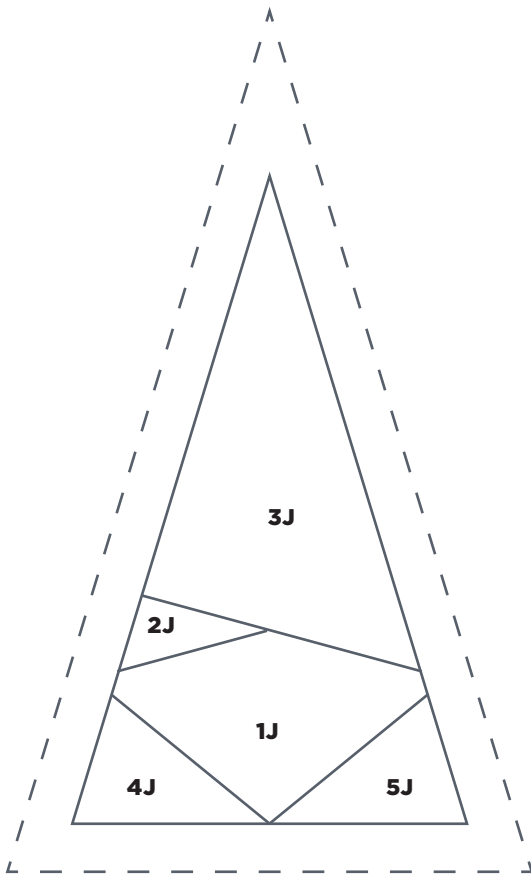

PARTY CAT

Template Section I
ACTUAL SIZE

TRY 3 ISSUES FOR £5!
www.buysubscriptions.com/LPDL20

PRINT AT 100%

When printed at the correct size, this box will measure 1in square.

PARTY CAT

Template Sections J, K, L and M
ACTUAL SIZE

TRY 3 ISSUES FOR £5!

www.buysubscriptions.com/LPDL20

PRINT AT 100%

When printed at the correct size, this box will measure 1in square.

PARTY CAT

Template Section N
ACTUAL SIZE

JOIN TO PART 2 OF 2

JOIN TO PART 1 OF 2