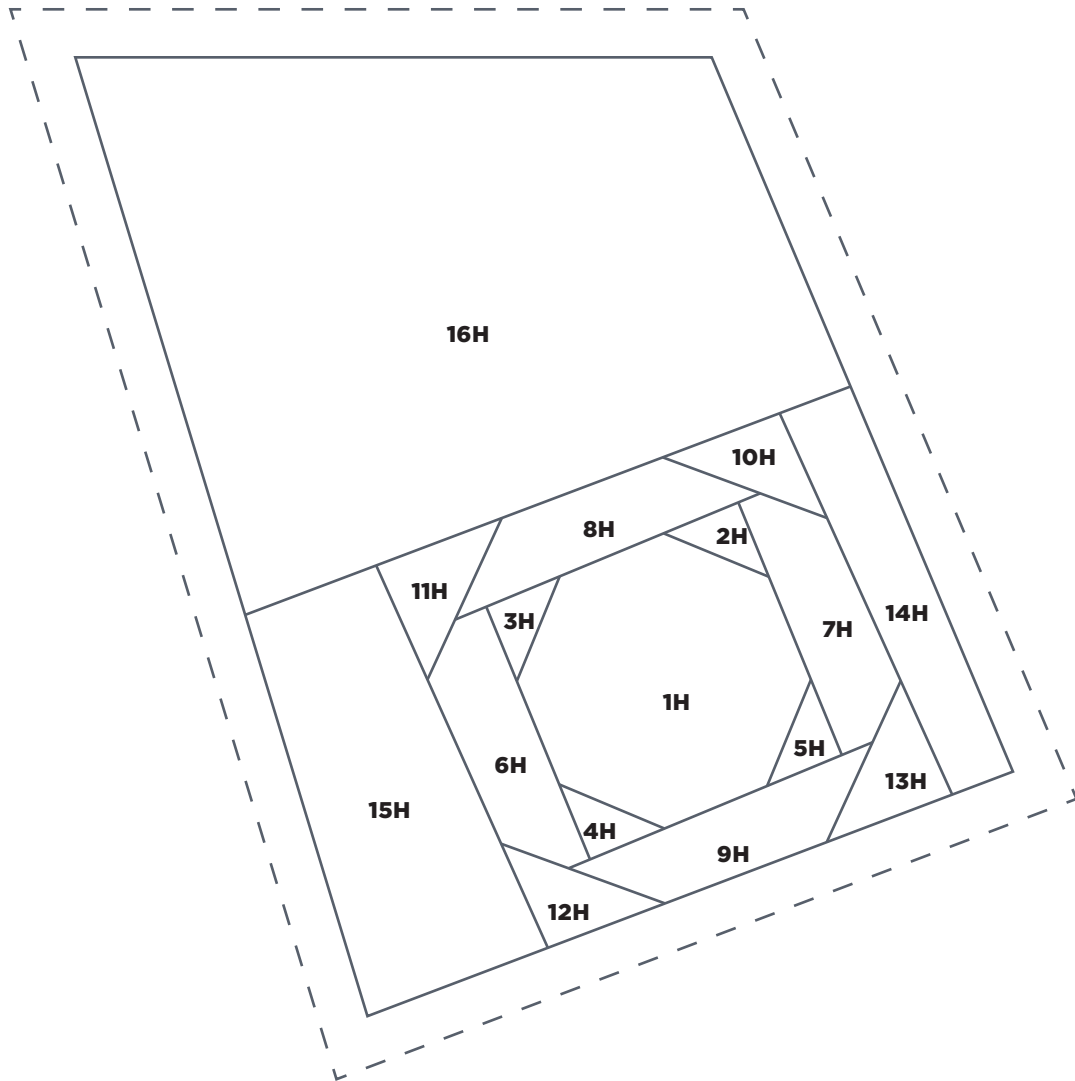

PRINT AT 100%

When printed at the correct size, this box will measure 1in square.

PARTY CAT

Template Section H
ACTUAL SIZE

TRY 3 ISSUES FOR £5!

www.buysubscriptions.com/LPDL20