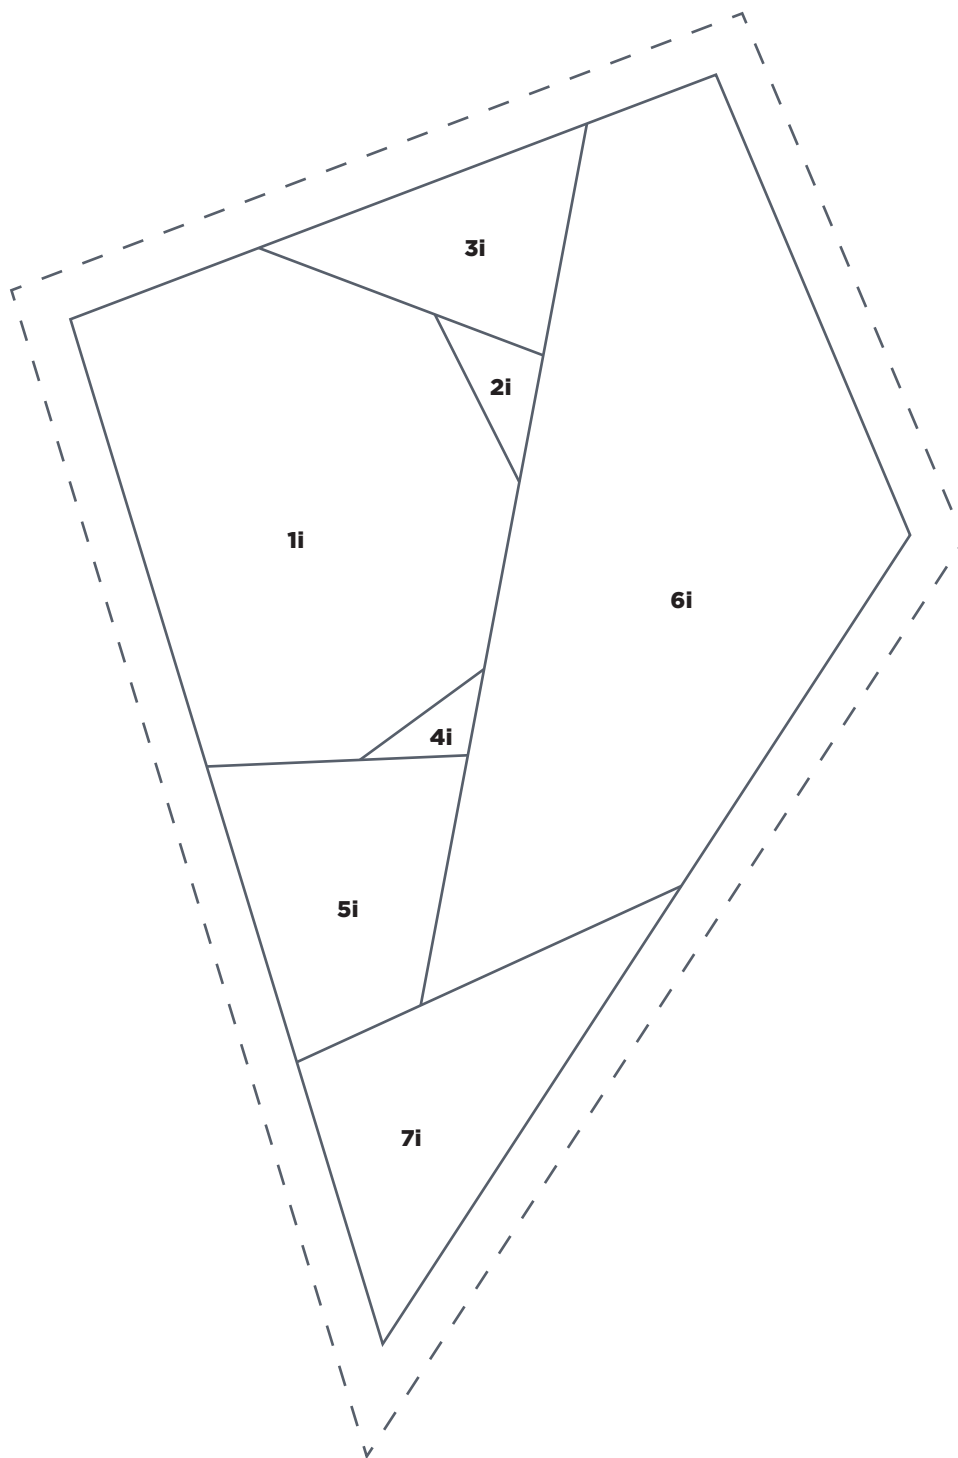

PRINT AT 100%

When printed at the correct size, this box will measure 1in square.

PARTY CAT

Template Section I
ACTUAL SIZE

TRY 3 ISSUES FOR £5!
www.buysubscriptions.com/LPDL20