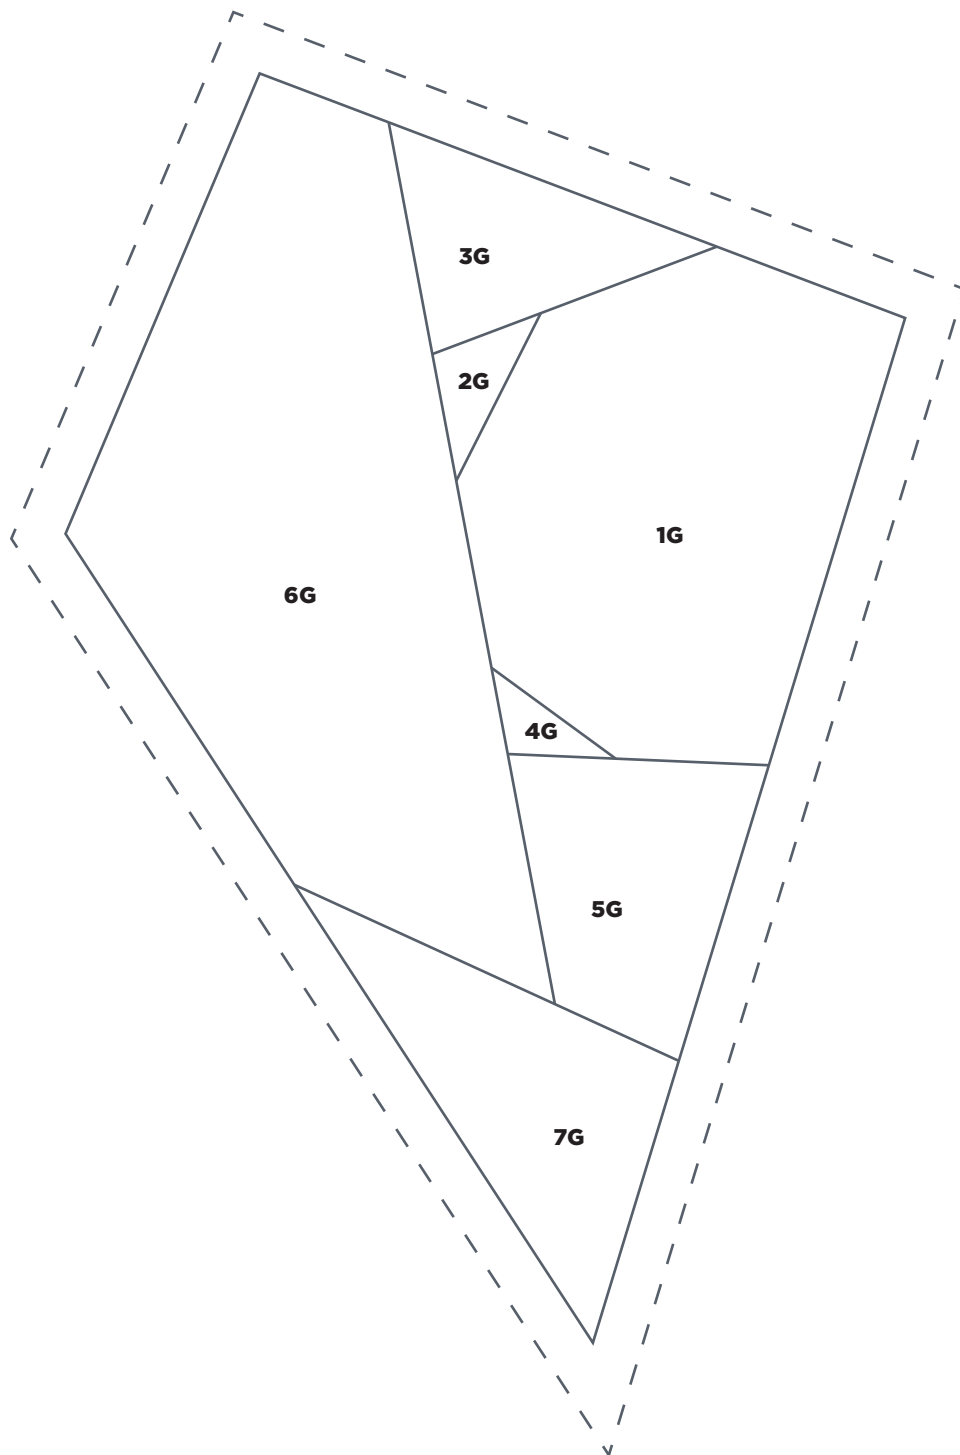

PRINT AT 100%

When printed at the correct size, this box will measure 1in square.

PARTY CAT

Template Section G
ACTUAL SIZE

TRY 3 ISSUES FOR £5!

www.buysubscriptions.com/LPDL20