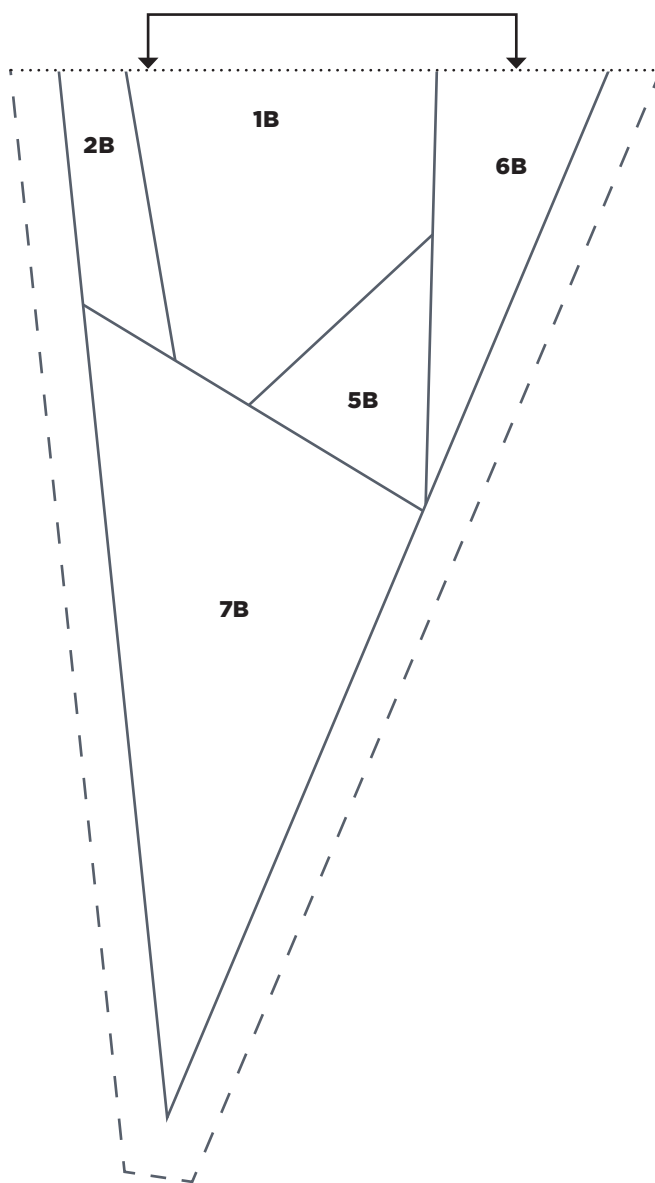

TRY 3 ISSUES FOR £5!
www.buysubscriptions.com/LPDL20

PRINT AT 100%

When printed at the correct size, this box will measure 1in square.

PARTY CAT

Template Section B (Part 1)
ACTUAL SIZE

JOIN TO PART 2 OF 2

TRY 3 ISSUES FOR £5!

www.buysubscriptions.com/LPDL20

PRINT AT 100%

When printed at the correct size, this box will measure 1in square.

PARTY CAT

Template Section B (Part 2)
ACTUAL SIZE

JOIN TO PART 1 OF 2

TRY 3 ISSUES FOR £5!

www.buysubscriptions.com/LPDL20

PRINT AT 100%

When printed at the correct size, this box will measure 1in square.

PARTY CAT

Template Section C
ACTUAL SIZE

TRY 3 ISSUES FOR £5!

www.buysubscriptions.com/LPDL20

PRINT AT 100%

When printed at the correct size, this box will measure 1in square.