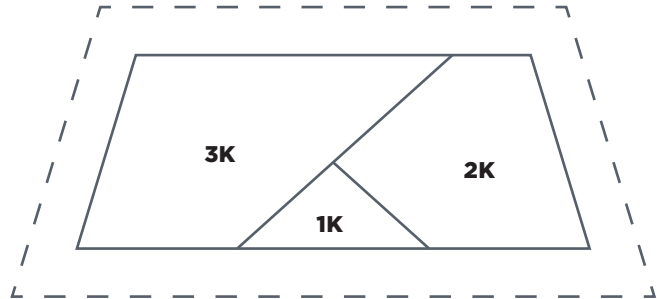

PRINT AT 100%

When printed at the correct size, this box will measure 1in square.

PARTY CAT

Template Section H
ACTUAL SIZE

TRY 3 ISSUES FOR £5!

www.buysubscriptions.com/LPDL20

PRINT AT 100%

When printed at the correct size, this box will measure 1in square.

PARTY CAT

Template Section I
ACTUAL SIZE

TRY 3 ISSUES FOR £5!
www.buysubscriptions.com/LPDL20

PRINT AT 100%

When printed at the correct size, this box will measure 1in square.

PARTY CAT

Template Sections J, K, L and M
ACTUAL SIZE

TRY 3 ISSUES FOR £5!

www.buysubscriptions.com/LPDL20

PRINT AT 100%

When printed at the correct size, this box will measure 1in square.

PARTY CAT

Template Section N
ACTUAL SIZE

JOIN TO PART 2 OF 2

JOIN TO PART 1 OF 2

TRY 3 ISSUES FOR £5!

www.buysubscriptions.com/LPDL20

PRINT AT 100%

When printed at the correct size, this box will measure 1in square.

PARTY CAT

Template Section O
ACTUAL SIZE

JOIN TO PART 1 OF 2

JOIN TO PART 2 OF 2