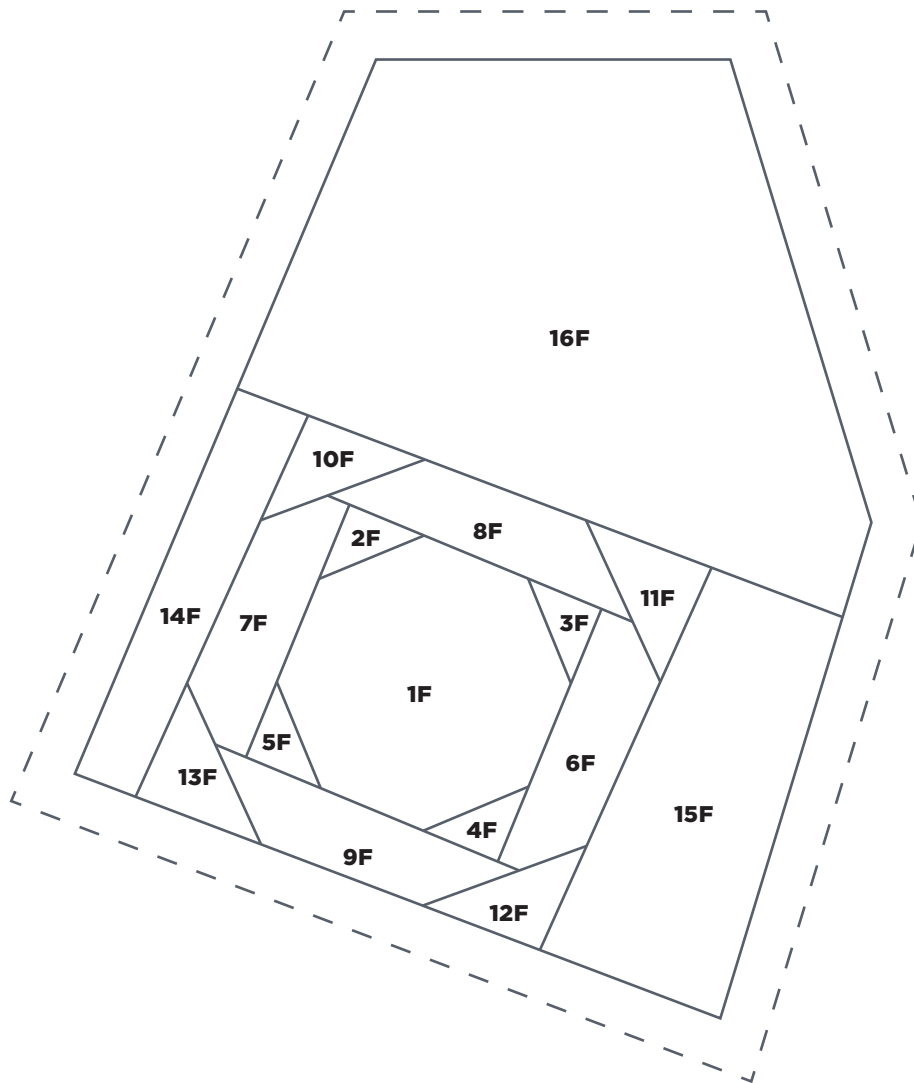

JOIN TO PART 1 OF 2

TRY 3 ISSUES FOR £5!

www.buysubscriptions.com/LPDL20

PRINT AT 100%

When printed at the correct size, this box will measure 1in square.

PARTY CAT

Template Section F
ACTUAL SIZE

TRY 3 ISSUES FOR £5!