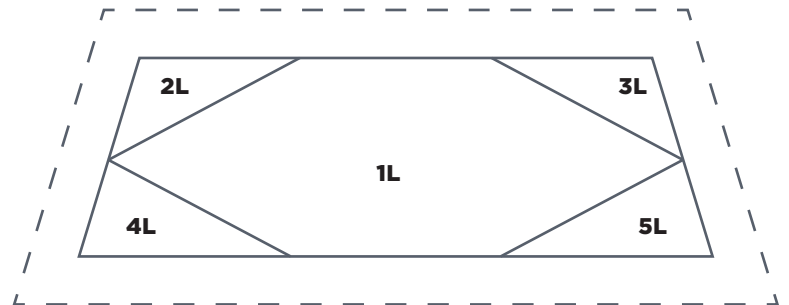

PRINT AT 100%

When printed at the correct size, this box will measure 1in square.

PARTY CAT

Template Section H
ACTUAL SIZE

TRY 3 ISSUES FOR £5!

www.buysubscriptions.com/LPDL20

PRINT AT 100%

When printed at the correct size, this box will measure 1in square.

PARTY CAT

Template Section I
ACTUAL SIZE

TRY 3 ISSUES FOR £5!
www.buysubscriptions.com/LPDL20

PRINT AT 100%

When printed at the correct size, this box will measure 1in square.

PARTY CAT

Template Sections J, K, L and M
ACTUAL SIZE

TRY 3 ISSUES FOR £5!

www.buysubscriptions.com/LPDL20

PRINT AT 100%

When printed at the correct size, this box will measure 1in square.

PARTY CAT

Template Section N
ACTUAL SIZE

JOIN TO PART 2 OF 2

JOIN TO PART 1 OF 2