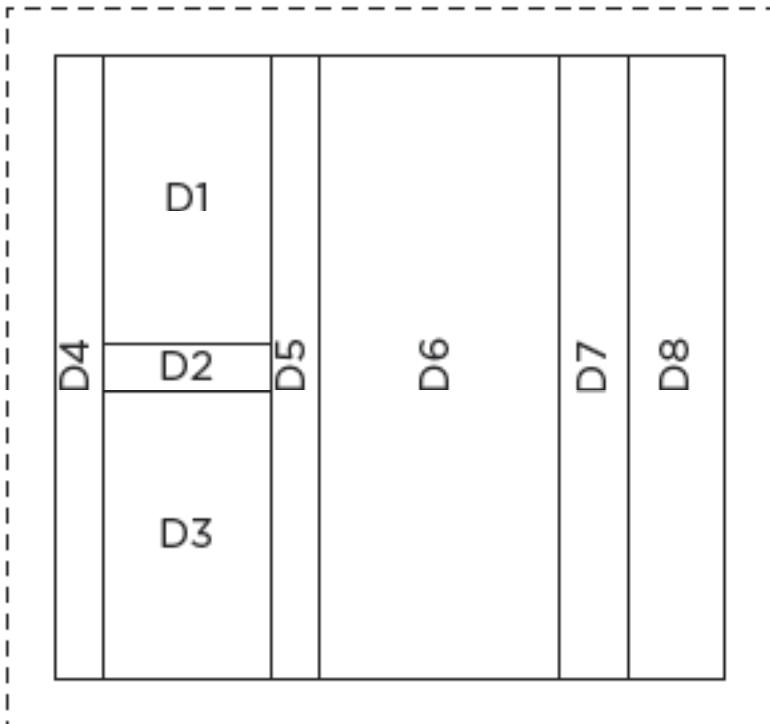

Jo Hart page 37

FPP TEMPLATES A-F

ACTUAL SIZE

PLEASE NOTE: FPP templates include seam allowances.

When printed at the correct size, this box will measure 1in / 26mm square

BOM 6 TIMBER OCHRE HOUSE

Paula Hope page 67

FPP TEMPLATES A-K

ACTUAL SIZE

PLEASE NOTE: FPP templates include seam allowances.

When printed at the correct size, this box will measure 1in / 26mm square

BOM 6 TIMBER OCHRE HOUSE

Paula Hope page 67

FPP TEMPLATES A-K