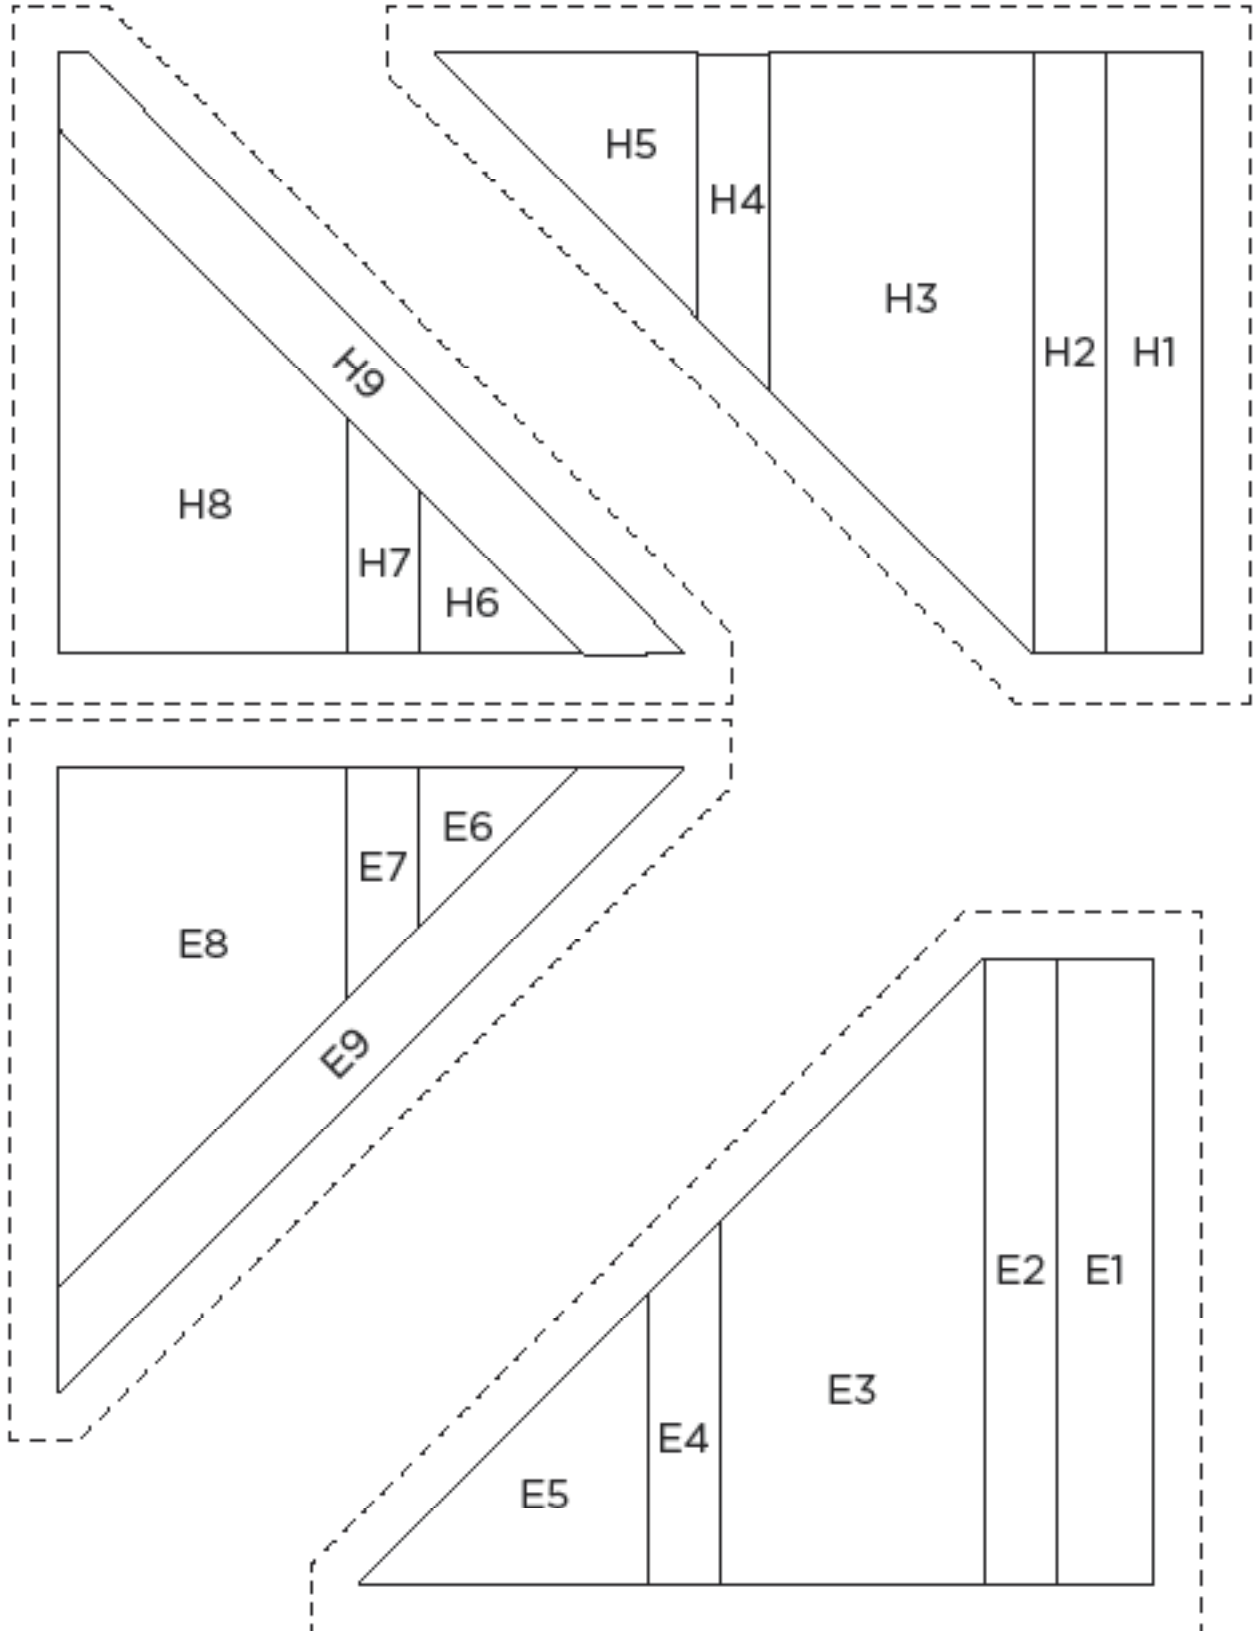

Jo Hart page 37

FPP TEMPLATES A-F

ACTUAL SIZE

PLEASE NOTE: FPP templates include seam allowances.

When printed at the correct size, this box will measure 1in / 26mm square

BOM 6 TIMBER OCHRE HOUSE

Paula Hope page 67

FPP TEMPLATES A-K

ACTUAL SIZE

PLEASE NOTE: FPP templates include seam allowances.

When printed at the correct size, this box will measure 1in / 26mm square

BOM 6 TIMBER OCHRE HOUSE

Paula Hope page 67

FPP TEMPLATES A-K

ACTUAL SIZE

PLEASE NOTE: FPP templates include seam allowances.

When printed at the correct size, this box will measure 1in / 26mm square

BOM 6 TIMBER OCHRE HOUSE

Paula Hope page 67

FPP TEMPLATES A-K

ACTUAL SIZE

PLEASE NOTE: FPP templates include seam allowances.

When printed at the correct size, this box will measure 1in / 26mm square

BOM 6 TIMBER OCHRE HOUSE

Paula Hope page 67

FPP TEMPLATES A-K

ACTUAL SIZE

PLEASE NOTE: FPP templates include seam allowances.