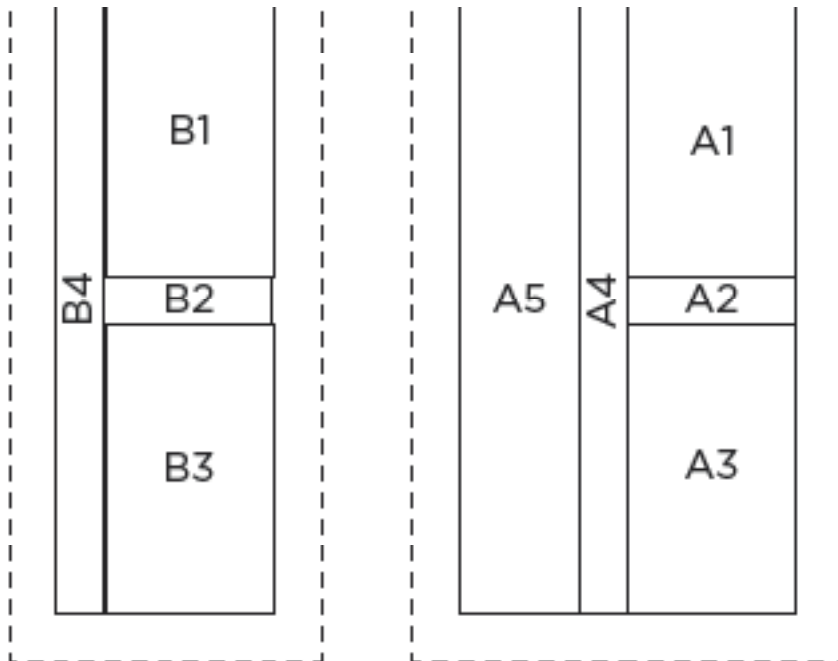

FPP TEMPLATES A-K

ACTUAL SIZE

PLEASE NOTE: FPP templates include seam allowances.

When printed at the correct size, this box will measure 1in / 26mm square

BOM 6 TIMBER OCHRE HOUSE

Paula Hope page 67

FPP TEMPLATES A-K

ACTUAL SIZE

PLEASE NOTE: FPP templates include seam allowances.

When printed at the correct size, this box will measure 1in / 26mm square

BOM 6 TIMBER OCHRE HOUSE

Paula Hope page 67

FPP TEMPLATES A-K

ACTUAL SIZE

PLEASE NOTE: FPP templates include seam allowances.

When printed at the correct size, this box will measure 1in / 26mm square

BOM 6 TIMBER OCHRE HOUSE

Paula Hope page 67

FPP TEMPLATES A-K

ACTUAL SIZE

PLEASE NOTE: FPP templates include seam allowances.

When printed
at the correct
size, this box
will measure
1in / 26mm
square

BOM 6 TIMBER OCHRE HOUSE

Paula Hope page 67

FPP TEMPLATES A-K

— —

ACTUAL SIZE

PLEASE NOTE: FPP templates
include seam allowances.

DISCOVER THE JOY OF TRADITIONAL QUILTING