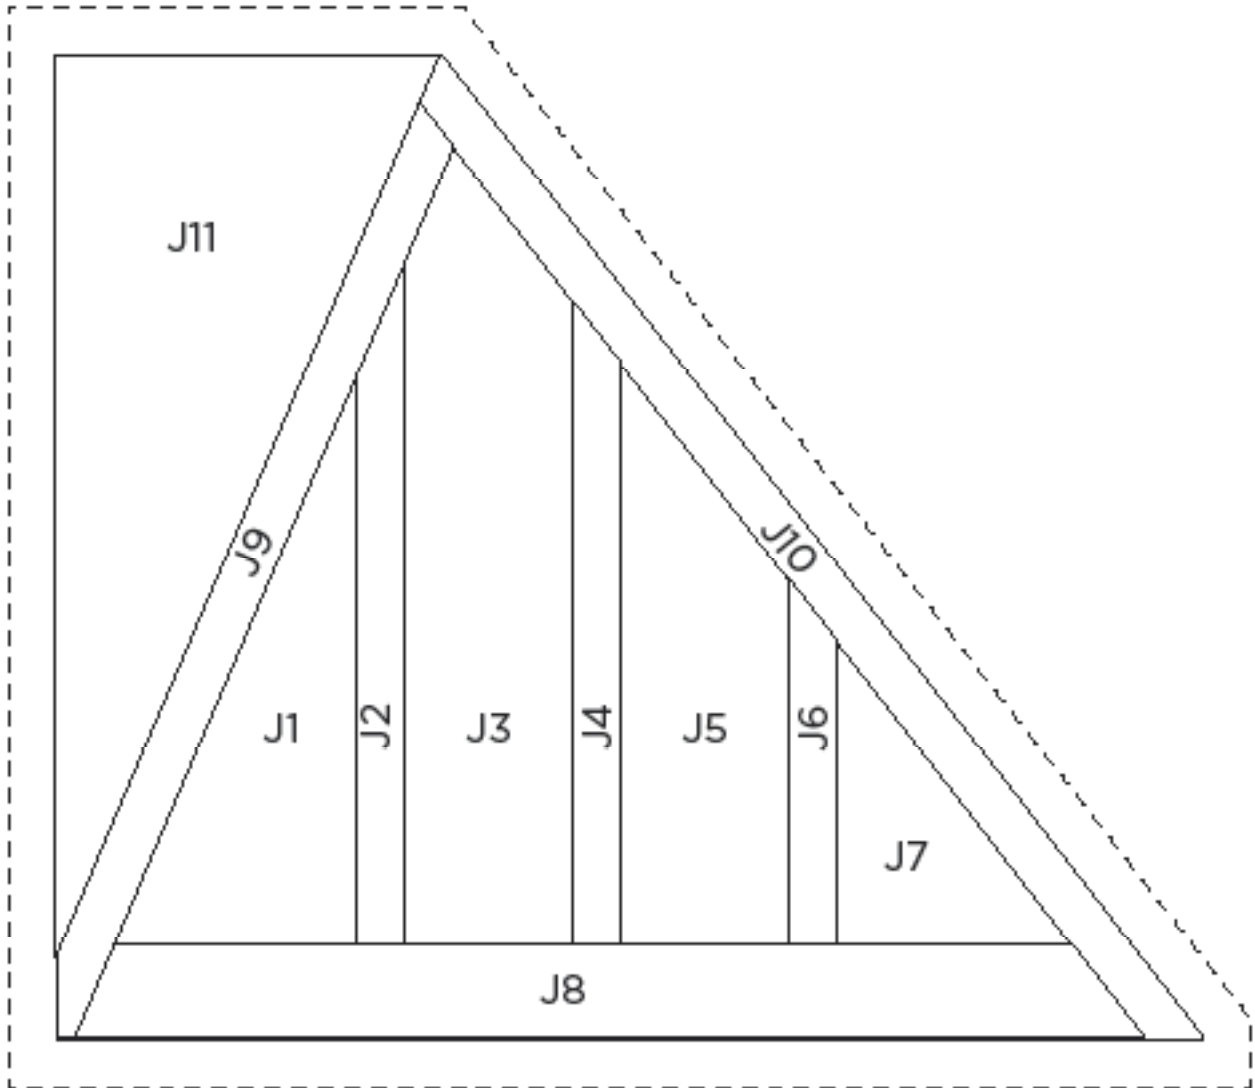

ACTUAL SIZE

PLEASE NOTE: FPP templates include seam allowances.

When printed at the correct size, this box will measure 1in / 26mm square

BOM 6 TIMBER OCHRE HOUSE

Paula Hope page 67

FPP TEMPLATES A-K

ACTUAL SIZE

PLEASE NOTE: FPP templates include seam allowances.

When printed at the correct size, this box will measure 1in / 26mm square

BOM 6 TIMBER OCHRE HOUSE

Paula Hope page 67

FPP TEMPLATES A-K

ACTUAL SIZE

PLEASE NOTE: FPP templates include seam allowances.