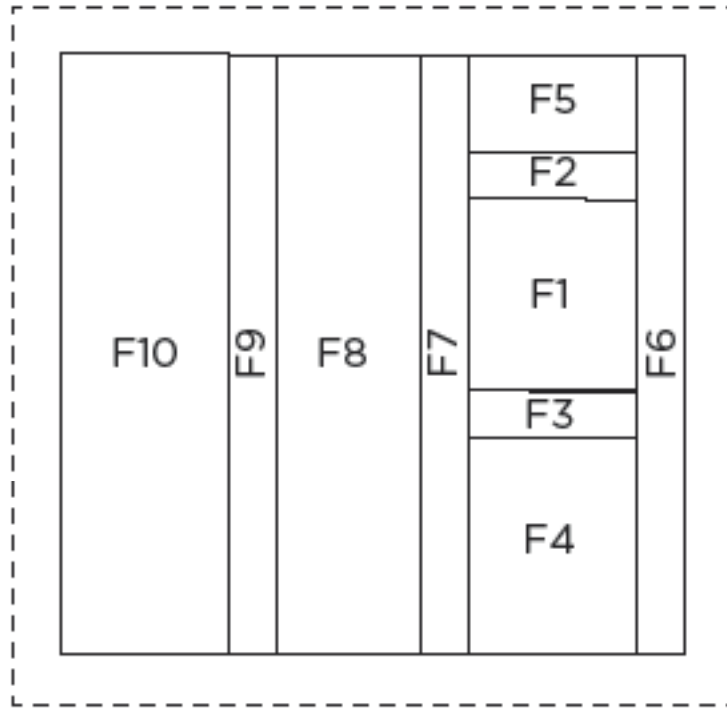

ACTUAL SIZE

PLEASE NOTE: FPP templates include seam allowances.

When printed at the correct size, this box will measure 1in / 26mm square

BOM 6 TIMBER OCHRE HOUSE

Paula Hope page 67

FPP TEMPLATES A-K

ACTUAL SIZE

PLEASE NOTE: FPP templates include seam allowances.

When printed at the correct size, this box will measure 1in / 26mm square

BOM 6 TIMBER OCHRE HOUSE

Paula Hope page 67

FPP TEMPLATES A-K

ACTUAL SIZE

PLEASE NOTE: FPP templates include seam allowances.

When printed
at the correct
size, this box
will measure
1in / 26mm
square

BOM 6 TIMBER OCHRE HOUSE

Paula Hope page 67

FPP TEMPLATES A-K

— —

ACTUAL SIZE

PLEASE NOTE: FPP templates
include seam allowances.

DISCOVER THE JOY OF TRADITIONAL QUILTING