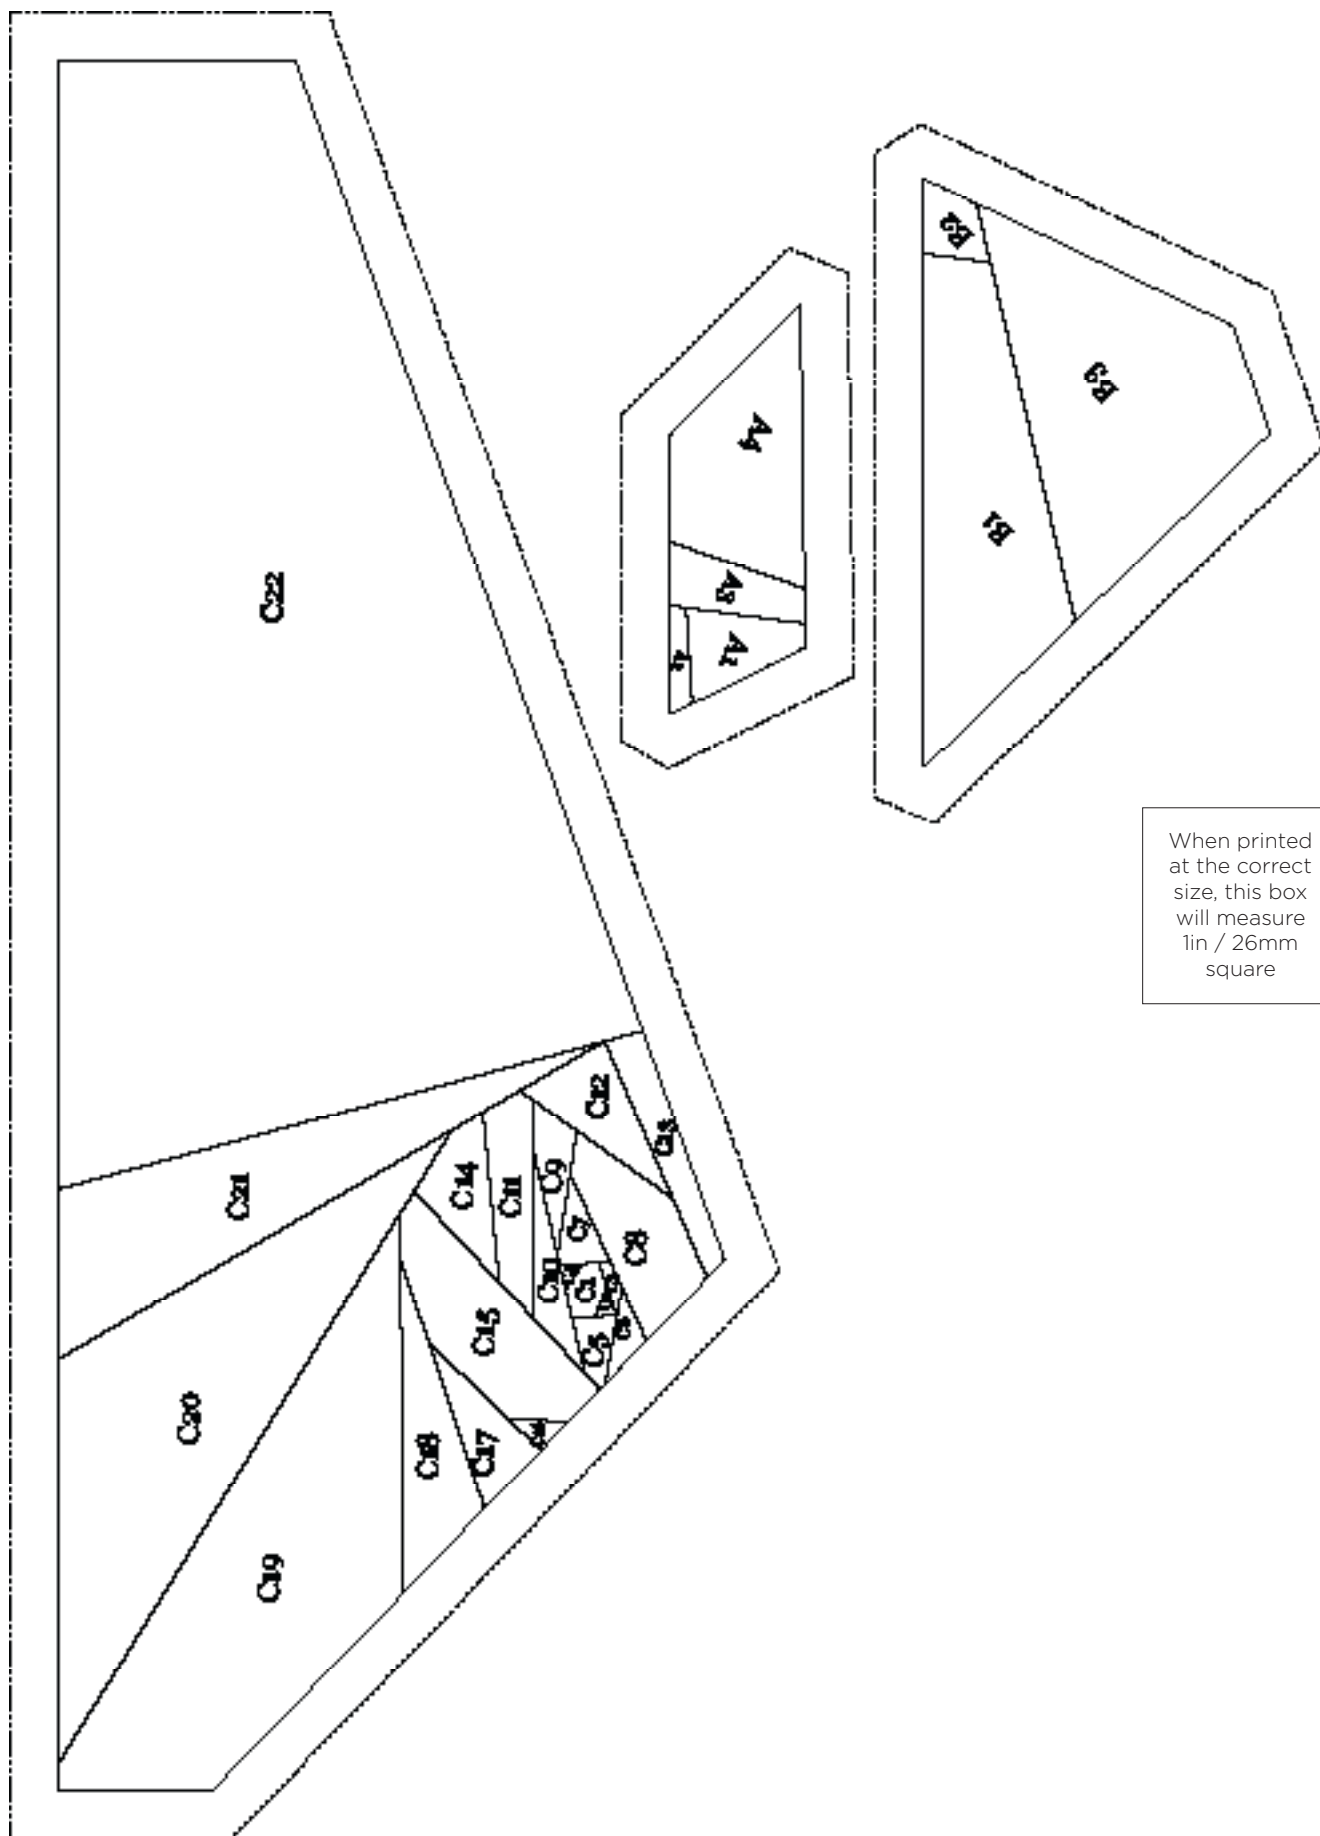

PLEASE NOTE: THE HEXAGON TEMPLATE DOES NOT
INCLUDE SEAM ALLOWANCES.

HEXAGON TEMPLATE

When printed at the correct size, this box will measure 1in / 26mm square

SPREAD YOUR WINGS

Jo Hart page 37

FPP TEMPLATES A-F

ACTUAL SIZE

PLEASE NOTE: FPP templates include seam allowances.

Thank you for making this project from Today's Quilter. The copyright for these templates belongs to the designer of the project. Please don't re-sell or distribute their work without permission. Please do not make any part of the templates or instructions available to others through your website or a third party website, or copy it multiple times without our permission. Copyright law protects creative work and unauthorised copying is illegal. We appreciate your help.

SPREAD YOUR WINGS

Jo Hart page 37

FPP TEMPLATES A-F

When printed at the correct size, this box will measure 1in / 26mm square

When printed at the correct size, this box will measure 1in / 26mm square

SPREAD YOUR WINGS

Jo Hart page 37

FPP TEMPLATES A-F

ACTUAL SIZE

PLEASE NOTE: FPP templates include seam allowances.

When printed at the correct size, this box will measure 1in / 26mm square

BOM 6 TIMBER OCHRE HOUSE

Paula Hope page 67