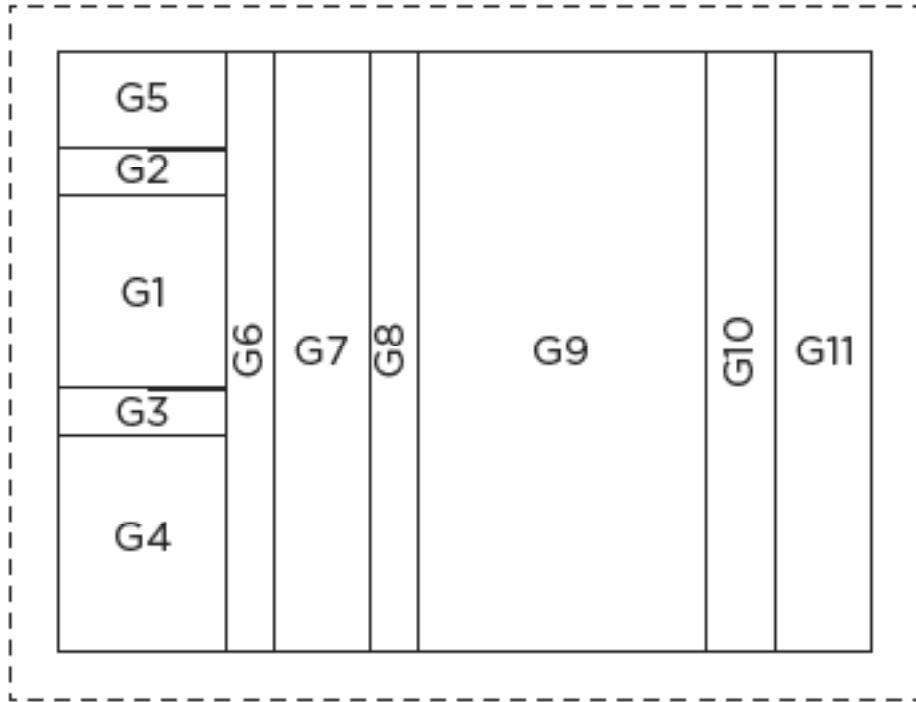

Jo Hart page 37

FPP TEMPLATES A-F

ACTUAL SIZE

PLEASE NOTE: FPP templates include seam allowances.

When printed at the correct size, this box will measure 1in / 26mm square

BOM 6 TIMBER OCHRE HOUSE

Paula Hope page 67

FPP TEMPLATES A-K

ACTUAL SIZE

PLEASE NOTE: FPP templates include seam allowances.

When printed at the correct size, this box will measure 1in / 26mm square

BOM 6 TIMBER OCHRE HOUSE

Paula Hope page 67

FPP TEMPLATES A-K