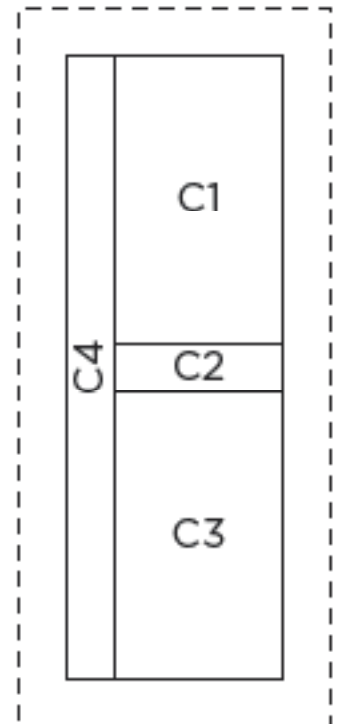

SPREAD YOUR WINGS

Jo Hart page 37

FPP TEMPLATES A-F

When printed at the correct size, this box will measure 1in / 26mm square

When printed at the correct size, this box will measure 1in / 26mm square

SPREAD YOUR WINGS

Jo Hart page 37

FPP TEMPLATES A-F

ACTUAL SIZE

PLEASE NOTE: FPP templates include seam allowances.

When printed at the correct size, this box will measure 1in / 26mm square

BOM 6 TIMBER OCHRE HOUSE

Paula Hope page 67

FPP TEMPLATES A-K

ACTUAL SIZE

PLEASE NOTE: FPP templates include seam allowances.

When printed at the correct size, this box will measure 1in / 26mm square

BOM 6 TIMBER OCHRE HOUSE

Paula Hope page 67

FPP TEMPLATES A-K

ACTUAL SIZE

PLEASE NOTE: FPP templates include seam allowances.

When printed at the correct size, this box will measure 1in / 26mm square

BOM 6 TIMBER OCHRE HOUSE

Paula Hope page 67

FPP TEMPLATES A-K

ACTUAL SIZE