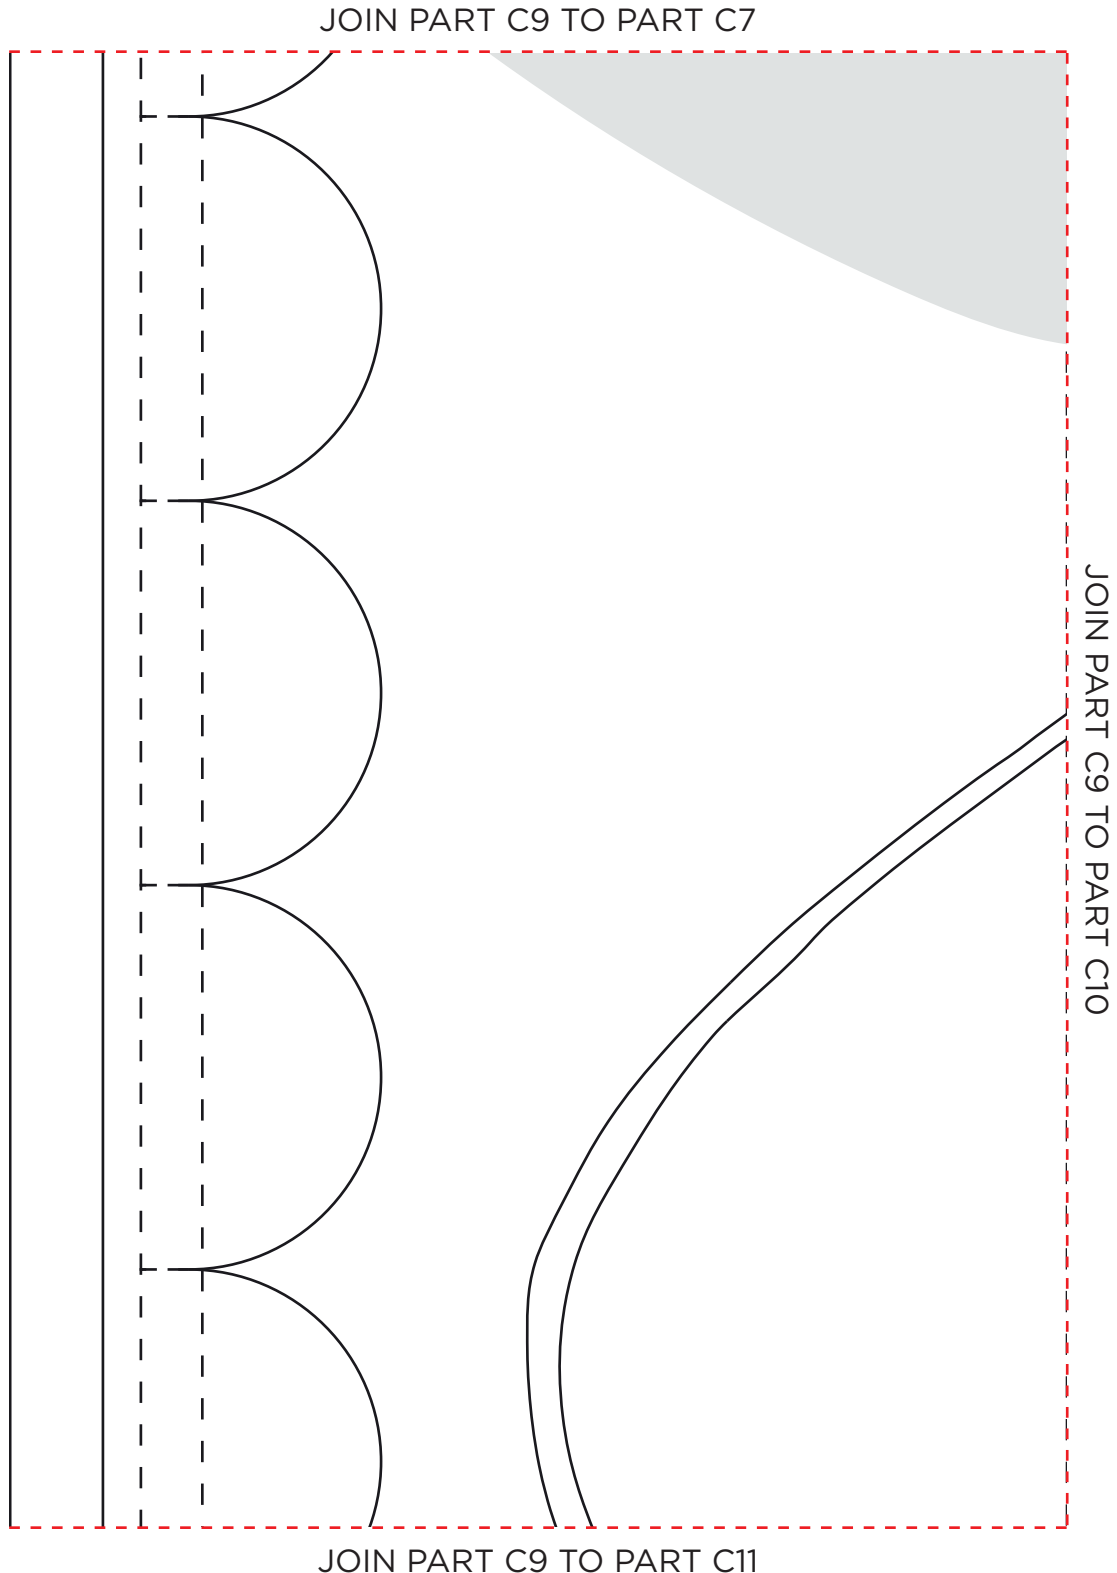

When printed
at the correct
size, this box
will measure
1in / 26mm
square

BOM TWO TURTLE DOVES

Anne Varley page 67

BLOCK LAYOUT AND TEMPLATES

ACTUAL SIZE

PLEASE NOTE: Templates DO NOT include
seam allowances.

TOP BORDER PART C9