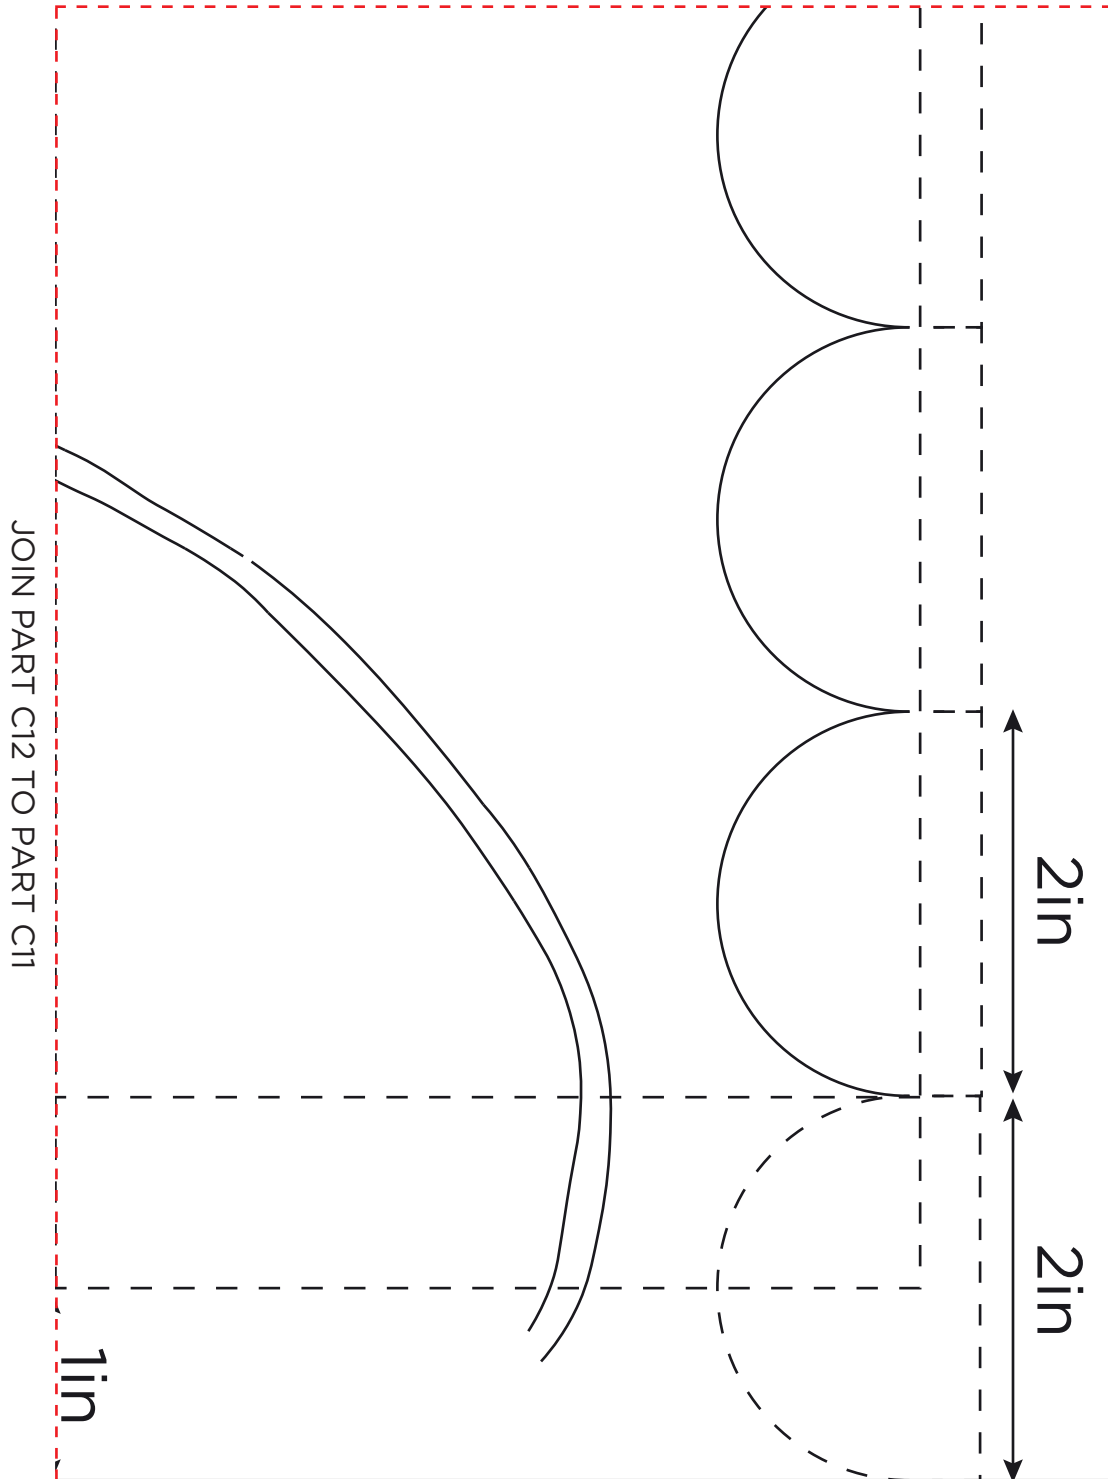

PLEASE NOTE: Templates include seam allowances.

TEMPLATE B

When printed
at the correct
size, this box
will measure
1in / 26mm
square

WINTER VISITORS

Jo Avery page 35

TEMPLATES AND LAYOUT

ACTUAL SIZE

PLEASE NOTE: Appliqué templates include seam allowance,

WINTER VISITORS

Jo Avery page 35

TEMPLATES AND LAYOUT

ACTUAL SIZE

PLEASE NOTE: Appliqué templates include seam allowance,

Layout pattern DOES NOT include seam allowances.

APPLIQUÉ TEMPLATES

When printed at the correct size, this box will measure 1in / 26mm square

When printed at the correct size, this box will measure 1in / 26mm square

Anne Varley page 67

TOP BORDER PART C11

JOIN PART C11 TO PART C9

BOM TWO TURTLE DOVES

Anne Varley page 67

BLOCK LAYOUT AND TEMPLATES

ACTUAL SIZE

PLEASE NOTE: Templates DO NOT include seam allowances.

When printed at the correct size, this box will measure 1in / 26mm square

TOP BORDER PART C12

JOIN PART C12 TO PART C10

When printed at the correct size, this box will measure 1in / 26mm square