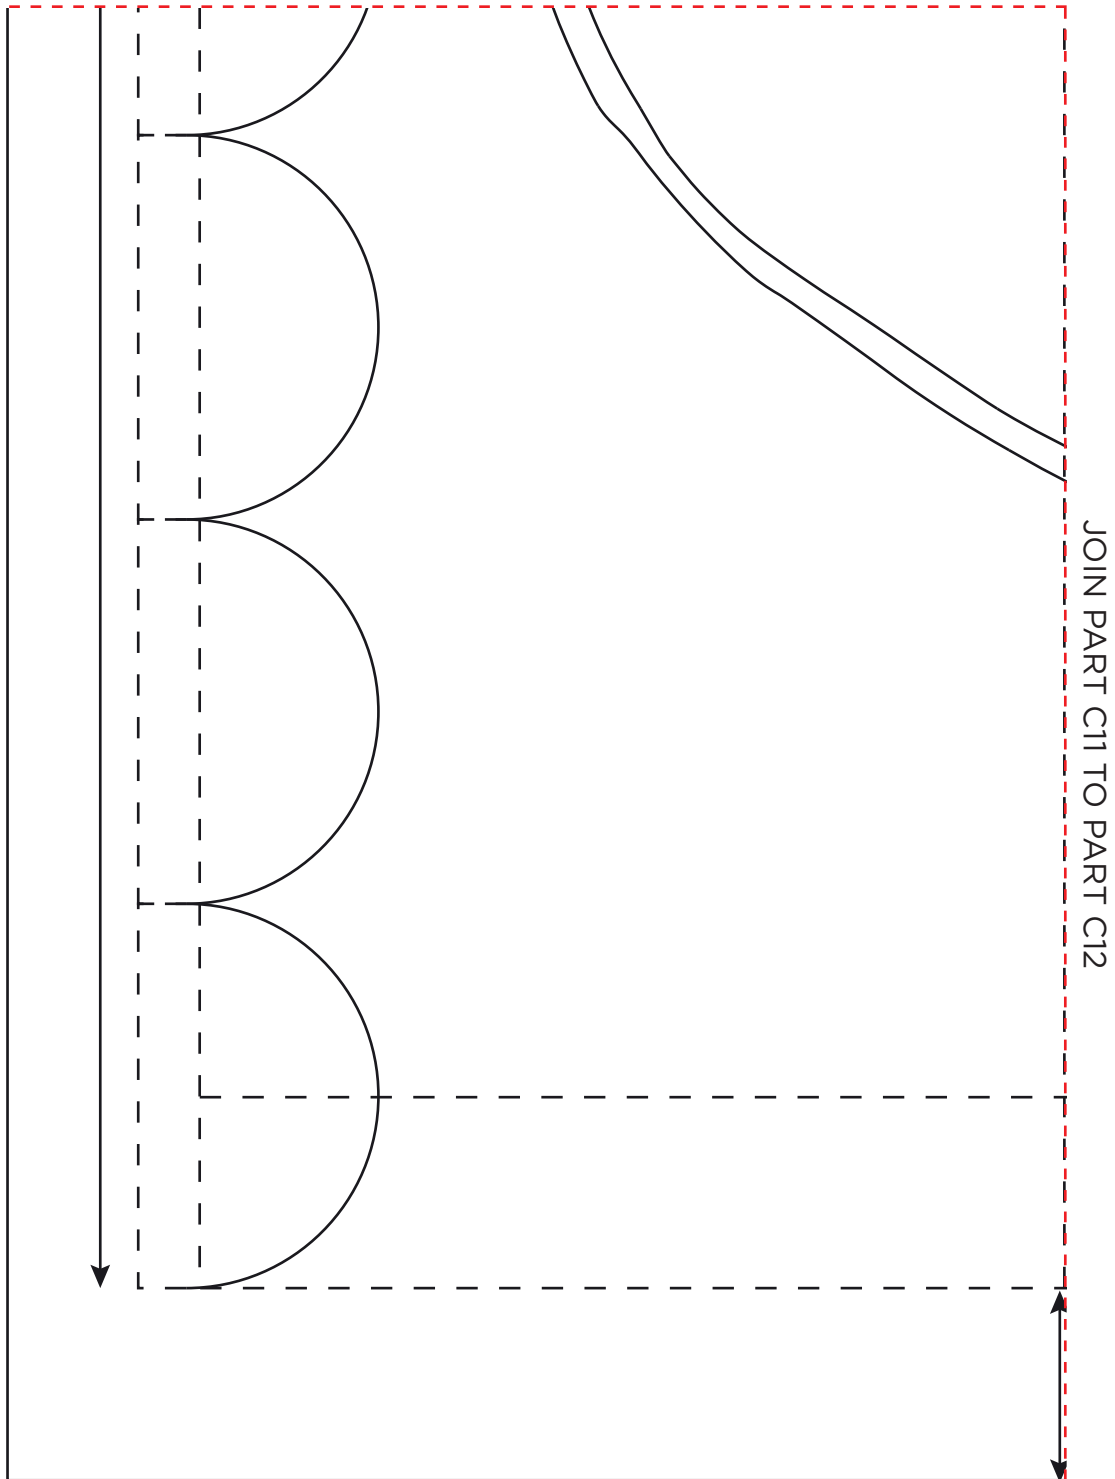

BOM TWO TURTLE DOVES

BLOCK LAYOUT AND TEMPLATES

ACTUAL SIZE

PLEASE NOTE: Templates DO NOT include seam allowances.

When printed at the correct size, this box will measure 1in / 26mm square

Anne Varley page 67

TOP BORDER PART C11

JOIN PART C11 TO PART C9