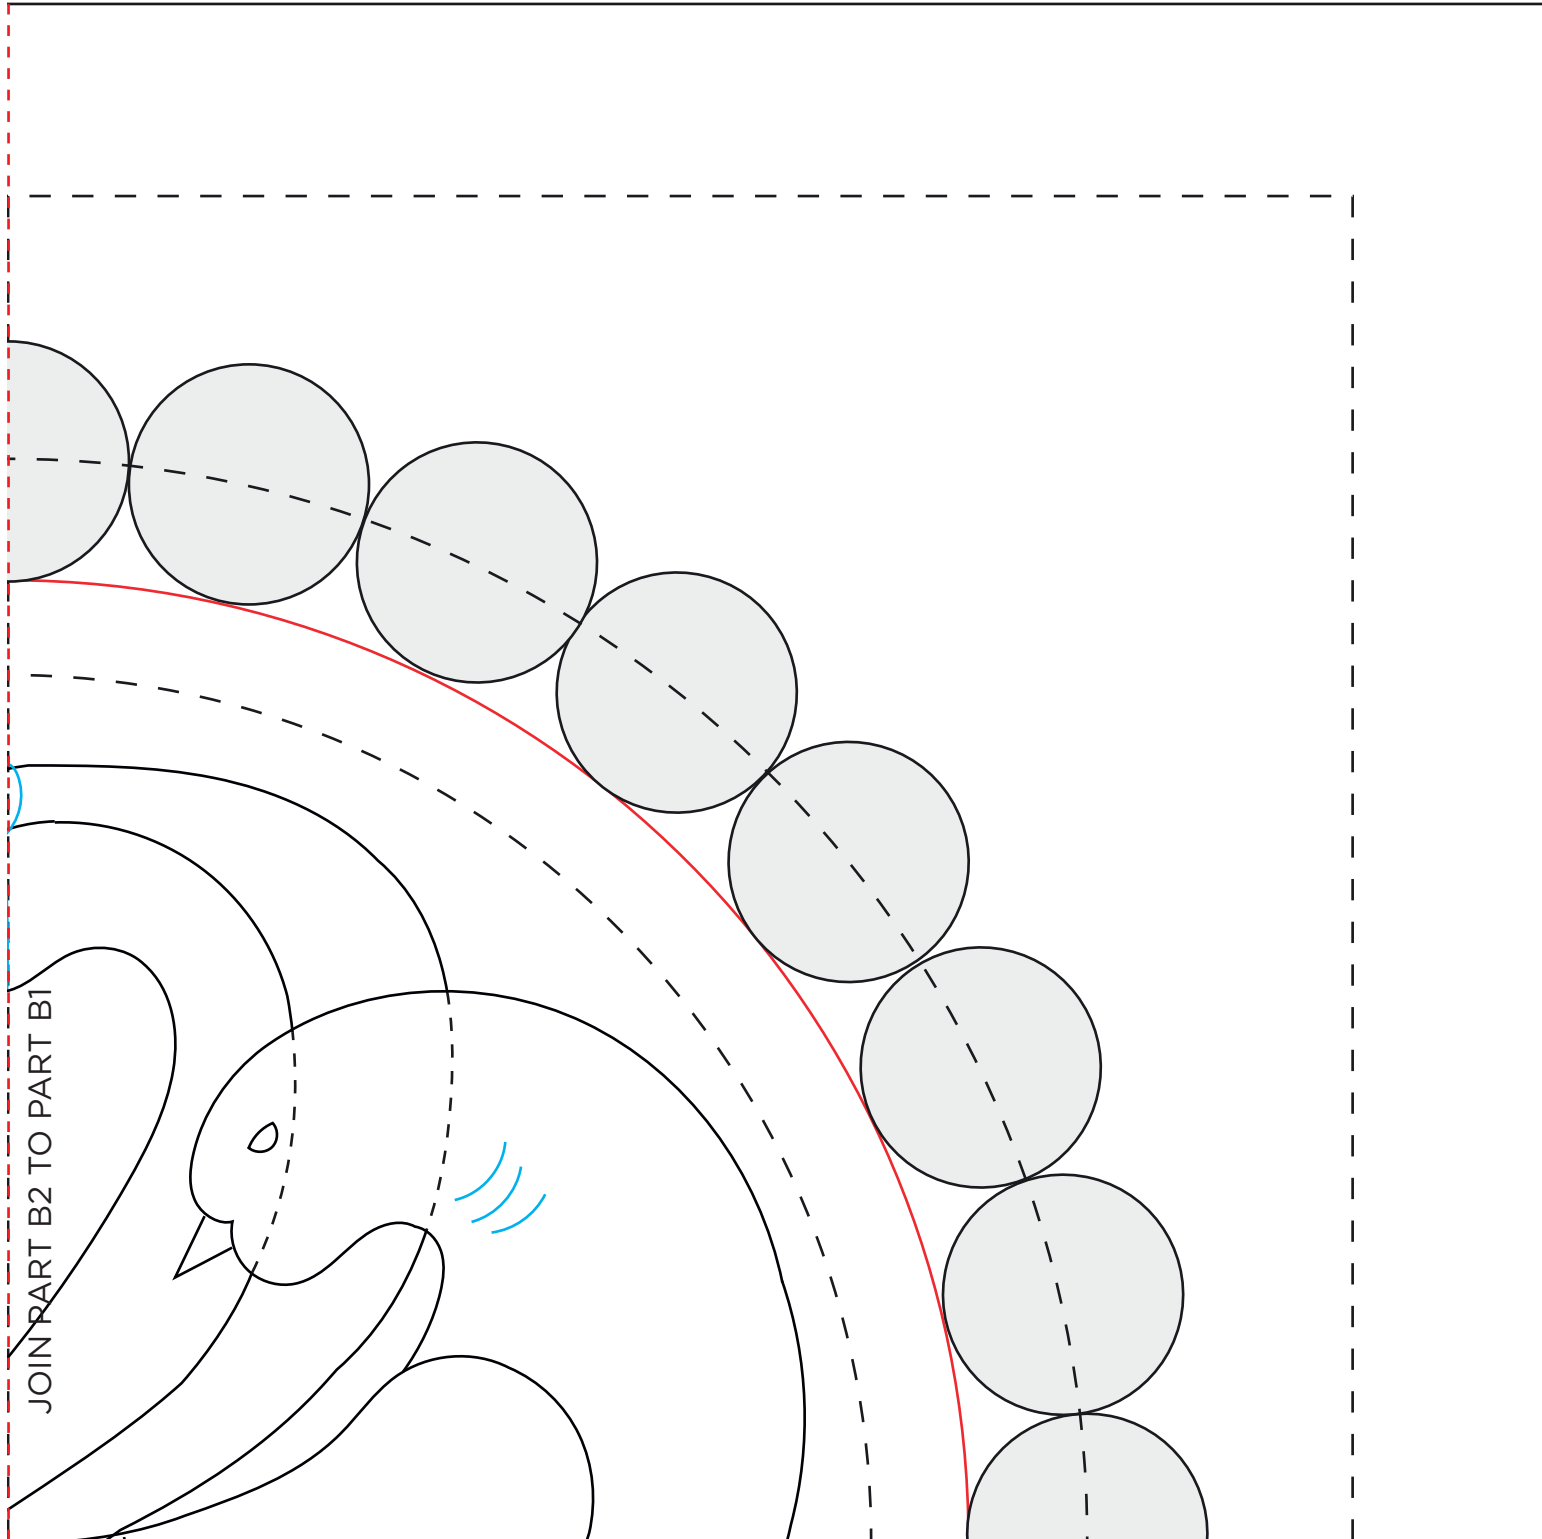

When printed at the correct size, this box will measure 1in / 26mm square

BOM TWO TURTLE DOVES

Anne Varley page 67

BLOCK LAYOUT AND TEMPLATES

ACTUAL SIZE

PLEASE NOTE: Templates DO NOT include seam allowances.

BLOCK LAYOUT AND TEMPLATES PART B2

JOIN PART B2 TO PART B1

JOIN PART B2 TO PART B4

Thank you for making this project from Today's Quilter. The copyright for these templates belongs to the designer of the project. Please don't re-sell or distribute their work without permission. Please do not make any part of the templates or instructions available to others through your website or a third party website, or copy it multiple times without our permission. Copyright law protects creative work and unauthorised copying is illegal. We appreciate your help.