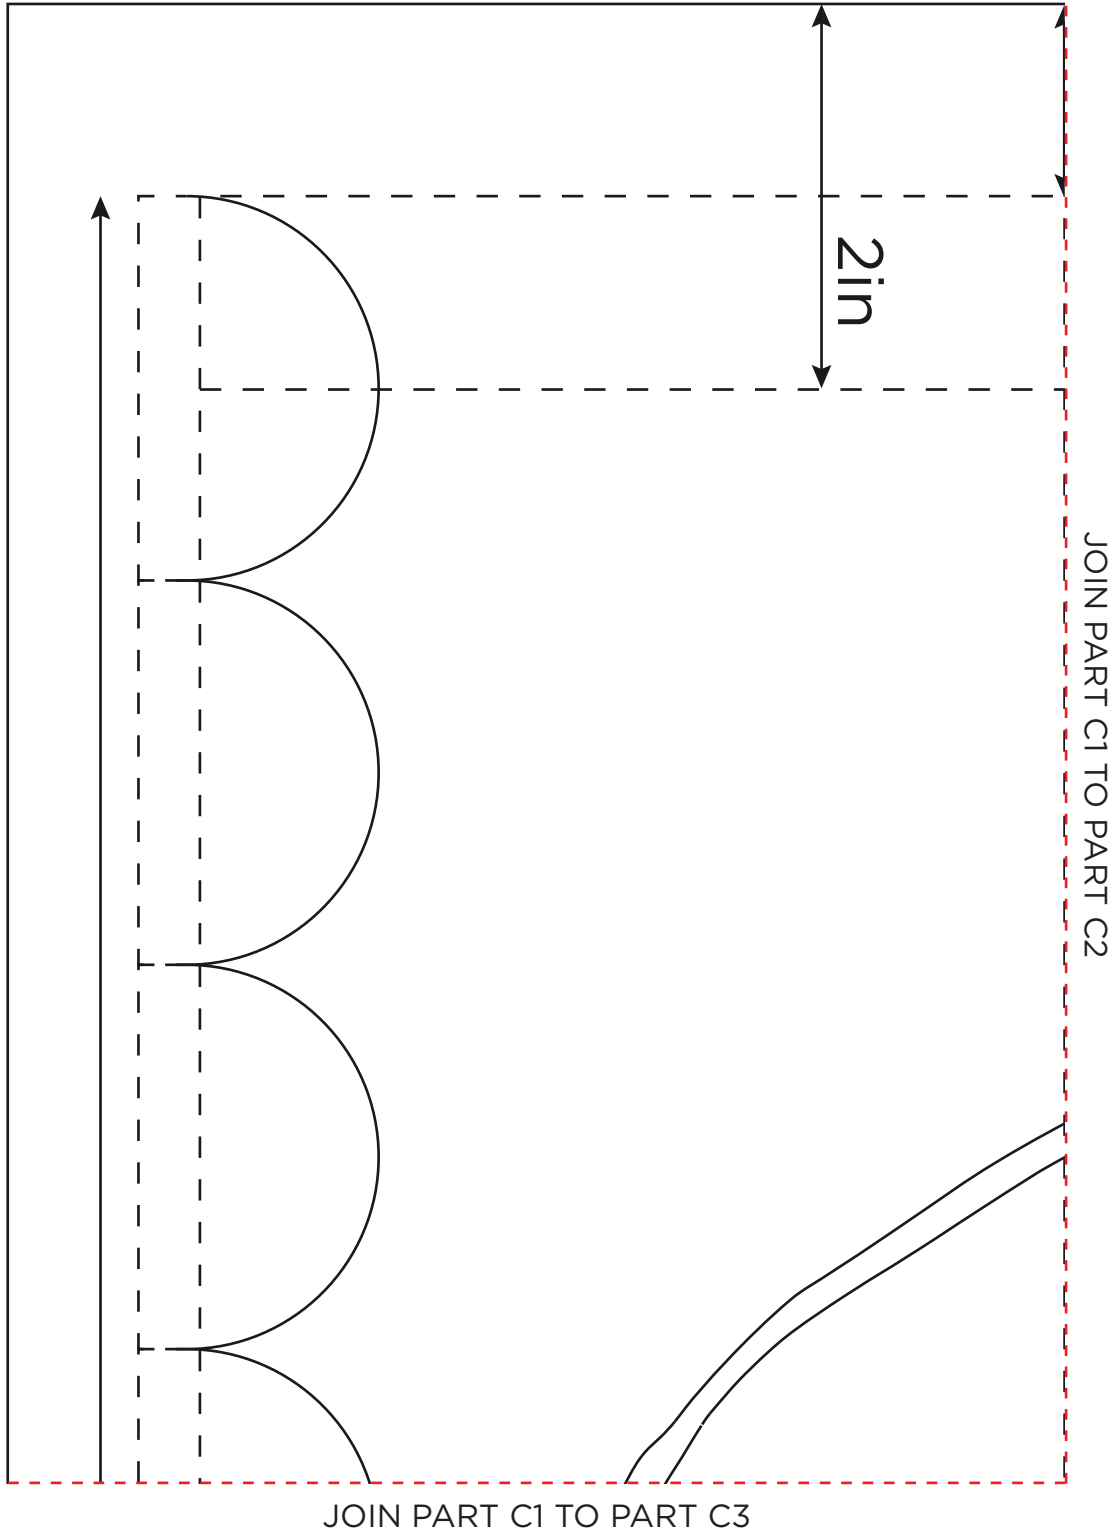

When printed at the correct size, this box will measure 1in / 26mm square

BOM TWO TURTLE DOVES

Anne Varley page 67

BLOCK LAYOUT AND TEMPLATES

ACTUAL SIZE

PLEASE NOTE: Templates DO NOT include seam allowances.

TOP BORDER PART C1