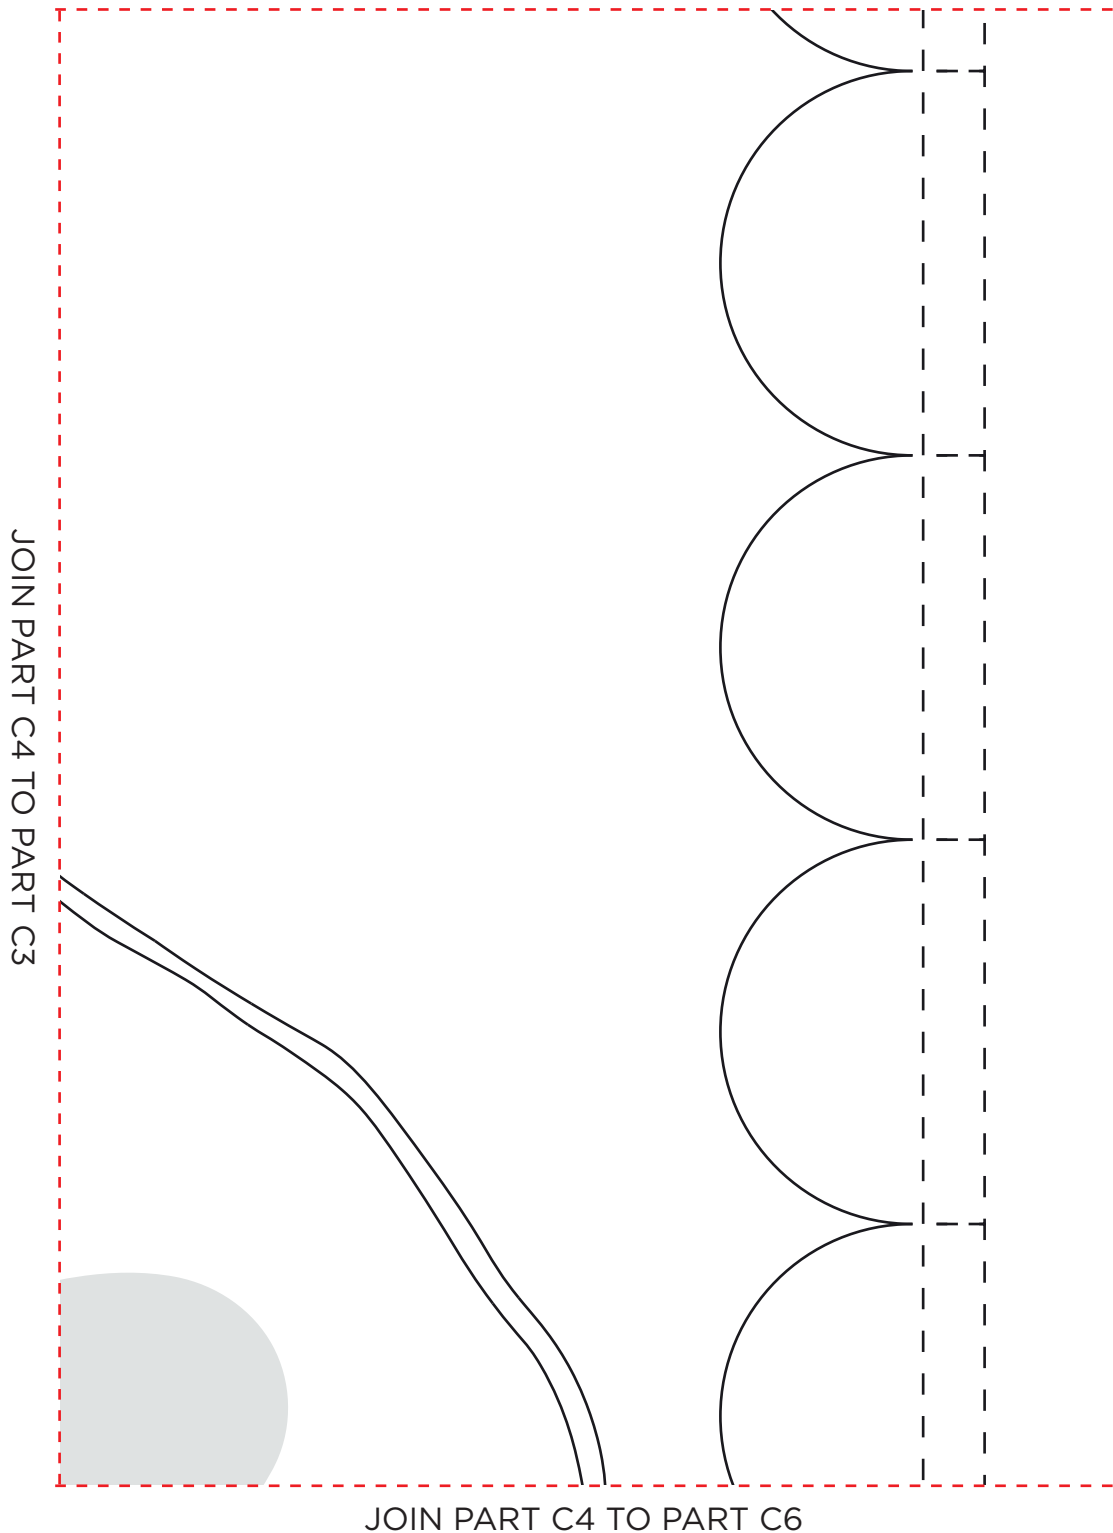

When printed at the correct size, this box will measure 1in / 26mm square

BOM TWO TURTLE DOVES

Anne Varley page 67

BLOCK LAYOUT AND TEMPLATES

ACTUAL SIZE

PLEASE NOTE: Templates DO NOT include seam allowances.

TOP BORDER PART C4

JOIN PART C4 TO PART C2