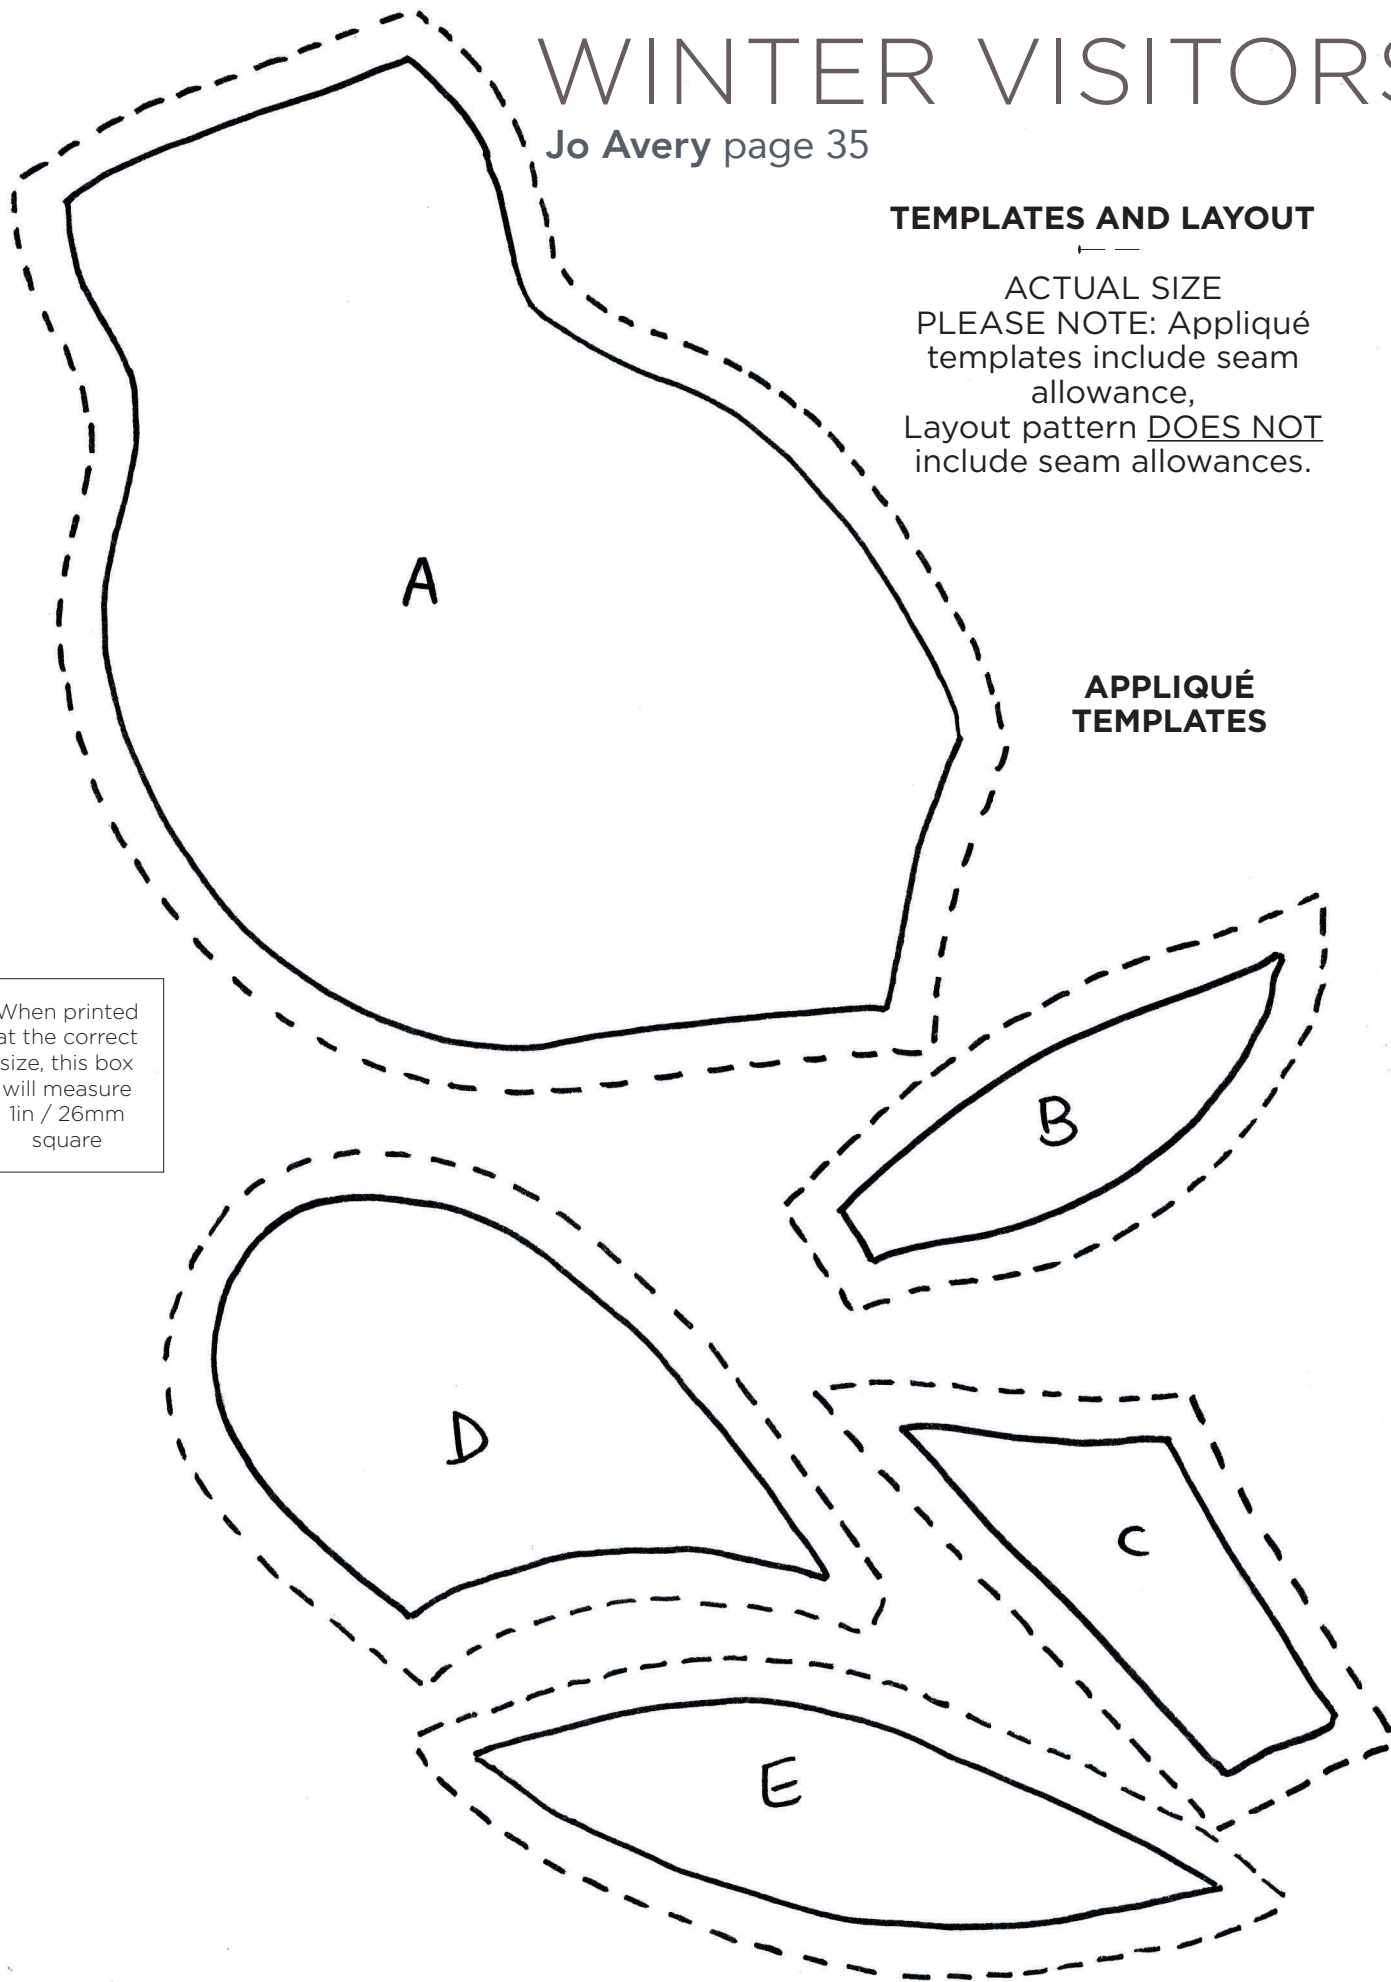

WINTER VISITORS

Jo Avery page 35

TEMPLATES AND LAYOUT

ACTUAL SIZE

PLEASE NOTE: Appliqué templates include seam allowance,

Layout pattern DOES NOT include seam allowances.

APPLIQUÉ TEMPLATES

When printed at the correct size, this box will measure 1in / 26mm square