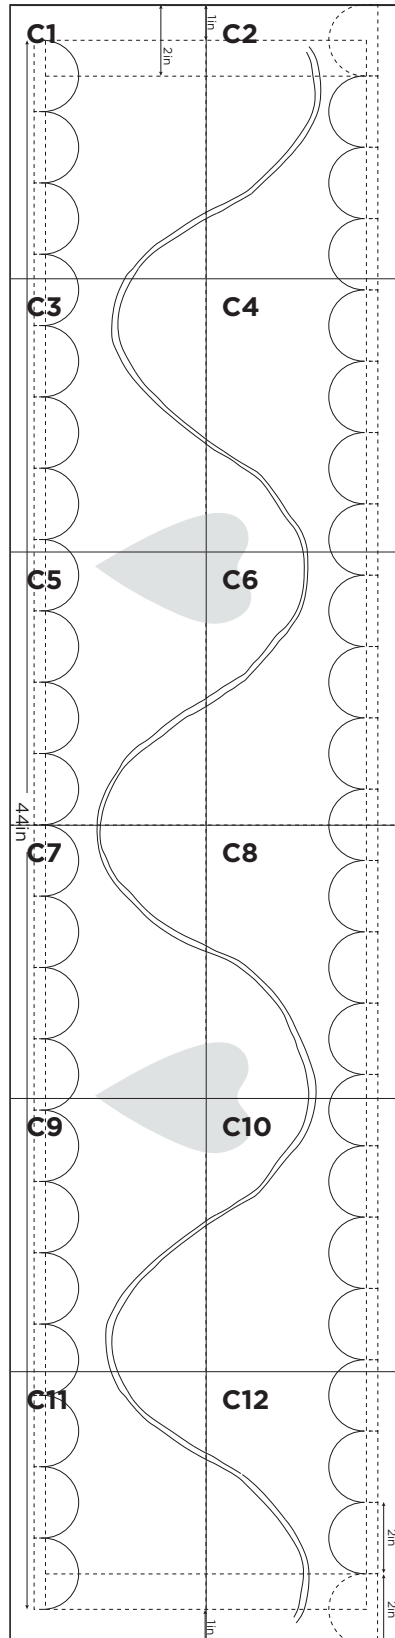

When printed at the correct size, this box will measure 1in / 26mm square

BOM TWO TURTLE DOVES

Anne Varley page 67

TOP BORDER LAYOUT FOR REFERENCE ONLY