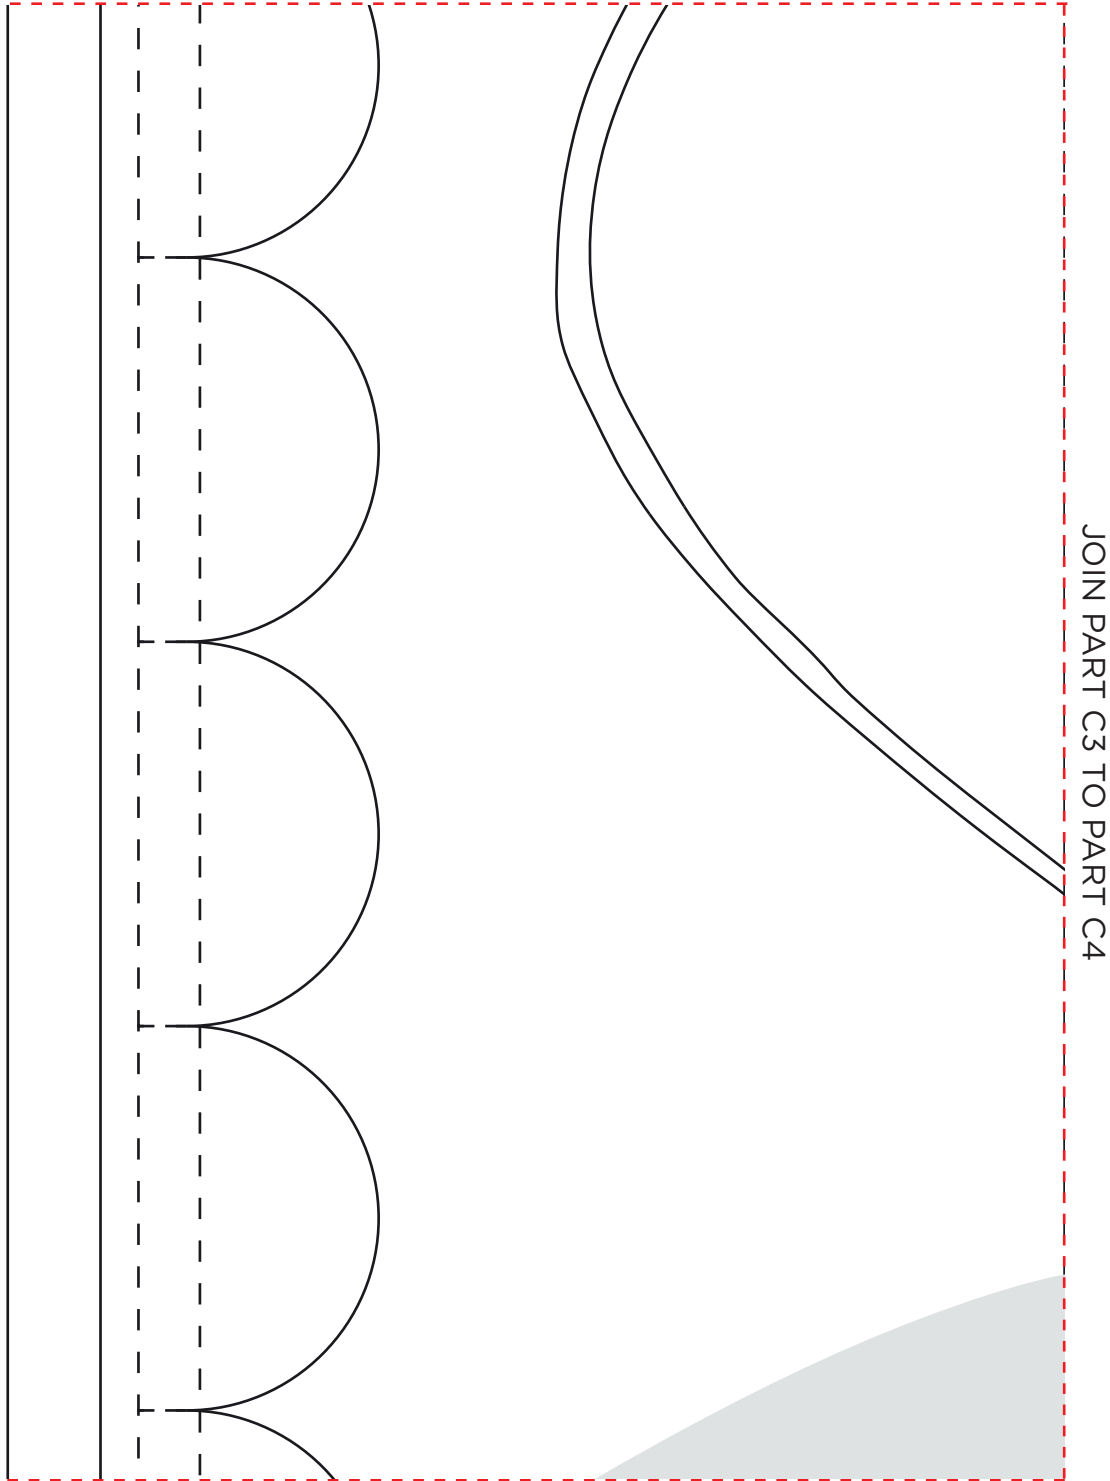

When printed at the correct size, this box will measure 1in / 26mm square

BOM TWO TURTLE DOVES

Anne Varley page 67

BLOCK LAYOUT AND TEMPLATES

ACTUAL SIZE

PLEASE NOTE: Templates DO NOT include seam allowances.

TOP BORDER PART C3

JOIN PART C3 TO PART C1

JOIN PART C3 TO PART C5