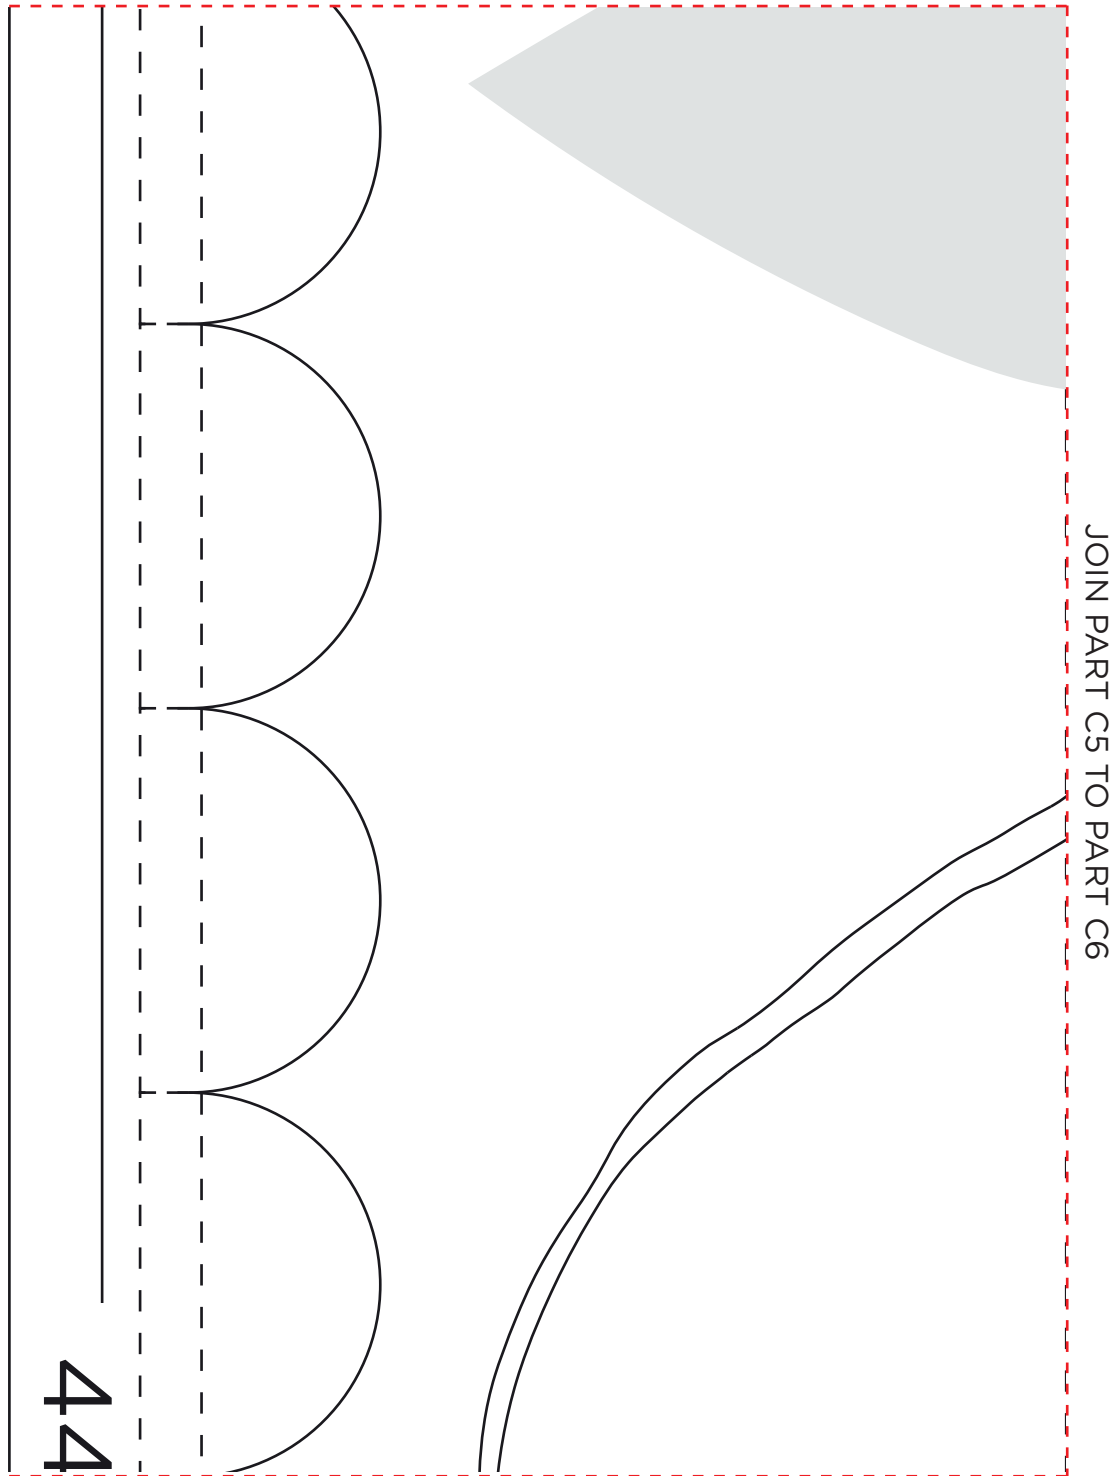

PLEASE NOTE: Templates include seam allowances.

TEMPLATE B

When printed
at the correct
size, this box
will measure
1in / 26mm
square

WINTER VISITORS

Jo Avery page 35

TEMPLATES AND LAYOUT

ACTUAL SIZE

PLEASE NOTE: Appliqué templates include seam allowance,

WINTER VISITORS

Jo Avery page 35

TEMPLATES AND LAYOUT

ACTUAL SIZE

PLEASE NOTE: Appliqué templates include seam allowance,

Layout pattern DOES NOT include seam allowances.

APPLIQUÉ TEMPLATES

When printed at the correct size, this box will measure 1in / 26mm square

ACTUAL SIZE

PLEASE NOTE: Templates DO NOT include seam allowances.

TOP BORDER PART C4

JOIN PART C4 TO PART C2

When printed
at the correct
size, this box
will measure
1in / 26mm
square

BOM TWO TURTLE DOVES

Anne Varley page 67

BLOCK LAYOUT AND TEMPLATES

ACTUAL SIZE

PLEASE NOTE: Templates DO NOT include
seam allowances.

TOP BORDER PART C5

JOIN PART C5 TO PART C3

When printed at the correct size, this box will measure 1in / 26mm square