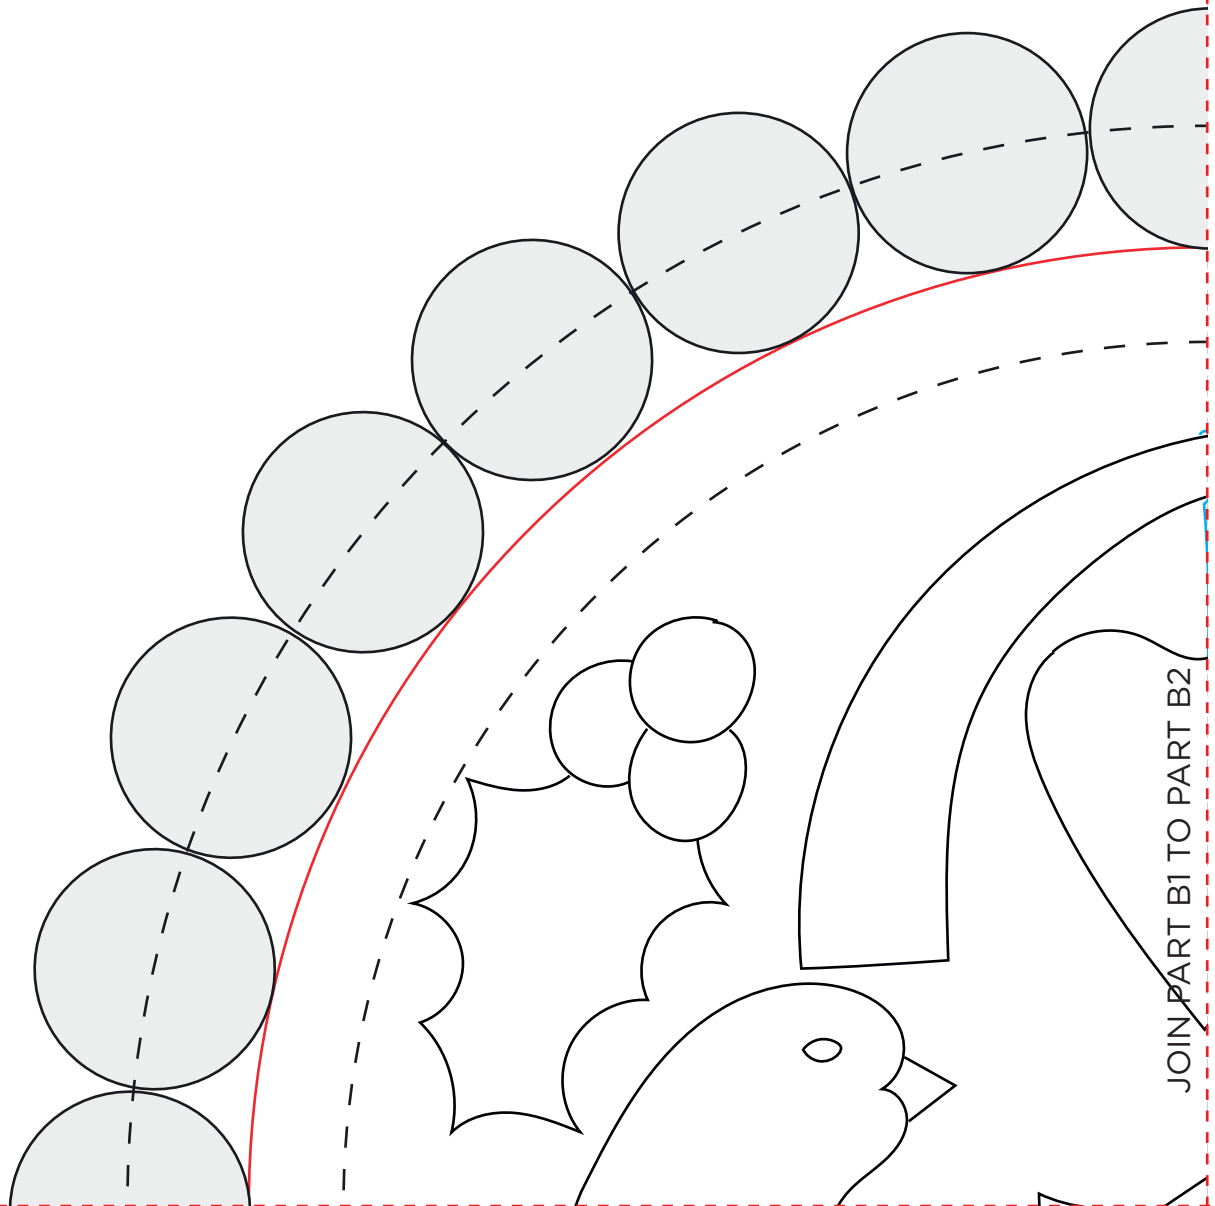

When printed at the correct size, this box will measure 1in / 26mm square

BOM TWO TURTLE DOVES

Anne Varley page 67

BLOCK LAYOUT AND TEMPLATES

ACTUAL SIZE

PLEASE NOTE: Templates DO NOT include seam allowances.

BLOCK LAYOUT AND TEMPLATES PART B1

16in Cut size

14in Finished size

JOIN PART B1 TO PART B3

Thank you for making this project from Today's Quilter. The copyright for these templates belongs to the designer of the project. Please don't re-sell or distribute their work without permission. Please do not make any part of the templates or instructions available to others through your website or a third party website, or copy it multiple times without our permission. Copyright law protects creative work and unauthorised copying is illegal. We appreciate your help.

TODAY'S
QUILTER
Create beautiful quilts for your home