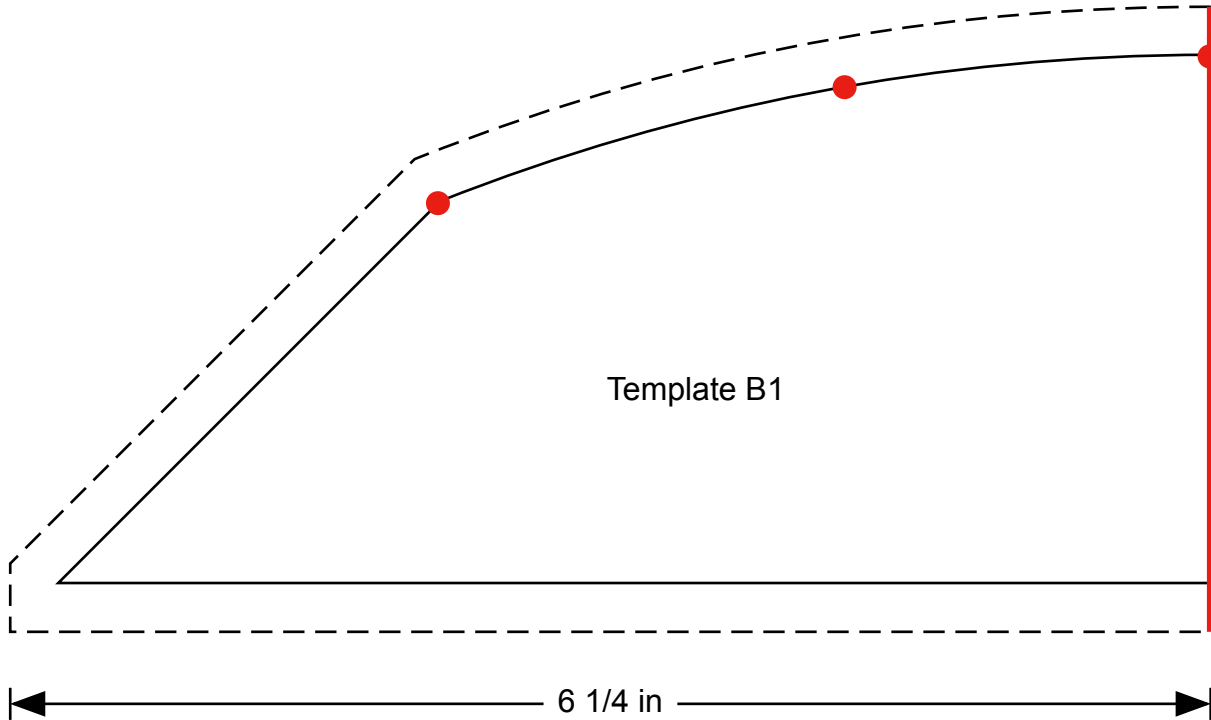

ACTUAL SIZE

PLEASE NOTE: Templates include seam allowances.

When printed
at the correct
size, this box
will measure
1in / 26mm
square

FESTIVE FANCY

Lynne Goldsworthy page 19

CUTTING AND HST TEMPLATES

ACTUAL SIZE

PLEASE NOTE: Templates include seam allowances.

When printed
at the correct
size, this box
will measure
1in / 26mm
square

SWEET MUSIC

Andrea Gorman page 29

APPLIQUÉ TEMPLATES

ACTUAL SIZE

PLEASE NOTE: Templates DO NOT include seam allowances.

When printed
at the correct
size, this box
will measure
1in / 26mm
square

SWEET MUSIC

Andrea Gorman page 29

APPLIQUÉ TEMPLATES

ACTUAL SIZE

PLEASE NOTE: Templates DO NOT include seam allowances.

When printed
at the correct
size, this box
will measure
1in / 26mm
square

CUTTING AND MARKING TEMPLATES

ACTUAL SIZE

PLEASE NOTE: Cutting templates include seam allowances.
Marking templates DO NOT include seam allowances.

When printed at the correct size, this box will measure 1in / 26mm square