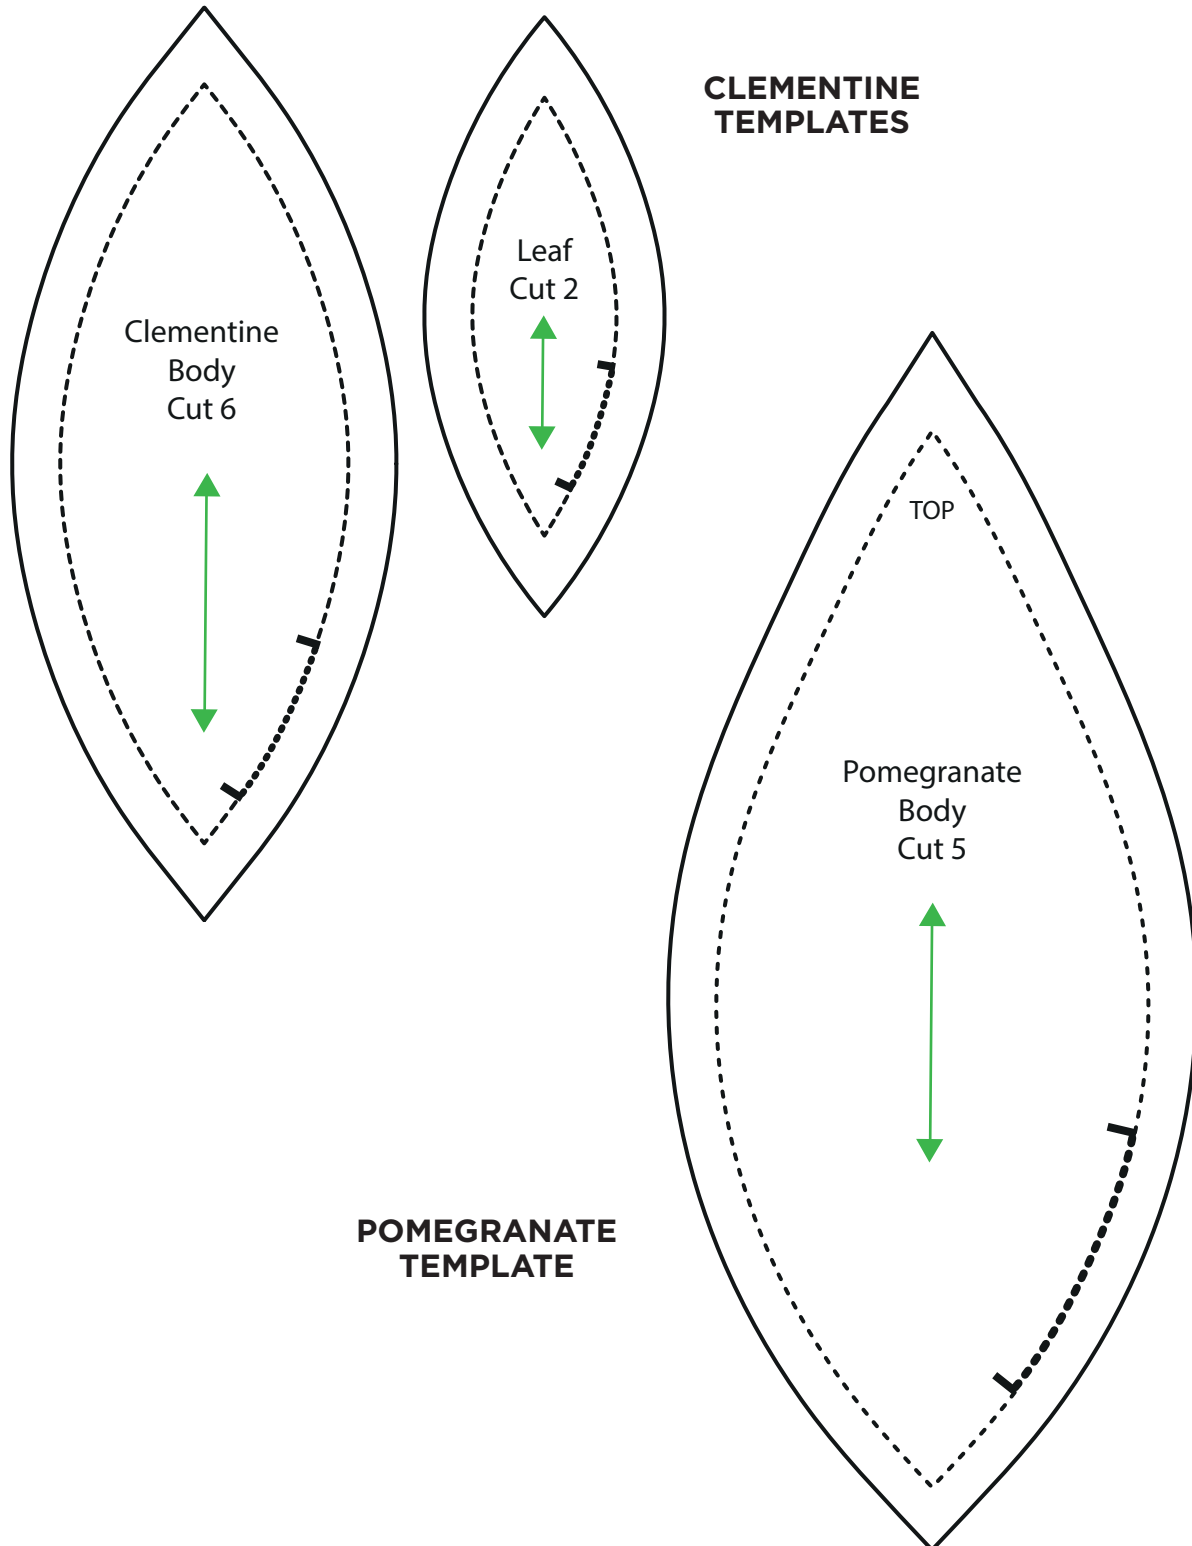

## EPP TEMPLATES

ACTUAL SIZE  
PLEASE NOTE: Templates  
DO NOT include seam allowances.

When printed at the correct size, this box will measure 1in / 26mm square

## PIECING TEMPLATES

ACTUAL SIZE

PLEASE NOTE: Templates include seam allowances.

When printed at the correct size, this box will measure 1in / 26mm square