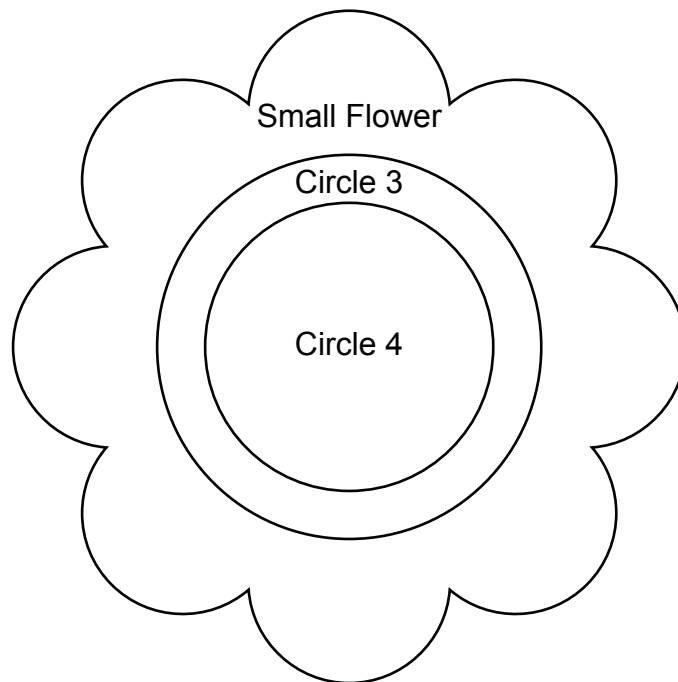

When printed at the correct size, this box will measure 1in / 26mm square

NATURE'S TREASURE

Lynne Goldsworthy page 61

HST, ECONOMY SQUARE AND APPLIQUÉ TEMPLATES

ACTUAL SIZE

PLEASE NOTE: HST and Economy Square templates include seam allowance. Appliqué templates DO NOT include seam allowances.

SMALL FLOWER APPLIQUÉ