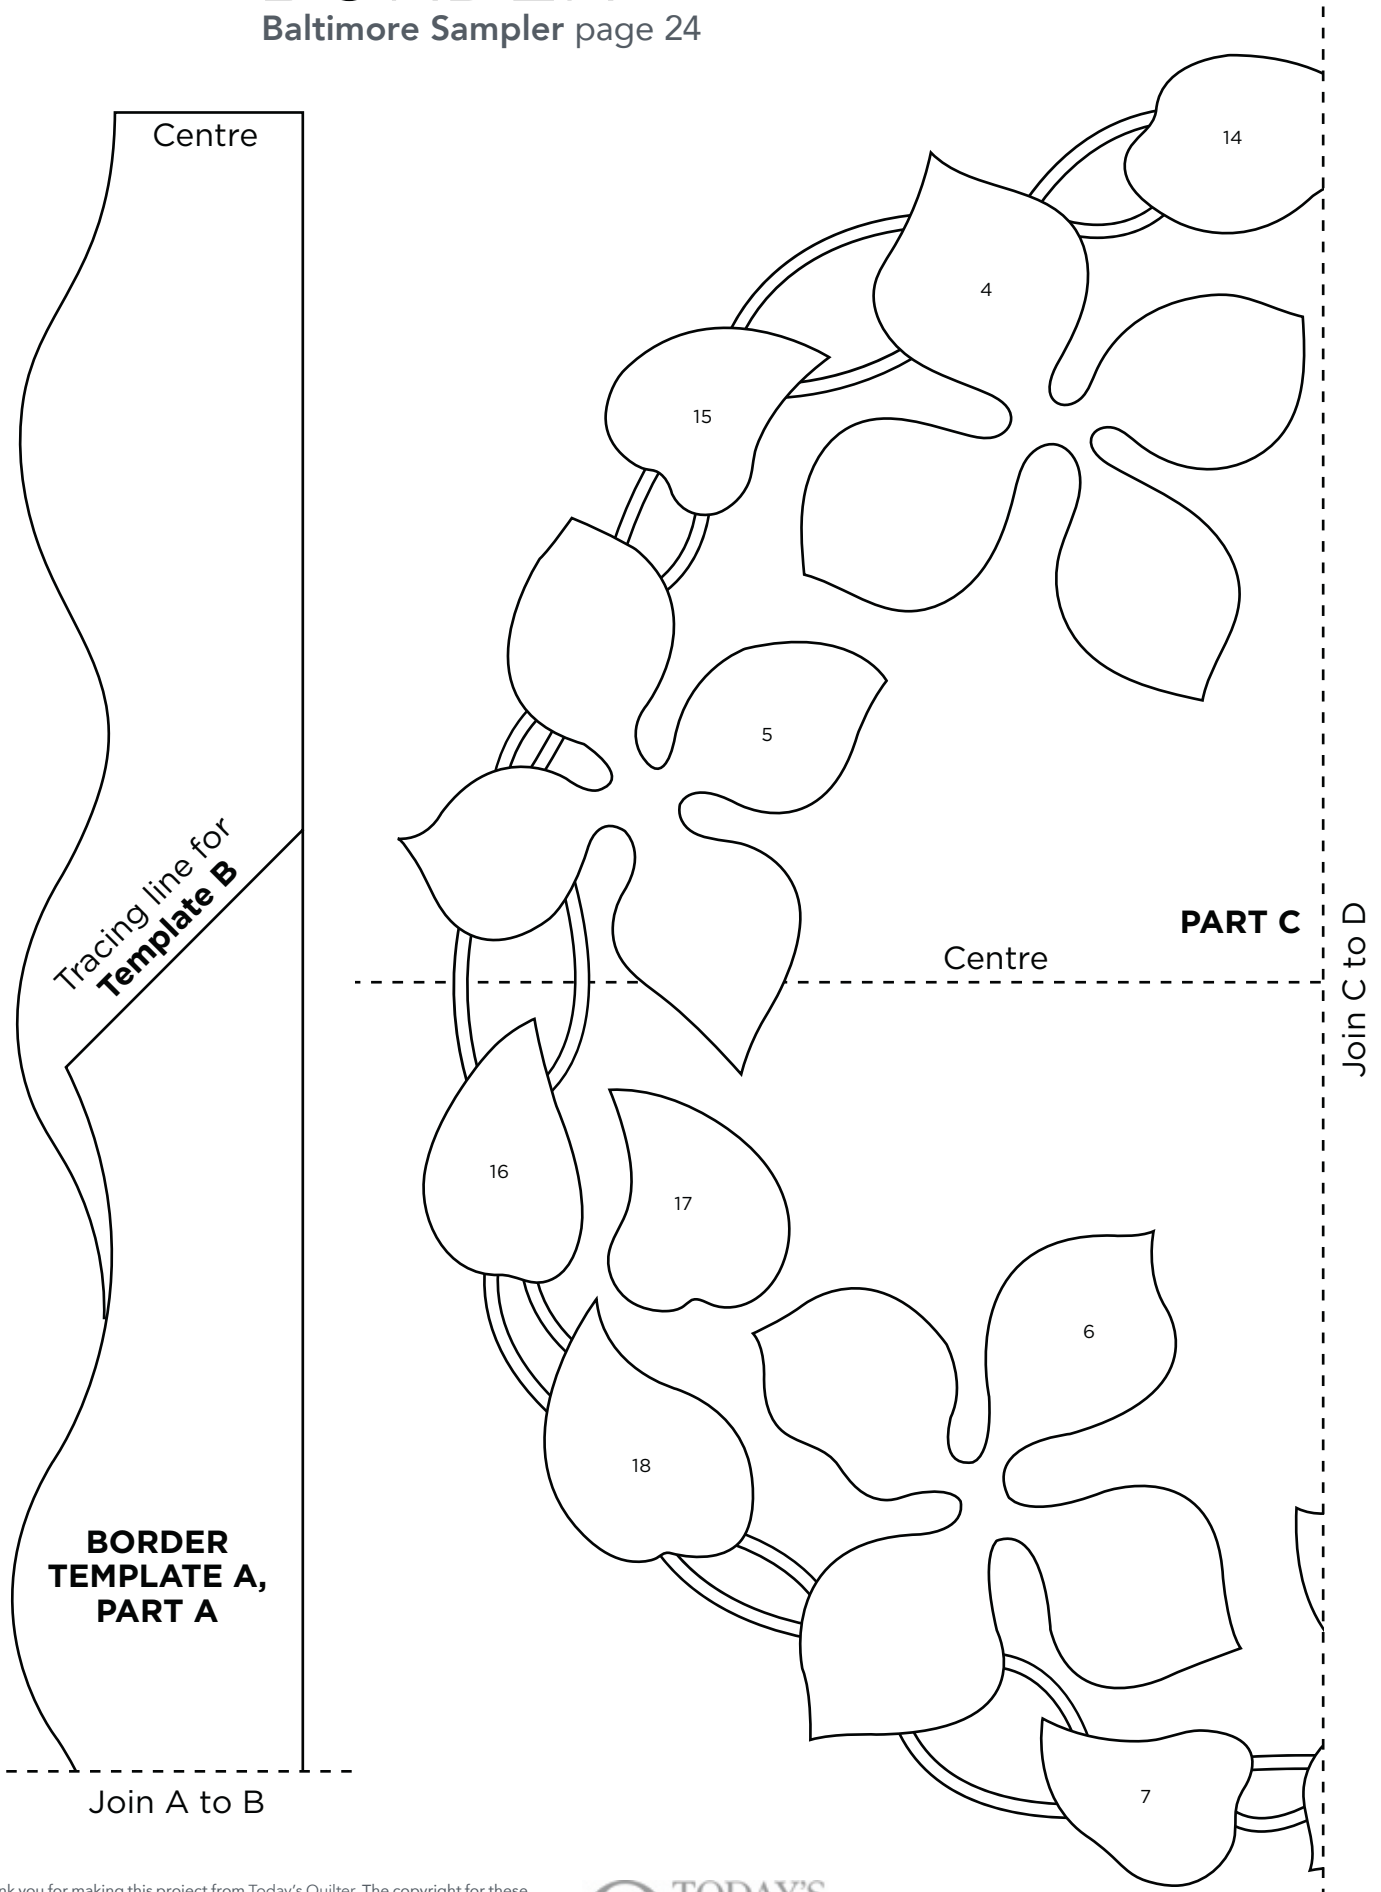

When printed
at the correct
size, this box
will measure
1in / 26mm
square

Templates

Issue 117

Baltimore Quilts

Supplement

PRINT AT 100% SIZE

When printed at the correct size, this box will measure 1in / 26mm square

CLEMATIS CIRCLE & BORDER

Baltimore Sampler page 24

BORDER TEMPLATE: To assemble full border templates, join part A to part B along the dotted line to make half of the shape. Trace onto a large folded piece of freezer paper with Centre aligned with folded edge, then cut out.

When printed at the correct size, this box will measure 1in / 26mm square

CLEMATIS CIRCLE & BORDER

Baltimore Sampler page 24

BORDER TEMPLATE: To assemble full border templates, join part A to part B along the dotted line to make half of the shape. Trace onto a large folded piece of freezer paper with Centre aligned with folded edge, then cut out.

When printed at the correct size, this box will measure 1in / 26mm square

ROSE WREATH

Baltimore Sampler page 26

PART E

Centre

Join E to F

When printed
at the correct
size, this box
will measure
1in / 26mm
square