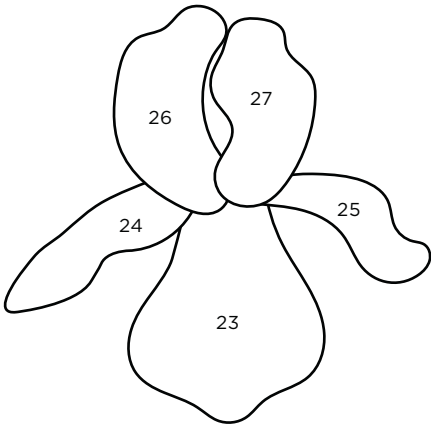

Top

Join B to A

**BORDER
TEMPLATE A,
PART B**

Join D to C
PART D

Thank you for making this project from Today's Quilter. The copyright for these templates belongs to the designer of the project. Please don't re-sell or distribute their work without permission. Please do not make any part of the templates or instructions available to others through your website or a third party website, or copy it multiple times without our permission. Copyright law protects creative work and unauthorised copying is illegal. We appreciate your help.

When printed at the correct size, this box will measure 1in / 26mm square

ROSE WREATH

Baltimore Sampler page 26

PART E

Centre

Join E to F

When printed
at the correct
size, this box
will measure
1in / 26mm
square

ROSE WREATH

Baltimore Sampler page 26

Top

Join F to E
PART F

Thank you for making this project from Today's Quilter. The copyright for these templates belongs to the designer of the project. Please don't re-sell or distribute their work without permission. Please do not make any part of the templates or instructions available to others through your website or a third party website, or copy it multiple times without our permission. Copyright law protects creative work and unauthorised copying is illegal. We appreciate your help.

When printed at the correct size, this box will measure 1in / 26mm square

IRIS LYRE

Baltimore Sampler page 30

Master Template

PART G

Centre

Join G to H

When printed
at the correct
size, this box
will measure
1in / 26mm
square