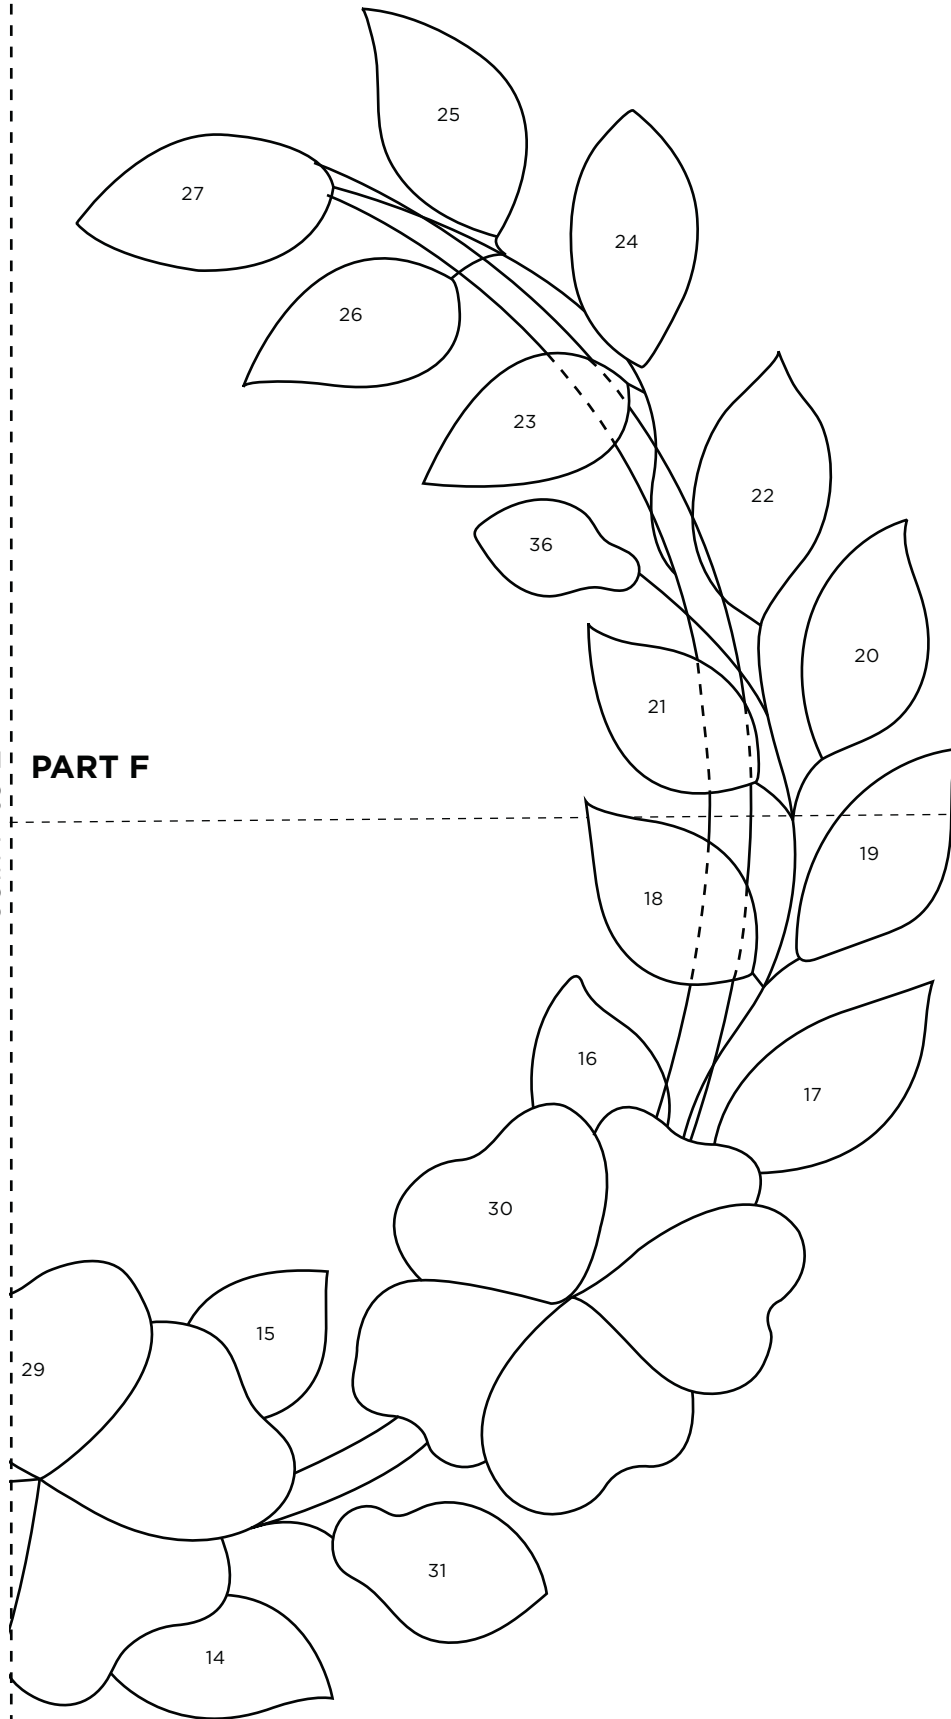

When printed at the correct size, this box will measure 1in / 26mm square

CLEMATIS CIRCLE & BORDER

Baltimore Sampler page 24

BORDER TEMPLATE: To assemble full border templates, join part A to part B along the dotted line to make half of the shape. Trace onto a large folded piece of freezer paper with Centre aligned with folded edge, then cut out.

Top

Join B to A

**BORDER
TEMPLATE A,
PART B**

Join D to C
PART D

Thank you for making this project from Today's Quilter. The copyright for these templates belongs to the designer of the project. Please don't re-sell or distribute their work without permission. Please do not make any part of the templates or instructions available to others through your website or a third party website, or copy it multiple times without our permission. Copyright law protects creative work and unauthorised copying is illegal. We appreciate your help.

When printed at the correct size, this box will measure 1in / 26mm square

ROSE WREATH

Baltimore Sampler page 26

PART E

Centre

Join E to F

When printed
at the correct
size, this box
will measure
1in / 26mm
square

ROSE WREATH

Baltimore Sampler page 26

Top

Join F to E
PART F

Thank you for making this project from Today's Quilter. The copyright for these templates belongs to the designer of the project. Please don't re-sell or distribute their work without permission. Please do not make any part of the templates or instructions available to others through your website or a third party website, or copy it multiple times without our permission. Copyright law protects creative work and unauthorised copying is illegal. We appreciate your help.