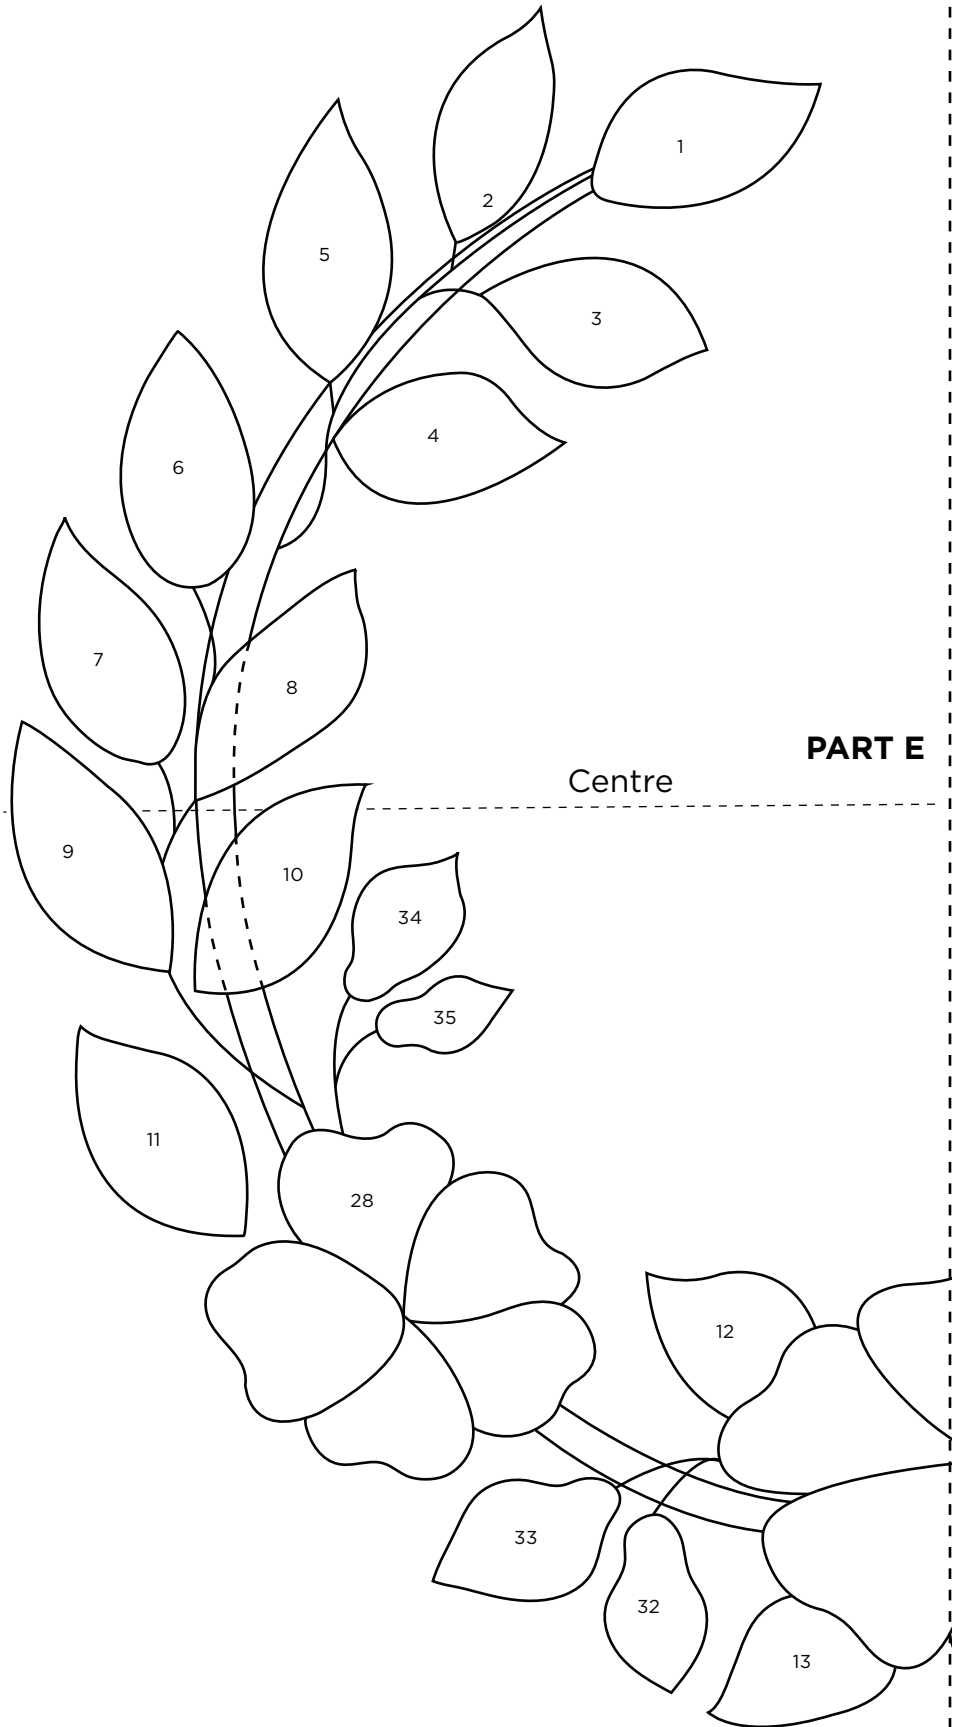

CLEMATIS CIRCLE & BORDER

Baltimore Sampler page 24

BORDER TEMPLATE: To assemble full border templates, join part A to part B along the dotted line to make half of the shape. Trace onto a large folded piece of freezer paper with Centre aligned with folded edge, then cut out.

When printed at the correct size, this box will measure 1in / 26mm square

CLEMATIS CIRCLE & BORDER

Baltimore Sampler page 24

BORDER TEMPLATE: To assemble full border templates, join part A to part B along the dotted line to make half of the shape. Trace onto a large folded piece of freezer paper with Centre aligned with folded edge, then cut out.

Top

Join B to A

**BORDER
TEMPLATE A,
PART B**

Join D to C
PART D

Thank you for making this project from Today's Quilter. The copyright for these templates belongs to the designer of the project. Please don't re-sell or distribute their work without permission. Please do not make any part of the templates or instructions available to others through your website or a third party website, or copy it multiple times without our permission. Copyright law protects creative work and unauthorised copying is illegal. We appreciate your help.

When printed at the correct size, this box will measure 1in / 26mm square

ROSE WREATH

Baltimore Sampler page 26

PART E

Centre

Join E to F

When printed
at the correct
size, this box
will measure
1in / 26mm
square