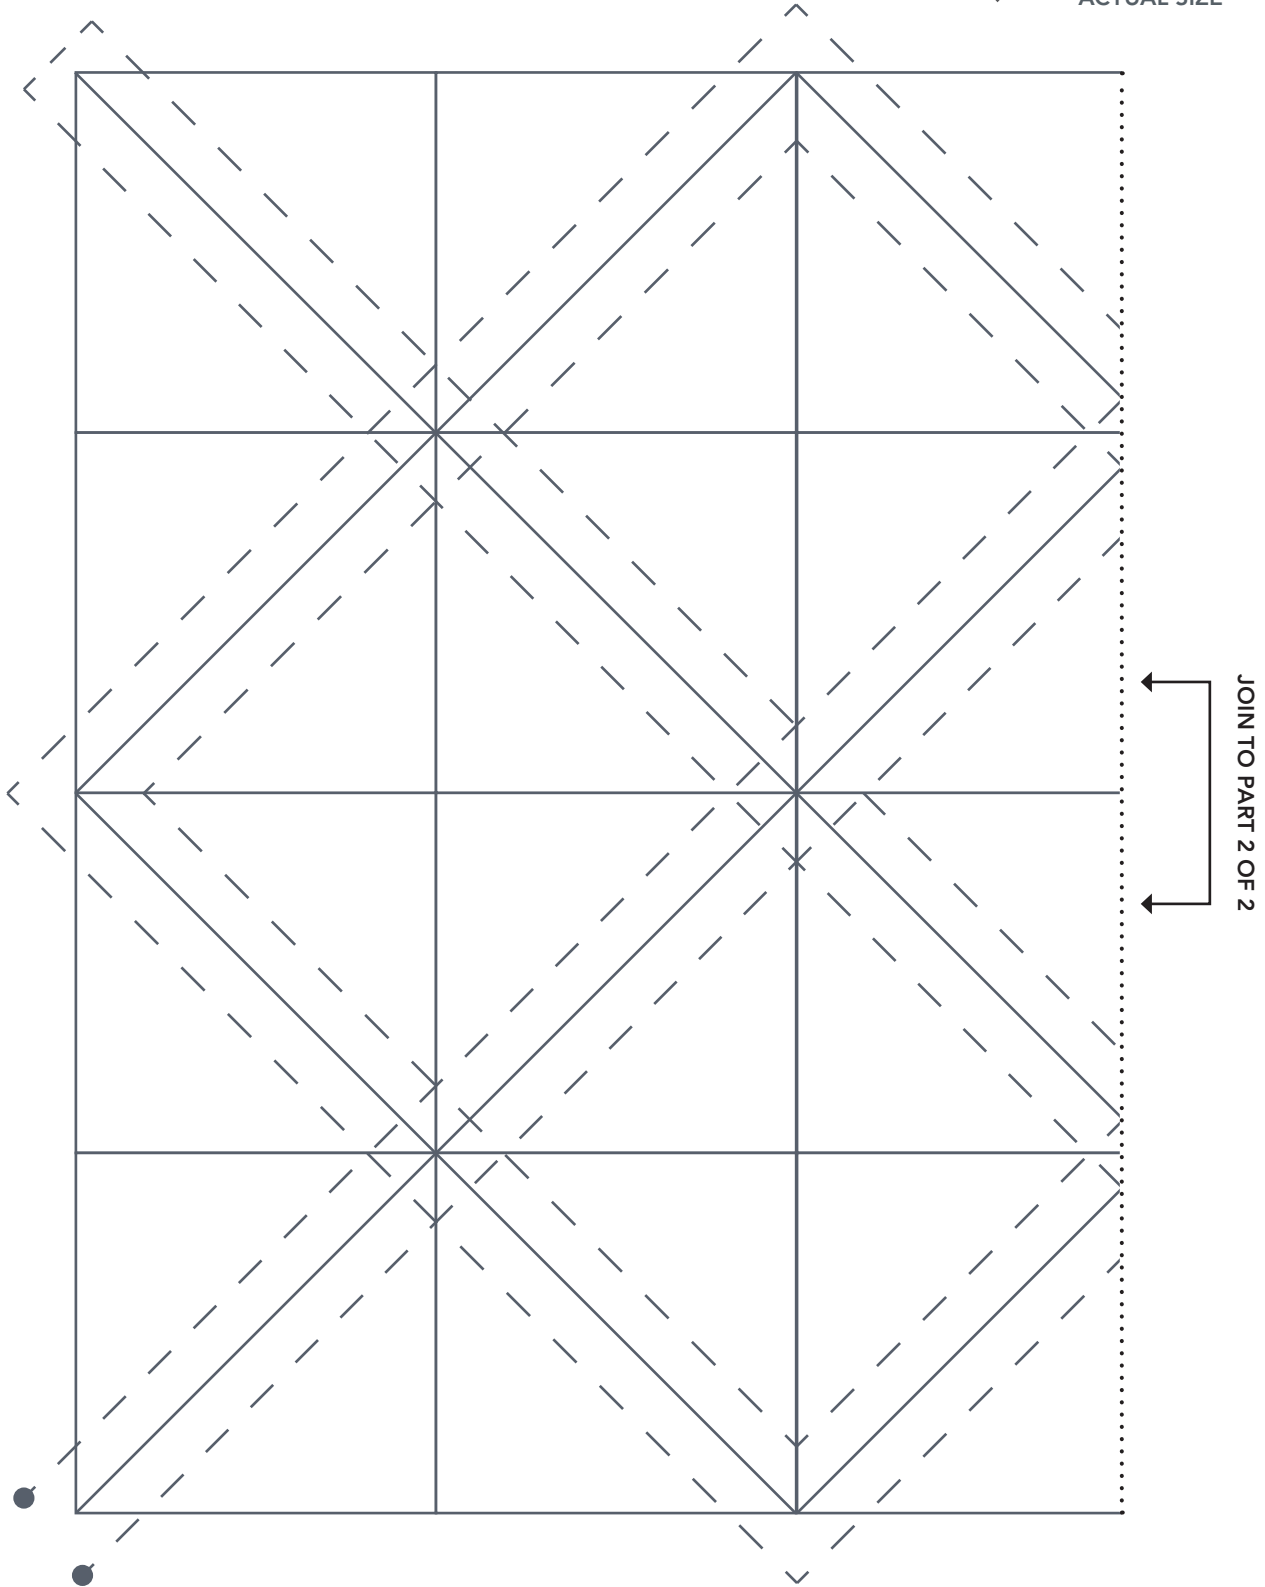

When printed at
the correct size, this
box will measure
1in square.

SAY CHEERS

Letters

ACTUAL SIZE

PRINT AT 100%

When printed at the correct size, this box will measure 1in square.

SAY CHEERS

Letters

ACTUAL SIZE

PRINT AT 100%

When printed at
the correct size, this
box will measure
1in square.

BLOCK OF THE MONTH

HSTs (Part 1)

ACTUAL SIZE

PRINT AT 100%

When printed at
the correct size, this
box will measure
1in square.

BLOCK OF THE MONTH

HSTs (Part 2)

ACTUAL SIZE

JOIN TO PART 1 OF 2

PRINT AT 100%
When printed at
the correct size, this
box will measure
11in square.

ARCTIC CIRCLE

Quilt Template A

ACTUAL SIZE

ARCTIC CIRCLE

Quilt Template B

ACTUAL SIZE

ARCTIC CIRCLE

Quilt Template C

ACTUAL SIZE

PRINT AT 100%
When printed at
the correct size, this
box will measure
1in square.

JOIN TO PART 2 OF 2