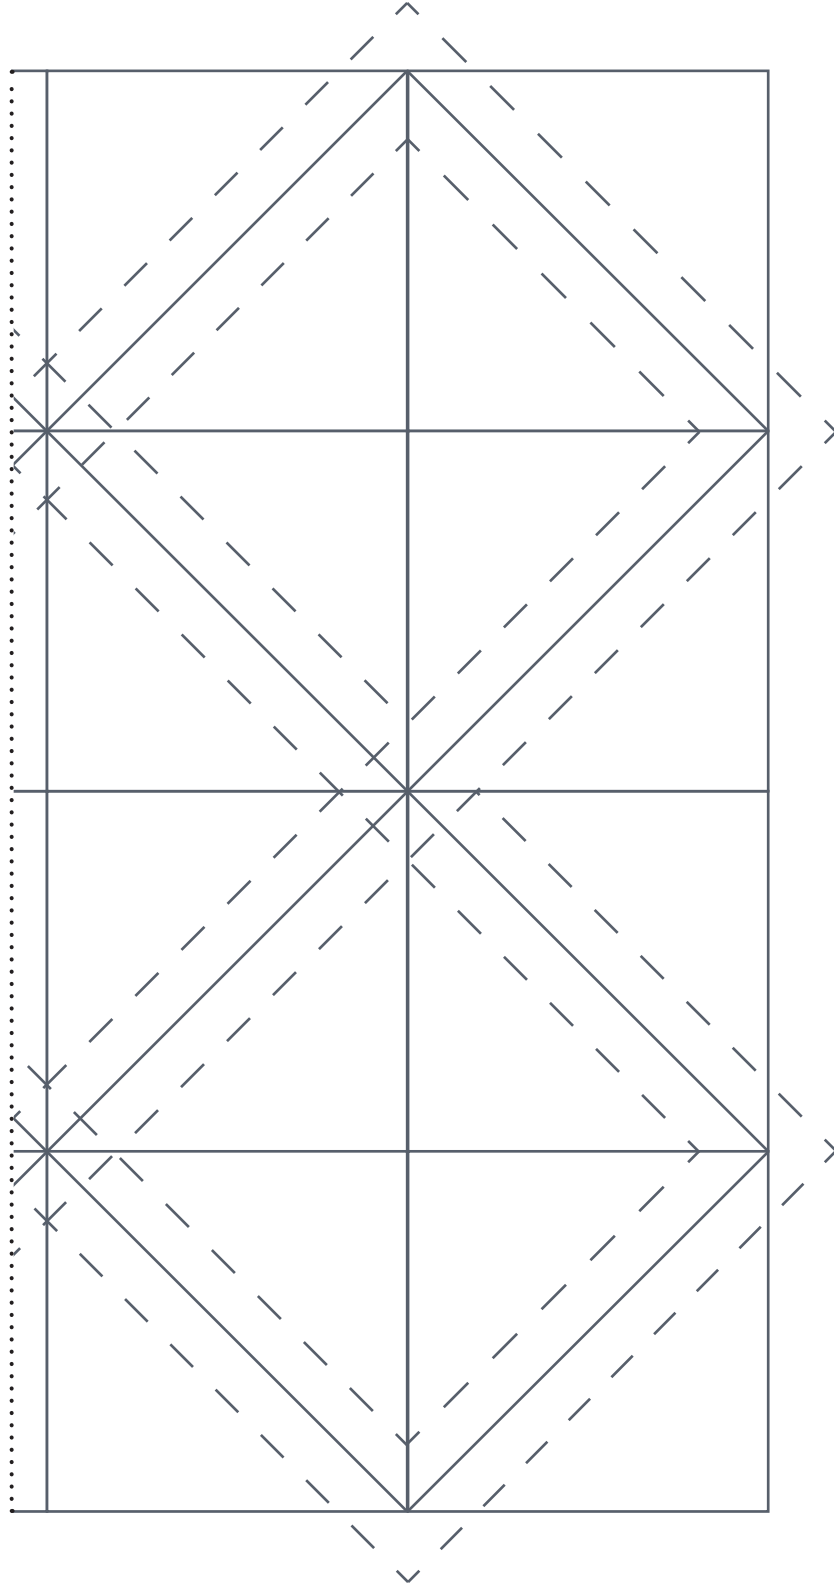

Bunting Flag

ACTUAL SIZE

PRINT AT 100%

When printed at
the correct size, this
box will measure
1in square.

SAY CHEERS

Letters

ACTUAL SIZE

PRINT AT 100%

When printed at
the correct size, this
box will measure
1in square.

SAY CHEERS

Letters

ACTUAL SIZE

PRINT AT 100%

When printed at the correct size, this box will measure 1in square.

SAY CHEERS

Letters

ACTUAL SIZE

PRINT AT 100%

When printed at
the correct size, this
box will measure
1in square.

BLOCK OF THE MONTH

HSTs (Part 1)

ACTUAL SIZE

PRINT AT 100%

When printed at
the correct size, this
box will measure
1in square.

BLOCK OF THE MONTH

HSTs (Part 2)

ACTUAL SIZE

JOIN TO PART 1 OF 2

PRINT AT 100%
When printed at
the correct size, this
box will measure
11in square.

ARCTIC CIRCLE

Quilt Template A

ACTUAL SIZE