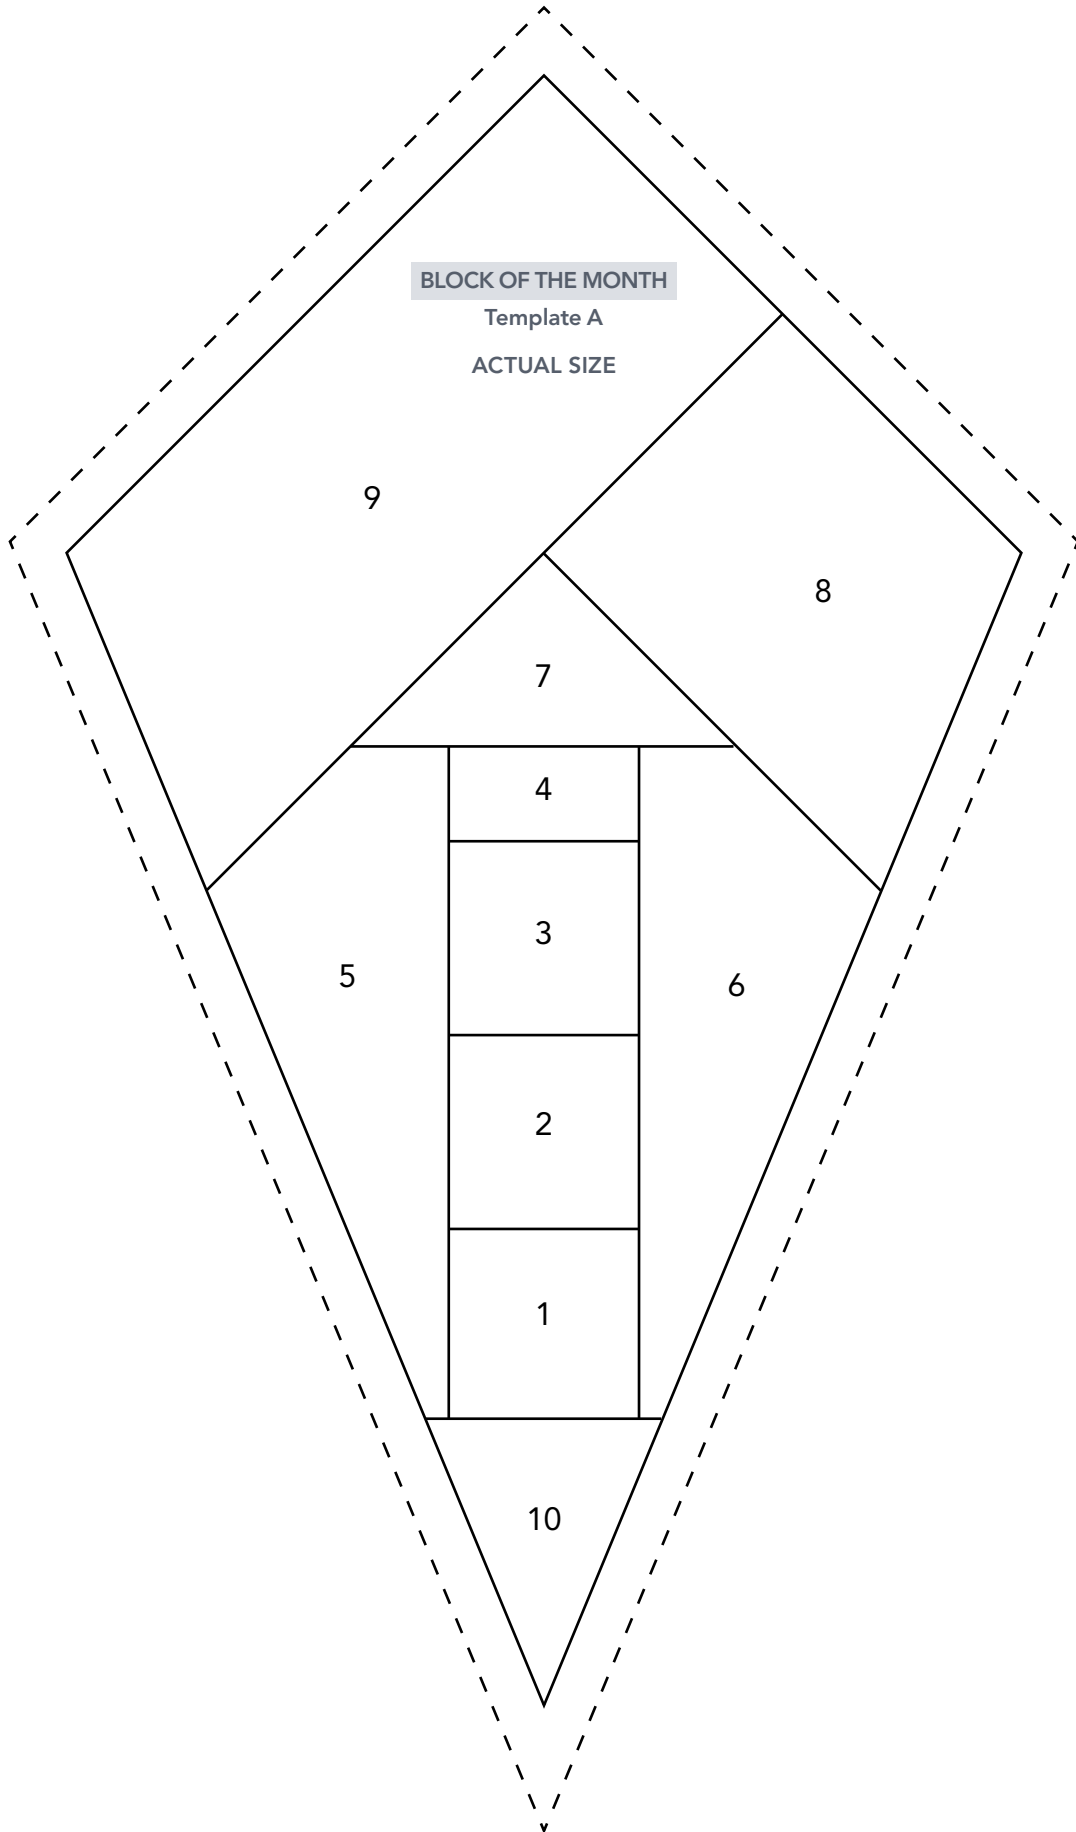

TEMPLATES

Issue 32

PRINT AT 100%

PRINT AT 100%
When printed at
the correct size, this
box will measure
1in square.

BLOCK OF THE MONTH

Lynne Goldsworthy

BLOCK OF THE MONTH
Template B
ACTUAL SIZE

BLOCK OF THE MONTH
Template C
ACTUAL SIZE

PRINT AT 100%
When printed at
the correct size, this
box will measure
1in square.

BLOCK OF THE MONTH

Lynne Goldsworthy

PRINT AT 100%
When printed at
the correct size, this
box will measure
1in square.

PLUSHIE PALOOZA

Jo Carter

PRINT AT 100%
When printed at
the correct size, this
box will measure
11in square.

PLUSHIE PALOOZA

Jo Carter

PRINT AT 100%
When printed at
the correct size, this
box will measure
1in square.

PLUSHIE PALOOZA