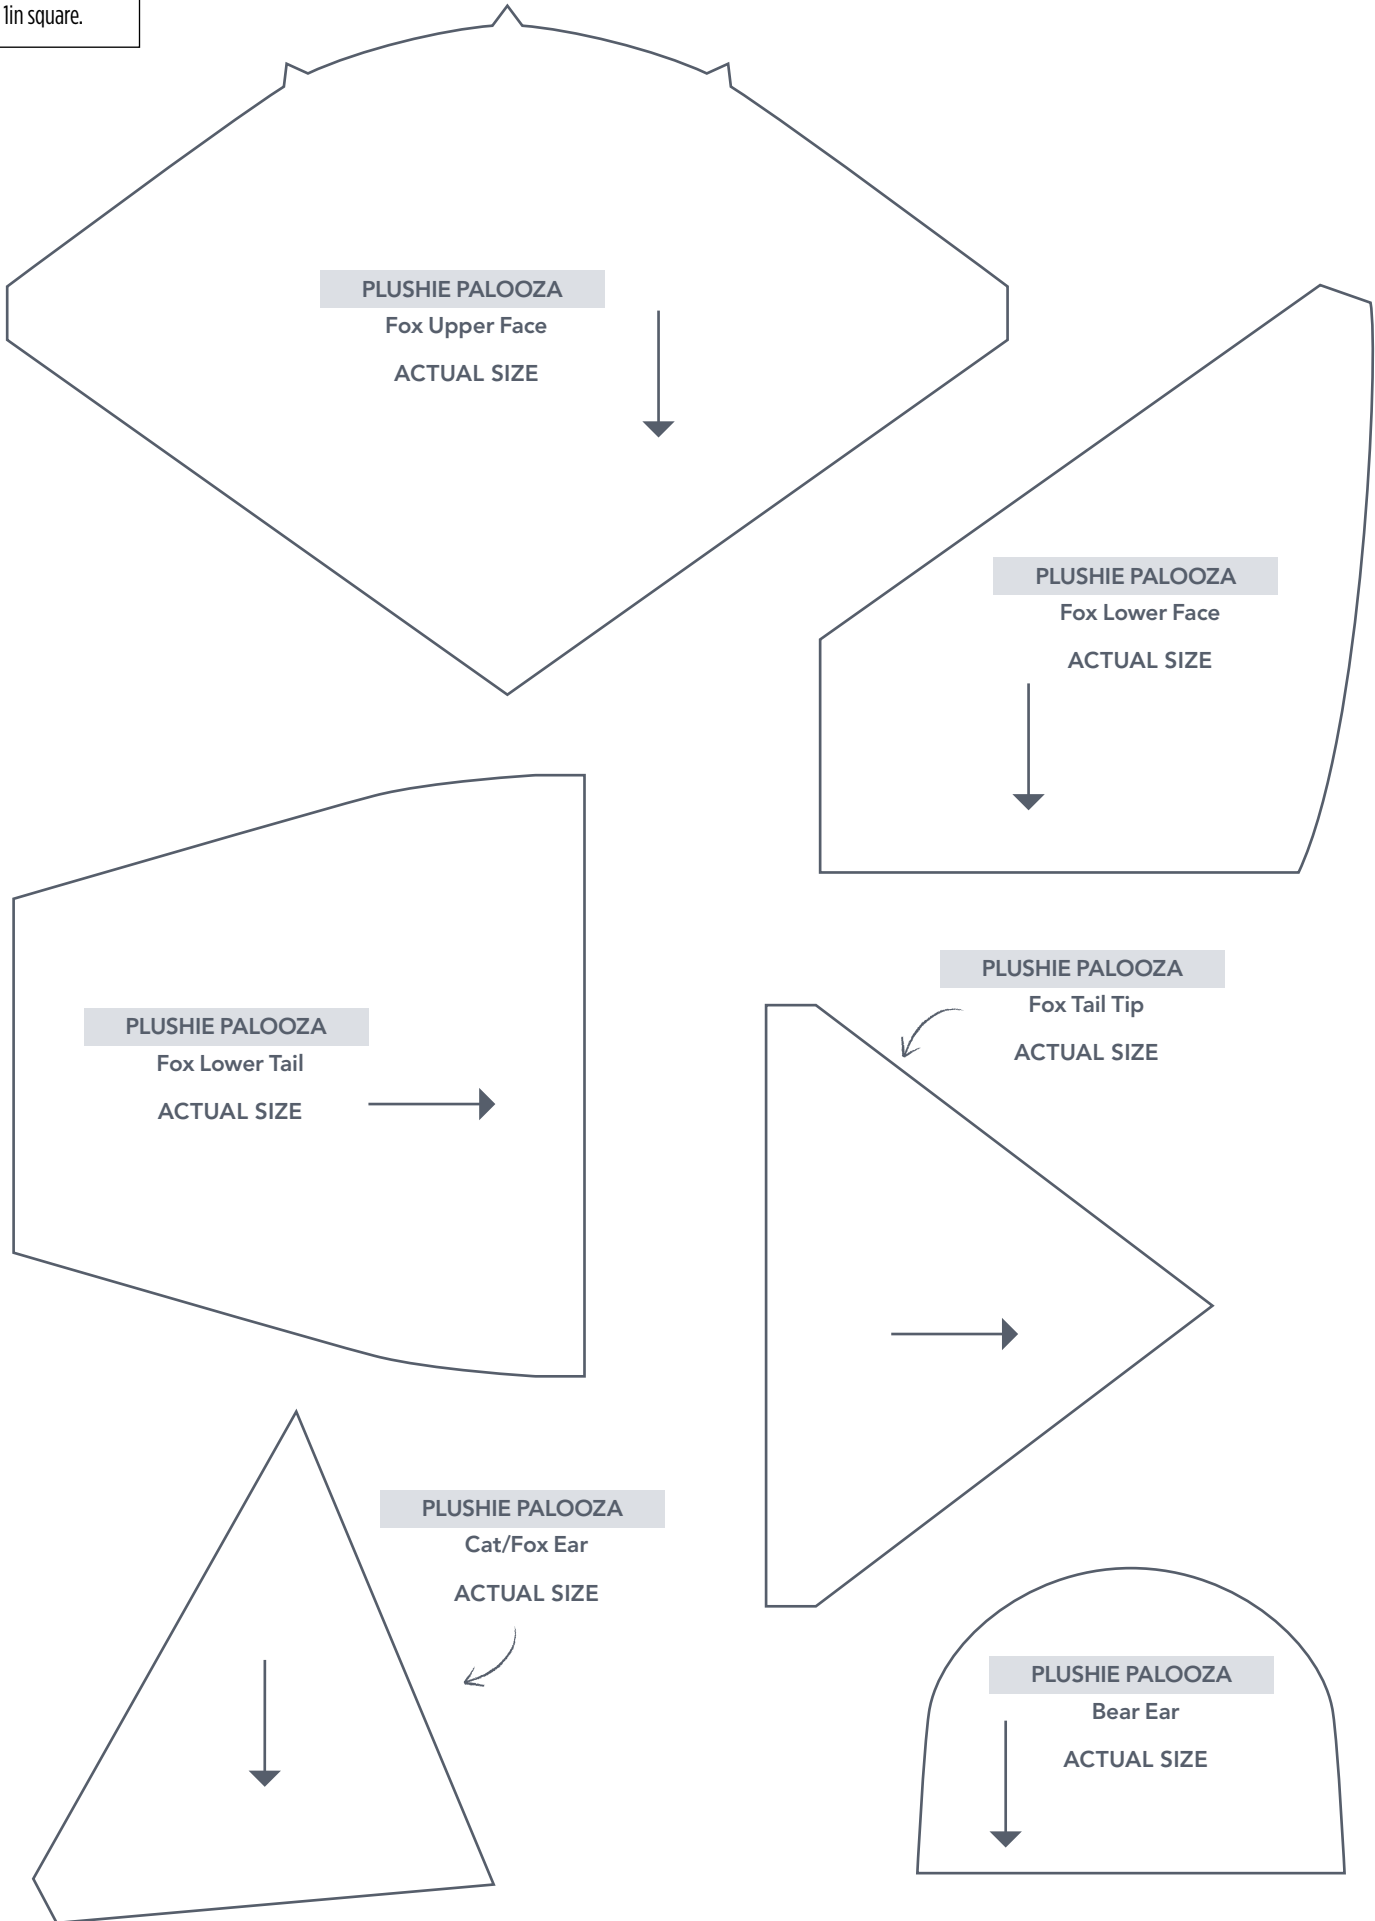

PRINT AT 100%
When printed at
the correct size, this
box will measure
1in square.

BLOCK OF THE MONTH

Lynne Goldsworthy

PRINT AT 100%
When printed at
the correct size, this
box will measure
1in square.

PLUSHIE PALOOZA

Jo Carter

PRINT AT 100%
When printed at
the correct size, this
box will measure
11in square.

PLUSHIE PALOOZA

Jo Carter

PRINT AT 100%
When printed at
the correct size, this
box will measure
1in square.

PLUSHIE PALOOZA