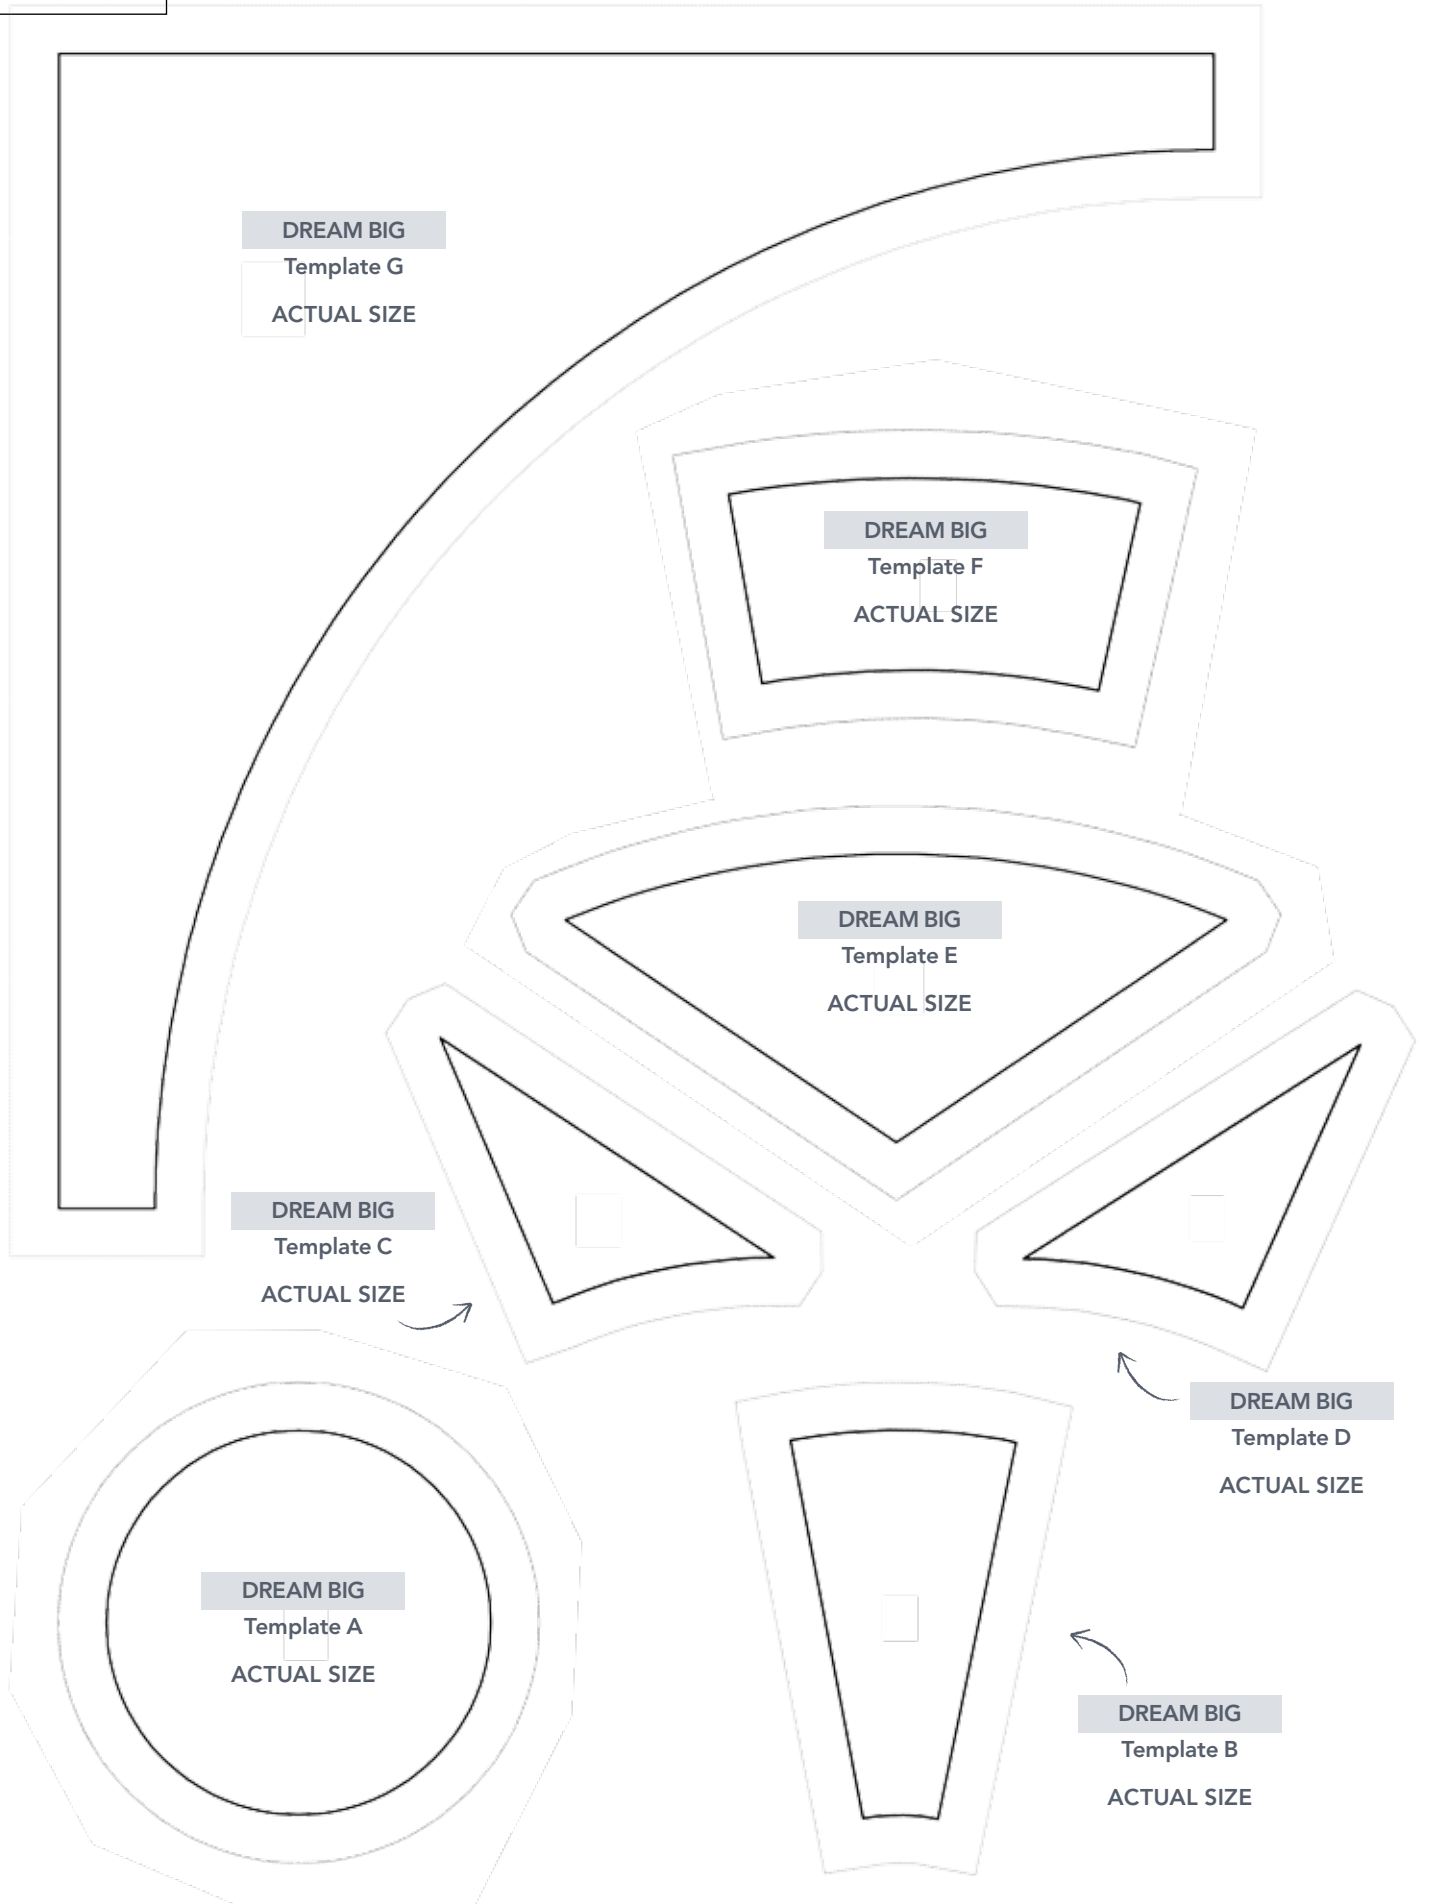

Jo Carter

PLUSHIE PALOOZA
Cat/Bear/Fox Back Body
ACTUAL SIZE

PRINT AT 100%
When printed at
the correct size, this
box will measure
1in square.

DREAM BIG

Sarah Sharp

PRINT AT 100%
 When printed at
 the correct size, this
 box will measure
 1in square.

DREAM BIG

Sarah Sharp

DREAM BIG
 Feather 1

ASSEMBLY DIAGRAM

DREAM BIG
 Feather 1 (1 of 2)
 ACTUAL SIZE

JOIN TO TEMPLATE 2 OF 2

PRINT AT 100%
When printed at
the correct size, this
box will measure
1in square.