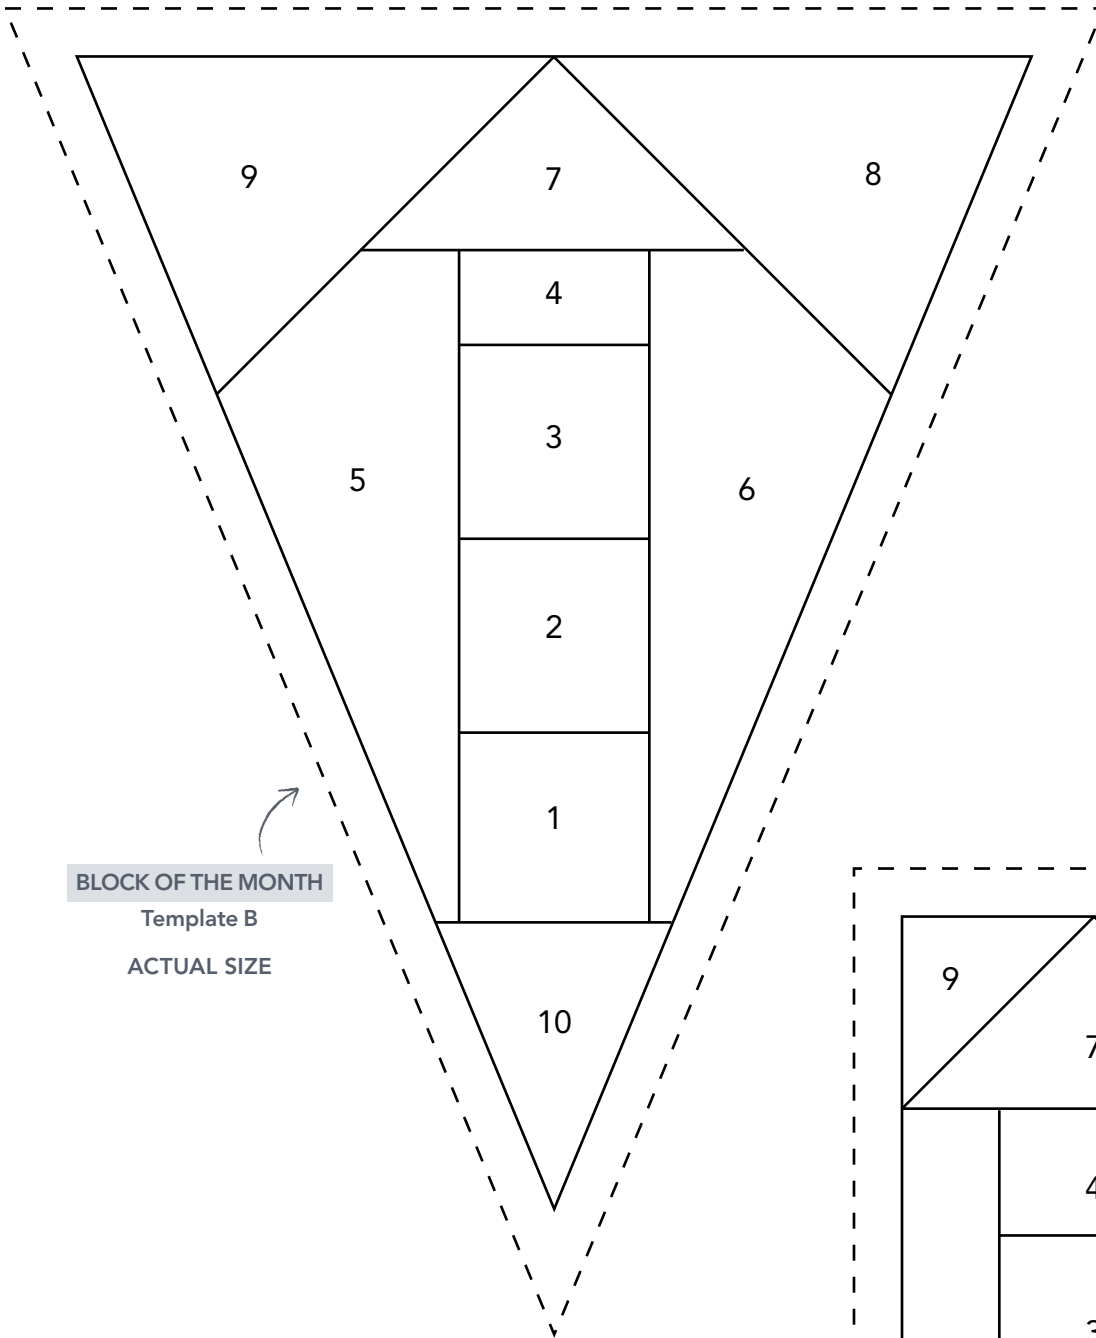

TEMPLATES

Issue 32

PRINT AT 100%

PRINT AT 100%
When printed at
the correct size, this
box will measure
1in square.

BLOCK OF THE MONTH

Lynne Goldsworthy

BLOCK OF THE MONTH
Template B
ACTUAL SIZE

BLOCK OF THE MONTH
Template C
ACTUAL SIZE

PRINT AT 100%
When printed at
the correct size, this
box will measure
1in square.

BLOCK OF THE MONTH

Lynne Goldsworthy

PRINT AT 100%
When printed at
the correct size, this
box will measure
1in square.

PLUSHIE PALOOZA

Jo Carter

PRINT AT 100%
When printed at
the correct size, this
box will measure
11in square.

PLUSHIE PALOOZA

Jo Carter

PRINT AT 100%
When printed at
the correct size, this
box will measure
1in square.

PLUSHIE PALOOZA