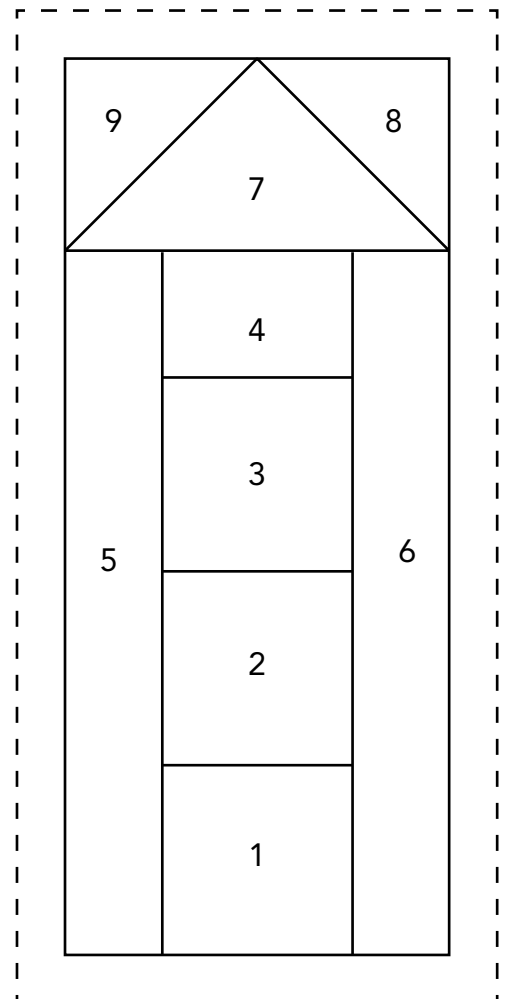

TEMPLATES

Issue 32

PRINT AT 100%

PRINT AT 100%
When printed at
the correct size, this
box will measure
1in square.

BLOCK OF THE MONTH

Lynne Goldsworthy

BLOCK OF THE MONTH
Template B
ACTUAL SIZE

BLOCK OF THE MONTH
Template C
ACTUAL SIZE

PRINT AT 100%
When printed at
the correct size, this
box will measure
1in square.

BLOCK OF THE MONTH

Lynne Goldsworthy

PRINT AT 100%
When printed at
the correct size, this
box will measure
1in square.

PLUSHIE PALOOZA

Jo Carter

PRINT AT 100%
When printed at
the correct size, this
box will measure
11in square.

PLUSHIE PALOOZA

Jo Carter

PRINT AT 100%
When printed at
the correct size, this
box will measure
1in square.

PLUSHIE PALOOZA