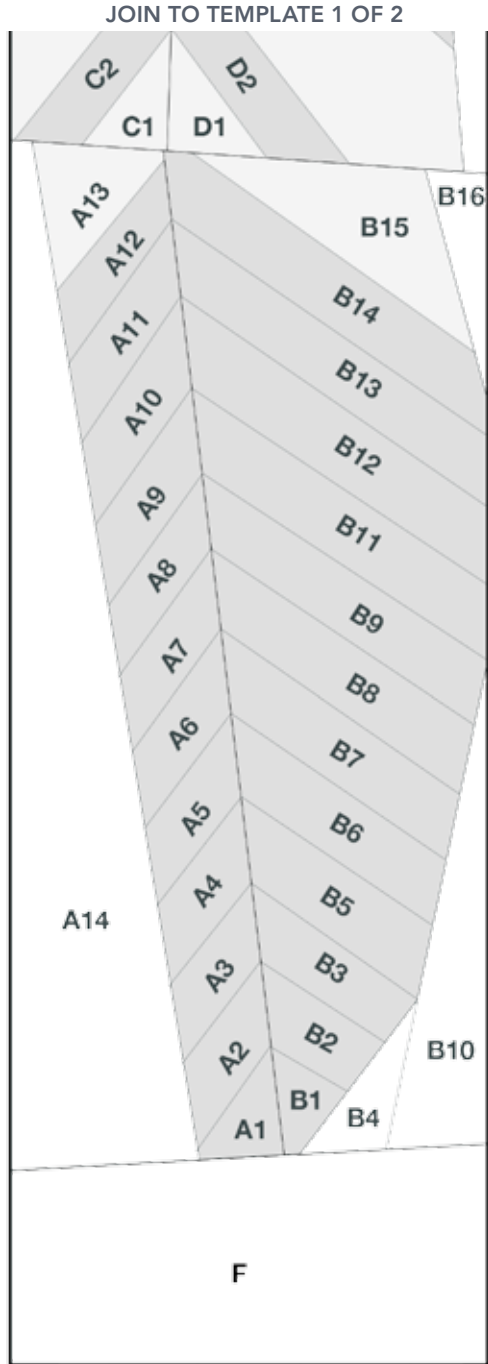

DREAM BIG

Sarah Sharp

DREAM BIG
 Feather 1

ASSEMBLY DIAGRAM

DREAM BIG
 Feather 1 (1 of 2)
 ACTUAL SIZE

JOIN TO TEMPLATE 2 OF 2

PRINT AT 100%
When printed at
the correct size, this
box will measure
1in square.

DREAM BIG

Sarah Sharp

JOIN TO TEMPLATE 1 OF 2

PRINT AT 100%
When printed at
the correct size, this
box will measure
1in square.

DREAM BIG

Sarah Sharp

DREAM BIG
Feather 2
ASSEMBLY DIAGRAM

JOIN TO TEMPLATE 2 OF 2

PRINT AT 100%
When printed at
the correct size, this
box will measure
11in square.

DREAM BIG

Sarah Sharp

DREAM BIG

Feather 2 (2 of 2)

ACTUAL SIZE

PRINT AT 100%
When printed at
the correct size, this
box will measure
1in square.

DREAM BIG

Sarah Sharp

DREAM BIG
Feather 3
ASSEMBLY DIAGRAM

DREAM BIG
Feather 3 (1 of 2)
ACTUAL SIZE
JOIN TO TEMPLATE 2 OF 2

PRINT AT 100%
When printed at
the correct size, this
box will measure
11in square.