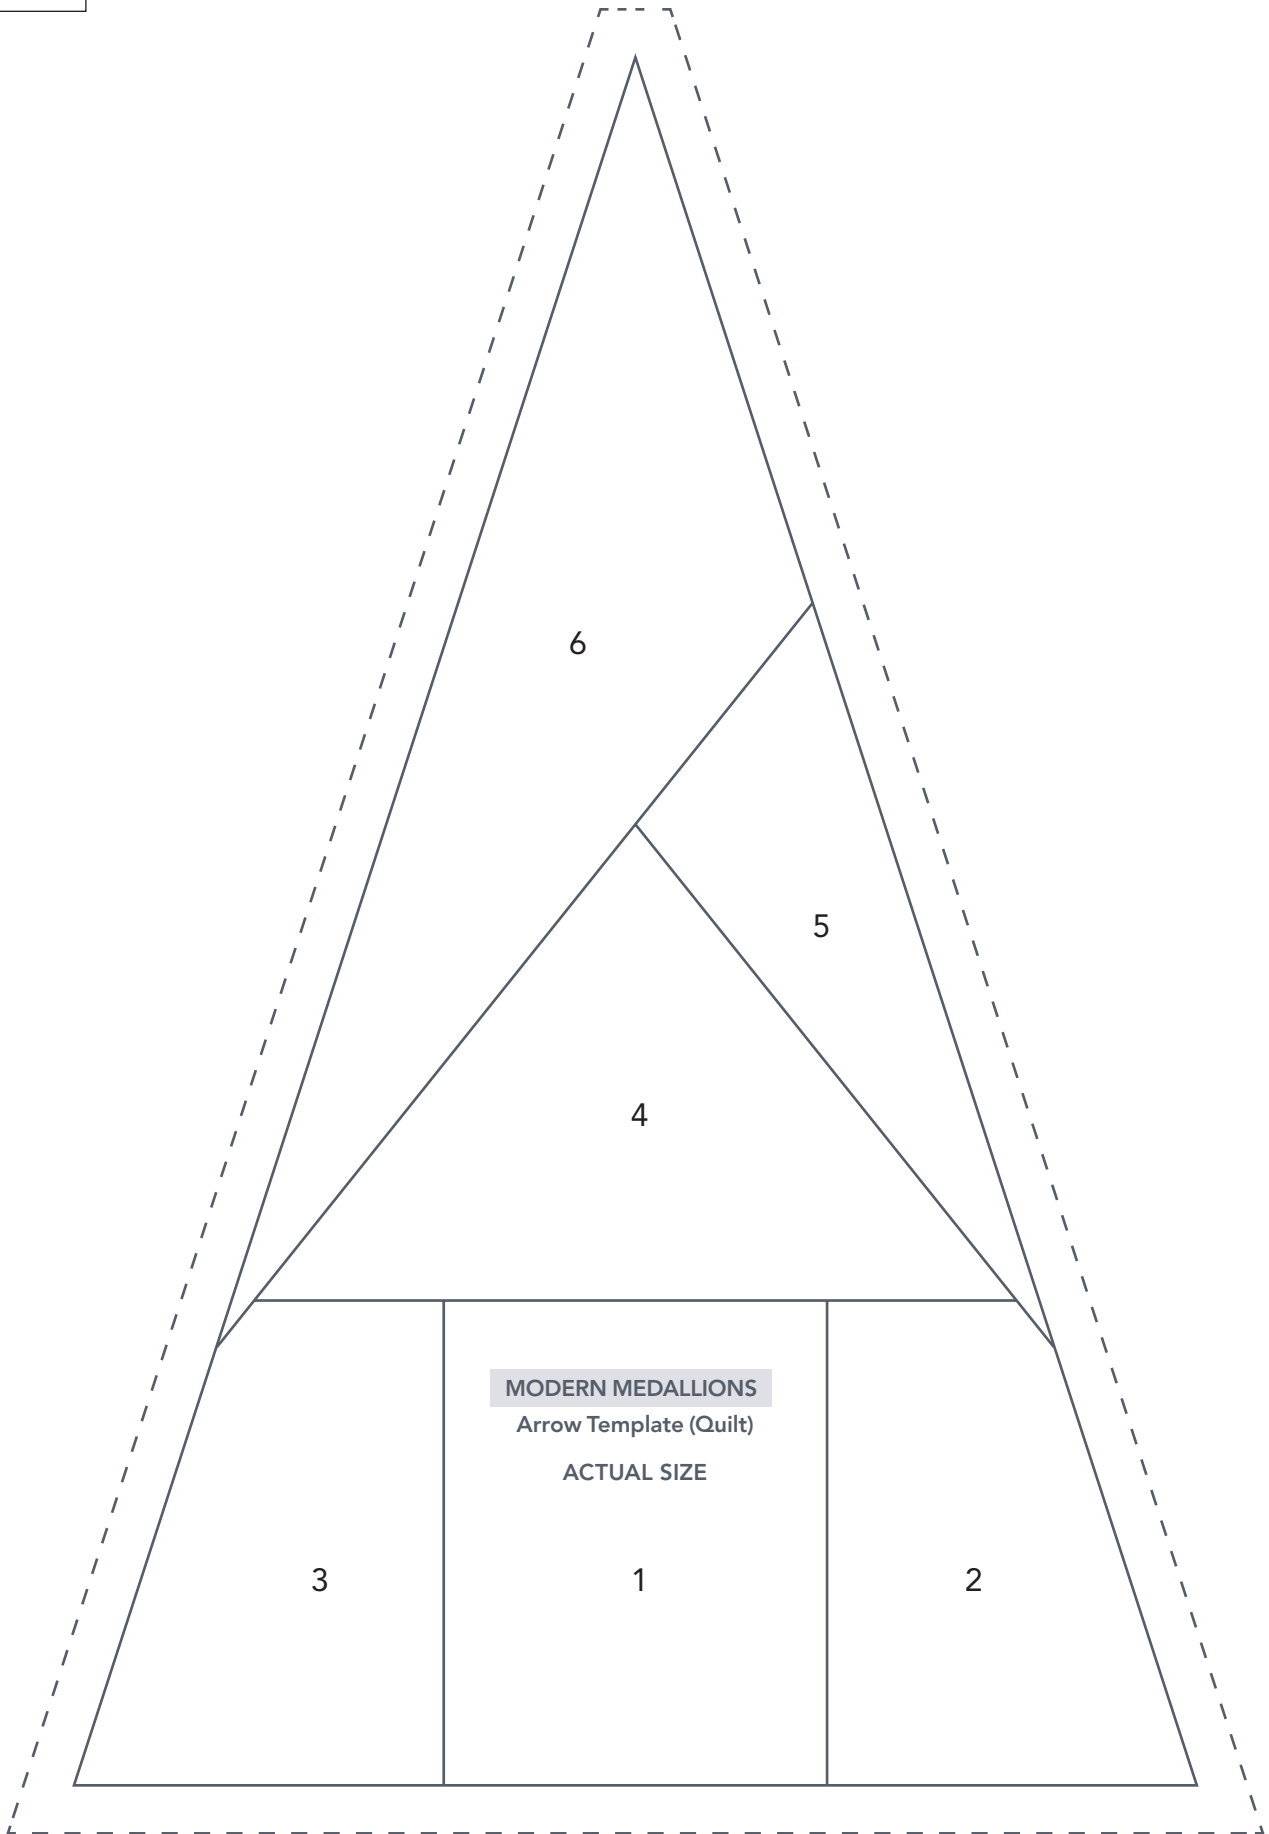

TEMPLATES

Issue 30

PRINT AT 100%

PRINT AT 100%
When printed at
the correct size, this
box will measure
1in square.

KASBAH CHIC

Michelle Wilkie

A large, irregular geometric shape with a diagonal cutout. The shape is defined by a top horizontal edge, a right vertical edge, a bottom horizontal edge, and a diagonal edge connecting the top-left and bottom-right corners. A diagonal cutout is present, starting from the top edge and extending towards the bottom-right corner.

KASBAH CHIC
Template B
ACTUAL SIZE

A large, irregular geometric shape with a diagonal cutout. The shape is defined by a top horizontal edge, a right vertical edge, a bottom horizontal edge, and a diagonal edge connecting the top-left and bottom-right corners. A diagonal cutout is present, starting from the top edge and extending towards the bottom-right corner.

KASBAH CHIC
Template A
ACTUAL SIZE

A large, irregular geometric shape with a diagonal cutout. The shape is defined by a top horizontal edge, a right vertical edge, a bottom horizontal edge, and a diagonal edge connecting the top-left and bottom-right corners. A diagonal cutout is present, starting from the top edge and extending towards the bottom-right corner.

PRINT AT 100%
When printed at
the correct size, this
box will measure
1in square.

MODERN MEDALLIONS

Lynne Goldsworthy

PRINT AT 100%
When printed at
the correct size, this
box will measure
1in square.

MODERN MEDALLIONS