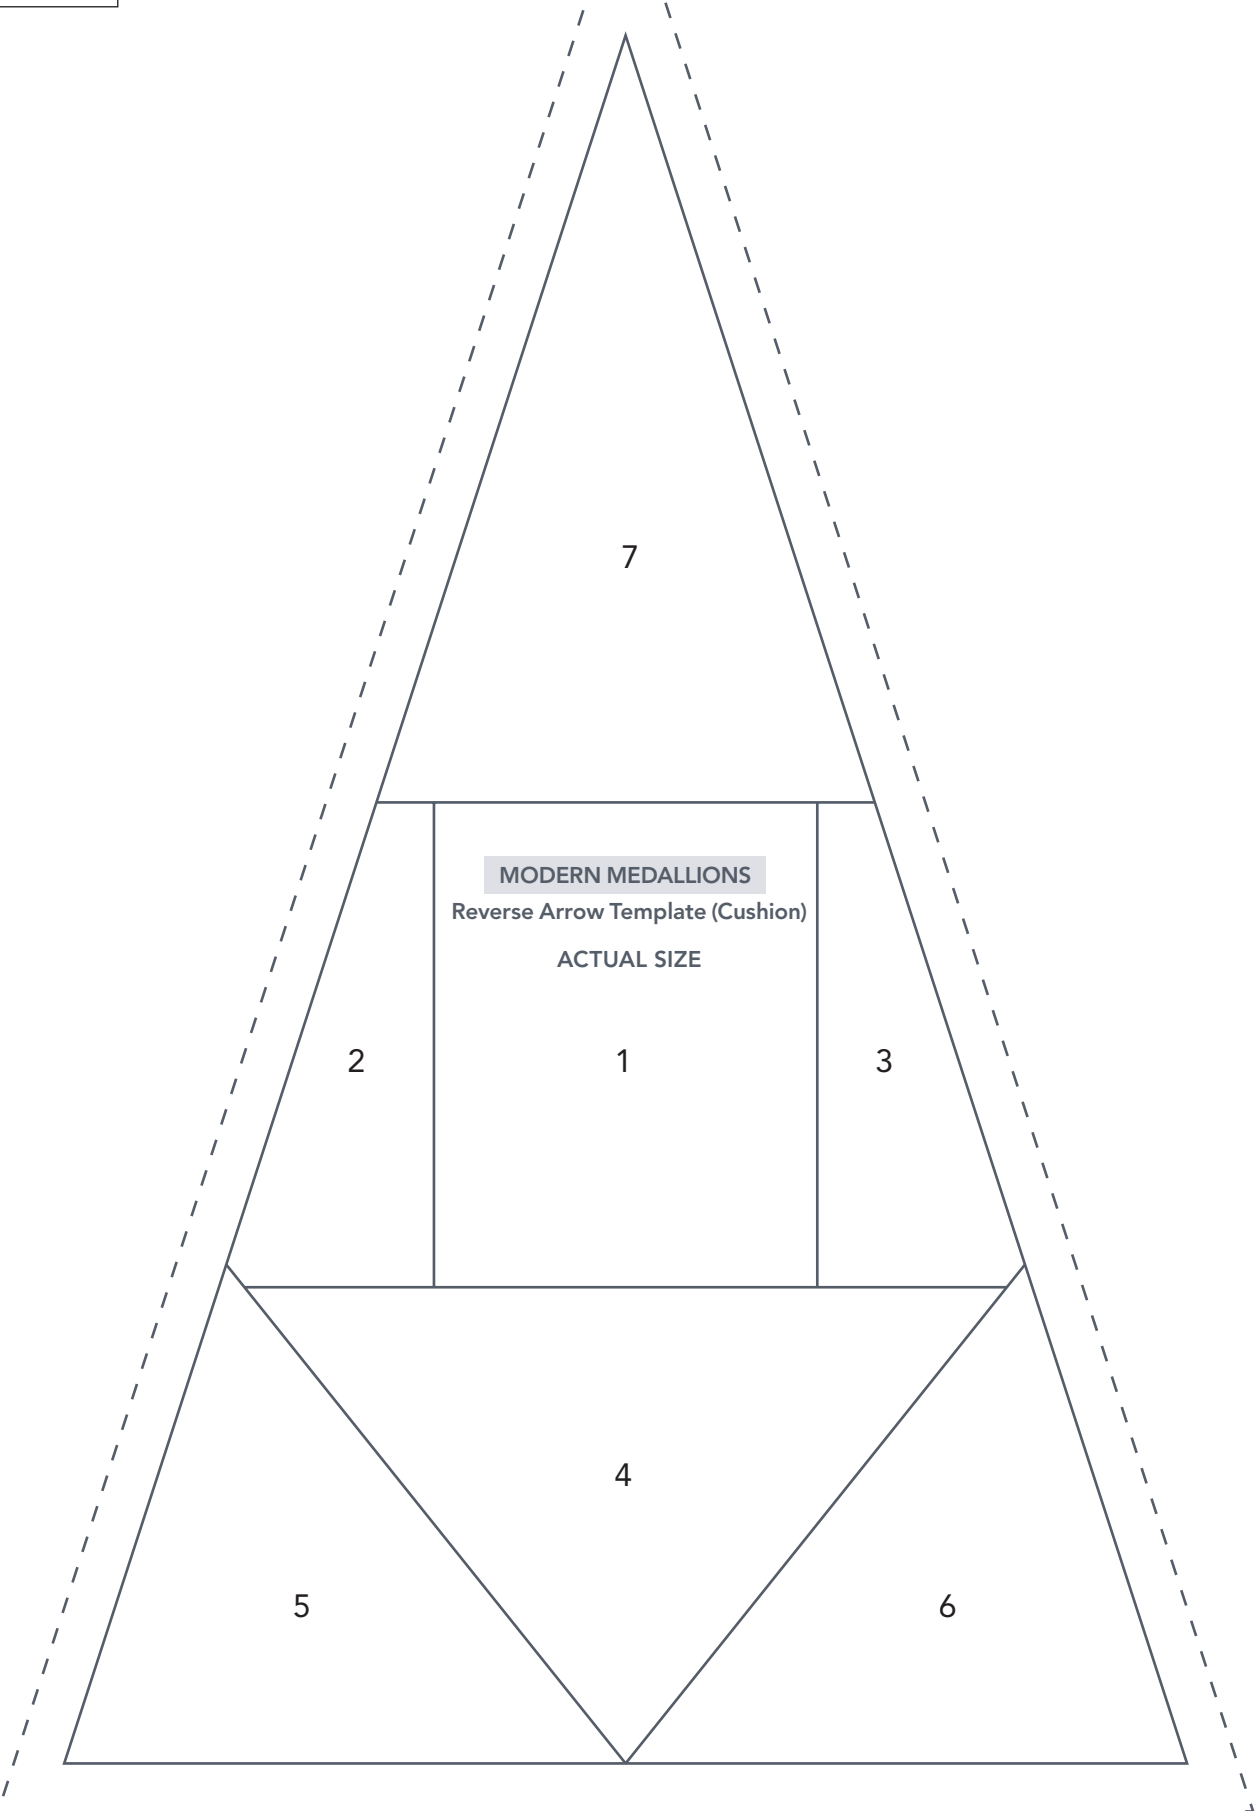

PRINT AT 100%
When printed at
the correct size, this
box will measure
1in square.

MODERN MEDALLIONS

Lynne Goldsworthy

Thank you for making this project from *Love Patchwork & Quilting*. The copyright for these templates belongs to the designer of the project. Please don't re-sell or distribute their work without permission. Please do not make any part of the templates or instructions available to others through your website or a third party website, or copy it multiple times without our permission. Copyright law protects creative work and unauthorised copying is illegal. We appreciate your help.