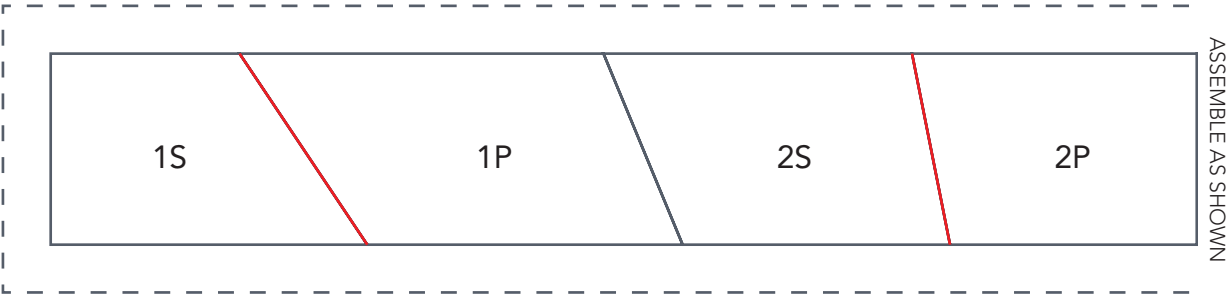

BLOCK OF THE MONTH

Template C

ACTUAL SIZE