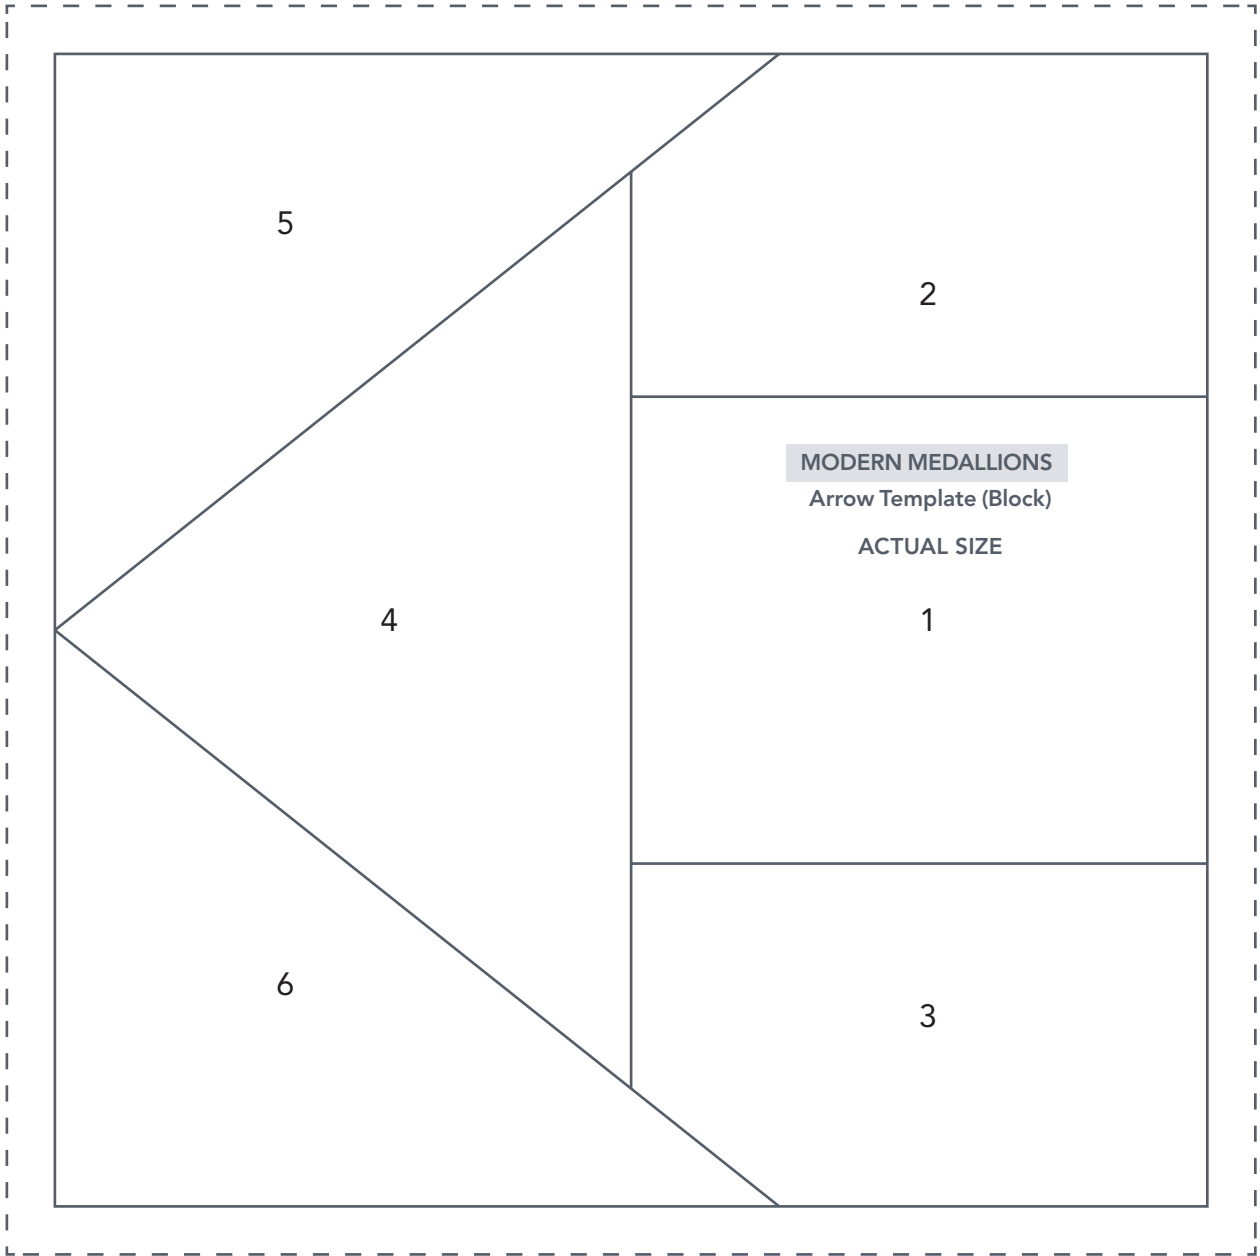

PRINT AT 100%
When printed at
the correct size, this
box will measure
1in square.

MODERN MEDALLIONS

Lynne Goldsworthy