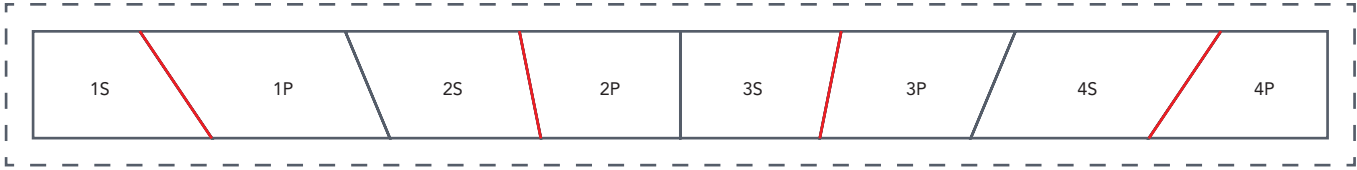

PRINT AT 100%
When printed at
the correct size, this
box will measure
1in square.

BLOCK OF THE MONTH

Lynne Goldsworthy

BLOCK OF THE MONTH

Template C

TEMPLATE ASSEMBLY GUIDE