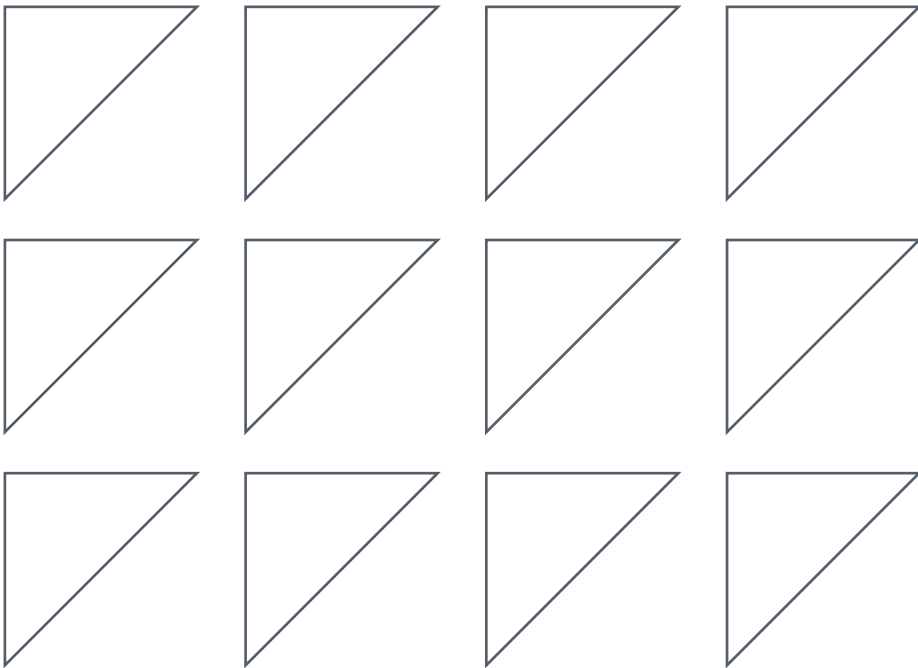

PRINT AT 100%
When printed at
the correct size, this
box will measure
1in square.

TECH FEATURE

Sarah Griffiths