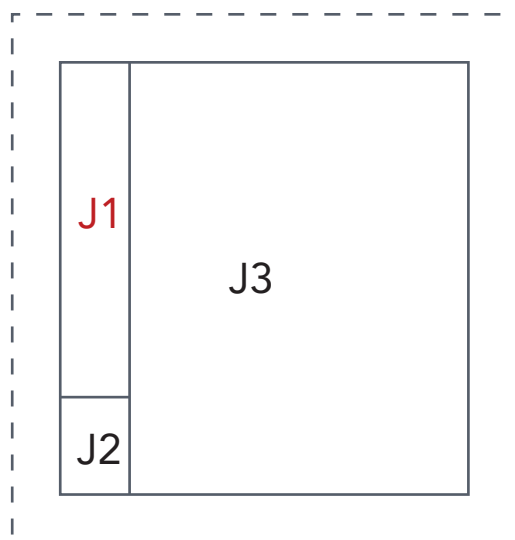

Dala Horse
Horse Body template (2 of 3)
ACTUAL SIZE

When printed at the correct size, this box will measure 1in / 26mm square

DALA HORSE

Jo Avery page 23 (cont)

When printed at the correct size, this box will measure 1in / 26mm square

When printed at the correct size, this box will measure 1in / 26mm square

DALA HORSE

Jo Avery page 23 (cont)

Dala Horse
Belly Belt template
ACTUAL SIZE

Dala Horse
Neck Belt template
ACTUAL SIZE

Dala Horse
Hexagon template
ACTUAL SIZE

Cityscape

Warsaw Block

ACTUAL SIZE

When printed at the correct size, this box will measure 1in / 26mm square

CITYSCAPE

Julianna Gasiorowska page 44 (cont)

Cityscape

Warsaw Block

ACTUAL SIZE

When printed at the correct size, this box will measure 1in / 26mm square

CITYSCAPE

Julianna Gasiorowska page 44 (cont)

Cityscape
New York Block
ACTUAL SIZE

When printed at the correct size, this box will measure 1in / 26mm square