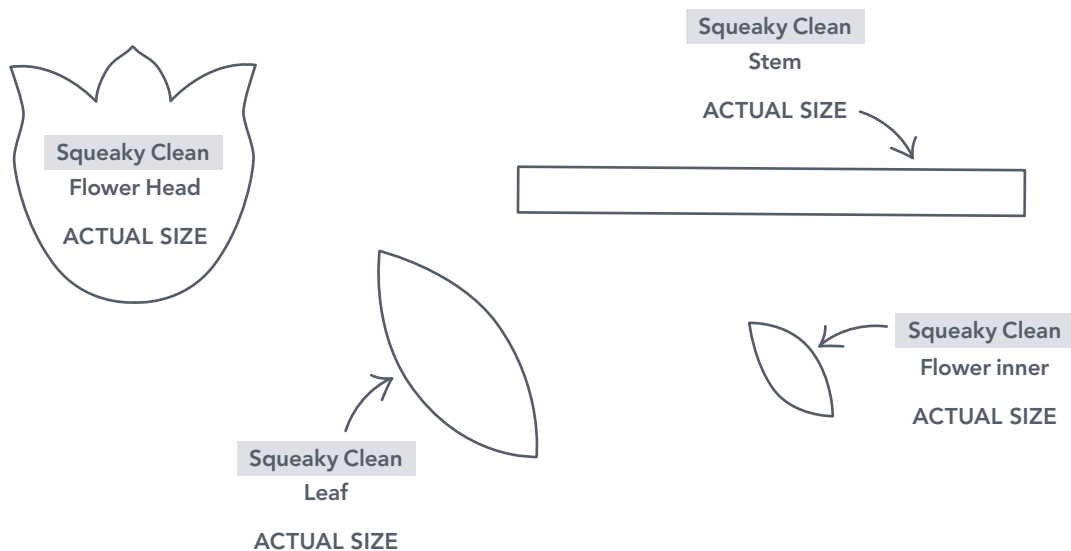

When printed at
the correct size, this
box will measure
1in / 26mm square

SQUEAKY CLEAN

Fiona Hesford page 63