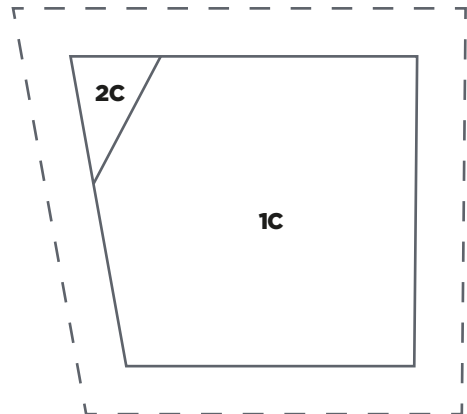

PRINT AT 100%
When printed at
the correct size, this
box will measure
1in square.

JOIN TO PART 2 OF 2

RETRO FLOW
Quilt Arc template (Part 1)
ACTUAL SIZE

RETRO FLOW
Quilt Arc template (Part 2)
ACTUAL SIZE

PRINT AT 100%
When printed at
the correct size, this
box will measure
11in square.

PEACE OUT!

Templates N-R
ACTUAL SIZE

TRY 3 ISSUES FOR £5!
www.buysubscriptions.com/LPDL20

PRINT AT 100%
When printed at
the correct size, this
box will measure
11in square.

PEACE OUT!
Templates M and F
ACTUAL SIZE

TRY 3 ISSUES FOR £5!
www.buysubscriptions.com/LPDL20

PRINT AT 100%
When printed at the correct size, this box will measure 7in square.

PEACE OUT!

Templates A–E
ACTUAL SIZE

TRY 3 ISSUES FOR £5!
www.buysubscriptions.com/LPDL20

PRINT AT 100%
 When printed at
 the correct size, this
 box will measure
 1in square.

PEACE OUT!
 Templates G-L
 ACTUAL SIZE

TRY 3 ISSUES FOR £5!
www.buysubscriptions.com/LPDL20