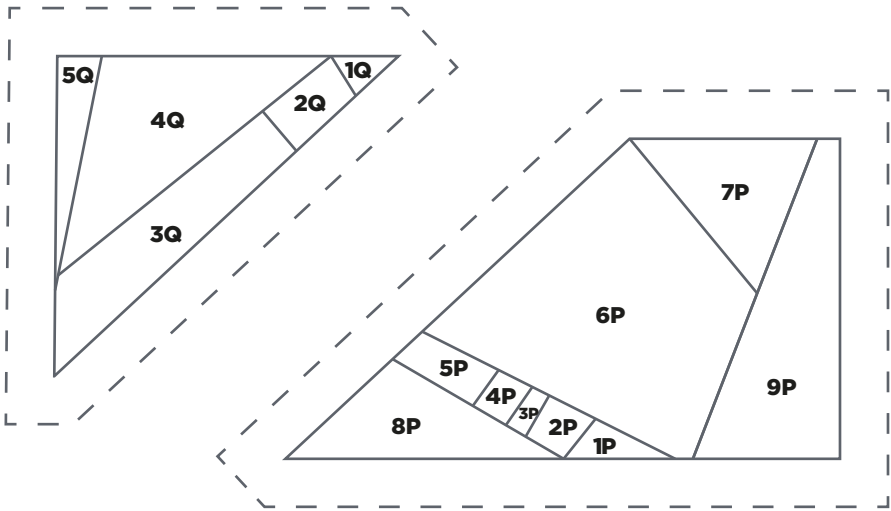

PRINT AT 100%
When printed at
the correct size, this
box will measure
1in square.

JOIN TO PART 2 OF 2

RETRO FLOW
Quilt Arc template (Part 1)
ACTUAL SIZE

RETRO FLOW
Quilt Arc template (Part 2)
ACTUAL SIZE

PRINT AT 100%
When printed at
the correct size, this
box will measure
11in square.

JOIN TO B6 PART 1 OF 2

RETRO FLOW

Quilt Quarter Circle template (Part 2)

ACTUAL SIZE

TRY 3 ISSUES FOR £5!
www.buysubscriptions.com/LPDL20

PRINT AT 100%
When printed at
the correct size, this
box will measure
1in square.

RETRO FLOW
Cushion Arc template
ACTUAL SIZE

RETRO FLOW
Cushion Quarter Circle template
ACTUAL SIZE

TRY 3 ISSUES FOR £5!
www.buysubscriptions.com/LPDL20

PRINT AT 100%
When printed at
the correct size, this
box will measure
11in square.

PEACE OUT!

Templates N-R
ACTUAL SIZE

TRY 3 ISSUES FOR £5!
www.buysubscriptions.com/LPDL20

PRINT AT 100%
When printed at
the correct size, this
box will measure
11in square.