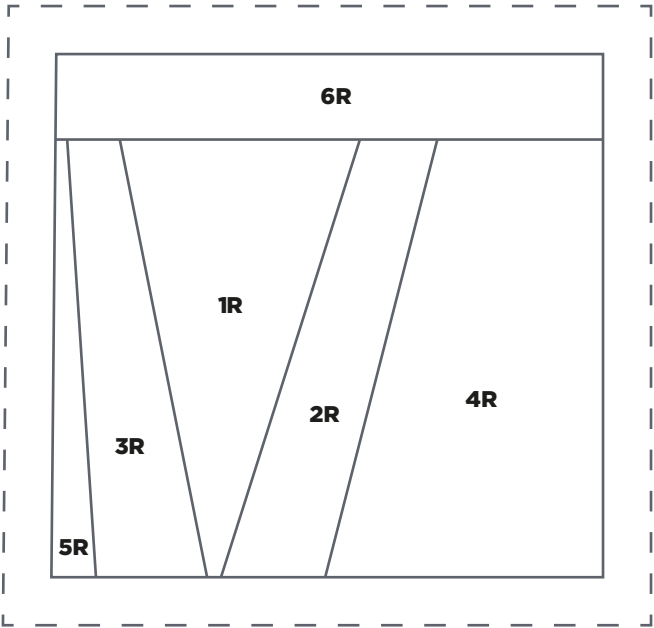

PRINT AT 100%
When printed at
the correct size, this
box will measure
1in square.

JOIN TO PART 2 OF 2

RETRO FLOW
Quilt Arc template (Part 1)
ACTUAL SIZE

RETRO FLOW
Quilt Arc template (Part 2)
ACTUAL SIZE

PRINT AT 100%
When printed at
the correct size, this
box will measure
11in square.

JOIN TO B6 PART 1 OF 2

RETRO FLOW

Quilt Quarter Circle template (Part 2)

ACTUAL SIZE

TRY 3 ISSUES FOR £5!
www.buysubscriptions.com/LPDL20

PRINT AT 100%
When printed at
the correct size, this
box will measure
1in square.

RETRO FLOW
Cushion Arc template
ACTUAL SIZE

RETRO FLOW
Cushion Quarter Circle template
ACTUAL SIZE

TRY 3 ISSUES FOR £5!
www.buysubscriptions.com/LPDL20

PRINT AT 100%
When printed at
the correct size, this
box will measure
11in square.

PEACE OUT!

Templates N-R
ACTUAL SIZE

TRY 3 ISSUES FOR £5!
www.buysubscriptions.com/LPDL20

PRINT AT 100%
When printed at
the correct size, this
box will measure
11in square.