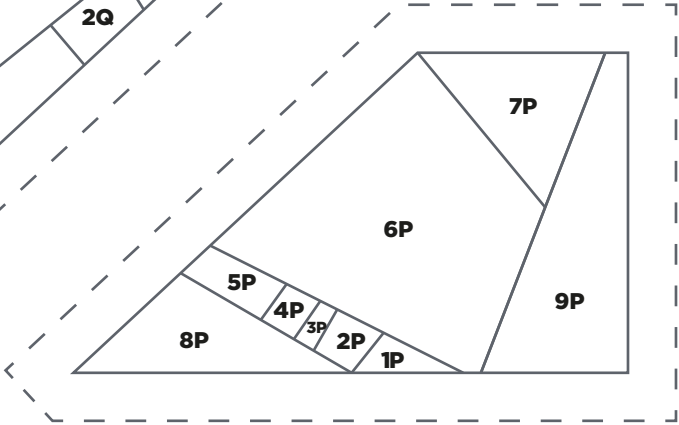

PRINT AT 100%
When printed at
the correct size, this
box will measure
1in square.

JOIN TO PART 2 OF 2

RETRO FLOW
Quilt Arc template (Part 1)
ACTUAL SIZE

RETRO FLOW
Quilt Arc template (Part 2)
ACTUAL SIZE

PRINT AT 100%
When printed at
the correct size, this
box will measure
11in square.

JOIN TO B6 PART 1 OF 2

RETRO FLOW

Quilt Quarter Circle template (Part 2)

ACTUAL SIZE

TRY 3 ISSUES FOR £5!
www.buysubscriptions.com/LPDL20

PRINT AT 100%
When printed at
the correct size, this
box will measure
1in square.

RETRO FLOW
Cushion Arc template
ACTUAL SIZE

RETRO FLOW
Cushion Quarter Circle template
ACTUAL SIZE

TRY 3 ISSUES FOR £5!
www.buysubscriptions.com/LPDL20

PRINT AT 100%
When printed at
the correct size, this
box will measure
11in square.

PEACE OUT!

Templates N-R
ACTUAL SIZE

TRY 3 ISSUES FOR £5!
www.buysubscriptions.com/LPDL20

PRINT AT 100%
When printed at
the correct size, this
box will measure
11in square.