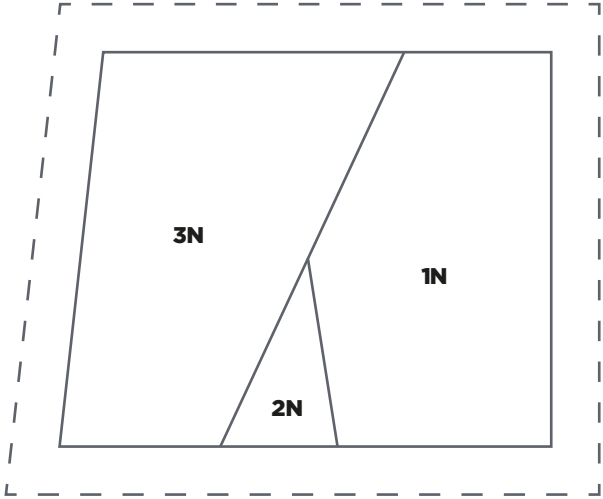

PRINT AT 100%
When printed at
the correct size, this
box will measure
1in square.

JOIN TO PART 2 OF 2

RETRO FLOW
Quilt Arc template (Part 1)
ACTUAL SIZE

RETRO FLOW
Quilt Arc template (Part 2)
ACTUAL SIZE

PRINT AT 100%
When printed at
the correct size, this
box will measure
11in square.

JOIN TO B6 PART 1 OF 2

RETRO FLOW

Quilt Quarter Circle template (Part 2)

ACTUAL SIZE

TRY 3 ISSUES FOR £5!
www.buysubscriptions.com/LPDL20

PRINT AT 100%
When printed at
the correct size, this
box will measure
1in square.

RETRO FLOW
Cushion Arc template
ACTUAL SIZE

RETRO FLOW
Cushion Quarter Circle template
ACTUAL SIZE

TRY 3 ISSUES FOR £5!
www.buysubscriptions.com/LPDL20

PRINT AT 100%
When printed at
the correct size, this
box will measure
11in square.

PEACE OUT!

Templates N-R
ACTUAL SIZE

TRY 3 ISSUES FOR £5!
www.buysubscriptions.com/LPDL20

PRINT AT 100%
When printed at
the correct size, this
box will measure
11in square.