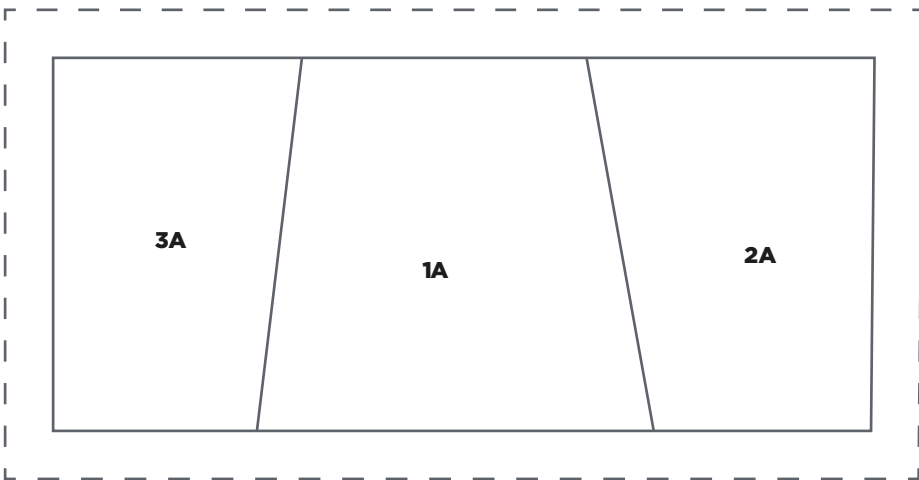

PEACE OUT!
Templates M and F
ACTUAL SIZE

TRY 3 ISSUES FOR £5!
www.buysubscriptions.com/LPDL20

PRINT AT 100%
When printed at the correct size, this box will measure 7in square.

PEACE OUT!

Templates A–E
ACTUAL SIZE

TRY 3 ISSUES FOR £5!
www.buysubscriptions.com/LPDL20

PRINT AT 100%
 When printed at
 the correct size, this
 box will measure
 1in square.

PEACE OUT!
 Templates G-L
 ACTUAL SIZE

TRY 3 ISSUES FOR £5!
www.buysubscriptions.com/LPDL20