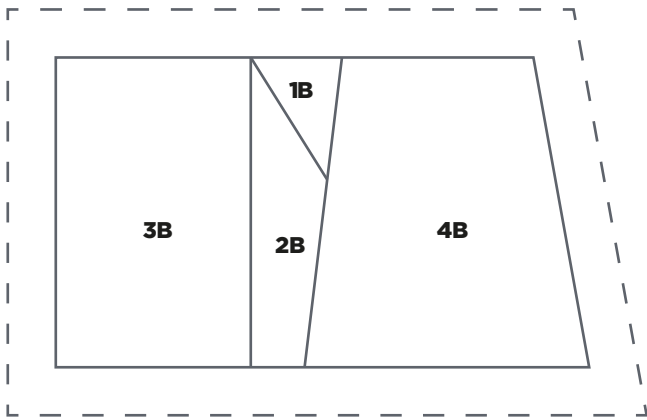

PRINT AT 100%
When printed at
the correct size, this
box will measure
11in square.

PEACE OUT!

Templates N-R
ACTUAL SIZE

TRY 3 ISSUES FOR £5!
www.buysubscriptions.com/LPDL20

PRINT AT 100%
When printed at
the correct size, this
box will measure
11in square.

PEACE OUT!
Templates M and F
ACTUAL SIZE

TRY 3 ISSUES FOR £5!
www.buysubscriptions.com/LPDL20

PRINT AT 100%
When printed at the correct size, this box will measure 7in square.

PEACE OUT!

Templates A–E
ACTUAL SIZE

TRY 3 ISSUES FOR £5!
www.buysubscriptions.com/LPDL20

PRINT AT 100%
 When printed at
 the correct size, this
 box will measure
 1in square.

PEACE OUT!
 Templates G-L
 ACTUAL SIZE

TRY 3 ISSUES FOR £5!
www.buysubscriptions.com/LPDL20