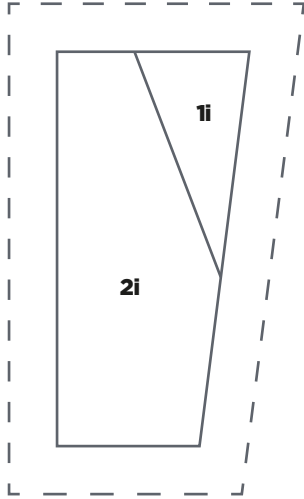

PRINT AT 100%
When printed at
the correct size, this
box will measure
11in square.

JOIN TO B6 PART 1 OF 2

RETRO FLOW

Quilt Quarter Circle template (Part 2)

ACTUAL SIZE

TRY 3 ISSUES FOR £5!
www.buysubscriptions.com/LPDL20

PRINT AT 100%
When printed at
the correct size, this
box will measure
11in square.

PEACE OUT!

Templates N-R
ACTUAL SIZE

TRY 3 ISSUES FOR £5!
www.buysubscriptions.com/LPDL20

PRINT AT 100%
When printed at
the correct size, this
box will measure
11in square.

PEACE OUT!
Templates M and F
ACTUAL SIZE

TRY 3 ISSUES FOR £5!
www.buysubscriptions.com/LPDL20

PRINT AT 100%
When printed at the correct size, this box will measure 7in square.

PEACE OUT!

Templates A–E
ACTUAL SIZE

TRY 3 ISSUES FOR £5!
www.buysubscriptions.com/LPDL20

PRINT AT 100%
 When printed at
 the correct size, this
 box will measure
 1in square.

PEACE OUT!
 Templates G-L
 ACTUAL SIZE

TRY 3 ISSUES FOR £5!
www.buysubscriptions.com/LPDL20