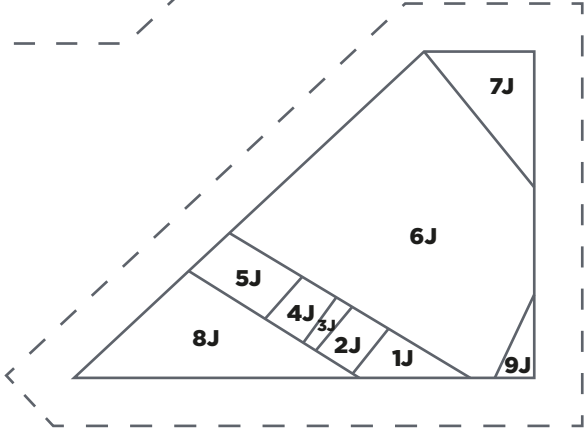

PRINT AT 100%
When printed at
the correct size, this
box will measure
11in square.

PEACE OUT!

Templates N-R
ACTUAL SIZE

TRY 3 ISSUES FOR £5!
www.buysubscriptions.com/LPDL20

PRINT AT 100%
When printed at
the correct size, this
box will measure
11in square.

PEACE OUT!
Templates M and F
ACTUAL SIZE

TRY 3 ISSUES FOR £5!
www.buysubscriptions.com/LPDL20

PRINT AT 100%
When printed at the correct size, this box will measure 7in square.

PEACE OUT!

Templates A–E
ACTUAL SIZE

TRY 3 ISSUES FOR £5!
www.buysubscriptions.com/LPDL20

PRINT AT 100%
 When printed at
 the correct size, this
 box will measure
 1in square.

PEACE OUT!
 Templates G-L
 ACTUAL SIZE

TRY 3 ISSUES FOR £5!
www.buysubscriptions.com/LPDL20