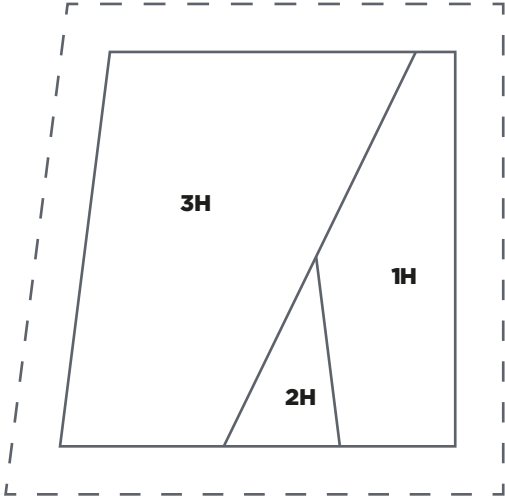

PRINT AT 100%
When printed at
the correct size, this
box will measure
1in square.

JOIN TO PART 2 OF 2

RETRO FLOW
Quilt Arc template (Part 1)
ACTUAL SIZE

RETRO FLOW
Quilt Arc template (Part 2)
ACTUAL SIZE

PRINT AT 100%
When printed at
the correct size, this
box will measure
11in square.

PEACE OUT!

Templates N-R
ACTUAL SIZE

TRY 3 ISSUES FOR £5!
www.buysubscriptions.com/LPDL20

PRINT AT 100%
When printed at
the correct size, this
box will measure
11in square.

PEACE OUT!
Templates M and F
ACTUAL SIZE

TRY 3 ISSUES FOR £5!
www.buysubscriptions.com/LPDL20

PRINT AT 100%
When printed at the correct size, this box will measure 7in square.

PEACE OUT!

Templates A–E
ACTUAL SIZE

TRY 3 ISSUES FOR £5!
www.buysubscriptions.com/LPDL20

PRINT AT 100%
 When printed at
 the correct size, this
 box will measure
 1in square.

PEACE OUT!
 Templates G-L
 ACTUAL SIZE

TRY 3 ISSUES FOR £5!
www.buysubscriptions.com/LPDL20