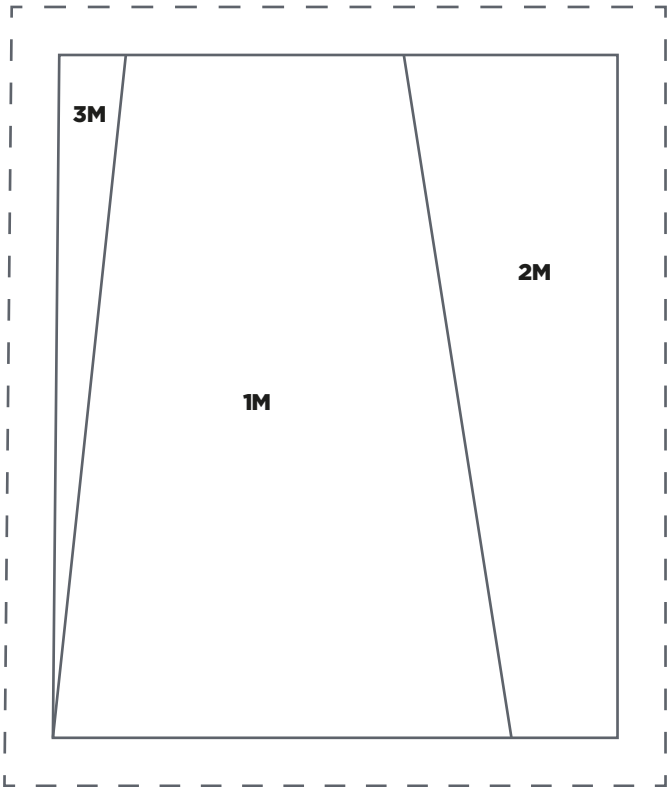

PRINT AT 100%
When printed at
the correct size, this
box will measure
1in square.

JOIN TO PART 2 OF 2

RETRO FLOW
Quilt Arc template (Part 1)
ACTUAL SIZE

RETRO FLOW
Quilt Arc template (Part 2)
ACTUAL SIZE

PRINT AT 100%
When printed at
the correct size, this
box will measure
1in square.

RETRO FLOW
Cushion Arc template
ACTUAL SIZE

RETRO FLOW
Cushion Quarter Circle template
ACTUAL SIZE

TRY 3 ISSUES FOR £5!
www.buysubscriptions.com/LPDL20

PRINT AT 100%
When printed at
the correct size, this
box will measure
11in square.

PEACE OUT!

Templates N-R
ACTUAL SIZE

TRY 3 ISSUES FOR £5!
www.buysubscriptions.com/LPDL20

PRINT AT 100%
When printed at
the correct size, this
box will measure
11in square.

PEACE OUT!
Templates M and F
ACTUAL SIZE

TRY 3 ISSUES FOR £5!
www.buysubscriptions.com/LPDL20

PRINT AT 100%
When printed at the correct size, this box will measure 7in square.

PEACE OUT!

Templates A–E
ACTUAL SIZE