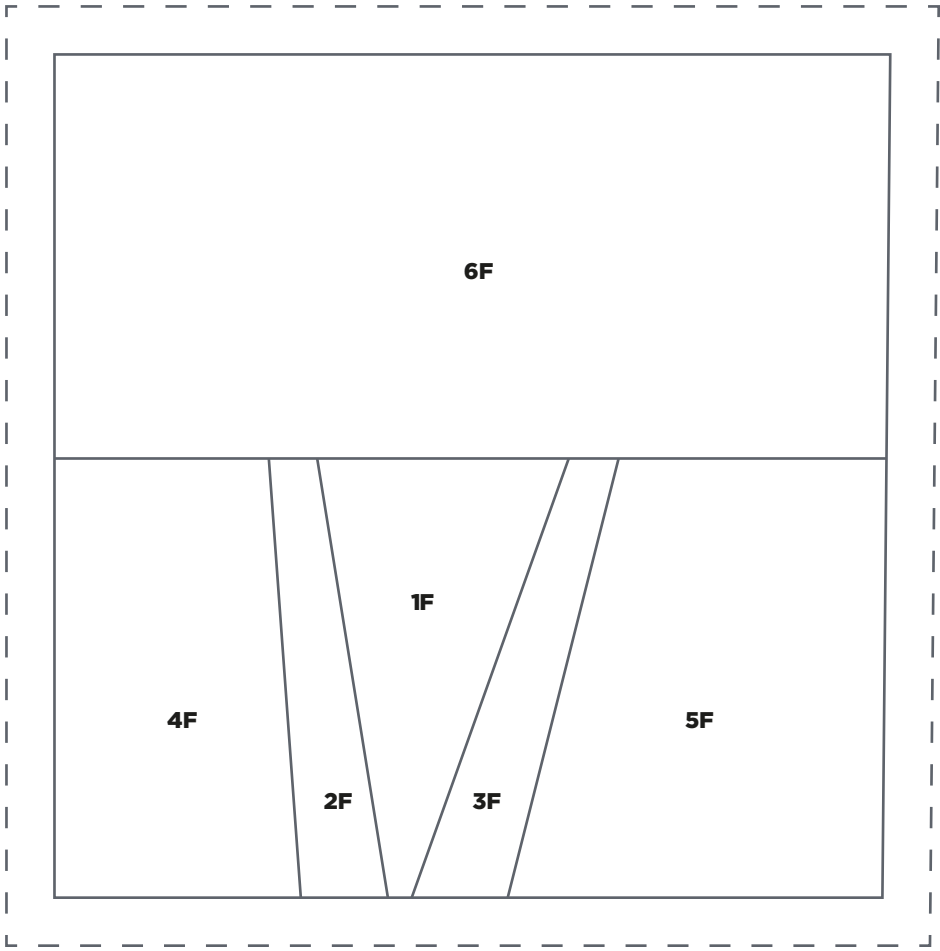

PRINT AT 100%
When printed at
the correct size, this
box will measure
11in square.

JOIN TO B6 PART 1 OF 2

RETRO FLOW

Quilt Quarter Circle template (Part 2)

ACTUAL SIZE

TRY 3 ISSUES FOR £5!
www.buysubscriptions.com/LPDL20

PRINT AT 100%
When printed at
the correct size, this
box will measure
1in square.

RETRO FLOW
Cushion Arc template
ACTUAL SIZE

RETRO FLOW
Cushion Quarter Circle template
ACTUAL SIZE

TRY 3 ISSUES FOR £5!
www.buysubscriptions.com/LPDL20

PRINT AT 100%
When printed at
the correct size, this
box will measure
11in square.

PEACE OUT!

Templates N-R
ACTUAL SIZE

TRY 3 ISSUES FOR £5!
www.buysubscriptions.com/LPDL20

PRINT AT 100%
When printed at
the correct size, this
box will measure
11in square.

PEACE OUT!
Templates M and F
ACTUAL SIZE

TRY 3 ISSUES FOR £5!
www.buysubscriptions.com/LPDL20

PRINT AT 100%
When printed at the correct size, this box will measure 7in square.

PEACE OUT!

Templates A–E
ACTUAL SIZE