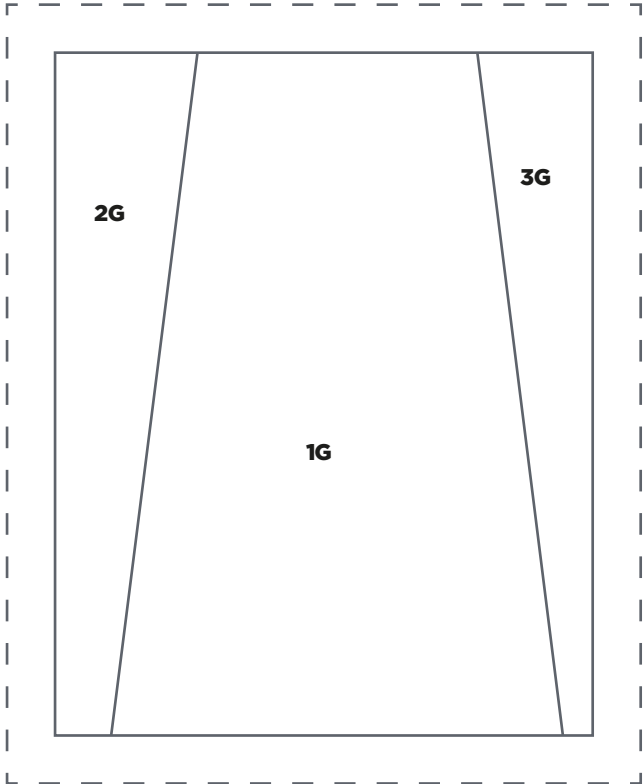

PRINT AT 100%
When printed at
the correct size, this
box will measure
1in square.

RETRO FLOW
Cushion Arc template
ACTUAL SIZE

RETRO FLOW
Cushion Quarter Circle template
ACTUAL SIZE

TRY 3 ISSUES FOR £5!
www.buysubscriptions.com/LPDL20

PRINT AT 100%
When printed at
the correct size, this
box will measure
11in square.

PEACE OUT!

Templates N-R
ACTUAL SIZE

TRY 3 ISSUES FOR £5!
www.buysubscriptions.com/LPDL20

PRINT AT 100%
When printed at
the correct size, this
box will measure
11in square.

PEACE OUT!
Templates M and F
ACTUAL SIZE

TRY 3 ISSUES FOR £5!
www.buysubscriptions.com/LPDL20

PRINT AT 100%
When printed at the correct size, this box will measure 7in square.

PEACE OUT!

Templates A–E
ACTUAL SIZE

TRY 3 ISSUES FOR £5!
www.buysubscriptions.com/LPDL20

PRINT AT 100%
 When printed at
 the correct size, this
 box will measure
 1in square.

PEACE OUT!
 Templates G-L
 ACTUAL SIZE

TRY 3 ISSUES FOR £5!
www.buysubscriptions.com/LPDL20