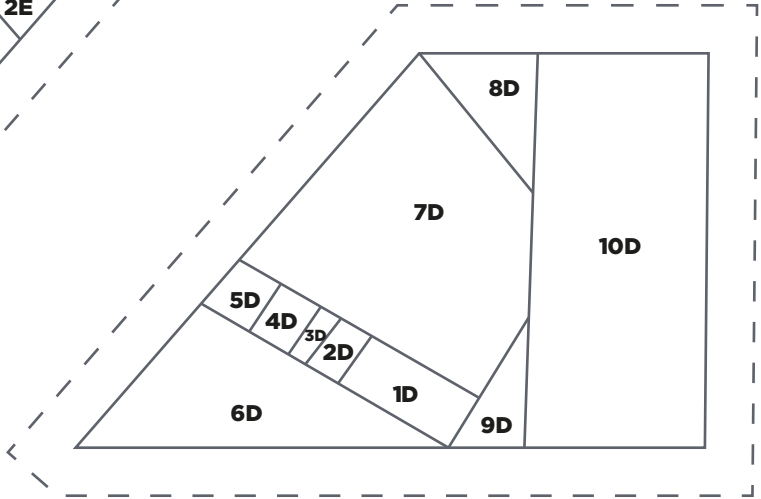

PRINT AT 100%
When printed at
the correct size, this
box will measure
1in square.

JOIN TO PART 2 OF 2

RETRO FLOW
Quilt Arc template (Part 1)
ACTUAL SIZE

RETRO FLOW
Quilt Arc template (Part 2)
ACTUAL SIZE

PRINT AT 100%
When printed at
the correct size, this
box will measure
11in square.

PEACE OUT!

Templates N-R
ACTUAL SIZE

TRY 3 ISSUES FOR £5!
www.buysubscriptions.com/LPDL20

PRINT AT 100%
When printed at
the correct size, this
box will measure
11in square.

PEACE OUT!
Templates M and F
ACTUAL SIZE

TRY 3 ISSUES FOR £5!
www.buysubscriptions.com/LPDL20

PRINT AT 100%
When printed at the correct size, this box will measure 7in square.

PEACE OUT!

Templates A–E
ACTUAL SIZE

TRY 3 ISSUES FOR £5!
www.buysubscriptions.com/LPDL20

PRINT AT 100%
 When printed at
 the correct size, this
 box will measure
 1in square.

PEACE OUT!
 Templates G-L
 ACTUAL SIZE

TRY 3 ISSUES FOR £5!
www.buysubscriptions.com/LPDL20