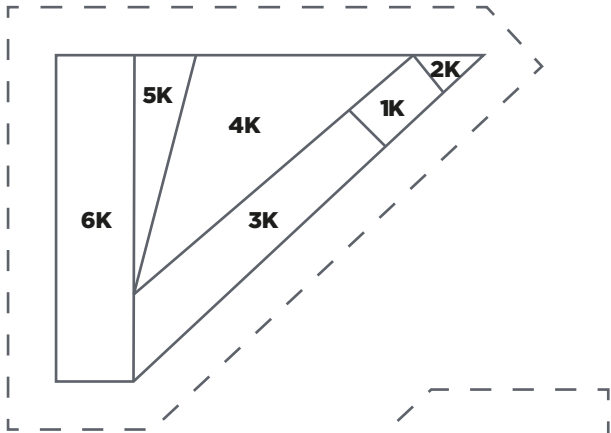

PRINT AT 100%
When printed at
the correct size, this
box will measure
1in square.

JOIN TO PART 2 OF 2

RETRO FLOW
Quilt Arc template (Part 1)
ACTUAL SIZE

RETRO FLOW
Quilt Arc template (Part 2)
ACTUAL SIZE

PRINT AT 100%
When printed at
the correct size, this
box will measure
11in square.

PEACE OUT!

Templates N-R
ACTUAL SIZE

TRY 3 ISSUES FOR £5!
www.buysubscriptions.com/LPDL20

PRINT AT 100%
When printed at
the correct size, this
box will measure
11in square.

PEACE OUT!
Templates M and F
ACTUAL SIZE

TRY 3 ISSUES FOR £5!
www.buysubscriptions.com/LPDL20

PRINT AT 100%
When printed at the correct size, this box will measure 7in square.

PEACE OUT!

Templates A–E
ACTUAL SIZE

TRY 3 ISSUES FOR £5!
www.buysubscriptions.com/LPDL20

PRINT AT 100%
 When printed at
 the correct size, this
 box will measure
 1in square.

PEACE OUT!
 Templates G-L
 ACTUAL SIZE

TRY 3 ISSUES FOR £5!
www.buysubscriptions.com/LPDL20