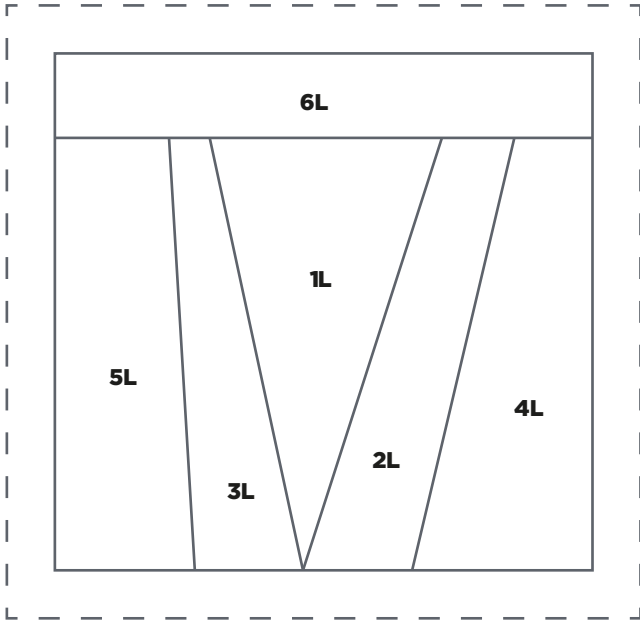

PRINT AT 100%
When printed at
the correct size, this
box will measure
1in square.

JOIN TO PART 2 OF 2

RETRO FLOW
Quilt Arc template (Part 1)
ACTUAL SIZE

RETRO FLOW
Quilt Arc template (Part 2)
ACTUAL SIZE

PRINT AT 100%
When printed at
the correct size, this
box will measure
11in square.

PEACE OUT!

Templates N-R
ACTUAL SIZE

TRY 3 ISSUES FOR £5!
www.buysubscriptions.com/LPDL20

PRINT AT 100%
When printed at
the correct size, this
box will measure
11in square.

PEACE OUT!
Templates M and F
ACTUAL SIZE

TRY 3 ISSUES FOR £5!
www.buysubscriptions.com/LPDL20

PRINT AT 100%
When printed at the correct size, this box will measure 7in square.

PEACE OUT!

Templates A–E
ACTUAL SIZE

TRY 3 ISSUES FOR £5!
www.buysubscriptions.com/LPDL20

PRINT AT 100%
 When printed at
 the correct size, this
 box will measure
 1in square.

PEACE OUT!
 Templates G-L
 ACTUAL SIZE

TRY 3 ISSUES FOR £5!
www.buysubscriptions.com/LPDL20