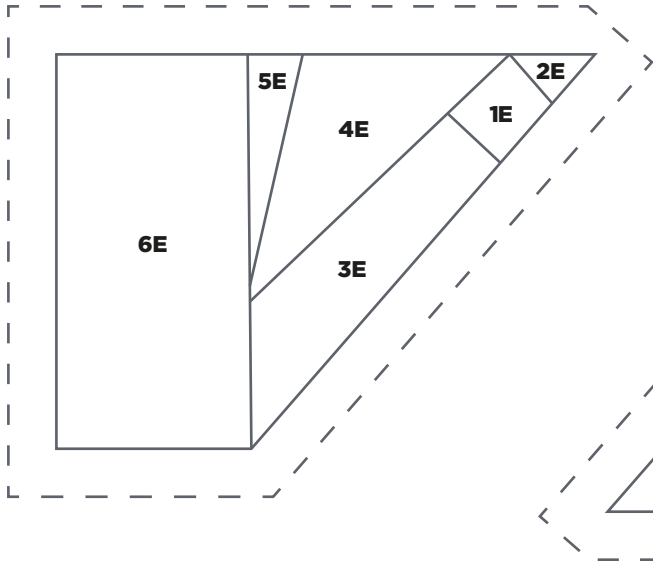

PRINT AT 100%
When printed at
the correct size, this
box will measure
1in square.

JOIN TO PART 2 OF 2

RETRO FLOW
Quilt Arc template (Part 1)
ACTUAL SIZE

RETRO FLOW
Quilt Arc template (Part 2)
ACTUAL SIZE

PRINT AT 100%
When printed at
the correct size, this
box will measure
11in square.

PEACE OUT!

Templates N-R
ACTUAL SIZE

TRY 3 ISSUES FOR £5!
www.buysubscriptions.com/LPDL20

PRINT AT 100%
When printed at
the correct size, this
box will measure
11in square.

PEACE OUT!
Templates M and F
ACTUAL SIZE

TRY 3 ISSUES FOR £5!
www.buysubscriptions.com/LPDL20

PRINT AT 100%
When printed at the correct size, this box will measure 7in square.

PEACE OUT!

Templates A–E
ACTUAL SIZE

TRY 3 ISSUES FOR £5!
www.buysubscriptions.com/LPDL20

PRINT AT 100%
 When printed at
 the correct size, this
 box will measure
 1in square.

PEACE OUT!
 Templates G-L
 ACTUAL SIZE

TRY 3 ISSUES FOR £5!
www.buysubscriptions.com/LPDL20