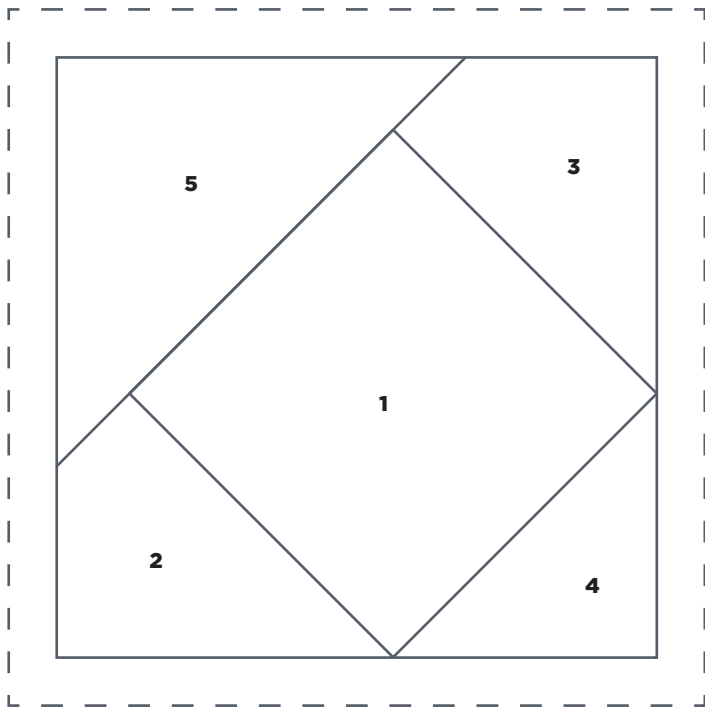

PRINT AT 100%
When printed at
the correct size, this
box will measure
1in square.

PIECING PARTY
Template Q
ACTUAL SIZE

JOIN TO PART 1 OF 3