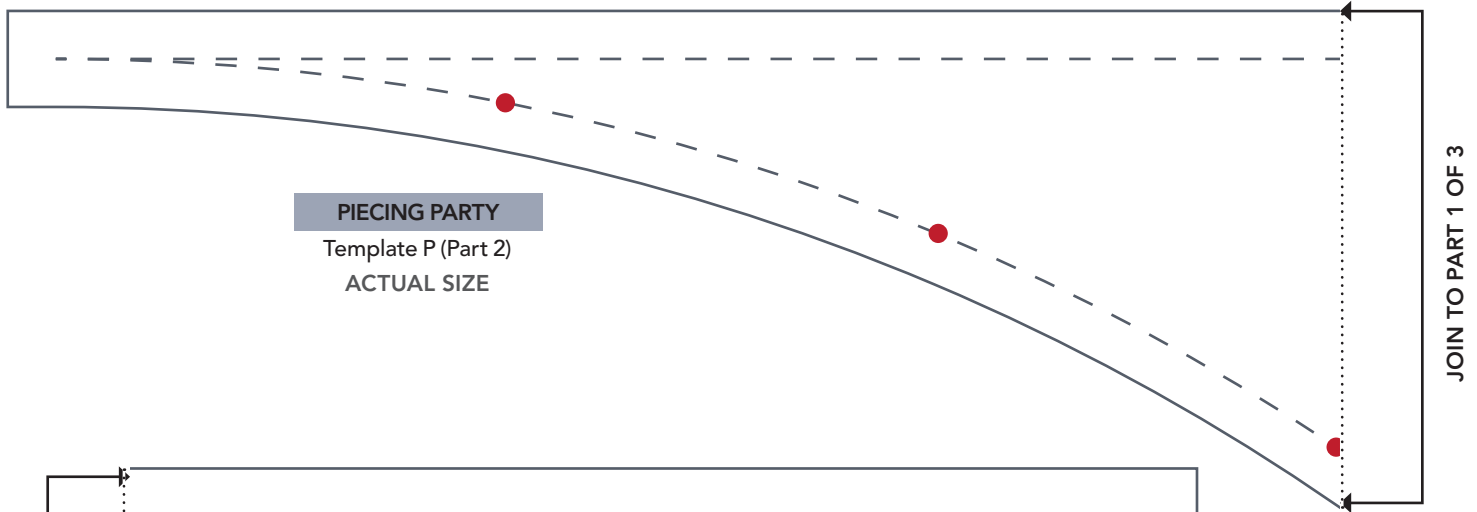

PRINT AT 100%
When printed at
the correct size, this
box will measure
1in square.

TRY 3 ISSUES FOR £5!
www.buysubscriptions.com/LPDL20