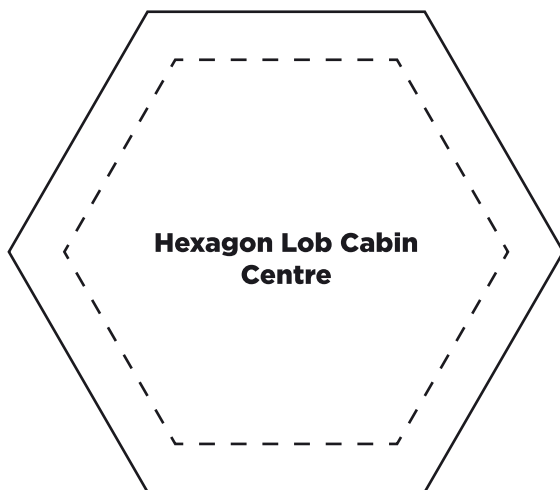

INSIDE! PROJECTS, TEMPLATES, STEP-BY-STEP TUTORIALS

GIFT TEMPLATE

Issue 164

PRINT AT 100%

PRINT AT 100%

When printed at the correct size, this box will measure 1in square.

**HEXAGON LOG CABIN
RULER TEMPLATE**

ACTUAL SIZE

**HEXAGON LOG CABIN
RULER TEMPLATE**

ACTUAL SIZE