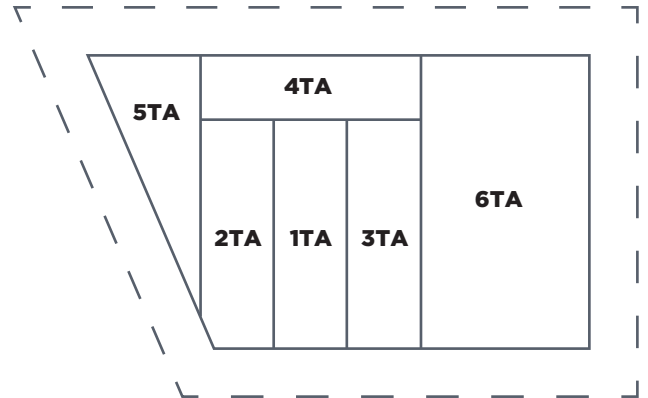

**FLORAL JOY**

Template A (Part 2)

ACTUAL SIZE

2B

**FLORAL JOY**

Template B (Part 2)

ACTUAL SIZE

JOIN TO PART 1 OF 2

**PRINT AT 100%**

When printed at the correct size, this box will measure 1in square.

**JOIN TO PART 2 OF 2**

**FLORAL JOY**

Template B (Part 1)

ACTUAL SIZE

**1B**

**PRINT AT 100%**

When printed at the correct size, this box will measure 1in square.

**FLORAL JOY**

Templates NA-ND, NG-NK, YD-YG

ACTUAL SIZE

**PRINT AT 100%**

When printed at the correct size, this box will measure 1in square.

**FLORAL JOY**

Templates NE, NF, TA-TD, YA- YC, YH-YJ

ACTUAL SIZE

**PRINT AT 100%**

When printed at  
the correct size, this  
box will measure  
1in square.

**BOTANICAL APPLIQUÉ**

Curved Corner template

ACTUAL SIZE