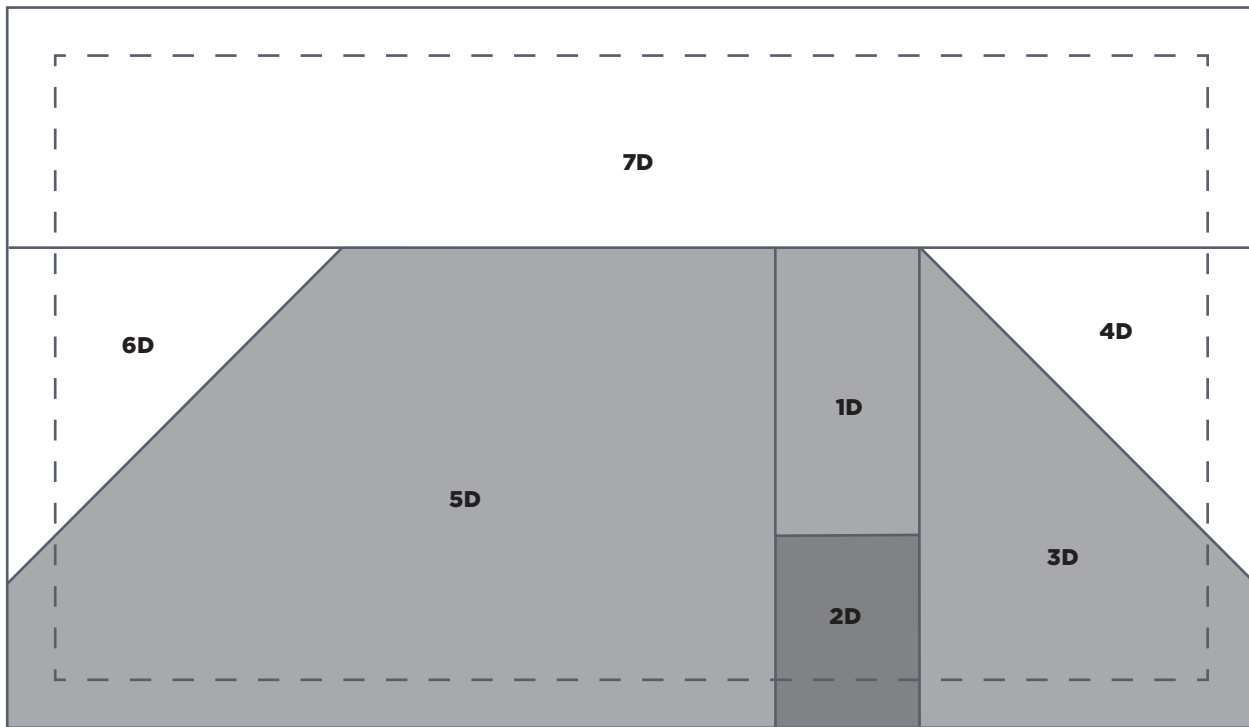

**Curved Corner**

**CENTRE**

**PRINT AT 100%**  
When printed at  
the correct size, this  
box will measure  
1in square.

**BOTANICAL APPLIQUÉ**

Applique and EPP Templates

ACTUAL SIZE

**PRINT AT 100%**

When printed at the correct size, this box will measure 1in square.

**BRING COFFEE**

Coffee Cup Template Sections A and C

ACTUAL SIZE

**PRINT AT 100%**

When printed at the correct size, this box will measure 1in square.

**BRING COFFEE**

Coffee Cup Template Sections B and D

ACTUAL SIZE

**PRINT AT 100%**

When printed at the correct size, this box will measure 1in square.

**BRING COFFEE**

Coffee Cup Template Sections E and F

ACTUAL SIZE