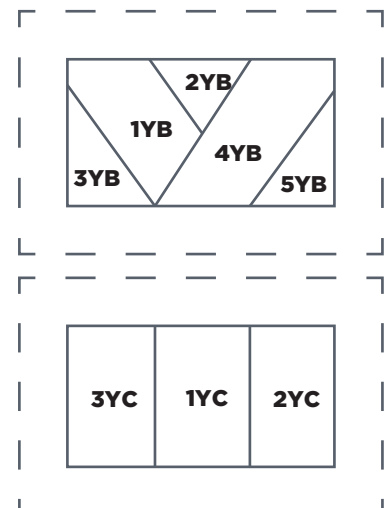

**FLORAL JOY**

Template A (Part 2)

ACTUAL SIZE

2B

**FLORAL JOY**

Template B (Part 2)

ACTUAL SIZE

JOIN TO PART 1 OF 2

**PRINT AT 100%**

When printed at the correct size, this box will measure 1in square.

**JOIN TO PART 2 OF 2**

**FLORAL JOY**

Template B (Part 1)

ACTUAL SIZE

**1B**

**PRINT AT 100%**

When printed at the correct size, this box will measure 1in square.

**FLORAL JOY**

Templates NA-ND, NG-NK, YD-YG

ACTUAL SIZE

**PRINT AT 100%**

When printed at the correct size, this box will measure 1in square.

**FLORAL JOY**

Templates NE, NF, TA-TD, YA- YC, YH-YJ

ACTUAL SIZE

**PRINT AT 100%**

When printed at  
the correct size, this  
box will measure  
1in square.

**BOTANICAL APPLIQUÉ**

Curved Corner template

ACTUAL SIZE