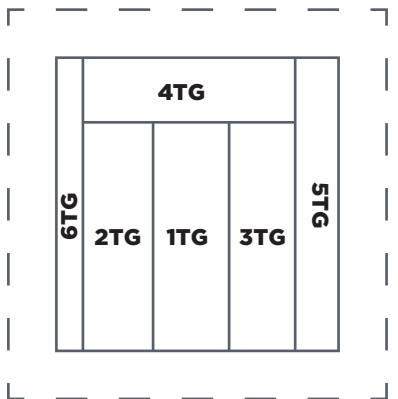

2C

**FLORAL JOY**

Template D (Part 1)

ACTUAL SIZE

JOIN TO PART 2 OF 2

D

**PRINT AT 100%**

When printed at the correct size, this box will measure 1in square.

**FLORAL JOY**  
Template D (Part 2)  
ACTUAL SIZE

**FLORAL JOY**  
Template E (Part 2)  
ACTUAL SIZE

**PRINT AT 100%**  
When printed at  
the correct size, this  
box will measure  
1in square.

**FLORAL JOY**

Template E (Part 1)

ACTUAL SIZE

**PRINT AT 100%**  
 When printed at  
 the correct size, this  
 box will measure  
 1in square.

**FLORAL JOY**  
 Templates TG-TJ  
 ACTUAL SIZE

**FLORAL JOY**  
 Template A (Part 1)  
 ACTUAL SIZE