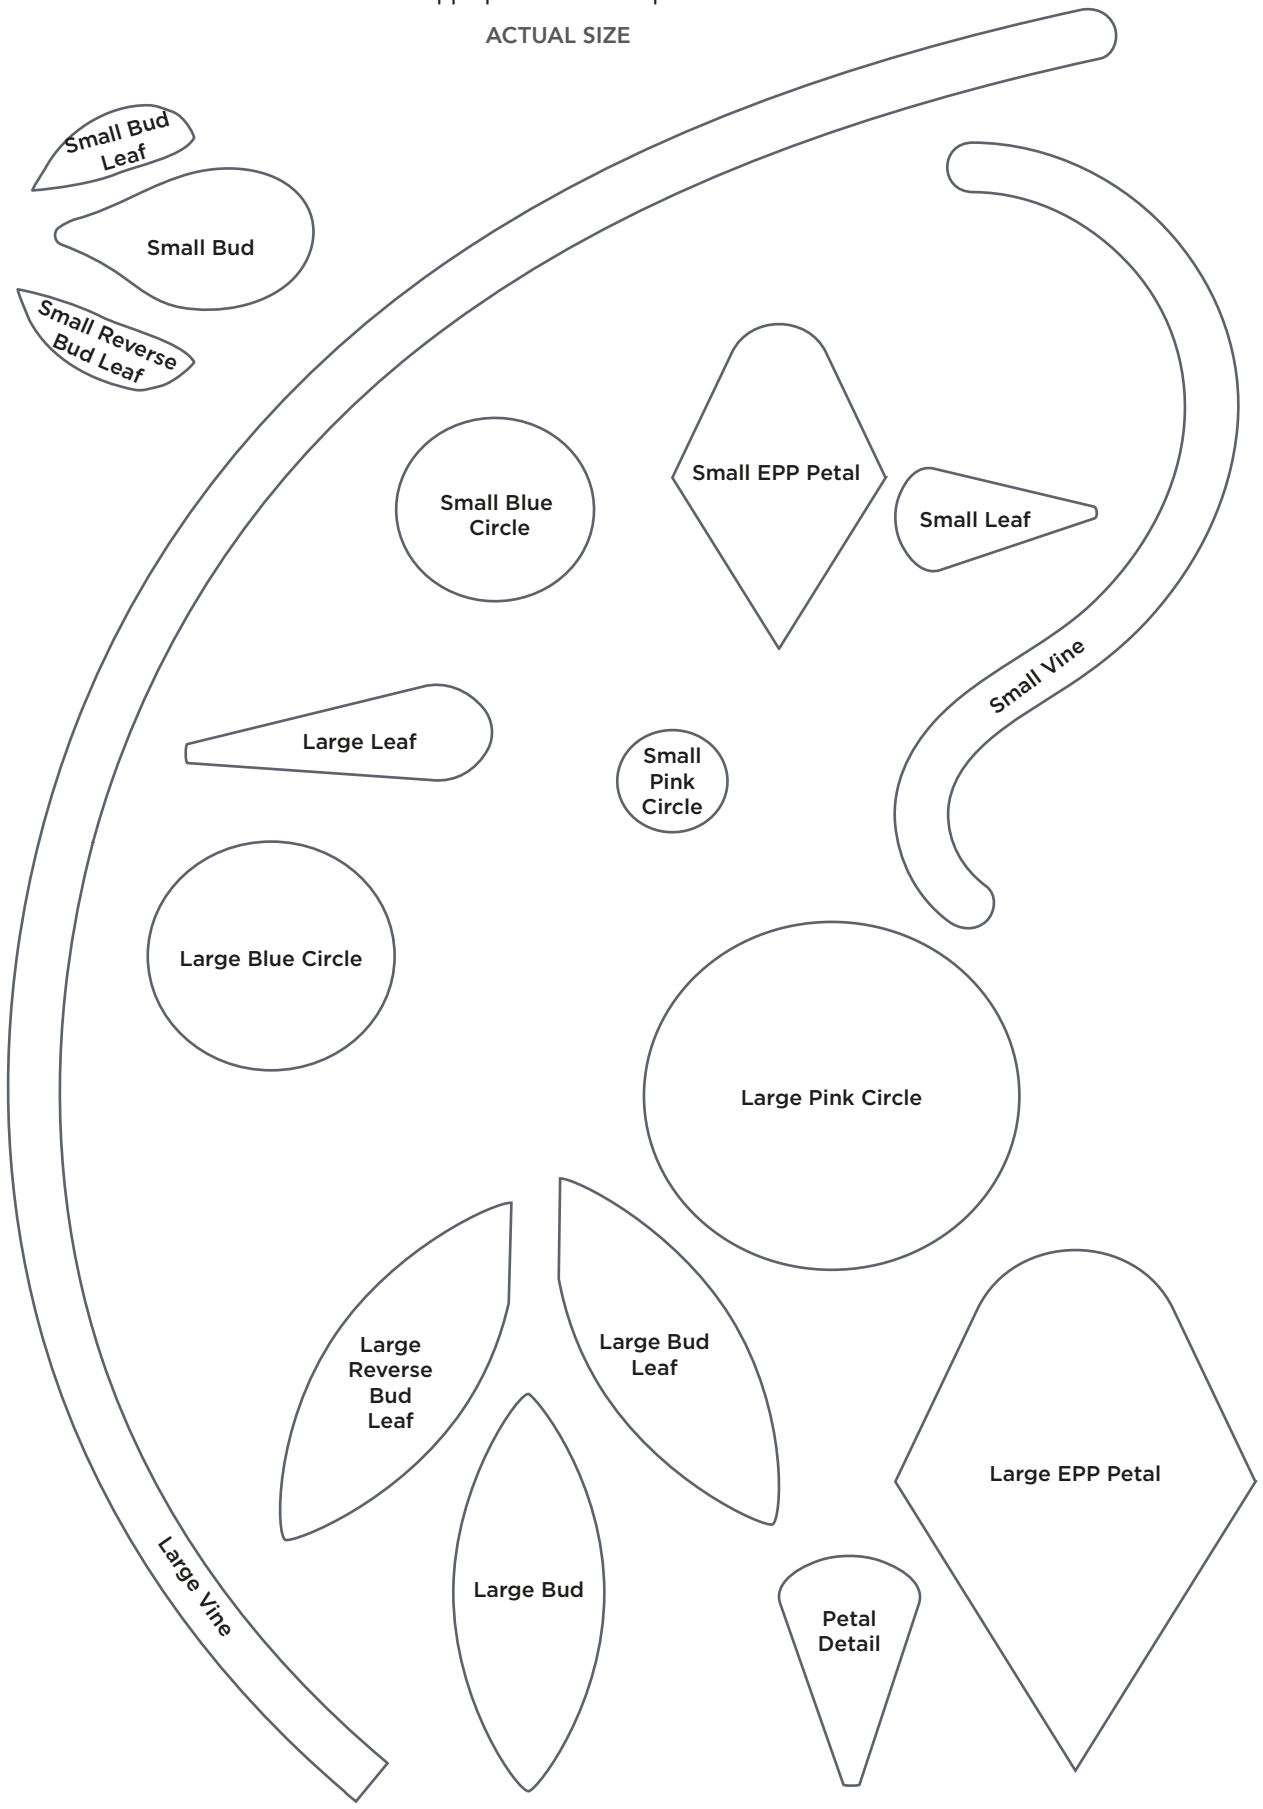

**FLORAL JOY**

Templates NE, NF, TA-TD, YA- YC, YH-YJ

ACTUAL SIZE

**PRINT AT 100%**

When printed at  
the correct size, this  
box will measure  
1in square.

**BOTANICAL APPLIQUÉ**

Curved Corner template

ACTUAL SIZE

**Curved Corner**

**CENTRE**

**PRINT AT 100%**  
When printed at  
the correct size, this  
box will measure  
1in square.

**BOTANICAL APPLIQUÉ**

Applique and EPP Templates

ACTUAL SIZE

**PRINT AT 100%**

When printed at the correct size, this box will measure 1in square.

**BRING COFFEE**

Coffee Cup Template Sections A and C

ACTUAL SIZE

**PRINT AT 100%**

When printed at the correct size, this box will measure 1in square.

**BRING COFFEE**

Coffee Cup Template Sections B and D

ACTUAL SIZE