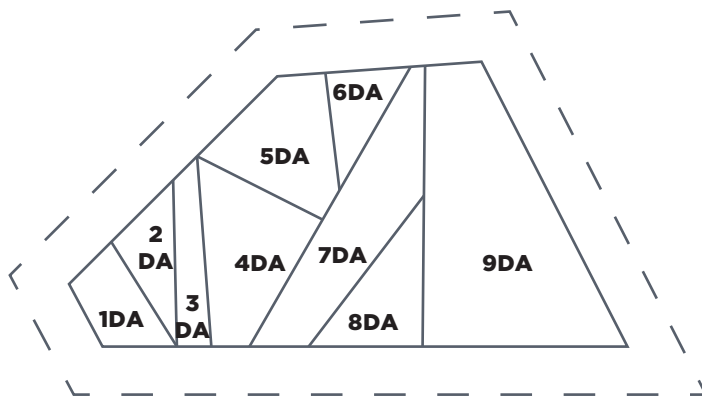

## Issue 164

PRINT AT 100%

**PRINT AT 100%**

When printed at the correct size, this box will measure 1in square.

**FLORAL JOY**

Templates DA-DE and DG

ACTUAL SIZE

**PRINT AT 100%**

When printed at the correct size, this box will measure 1in square.

**FLORAL JOY**

Templates DF, FA, FB, FJ and FK

ACTUAL SIZE

**PRINT AT 100%**  
When printed at  
the correct size, this  
box will measure  
1in square.