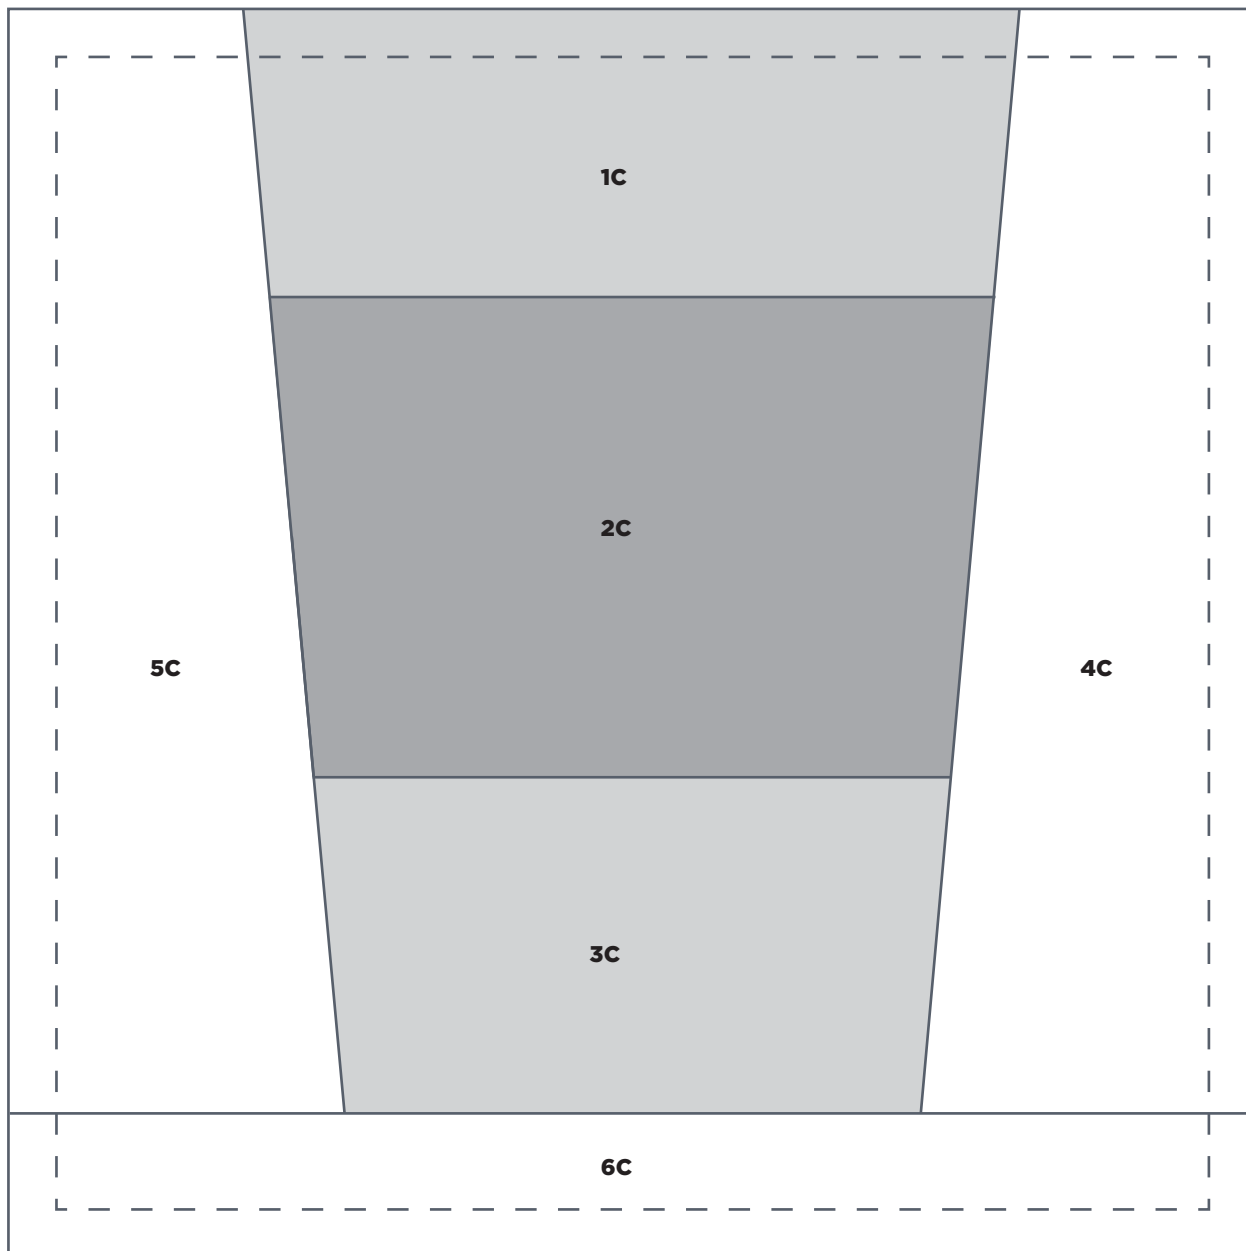

**FLORAL JOY**

Templates NE, NF, TA-TD, YA- YC, YH-YJ

ACTUAL SIZE

**PRINT AT 100%**

When printed at  
the correct size, this  
box will measure  
1in square.

**BOTANICAL APPLIQUÉ**

Curved Corner template

ACTUAL SIZE

**Curved Corner**

**CENTRE**

**PRINT AT 100%**  
When printed at  
the correct size, this  
box will measure  
1in square.

**BOTANICAL APPLIQUÉ**

Applique and EPP Templates

ACTUAL SIZE

**PRINT AT 100%**

When printed at the correct size, this box will measure 1in square.

**BRING COFFEE**

Coffee Cup Template Sections A and C

ACTUAL SIZE

**PRINT AT 100%**

When printed at the correct size, this box will measure 1in square.

**BRING COFFEE**

Coffee Cup Template Sections B and D

ACTUAL SIZE