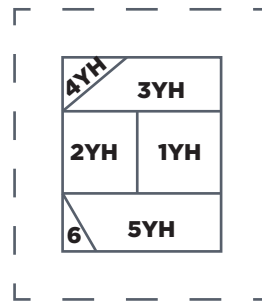

**PRINT AT 100%**

When printed at the correct size, this box will measure 1in square.

**JOIN TO PART 2 OF 2**

**FLORAL JOY**

Template B (Part 1)

ACTUAL SIZE

**1B**

**PRINT AT 100%**

When printed at the correct size, this box will measure 1in square.

**FLORAL JOY**

Templates NA-ND, NG-NK, YD-YG

ACTUAL SIZE

**PRINT AT 100%**

When printed at the correct size, this box will measure 1in square.

**FLORAL JOY**

Templates NE, NF, TA-TD, YA- YC, YH-YJ

ACTUAL SIZE

**PRINT AT 100%**

When printed at  
the correct size, this  
box will measure  
1in square.

**BOTANICAL APPLIQUÉ**

Curved Corner template

ACTUAL SIZE

**Curved Corner**

**CENTRE**

**PRINT AT 100%**  
When printed at  
the correct size, this  
box will measure  
1in square.

**BOTANICAL APPLIQUÉ**

Applique and EPP Templates

ACTUAL SIZE

**PRINT AT 100%**

When printed at the correct size, this box will measure 1in square.