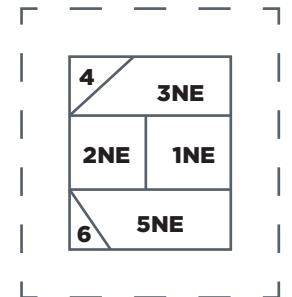

**PRINT AT 100%**

When printed at the correct size, this box will measure 1in square.

**JOIN TO PART 2 OF 2**

**FLORAL JOY**

Template B (Part 1)

ACTUAL SIZE

**1B**

**PRINT AT 100%**

When printed at the correct size, this box will measure 1in square.

**FLORAL JOY**

Templates NA-ND, NG-NK, YD-YG

ACTUAL SIZE

**PRINT AT 100%**

When printed at the correct size, this box will measure 1in square.

**FLORAL JOY**

Templates NE, NF, TA-TD, YA- YC, YH-YJ

ACTUAL SIZE

**PRINT AT 100%**

When printed at  
the correct size, this  
box will measure  
1in square.

**BOTANICAL APPLIQUÉ**

Curved Corner template

ACTUAL SIZE

**Curved Corner**

**CENTRE**

**PRINT AT 100%**  
When printed at  
the correct size, this  
box will measure  
1in square.

**BOTANICAL APPLIQUÉ**

Applique and EPP Templates

ACTUAL SIZE

**PRINT AT 100%**

When printed at the correct size, this box will measure 1in square.