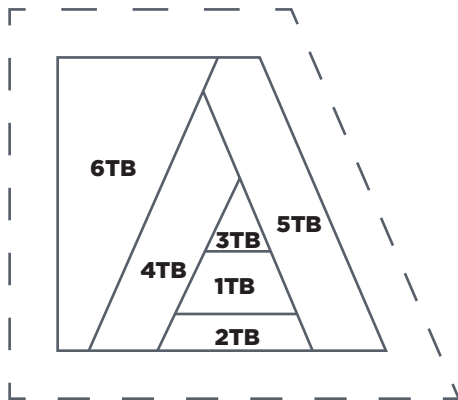

**FLORAL JOY**

Template A (Part 2)

ACTUAL SIZE

2B

**FLORAL JOY**

Template B (Part 2)

ACTUAL SIZE

JOIN TO PART 1 OF 2

**PRINT AT 100%**

When printed at the correct size, this box will measure 1in square.

**JOIN TO PART 2 OF 2**

**FLORAL JOY**

Template B (Part 1)

ACTUAL SIZE

**1B**

**PRINT AT 100%**

When printed at the correct size, this box will measure 1in square.

**FLORAL JOY**

Templates NA-ND, NG-NK, YD-YG

ACTUAL SIZE

**PRINT AT 100%**

When printed at the correct size, this box will measure 1in square.

**FLORAL JOY**

Templates NE, NF, TA-TD, YA- YC, YH-YJ

ACTUAL SIZE

**PRINT AT 100%**

When printed at  
the correct size, this  
box will measure  
1in square.

**BOTANICAL APPLIQUÉ**

Curved Corner template

ACTUAL SIZE