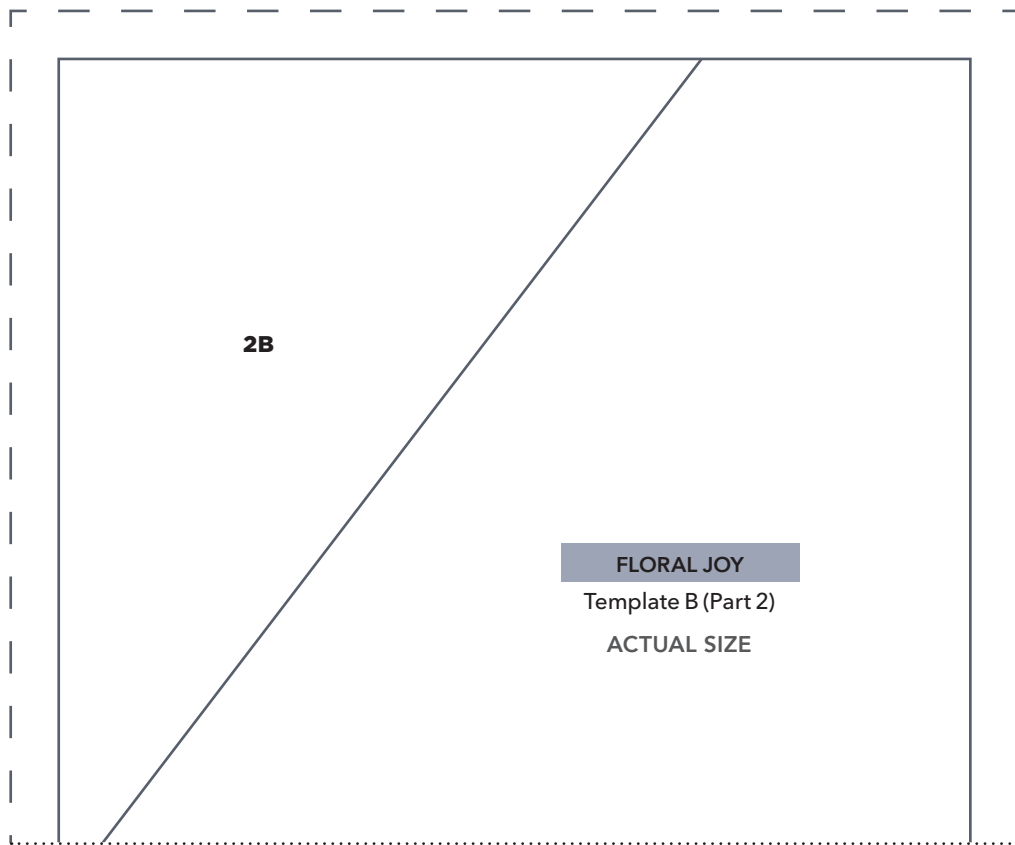

**FLORAL JOY**

Template A (Part 2)

ACTUAL SIZE

2B

**FLORAL JOY**

Template B (Part 2)

ACTUAL SIZE

JOIN TO PART 1 OF 2

**PRINT AT 100%**

When printed at the correct size, this box will measure 1in square.

**JOIN TO PART 2 OF 2**

**FLORAL JOY**

Template B (Part 1)

ACTUAL SIZE

**1B**

**PRINT AT 100%**