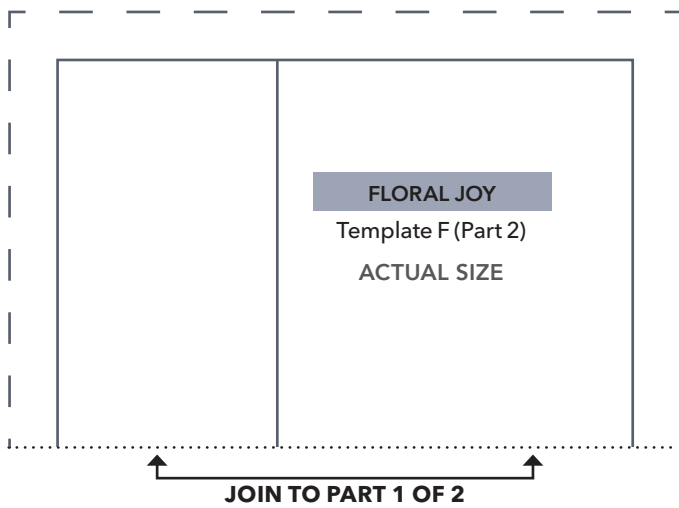

**FLORAL JOY**

Template FL

ACTUAL SIZE

**PRINT AT 100%**  
When printed at  
the correct size, this  
box will measure  
1in square.

JOIN TO PART 2 OF 2

**FLORAL JOY**  
Template C (Part 1)  
ACTUAL SIZE

1C

2C

**FLORAL JOY**

Template D (Part 1)

ACTUAL SIZE

JOIN TO PART 2 OF 2

D

**PRINT AT 100%**

When printed at the correct size, this box will measure 1in square.

**FLORAL JOY**  
Template D (Part 2)  
ACTUAL SIZE

**FLORAL JOY**  
Template E (Part 2)  
ACTUAL SIZE

**PRINT AT 100%**  
When printed at  
the correct size, this  
box will measure  
1in square.

**FLORAL JOY**

Template E (Part 1)

ACTUAL SIZE

**PRINT AT 100%**  
 When printed at  
 the correct size, this  
 box will measure  
 1in square.

**FLORAL JOY**  
 Templates TG-TJ  
 ACTUAL SIZE

**FLORAL JOY**  
 Template A (Part 1)  
 ACTUAL SIZE