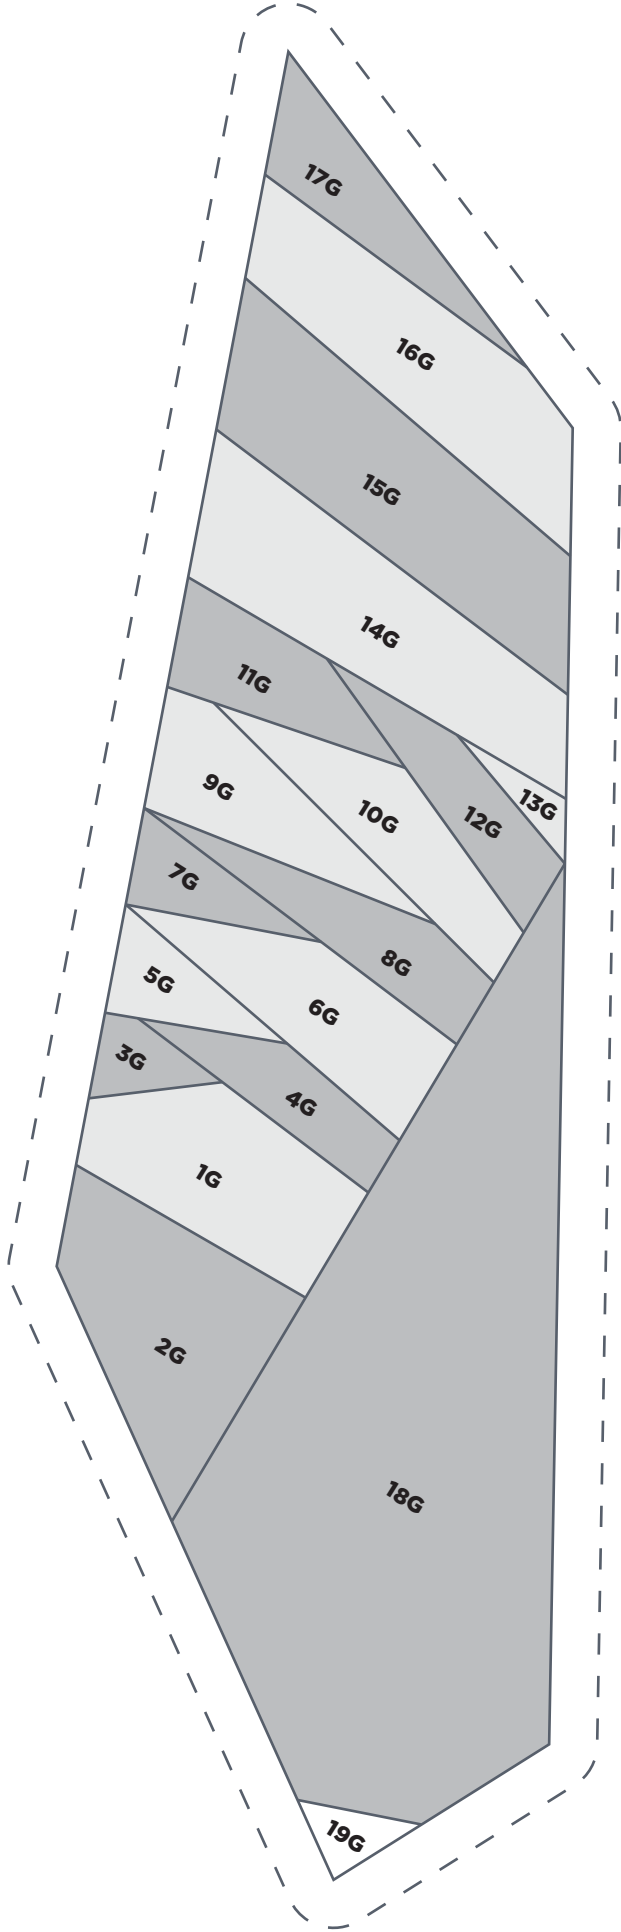

ACTUAL SIZE

PRINT AT 100%

When printed at
the correct size, this
box will measure
1in square.

STRIPE STAR

Zebra Template Section C

ACTUAL SIZE

PRINT AT 100%
When printed at
the correct size, this
box will measure
1in square.

STRIPE STAR

Zebra Template Sections D, E, F, M, N and P

ACTUAL SIZE

JOIN TO PART 1 OF 2

STRIPE STAR
Zebra Template
Section Q (Part 2)
ACTUAL SIZE

PRINT AT 100%
When printed at
the correct size, this
box will measure
1in square.

STRIPE STAR

Zebra Template Sections H and G

ACTUAL SIZE

PRINT AT 100%

When printed at
the correct size, this
box will measure
1in square.

STRIPE STAR

Zebra Template Sections J and K

ACTUAL SIZE

PRINT AT 100%
When printed at
the correct size, this
box will measure
1in square.

STRIPE STAR

Zebra Template Section L (Part 1)

ACTUAL SIZE

JOIN TO PART 2 OF 2

PRINT AT 100%

When printed at
the correct size, this
box will measure
1in square.