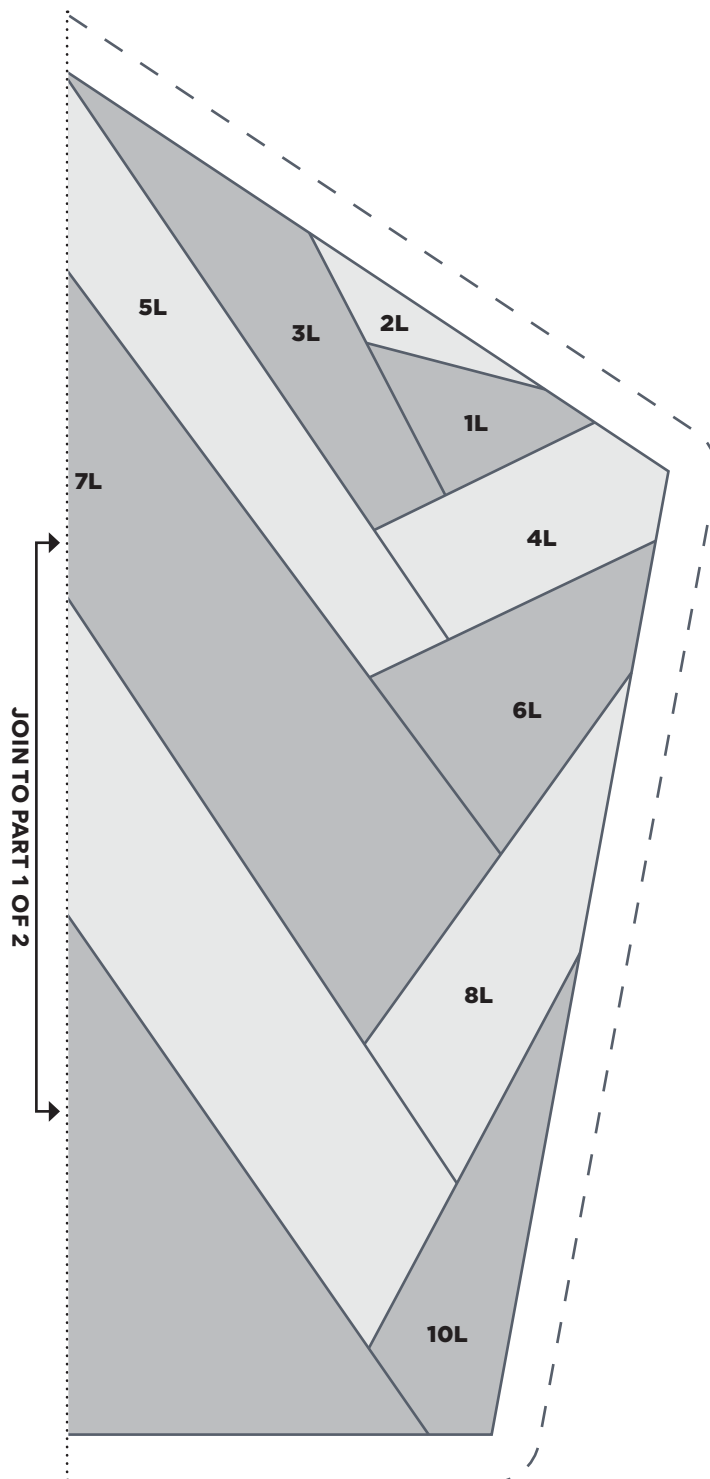

STRIPE STAR

Zebra Template Sections D, E, F, M, N and P

ACTUAL SIZE

JOIN TO PART 1 OF 2

STRIPE STAR
Zebra Template
Section Q (Part 2)
ACTUAL SIZE

PRINT AT 100%
When printed at
the correct size, this
box will measure
1in square.

STRIPE STAR

Zebra Template Sections H and G

ACTUAL SIZE

PRINT AT 100%

When printed at
the correct size, this
box will measure
1in square.

STRIPE STAR

Zebra Template Sections J and K

ACTUAL SIZE

PRINT AT 100%
When printed at
the correct size, this
box will measure
1in square.

STRIPE STAR

Zebra Template Section L (Part 1)

ACTUAL SIZE

JOIN TO PART 2 OF 2

PRINT AT 100%

When printed at
the correct size, this
box will measure
1in square.

STRIPE STAR

Zebra Template Section L (Part 2)

ACTUAL SIZE

PRINT AT 100%
When printed at
the correct size, this
box will measure
1in square.

STRIPE STAR

Zebra Template Section Q (Part 1)

ACTUAL SIZE

PRINT AT 100%