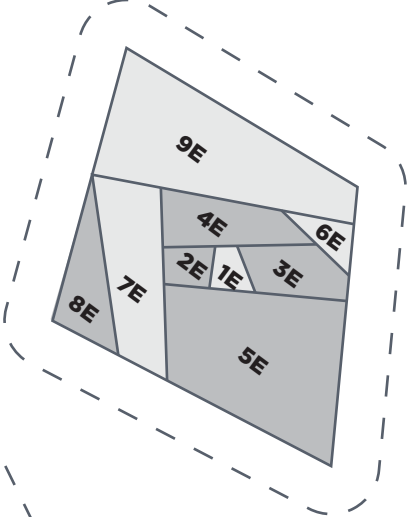

ACTUAL SIZE

PRINT AT 100%

When printed at
the correct size, this
box will measure
1in square.

STRIPE STAR

Zebra Template Section C

ACTUAL SIZE

PRINT AT 100%
When printed at
the correct size, this
box will measure
1in square.

STRIPE STAR

Zebra Template Sections D, E, F, M, N and P

ACTUAL SIZE

JOIN TO PART 1 OF 2

STRIPE STAR
Zebra Template
Section Q (Part 2)
ACTUAL SIZE

PRINT AT 100%
When printed at
the correct size, this
box will measure
1in square.

STRIPE STAR

Zebra Template Sections H and G

ACTUAL SIZE

PRINT AT 100%

When printed at
the correct size, this
box will measure
1in square.

STRIPE STAR

Zebra Template Sections J and K

ACTUAL SIZE

PRINT AT 100%
When printed at
the correct size, this
box will measure
1in square.

STRIPE STAR

Zebra Template Section L (Part 1)

ACTUAL SIZE

JOIN TO PART 2 OF 2

PRINT AT 100%

When printed at
the correct size, this
box will measure
1in square.