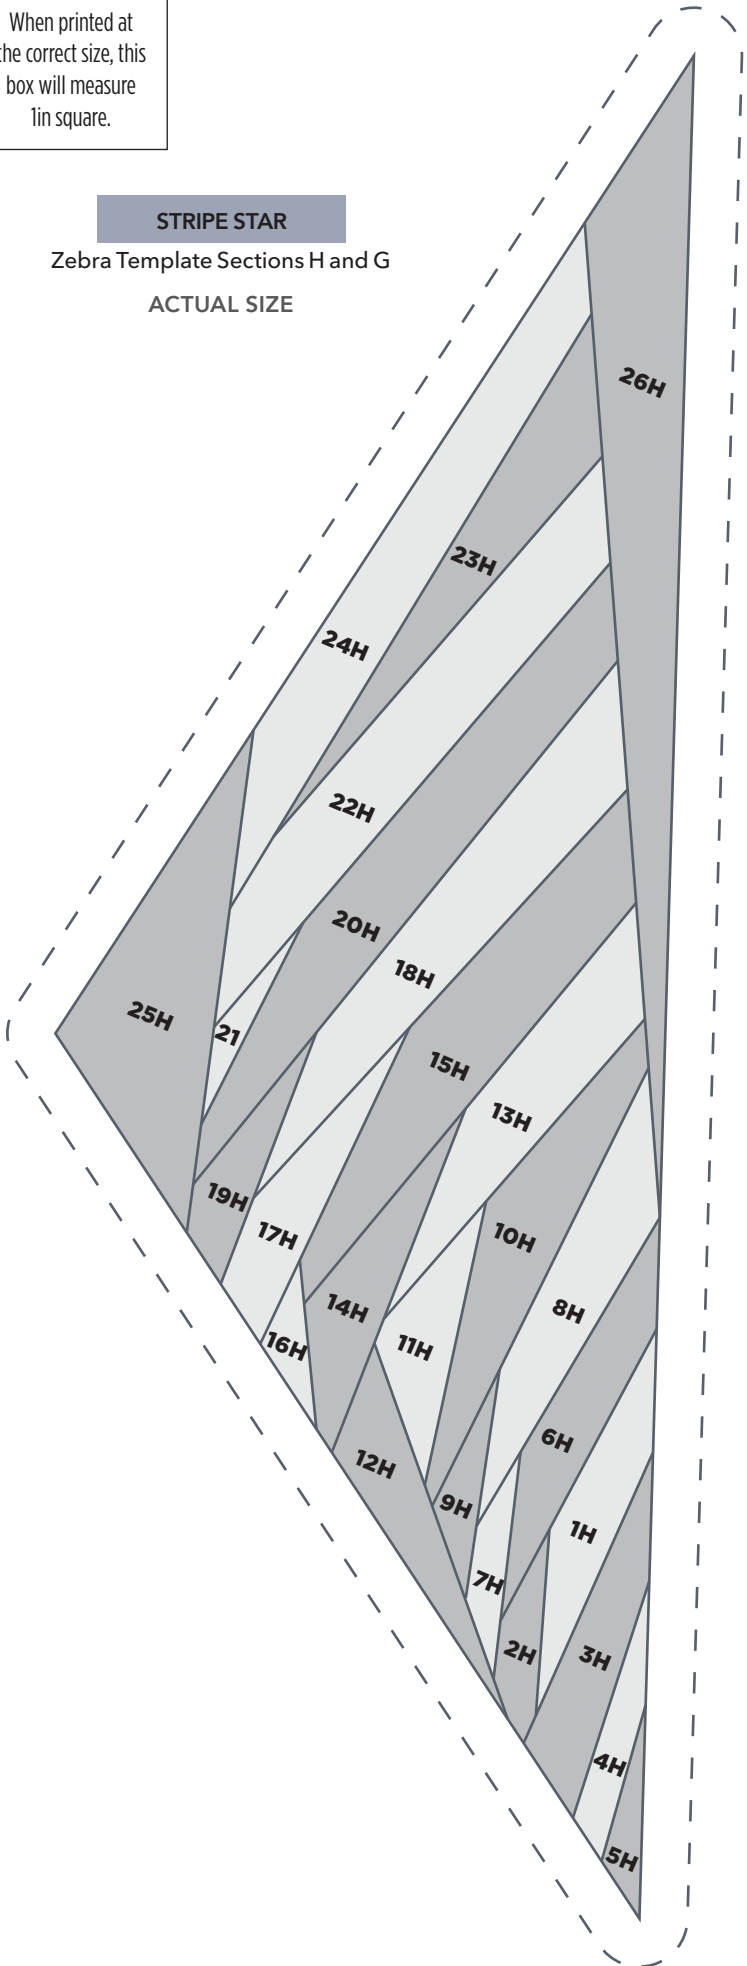

ACTUAL SIZE

PRINT AT 100%

When printed at
the correct size, this
box will measure
1in square.

STRIPE STAR

Zebra Template Section C

ACTUAL SIZE

PRINT AT 100%
When printed at
the correct size, this
box will measure
1in square.

STRIPE STAR

Zebra Template Sections D, E, F, M, N and P

ACTUAL SIZE

JOIN TO PART 1 OF 2

STRIPE STAR
Zebra Template
Section Q (Part 2)
ACTUAL SIZE

PRINT AT 100%
When printed at
the correct size, this
box will measure
1in square.

STRIPE STAR

Zebra Template Sections H and G

ACTUAL SIZE

PRINT AT 100%

When printed at
the correct size, this
box will measure
1in square.

STRIPE STAR

Zebra Template Sections J and K

ACTUAL SIZE

PRINT AT 100%
When printed at
the correct size, this
box will measure
1in square.

STRIPE STAR

Zebra Template Section L (Part 1)

ACTUAL SIZE

JOIN TO PART 2 OF 2

PRINT AT 100%

When printed at
the correct size, this
box will measure
1in square.