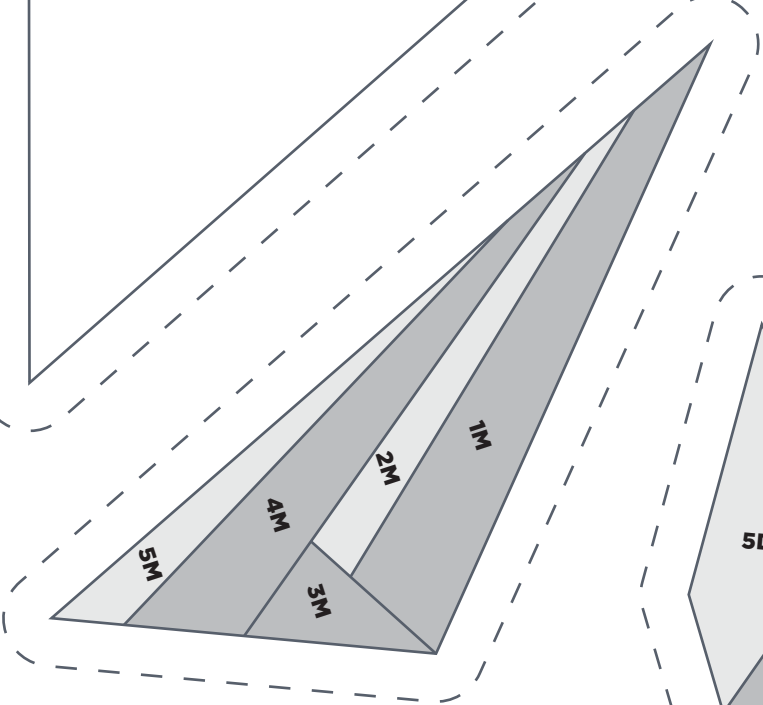

ACTUAL SIZE

PRINT AT 100%

When printed at
the correct size, this
box will measure
1in square.

STRIPE STAR

Zebra Template Section C

ACTUAL SIZE

PRINT AT 100%
When printed at
the correct size, this
box will measure
1in square.

STRIPE STAR

Zebra Template Sections D, E, F, M, N and P

ACTUAL SIZE

JOIN TO PART 1 OF 2

STRIPE STAR
Zebra Template
Section Q (Part 2)
ACTUAL SIZE

PRINT AT 100%
When printed at
the correct size, this
box will measure
1in square.

STRIPE STAR

Zebra Template Sections H and G

ACTUAL SIZE

PRINT AT 100%

When printed at
the correct size, this
box will measure
1in square.

STRIPE STAR

Zebra Template Sections J and K

ACTUAL SIZE

PRINT AT 100%
When printed at
the correct size, this
box will measure
1in square.

STRIPE STAR

Zebra Template Section L (Part 1)

ACTUAL SIZE

JOIN TO PART 2 OF 2

PRINT AT 100%

When printed at
the correct size, this
box will measure
1in square.