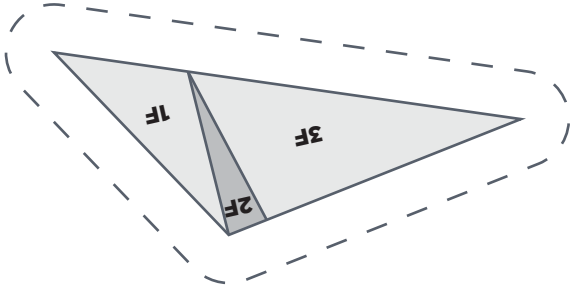

ACTUAL SIZE

PRINT AT 100%

When printed at
the correct size, this
box will measure
1in square.

STRIPE STAR

Zebra Template Section C

ACTUAL SIZE

PRINT AT 100%
When printed at
the correct size, this
box will measure
1in square.

STRIPE STAR

Zebra Template Sections D, E, F, M, N and P

ACTUAL SIZE

JOIN TO PART 1 OF 2

STRIPE STAR
Zebra Template
Section Q (Part 2)
ACTUAL SIZE

PRINT AT 100%
When printed at
the correct size, this
box will measure
1in square.

STRIPE STAR

Zebra Template Sections H and G

ACTUAL SIZE

PRINT AT 100%

When printed at
the correct size, this
box will measure
1in square.

STRIPE STAR

Zebra Template Sections J and K

ACTUAL SIZE

PRINT AT 100%
When printed at
the correct size, this
box will measure
1in square.

STRIPE STAR

Zebra Template Section L (Part 1)

ACTUAL SIZE

JOIN TO PART 2 OF 2

PRINT AT 100%

When printed at
the correct size, this
box will measure
1in square.