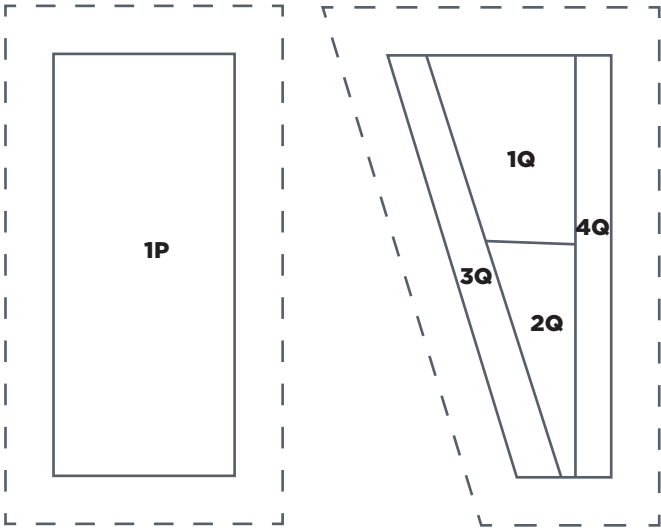

Template J

ACTUAL SIZE

PRINT AT 100%

When printed at the correct size, this box will measure 1in square.

TAKE FLIGHT

Template K

ACTUAL SIZE

PRINT AT 100%

When printed at the correct size, this box will measure 1in square.

TAKE FLIGHT

Templates R and L

ACTUAL SIZE

PRINT AT 100%

When printed at
the correct size, this
box will measure
1in square.

TAKE FLIGHT

Templates M-Q

ACTUAL SIZE

PRINT AT 100%

When printed at the correct size, this box will measure 1in square.

TAKE FLIGHT

Template S

ACTUAL SIZE

PRINT AT 100%

When printed at the correct size, this box will measure 1in square.

ALOE VERA

Aloe Vera Template Sections A and C

ACTUAL SIZE

PRINT AT 100%
When printed at
the correct size, this
box will measure
1in square.

ALOE VERA

Aloe Vera Template Section B

ACTUAL SIZE

PRINT AT 100%