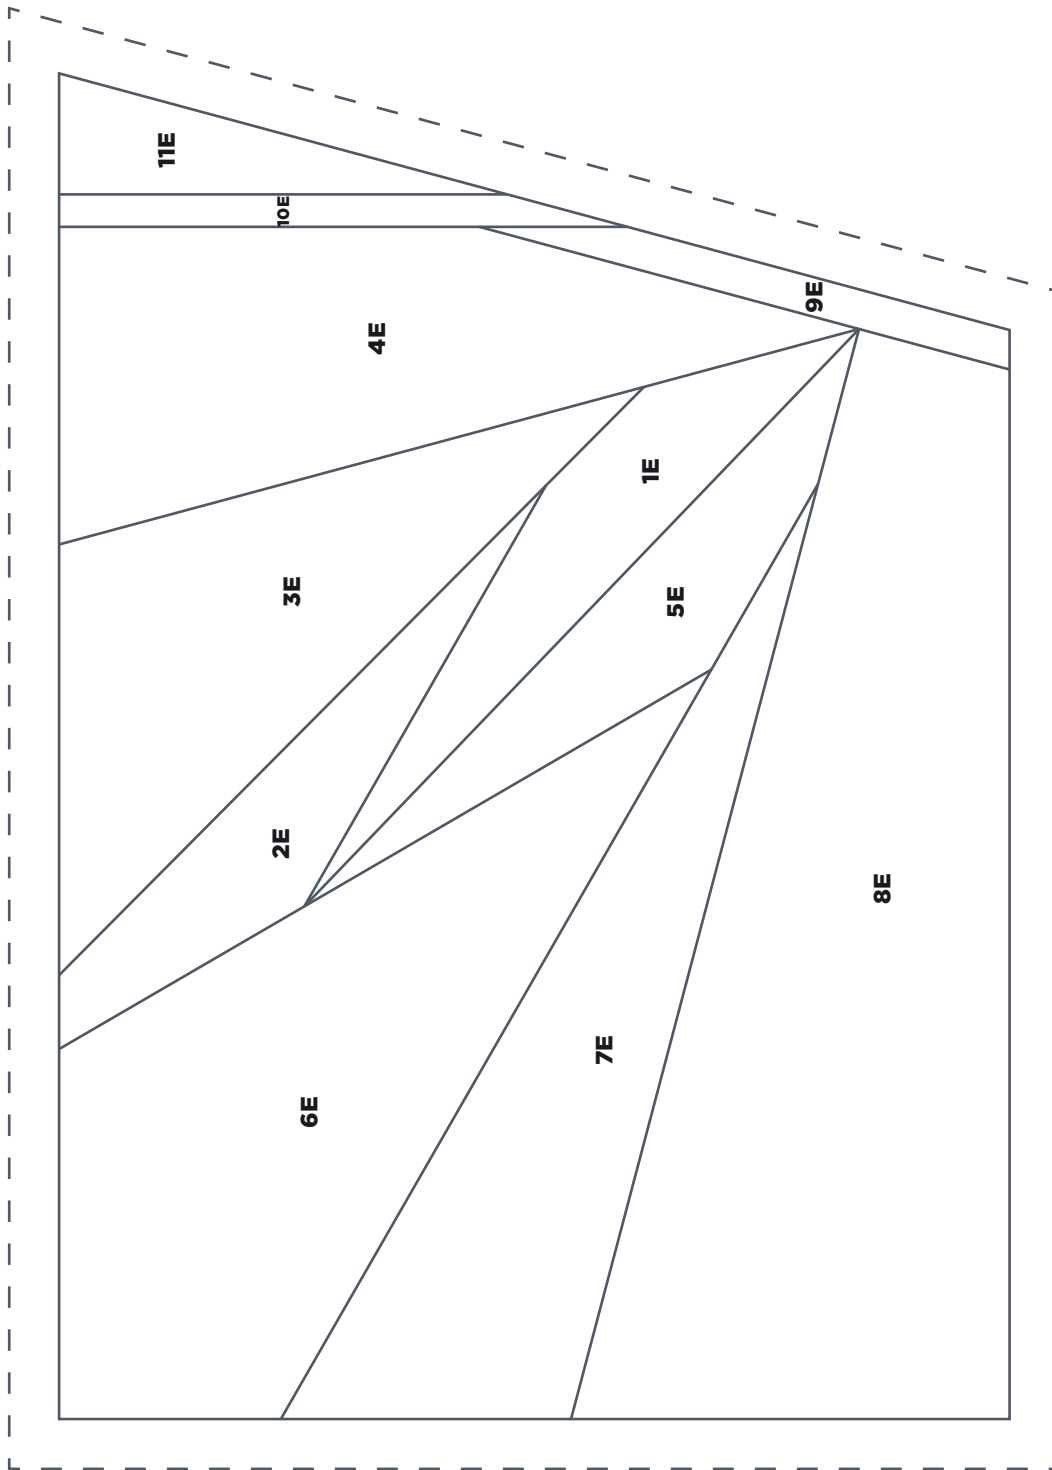

JOIN TO PART
2 OF 2

PRINT AT 100%

When printed at the correct size, this box will measure 1in square.

PRINT AT 100%

When printed at
the correct size, this
box will measure
1in square.

PEACE LILY

Peace Lily Sections A and C

ACTUAL SIZE

PRINT AT 100%

When printed at
the correct size, this
box will measure
1in square.

PEACE LILY

Peace Lily Sections B and D

ACTUAL SIZE

PRINT AT 100%

When printed at the correct size, this box will measure 1in square.

PEACE LILY

Peace Lily Section E

ACTUAL SIZE

PRINT AT 100%

When printed at
the correct size, this
box will measure
1in square.

PEACE LILY

Peace Lily Section F

ACTUAL SIZE

PRINT AT 100%

When printed at the correct size, this box will measure 1in square.

PEACE LILY

Peace Lily Section G

ACTUAL SIZE

PRINT AT 100%

When printed at
the correct size, this
box will measure
1in square.