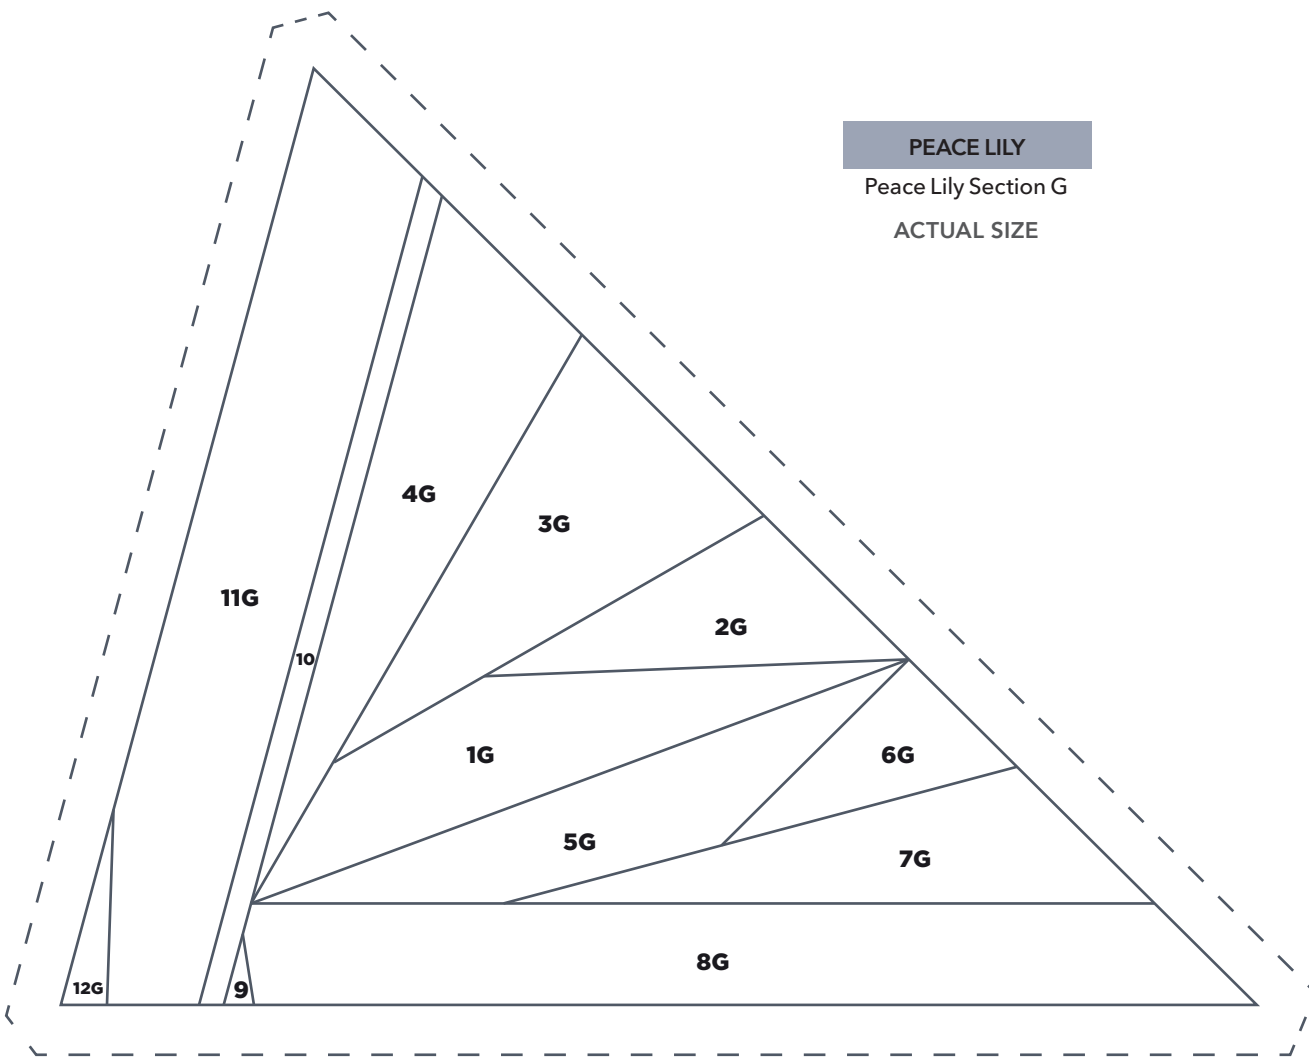

ACTUAL SIZE

PRINT AT 100%

When printed at
the correct size, this
box will measure
1in square.

PEACE LILY

Peace Lily Sections B and D

ACTUAL SIZE

PRINT AT 100%

When printed at the correct size, this box will measure 1in square.

PEACE LILY

Peace Lily Section E

ACTUAL SIZE

PRINT AT 100%

When printed at
the correct size, this
box will measure
1in square.

PEACE LILY

Peace Lily Section F

ACTUAL SIZE

PRINT AT 100%

When printed at the correct size, this box will measure 1in square.

PEACE LILY

Peace Lily Section G

ACTUAL SIZE

PRINT AT 100%

When printed at
the correct size, this
box will measure
1in square.

PEACE LILY

Peace Lily Section H

ACTUAL SIZE