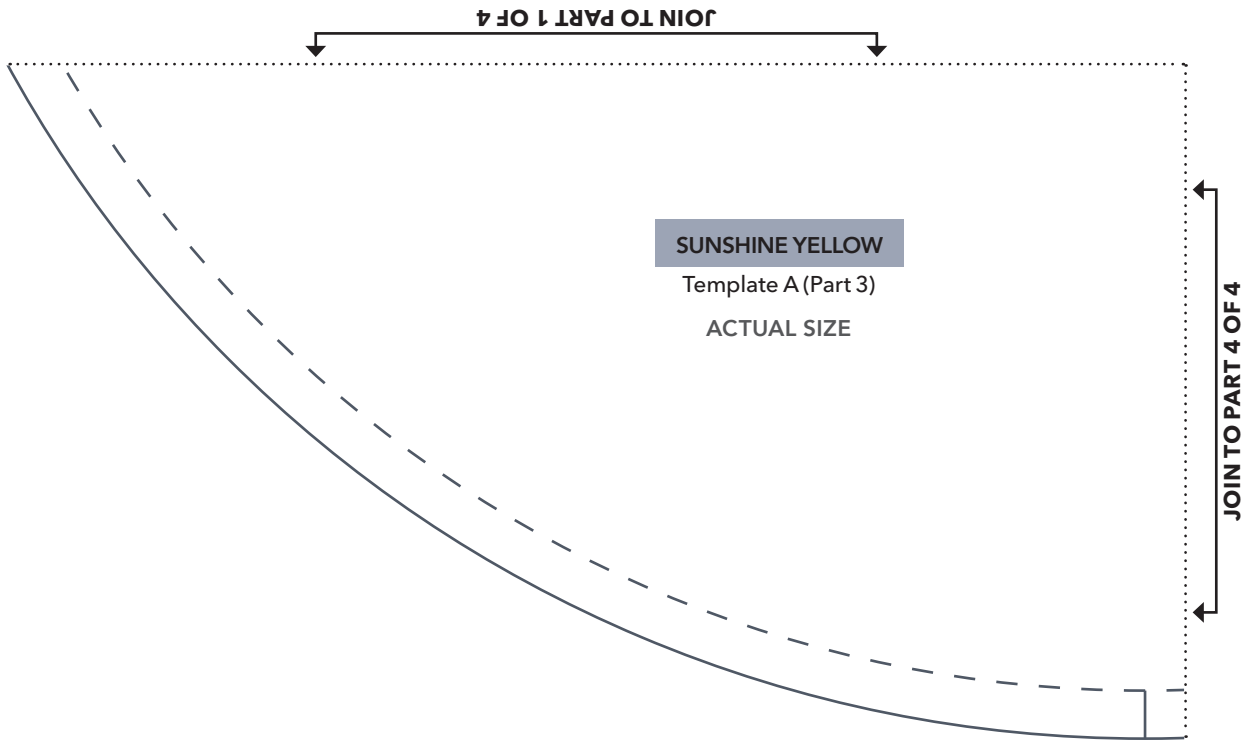

ACTUAL SIZE

↑
↓
JOIN TO PART 2 OF 4

↑
↓
JOIN TO PART 3 OF 4

PRINT AT 100%
When printed at
the correct size, this
box will measure
1in square.

PRINT AT 100%
When printed at
the correct size, this
box will measure
1in square.

PEACE LILY

Peace Lily Section H

ACTUAL SIZE