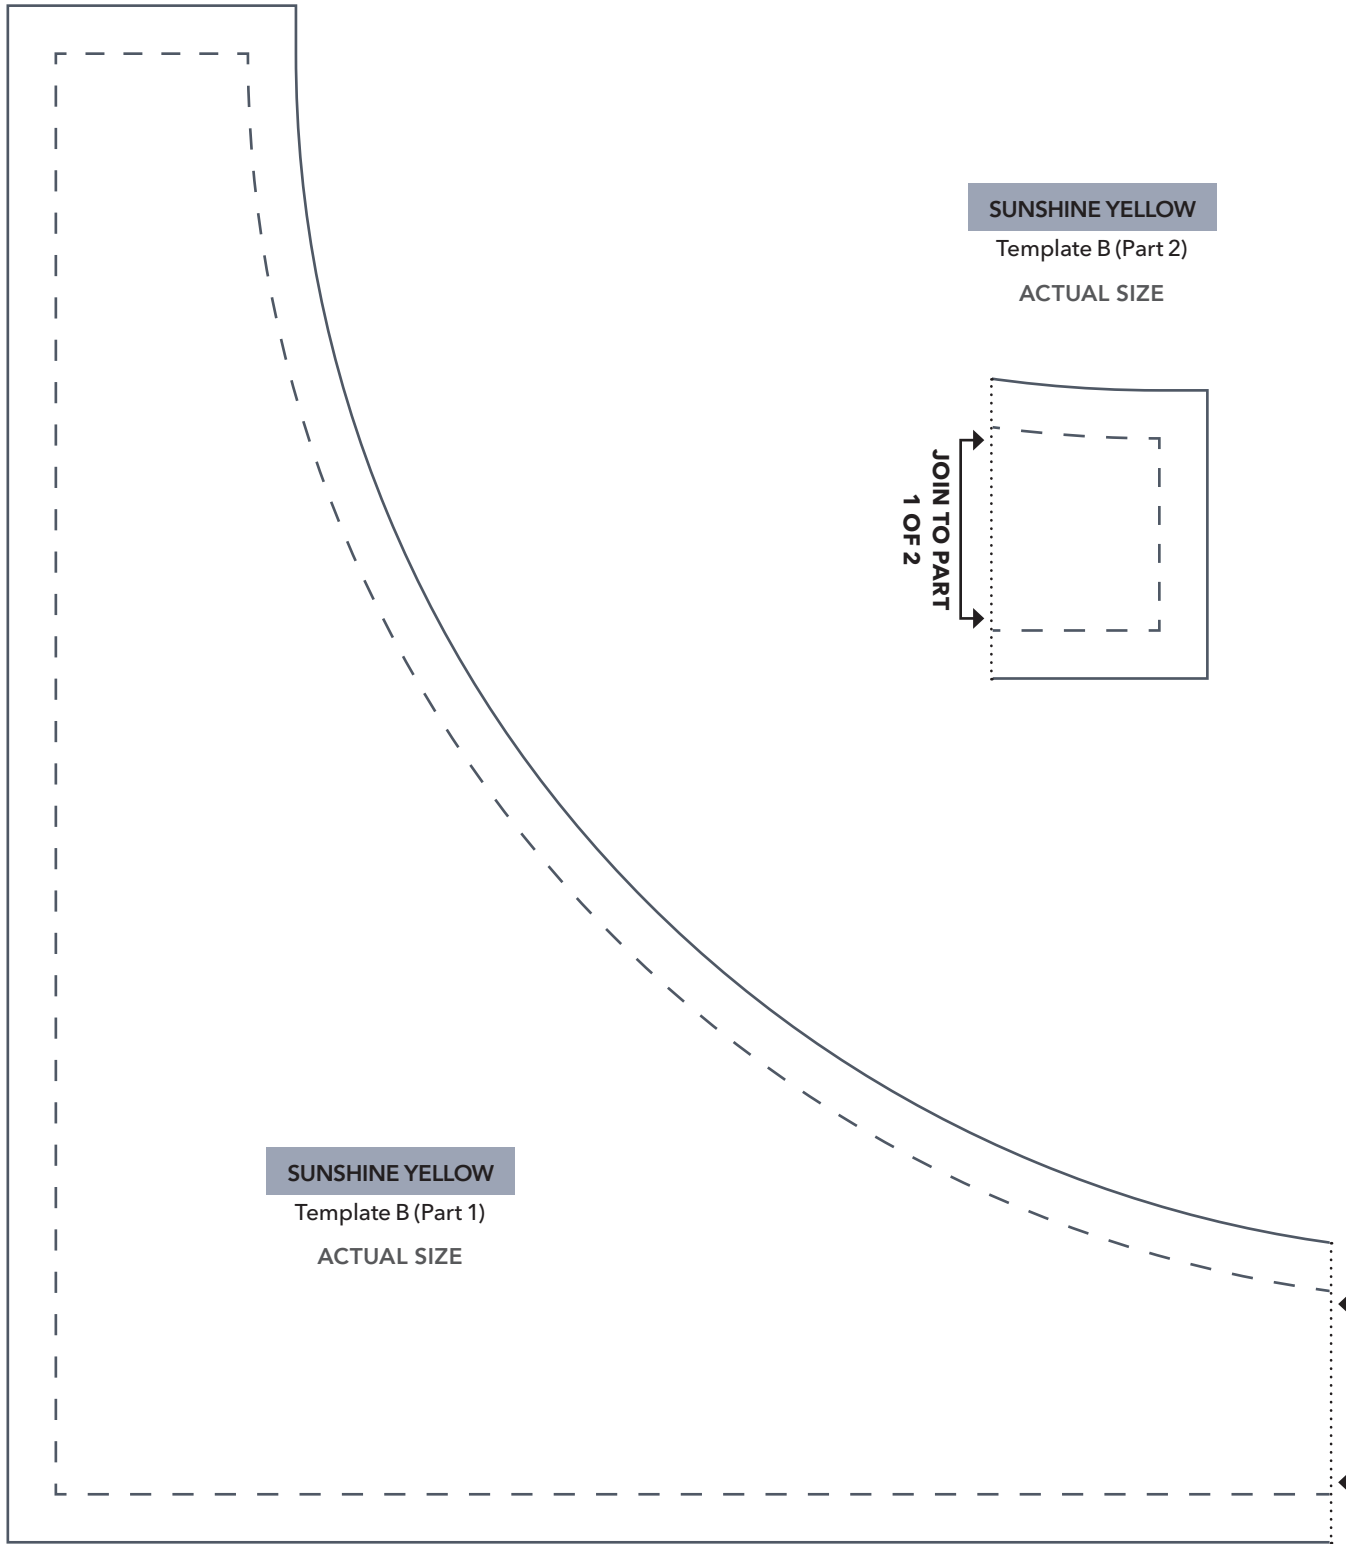

PRINT AT 100%

When printed at
the correct size, this
box will measure
1in square.

SUNSHINE YELLOW

Template B (Part 1)

ACTUAL SIZE

SUNSHINE YELLOW

Template B (Part 2)

ACTUAL SIZE