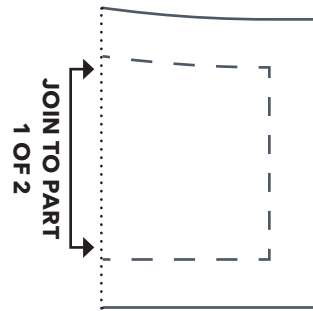

ACTUAL SIZE

↑
↓
JOIN TO PART 2 OF 4

↑
↓
JOIN TO PART 3 OF 4

PRINT AT 100%
When printed at
the correct size, this
box will measure
1in square.

PRINT AT 100%
When printed at
the correct size, this
box will measure
1in square.

PRINT AT 100%

When printed at
the correct size, this
box will measure
1in square.

SUNSHINE YELLOW

Template B (Part 1)

ACTUAL SIZE

SUNSHINE YELLOW

Template B (Part 2)

ACTUAL SIZE

JOIN TO PART
2 OF 2

PRINT AT 100%

When printed at the correct size, this box will measure 1in square.

PRINT AT 100%

When printed at
the correct size, this
box will measure
1in square.

PEACE LILY

Peace Lily Sections A and C

ACTUAL SIZE

PRINT AT 100%

When printed at
the correct size, this
box will measure
1in square.

PEACE LILY

Peace Lily Sections B and D

ACTUAL SIZE

PRINT AT 100%

When printed at the correct size, this box will measure 1in square.