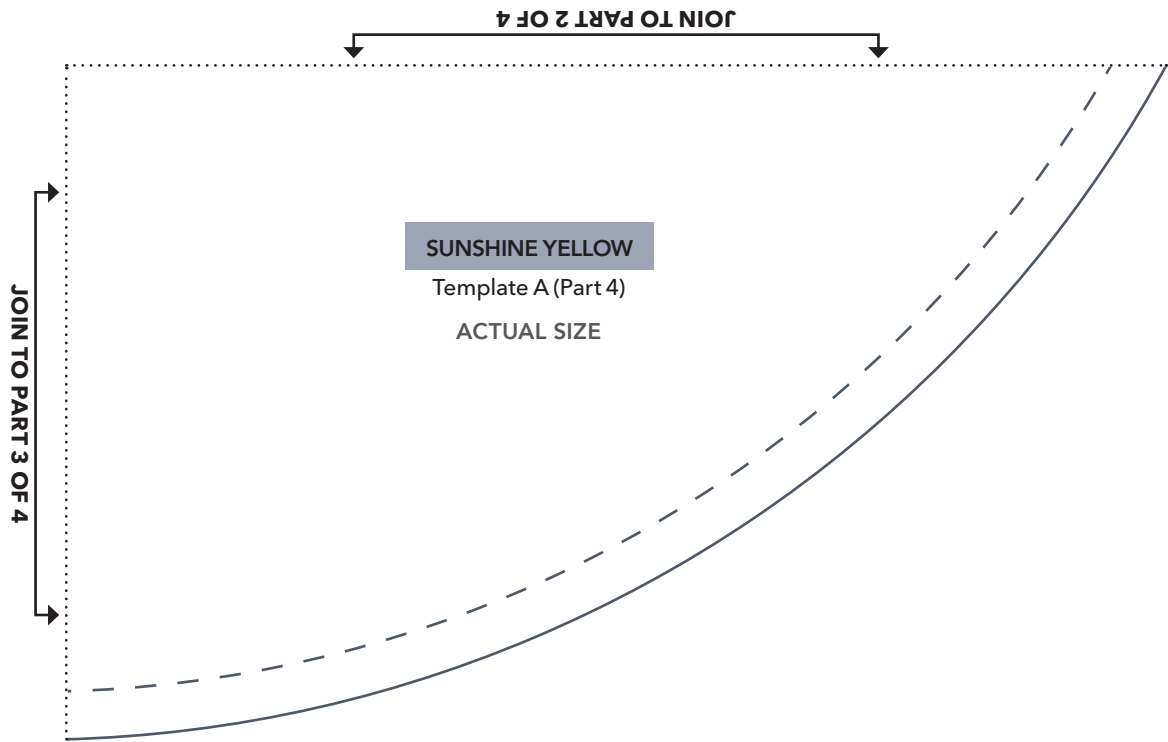

ACTUAL SIZE

↑
↓
JOIN TO PART 2 OF 4

↑
↓
JOIN TO PART 3 OF 4

PRINT AT 100%
When printed at
the correct size, this
box will measure
1in square.

PRINT AT 100%
When printed at
the correct size, this
box will measure
1in square.

PRINT AT 100%

When printed at
the correct size, this
box will measure
1in square.

SUNSHINE YELLOW

Template B (Part 1)

ACTUAL SIZE

SUNSHINE YELLOW

Template B (Part 2)

ACTUAL SIZE

JOIN TO PART
2 OF 2

PRINT AT 100%

When printed at the correct size, this box will measure 1in square.

PRINT AT 100%

When printed at
the correct size, this
box will measure
1in square.

PEACE LILY

Peace Lily Sections A and C

PEACE LILY

Peace Lily Section H

ACTUAL SIZE