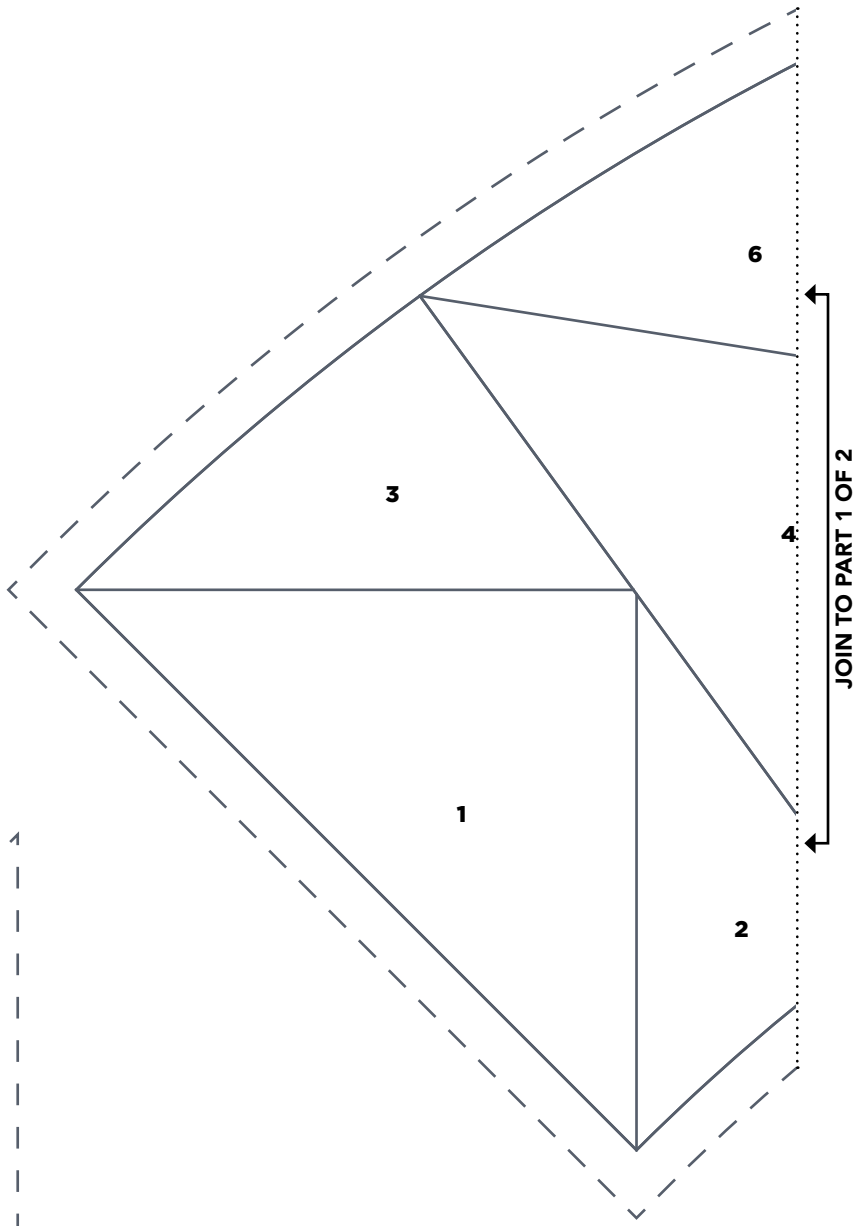

## Issue 158

PRINT AT 100%

**PRINT AT 100%**

When printed at  
the correct size, this  
box will measure  
1in square.

**PRINT AT 100%**  
When printed at  
the correct size, this  
box will measure  
1in square.

**MELDED MEDLEY**  
Diamond  
ACTUAL SIZE

**MELDED MEDLEY**  
Flying Geese (Part 2)  
ACTUAL SIZE

**PRINT AT 100%**

When printed at  
the correct size, this  
box will measure  
1in square.

**MELDED MEDLEY**

**RETRO DACHSHUND**

Dog Templates

ACTUAL SIZE

**PRINT AT 100%**

When printed at  
the correct size, this  
box will measure  
1in square.

**RETRO DACHSHUND**

Dog Templates  
ACTUAL SIZE

**PRINT AT 100%**