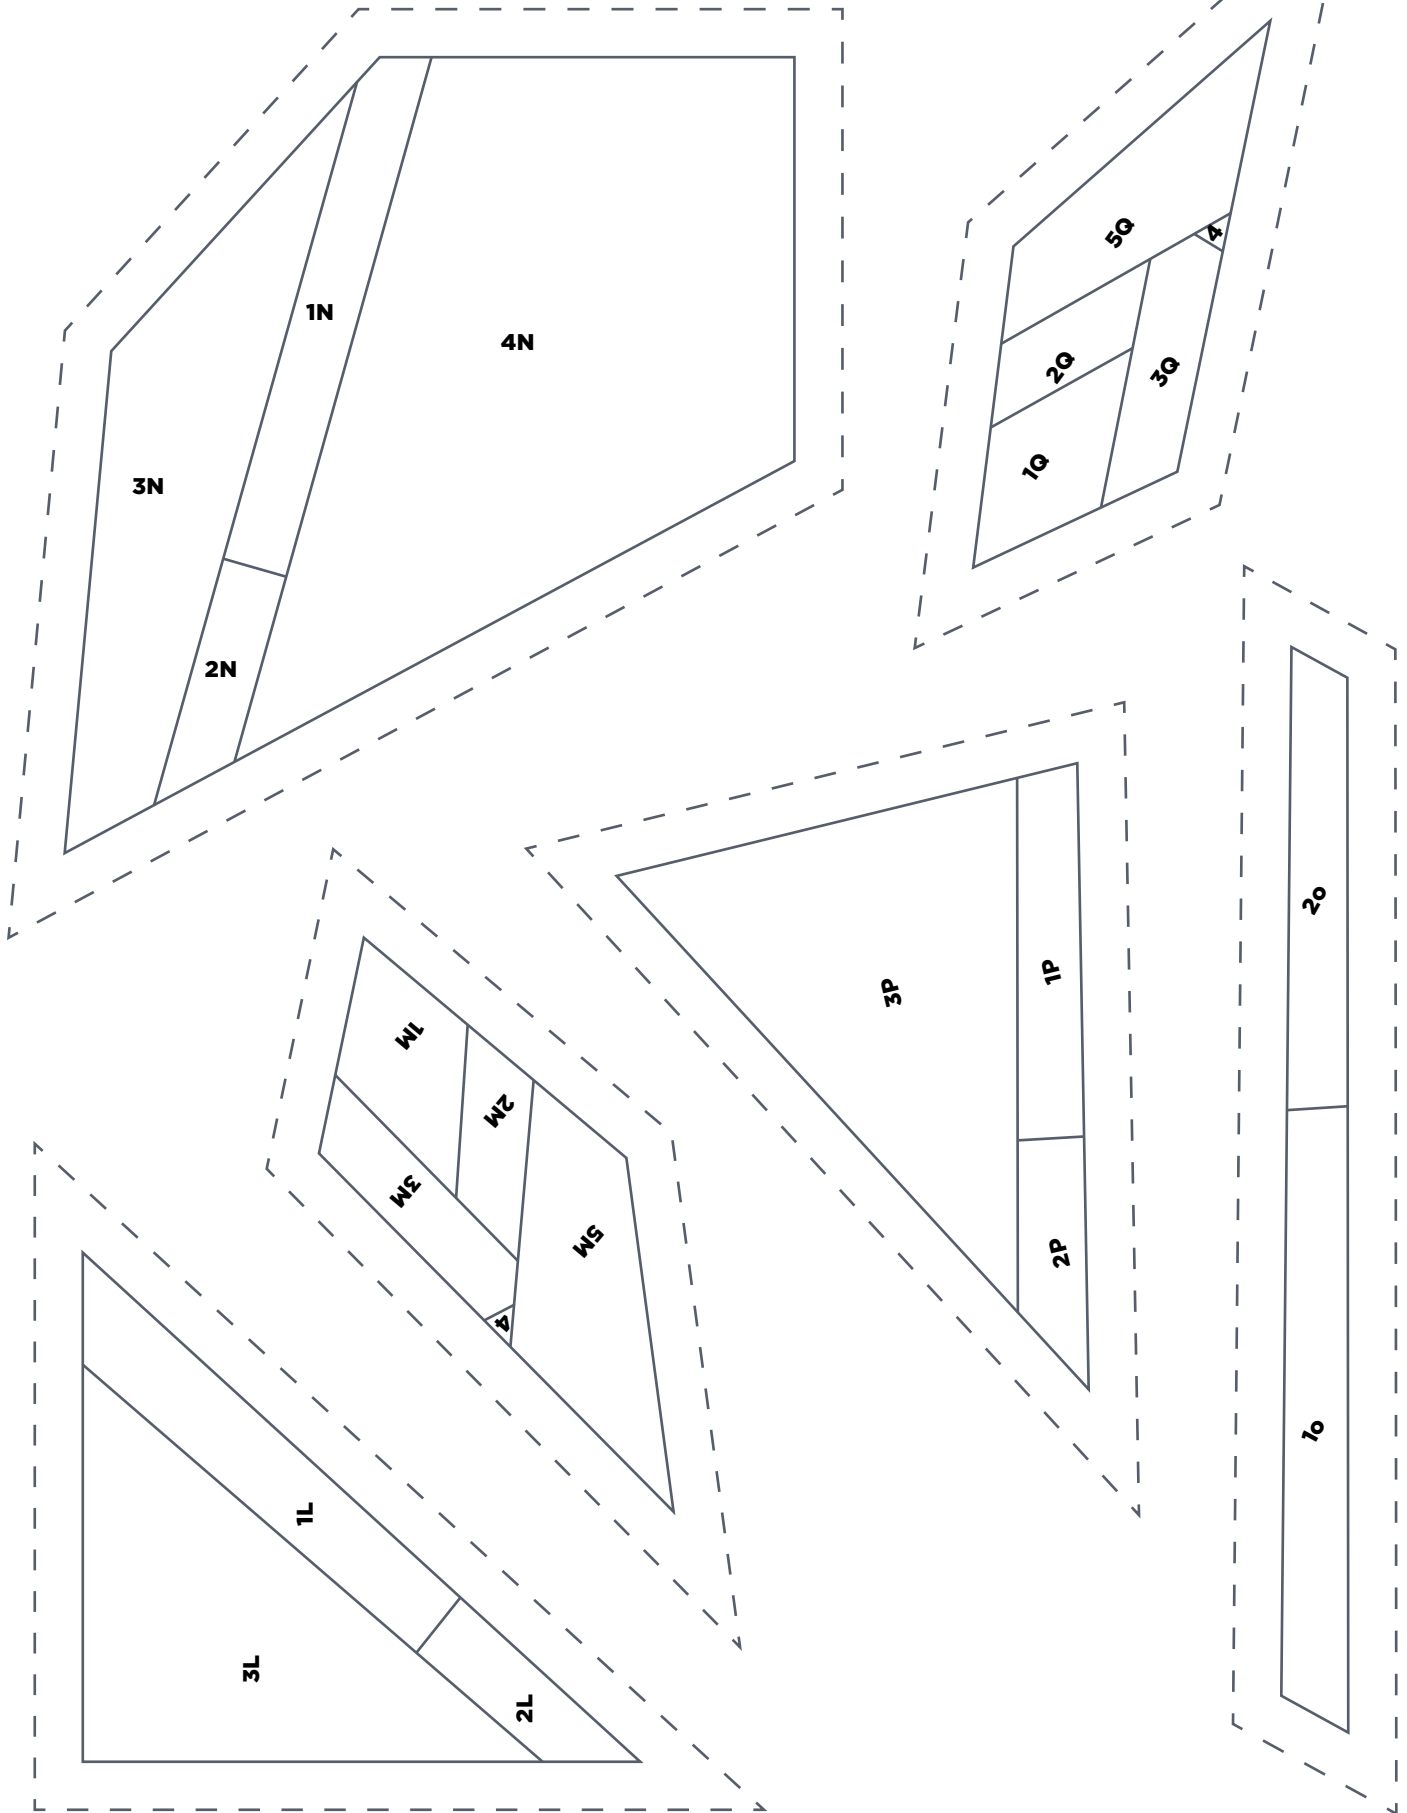

**WINTER FUN**

Snowglobe Section G  
ACTUAL SIZE

**PRINT AT 100%**  
When printed at  
the correct size, this  
box will measure  
1in square.

**PRINT AT 100%**  
When printed at  
the correct size, this  
box will measure  
1in square.

**WINTER FUN**

Snowflake Sections G-K and W  
ACTUAL SIZE

**PRINT AT 100%**

When printed at  
the correct size, this  
box will measure  
1in square.

**WINTER FUN**

Snowflake Sections L-Q

ACTUAL SIZE

**PRINT AT 100%**  
When printed at  
the correct size, this  
box will measure  
1in square.

**WINTER FUN**  
Snowflake Sections R-V  
ACTUAL SIZE