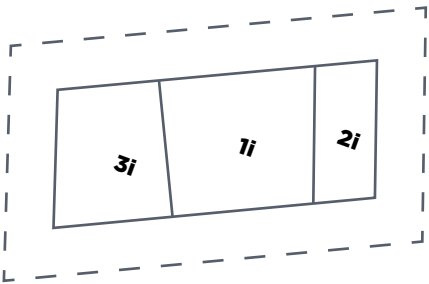

**PRINT AT 100%**

When printed at  
the correct size, this  
box will measure  
1in square.

**BAKE OFF**

Outer Glove (Part 2)

ACTUAL SIZE

**PRINT AT 100%**  
When printed at  
the correct size, this  
box will measure  
1in square.

**WINTER FUN**

Christmas Lights Sections A-D and K-L  
ACTUAL SIZE

**PRINT AT 100%**  
When printed at  
the correct size, this  
box will measure  
1in square.

**WINTER FUN**

Christmas Lights Sections E-G  
ACTUAL SIZE

**WINTER FUN**

Christmas Lights Sections H-J and M-O  
ACTUAL SIZE

**PRINT AT 100%**  
When printed at  
the correct size, this  
box will measure  
1in square.

**PRINT AT 100%**

When printed at the correct size, this box will measure 1in square.