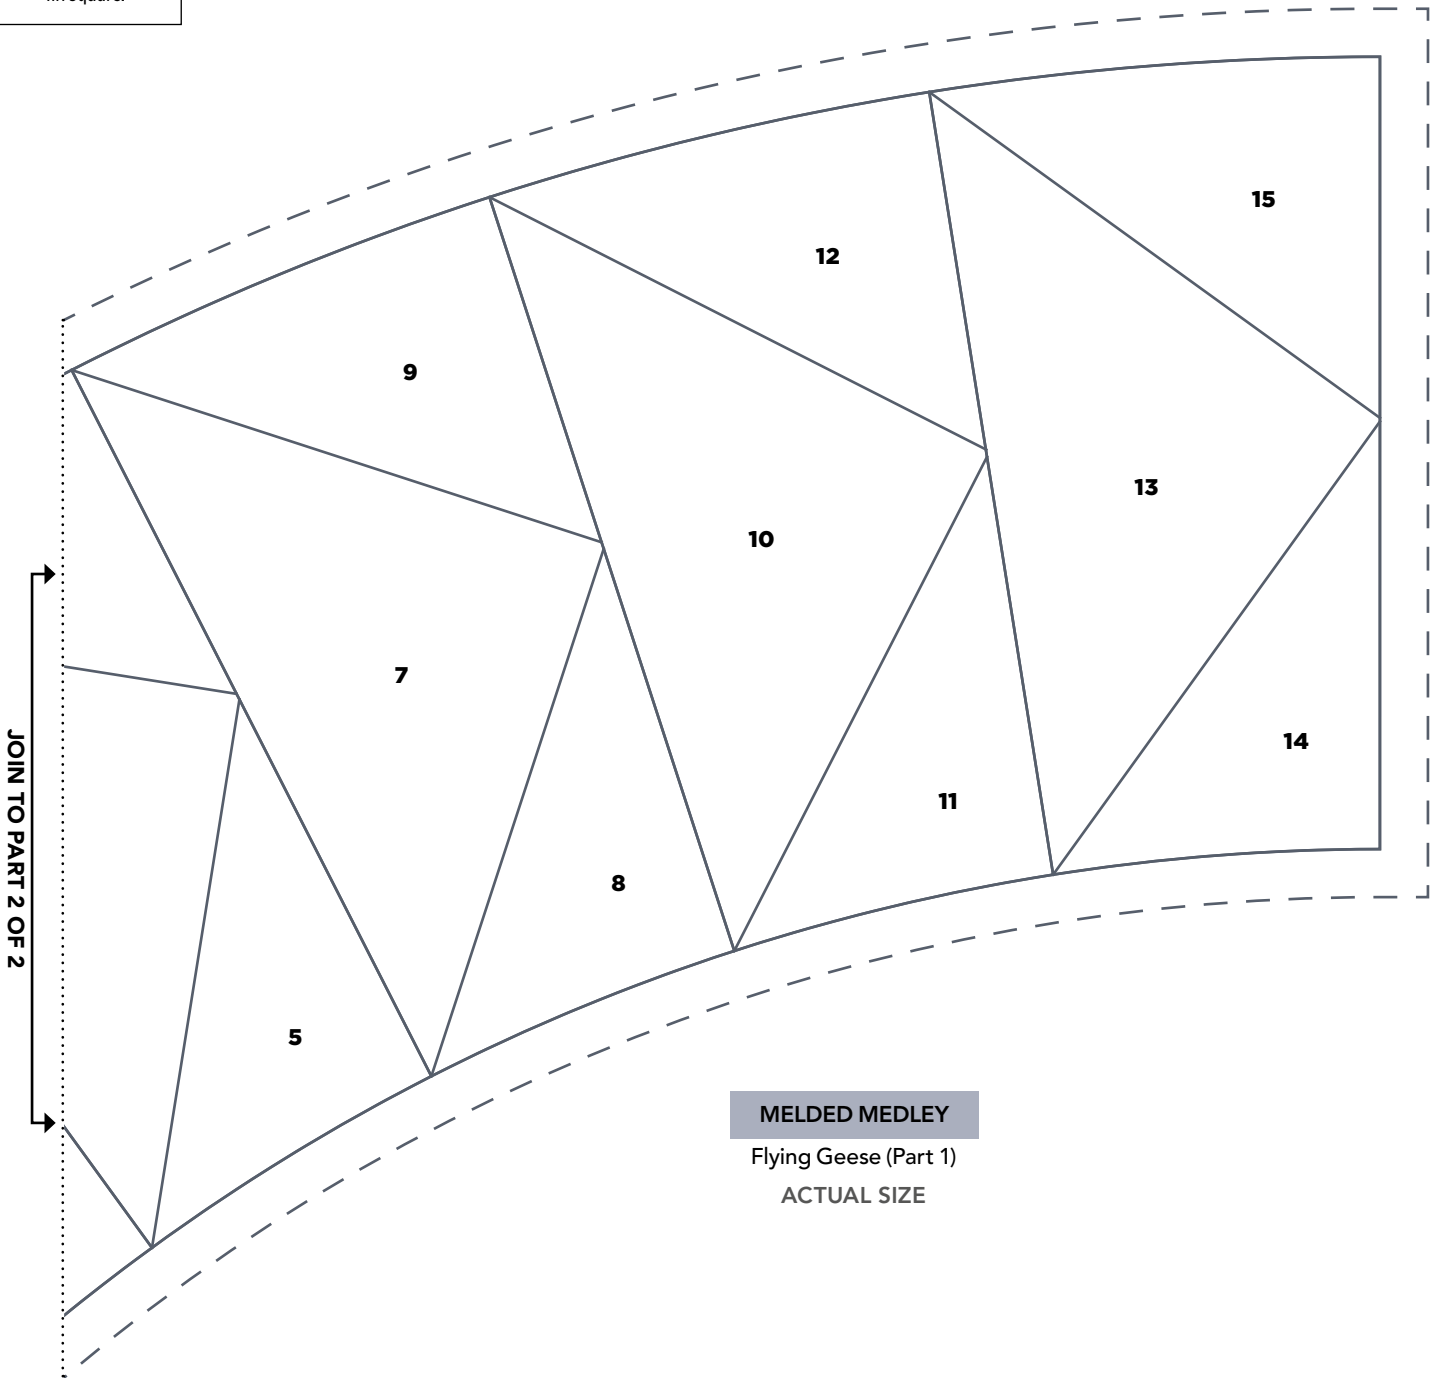

PRINT AT 100%

When printed at
the correct size, this
box will measure
1in square.