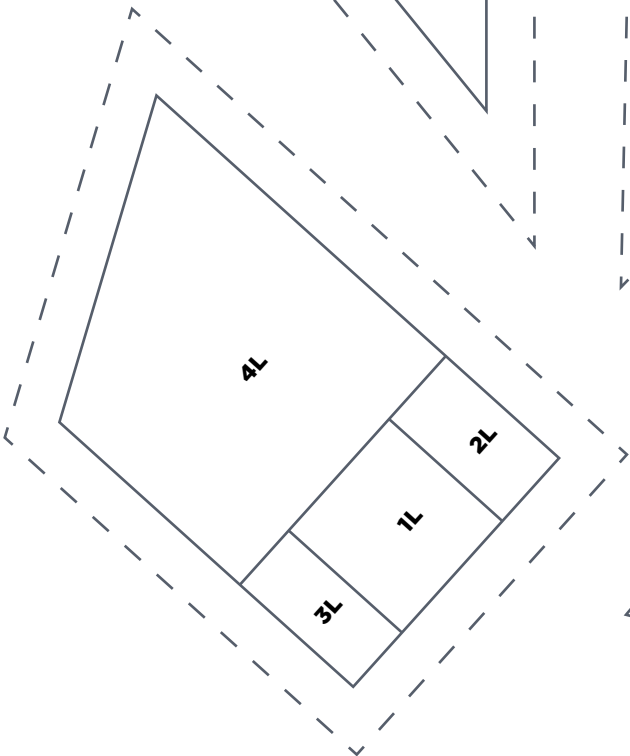

**PRINT AT 100%**

When printed at  
the correct size, this  
box will measure  
1in square.

**BAKE OFF**

Outer Glove (Part 2)

ACTUAL SIZE

**PRINT AT 100%**  
When printed at  
the correct size, this  
box will measure  
1in square.

**WINTER FUN**

Christmas Lights Sections A-D and K-L  
ACTUAL SIZE

**PRINT AT 100%**  
When printed at  
the correct size, this  
box will measure  
1in square.

**WINTER FUN**

Christmas Lights Sections E-G  
ACTUAL SIZE