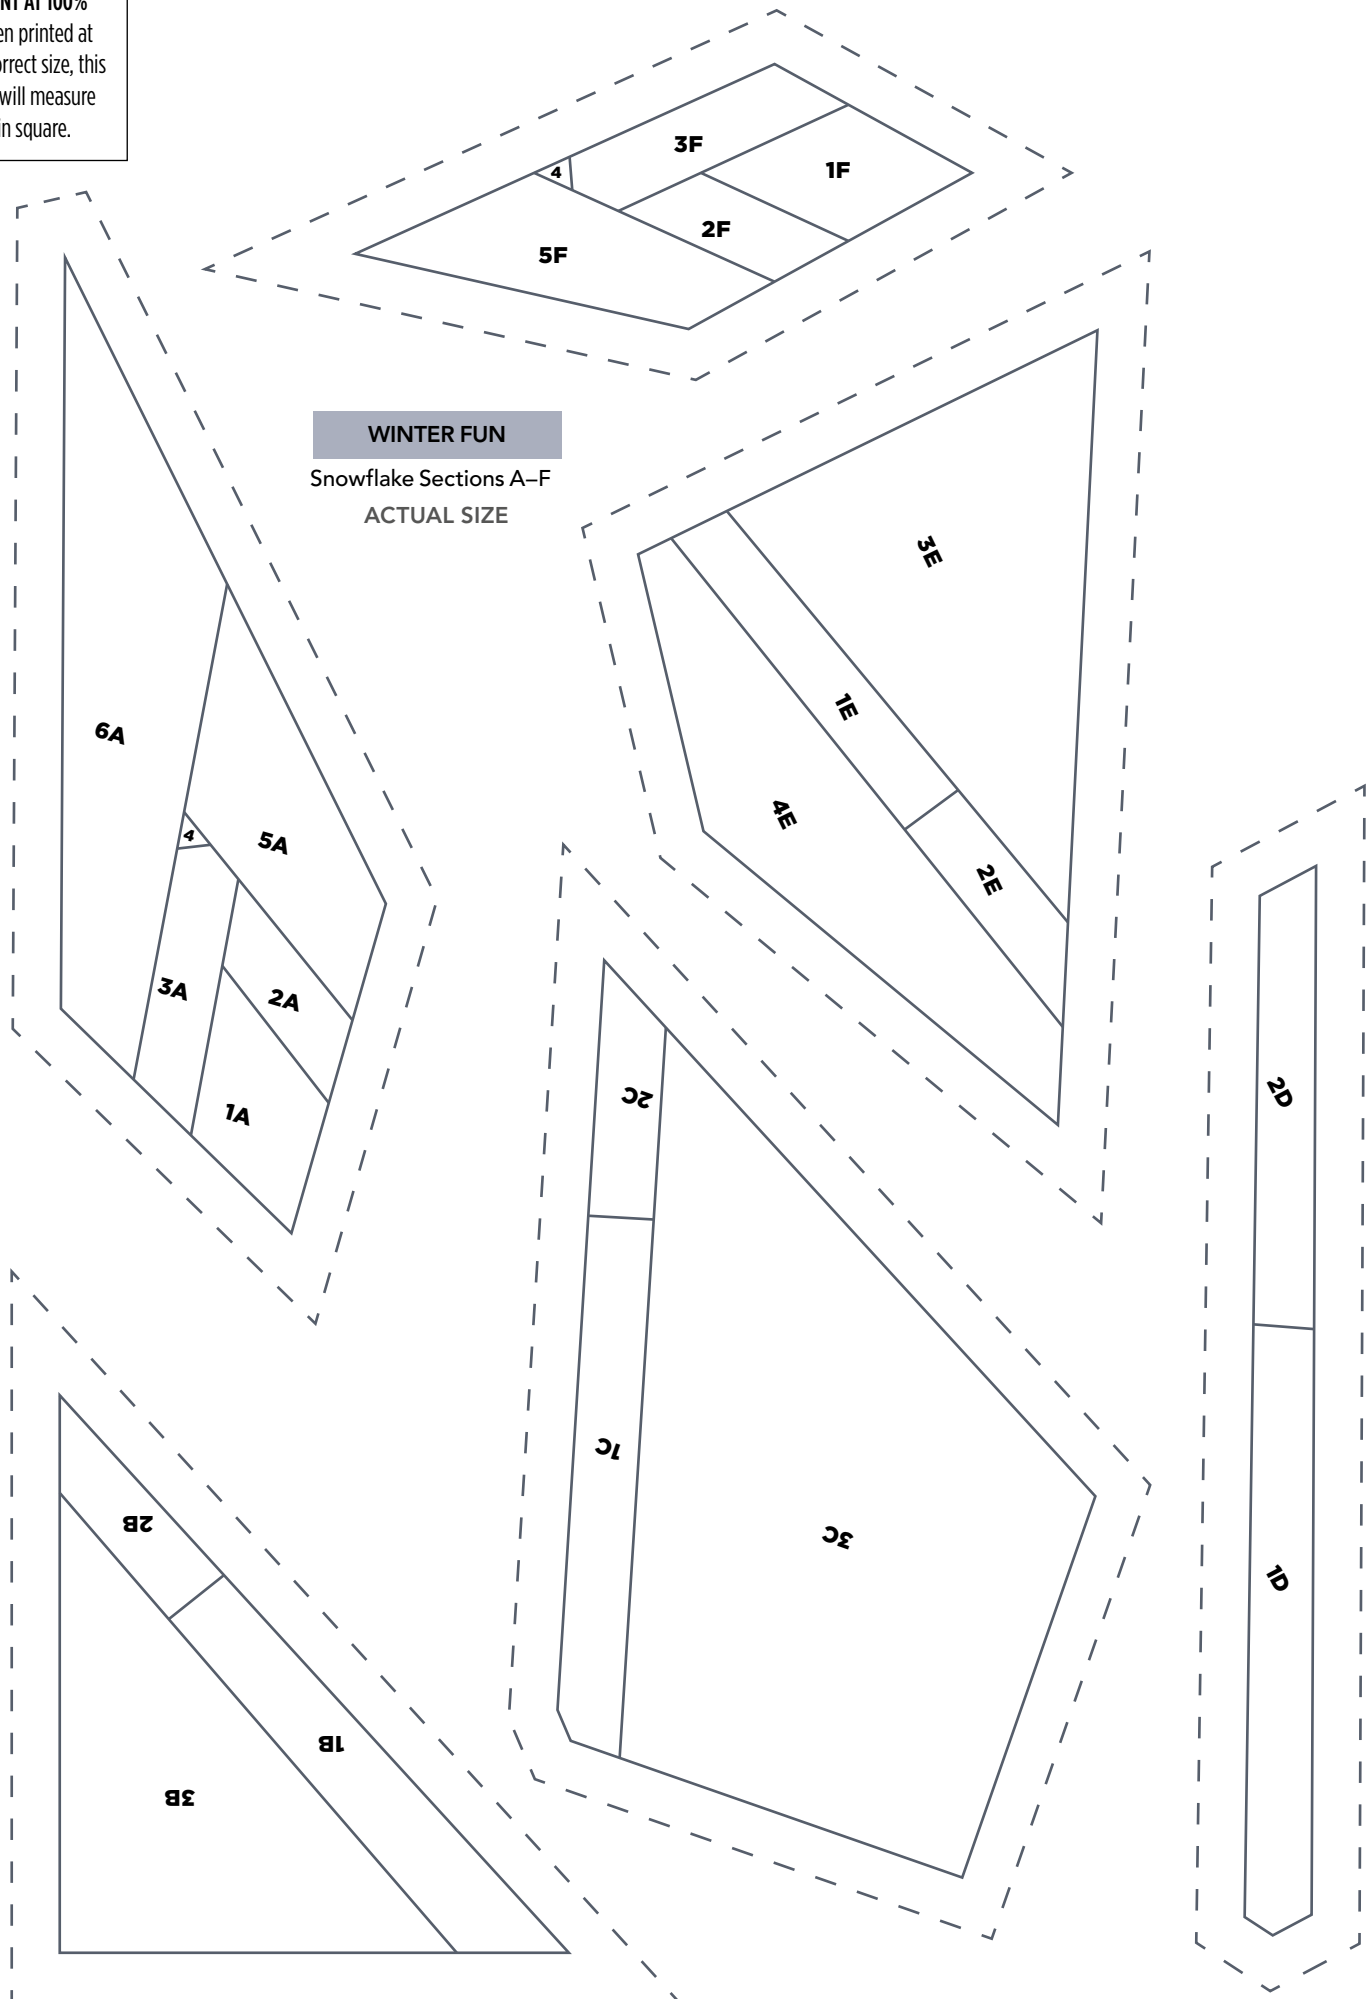

**WINTER FUN**

Snowglobe Sections A-C  
ACTUAL SIZE

**PRINT AT 100%**  
When printed at  
the correct size, this  
box will measure  
1in square.

**WINTER FUN**  
Snowglobe Section D  
ACTUAL SIZE

D

**PRINT AT 100%**

When printed at  
the correct size, this  
box will measure  
1in square.

**WINTER FUN**

Snowglobe Sections E-F  
ACTUAL SIZE

**PRINT AT 100%**

When printed at the correct size, this box will measure 1in square.

**WINTER FUN**

Snowglobe Section G  
ACTUAL SIZE

**PRINT AT 100%**  
When printed at  
the correct size, this  
box will measure  
1in square.

**PRINT AT 100%**  
When printed at  
the correct size, this  
box will measure  
1in square.