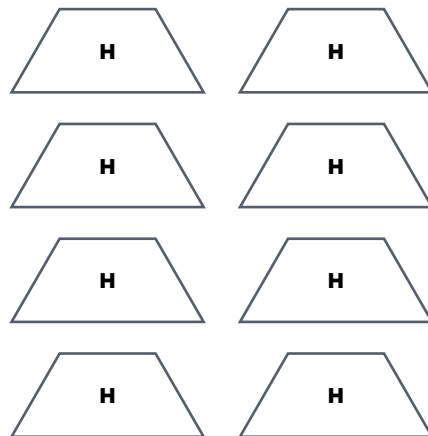

PRINT AT 100%

When printed at
the correct size, this
box will measure
1in square.

SUPER SQUIRREL

Templates B, C, G and H

ACTUAL SIZE