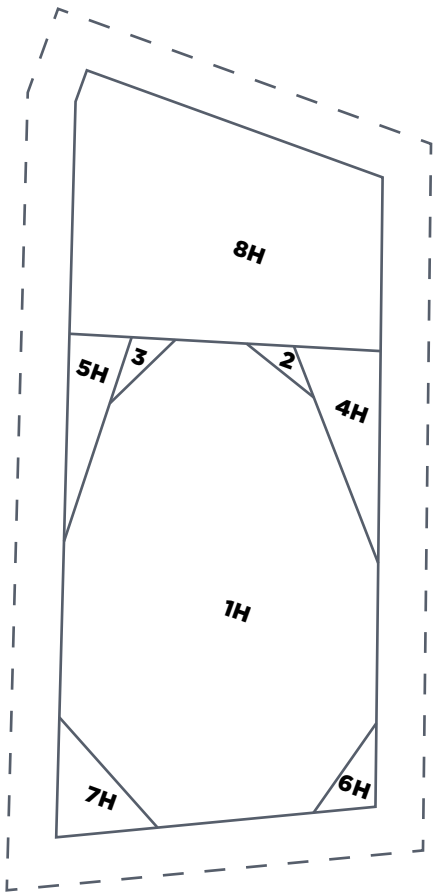

**PRINT AT 100%**

When printed at  
the correct size, this  
box will measure  
1in square.

**BAKE OFF**

Outer Glove (Part 2)

ACTUAL SIZE

**PRINT AT 100%**  
When printed at  
the correct size, this  
box will measure  
1in square.

**WINTER FUN**

Christmas Lights Sections A-D and K-L  
ACTUAL SIZE

**PRINT AT 100%**  
When printed at  
the correct size, this  
box will measure  
1in square.

**WINTER FUN**

Christmas Lights Sections E-G  
ACTUAL SIZE

**WINTER FUN**

Christmas Lights Sections H-J and M-O  
ACTUAL SIZE

**PRINT AT 100%**  
When printed at  
the correct size, this  
box will measure  
1in square.

**PRINT AT 100%**

When printed at the correct size, this box will measure 1in square.

**WINTER FUN**

Snowglobe Sections A-C  
ACTUAL SIZE

**PRINT AT 100%**  
When printed at  
the correct size, this  
box will measure  
1in square.

**WINTER FUN**  
Snowglobe Section D  
ACTUAL SIZE

D

**PRINT AT 100%**