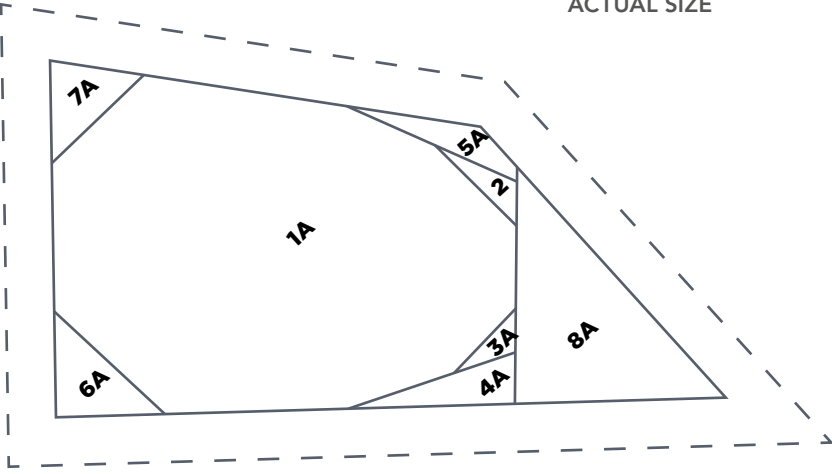

**PRINT AT 100%**

When printed at  
the correct size, this  
box will measure  
1in square.

**BAKE OFF**

Outer Glove (Part 2)

ACTUAL SIZE

**PRINT AT 100%**  
When printed at  
the correct size, this  
box will measure  
1in square.

**WINTER FUN**

Christmas Lights Sections A-D and K-L  
ACTUAL SIZE

**PRINT AT 100%**  
When printed at  
the correct size, this  
box will measure  
1in square.

**WINTER FUN**

Christmas Lights Sections E-G  
ACTUAL SIZE