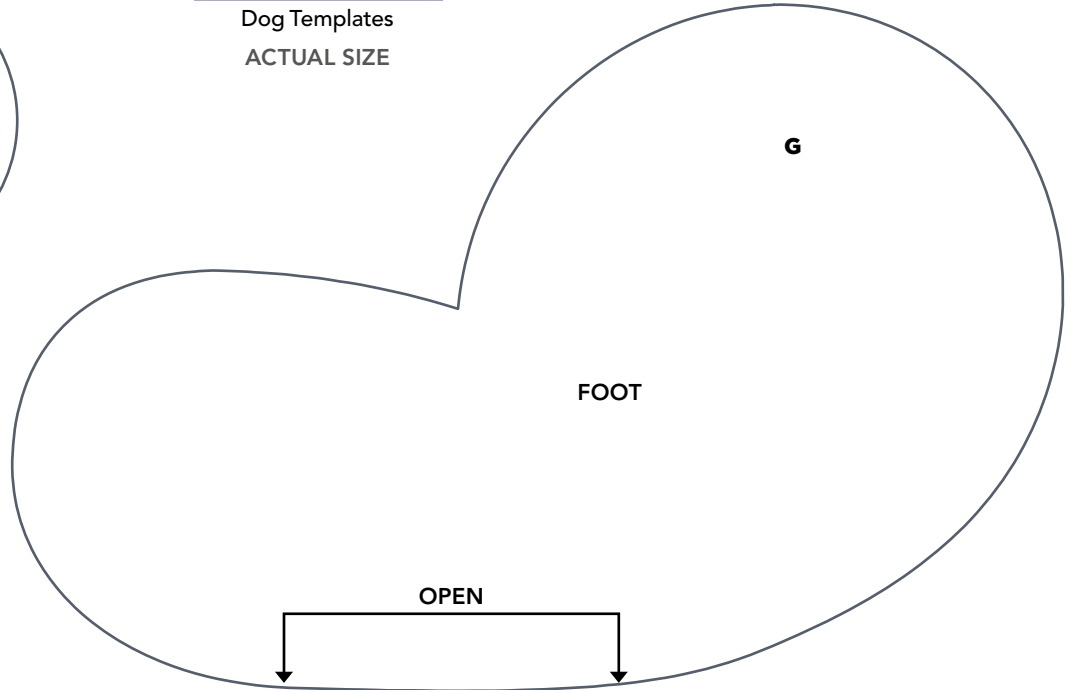

**RETRO DACHSHUND**

Dog Templates

ACTUAL SIZE

**PRINT AT 100%**

When printed at  
the correct size, this  
box will measure  
1in square.

**RETRO DACHSHUND**

Dog Templates  
ACTUAL SIZE

**PRINT AT 100%**

When printed at  
the correct size, this  
box will measure  
1in square.

**RETRO DACHSHUND**

Dog Templates  
ACTUAL SIZE

**PRINT AT 100%**

When printed at the correct size, this box will measure 1in square.