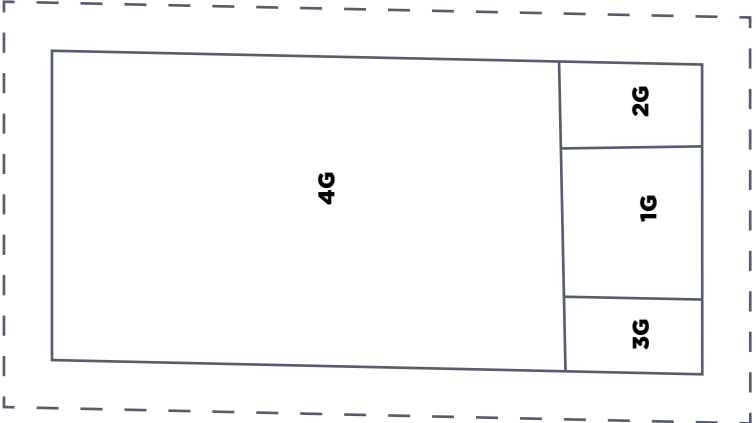

**WINTER FUN**

Christmas Lights Sections A-D and K-L  
ACTUAL SIZE

**PRINT AT 100%**  
When printed at  
the correct size, this  
box will measure  
1in square.

**WINTER FUN**

Christmas Lights Sections E-G  
ACTUAL SIZE

**WINTER FUN**

Christmas Lights Sections H-J and M-O  
ACTUAL SIZE

**PRINT AT 100%**  
When printed at  
the correct size, this  
box will measure  
1in square.

**PRINT AT 100%**

When printed at the correct size, this box will measure 1in square.