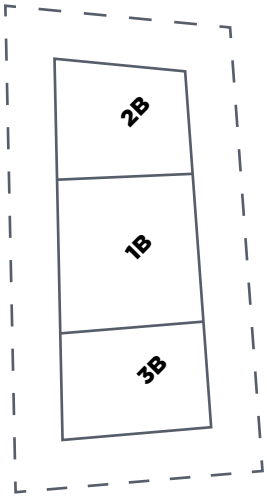

**BAKE OFF**

Inner Glove (Part 2)

ACTUAL SIZE

**PRINT AT 100%**  
When printed at  
the correct size, this  
box will measure  
1in square.

**BAKE OFF**

Outer Glove (Part 1)

ACTUAL SIZE

JOIN TO PART 2 OF 2

**PRINT AT 100%**

When printed at  
the correct size, this  
box will measure  
1in square.

**BAKE OFF**

Outer Glove (Part 2)

ACTUAL SIZE

**PRINT AT 100%**  
When printed at  
the correct size, this  
box will measure  
1in square.

**WINTER FUN**

Christmas Lights Sections A-D and K-L  
ACTUAL SIZE

**PRINT AT 100%**  
When printed at  
the correct size, this  
box will measure  
1in square.

**WINTER FUN**

Christmas Lights Sections E-G  
ACTUAL SIZE

**WINTER FUN**

Christmas Lights Sections H-J and M-O  
ACTUAL SIZE

**PRINT AT 100%**  
When printed at  
the correct size, this  
box will measure  
1in square.

**PRINT AT 100%**

When printed at the correct size, this box will measure 1in square.