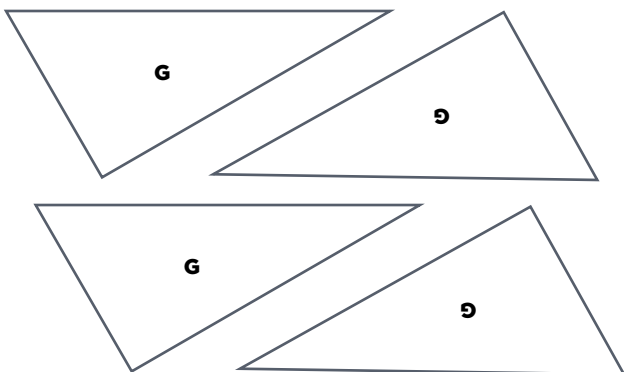

PRINT AT 100%

When printed at
the correct size, this
box will measure
1in square.

SUPER SQUIRREL

Templates B, C, G and H

ACTUAL SIZE