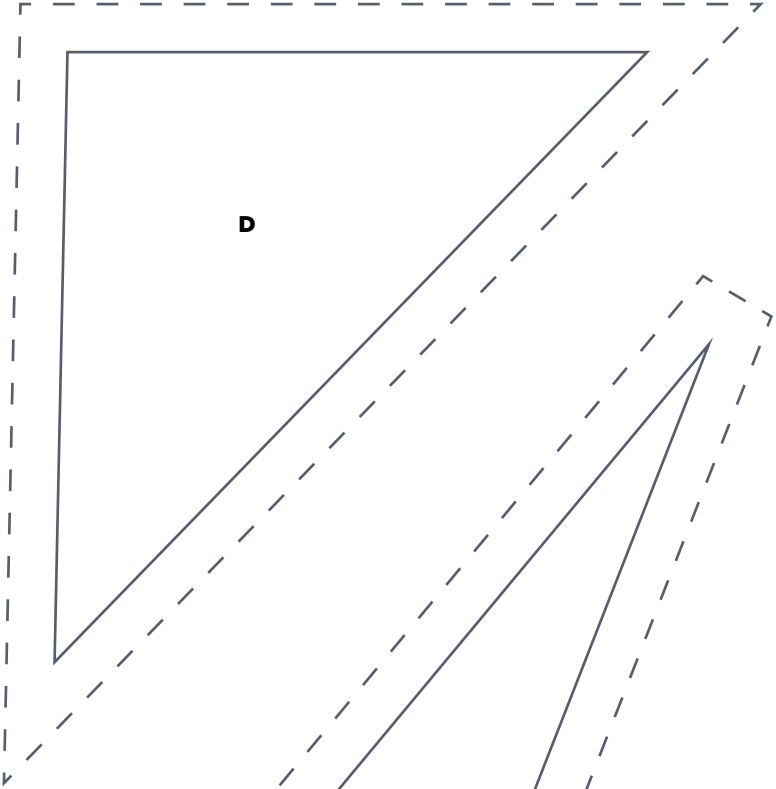

**PRINT AT 100%**

When printed at  
the correct size, this  
box will measure  
1in square.

**BAKE OFF**

Outer Glove (Part 2)

ACTUAL SIZE

**PRINT AT 100%**  
When printed at  
the correct size, this  
box will measure  
1in square.

**WINTER FUN**

Christmas Lights Sections A-D and K-L  
ACTUAL SIZE

**PRINT AT 100%**  
When printed at  
the correct size, this  
box will measure  
1in square.

**WINTER FUN**

Christmas Lights Sections E-G  
ACTUAL SIZE