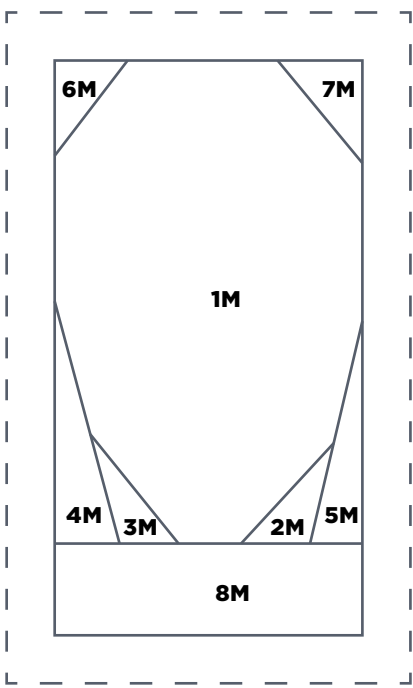

**PRINT AT 100%**

When printed at  
the correct size, this  
box will measure  
1in square.

**BAKE OFF**

Outer Glove (Part 2)

ACTUAL SIZE

**PRINT AT 100%**  
When printed at  
the correct size, this  
box will measure  
1in square.

**WINTER FUN**

Christmas Lights Sections A-D and K-L  
ACTUAL SIZE

**PRINT AT 100%**  
When printed at  
the correct size, this  
box will measure  
1in square.

**WINTER FUN**

Christmas Lights Sections E-G  
ACTUAL SIZE

**WINTER FUN**

Christmas Lights Sections H-J and M-O  
ACTUAL SIZE

**PRINT AT 100%**  
When printed at  
the correct size, this  
box will measure  
1in square.

**PRINT AT 100%**

When printed at the correct size, this box will measure 1in square.

**WINTER FUN**

Snowglobe Sections A-C  
ACTUAL SIZE

**PRINT AT 100%**  
When printed at  
the correct size, this  
box will measure  
1in square.

**WINTER FUN**  
Snowglobe Section D  
ACTUAL SIZE

D

**PRINT AT 100%**