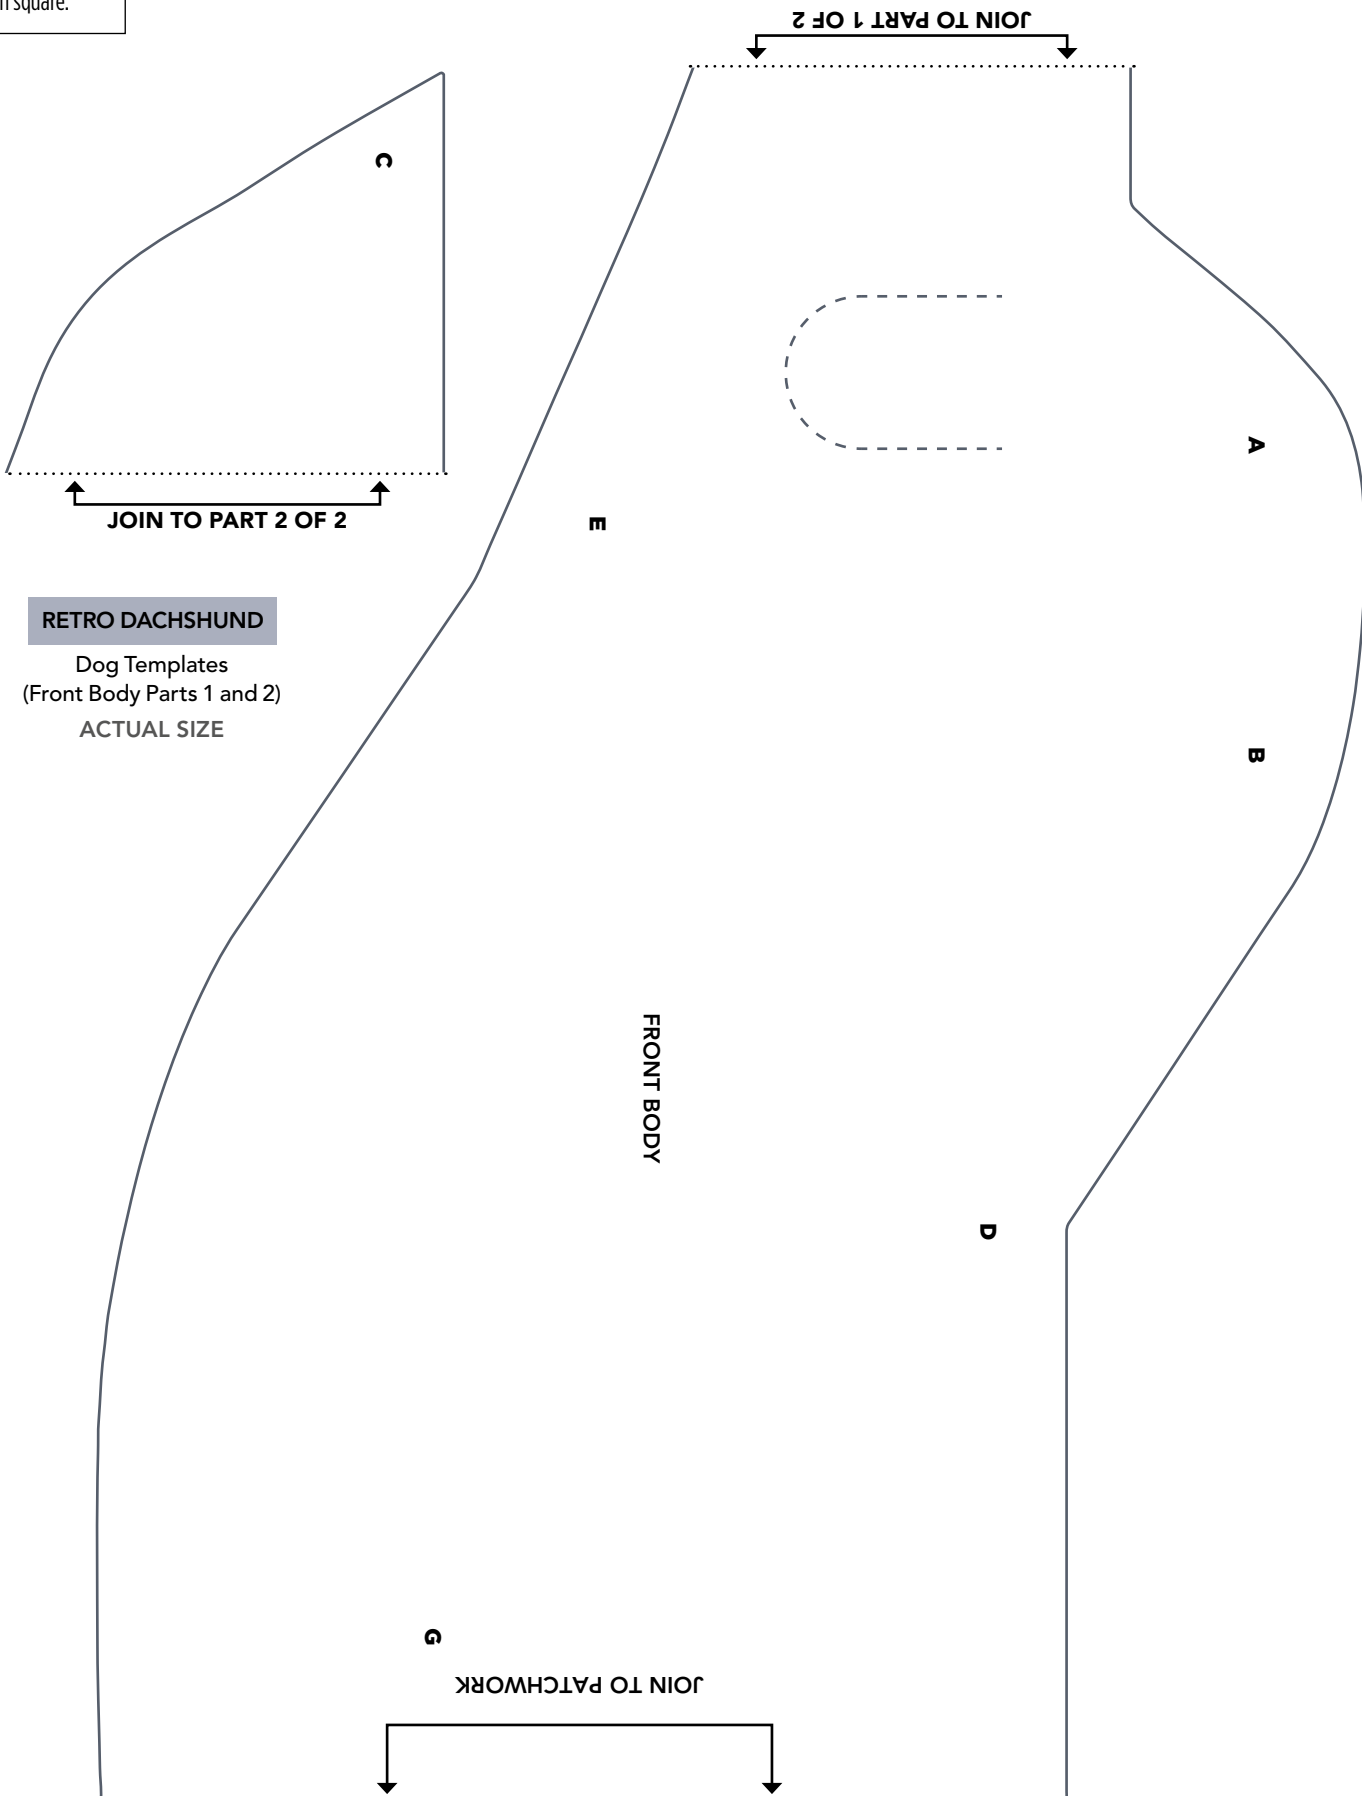

**RETRO DACHSHUND**

Dog Templates

ACTUAL SIZE

**PRINT AT 100%**

When printed at  
the correct size, this  
box will measure  
1in square.

**RETRO DACHSHUND**

Dog Templates  
ACTUAL SIZE

**PRINT AT 100%**

When printed at  
the correct size, this  
box will measure  
1in square.

**RETRO DACHSHUND**

Dog Templates  
ACTUAL SIZE

**PRINT AT 100%**

When printed at the correct size, this box will measure 1in square.

**PRINT AT 100%**

When printed at  
the correct size, this  
box will measure  
1in square.

**RETRO DACHSHUND**

Dog Templates  
ACTUAL SIZE

**PRINT AT 100%**

When printed at  
the correct size, this  
box will measure  
1in square.