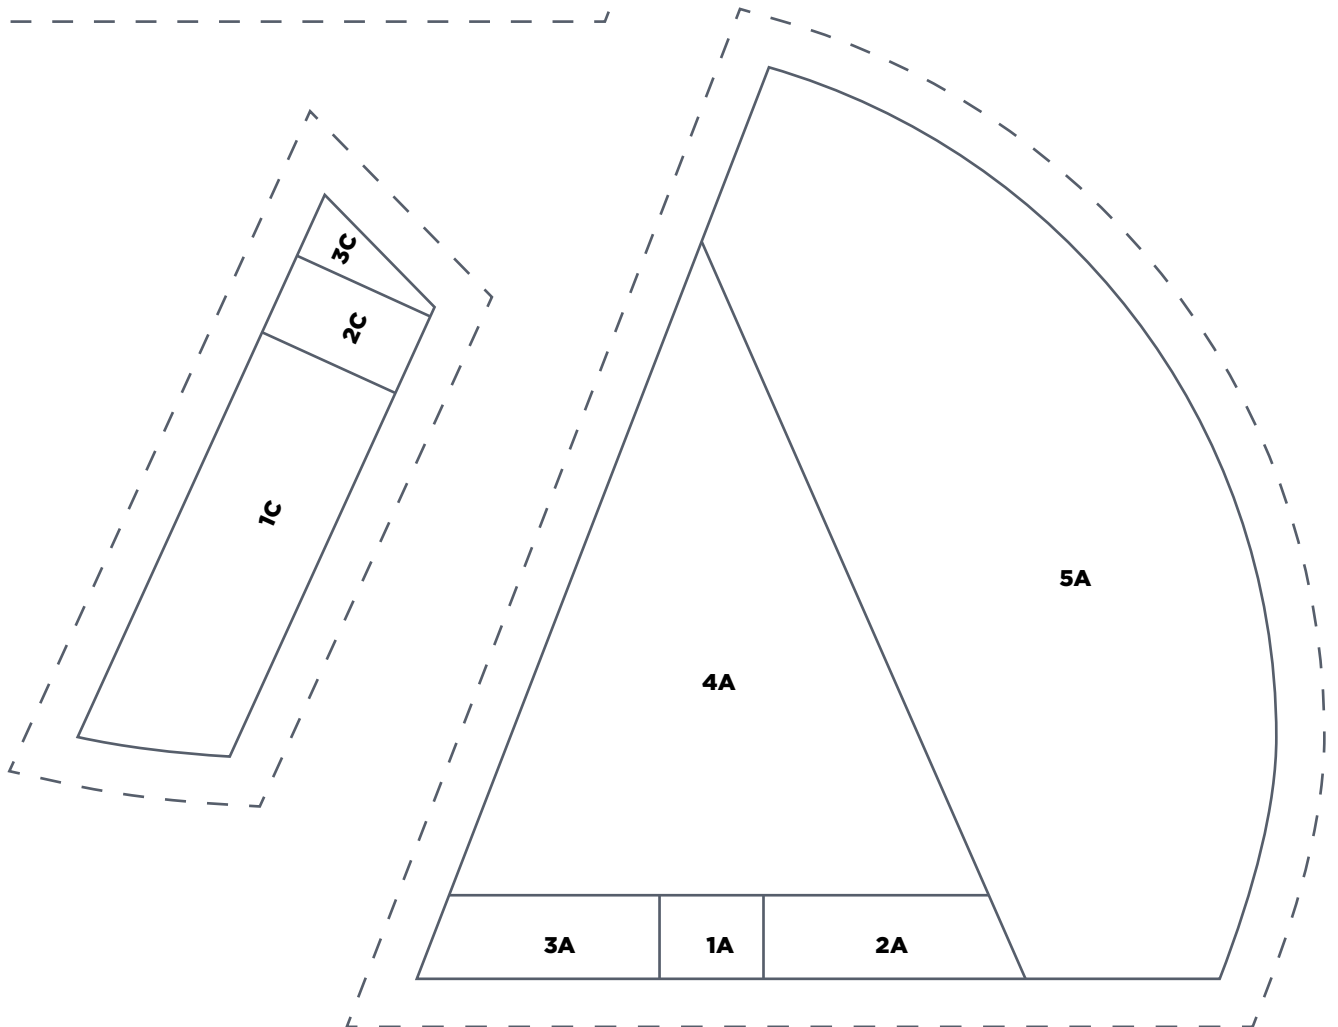

**WINTER FUN**

Christmas Lights Sections A-D and K-L  
ACTUAL SIZE

**PRINT AT 100%**  
When printed at  
the correct size, this  
box will measure  
1in square.

**WINTER FUN**

Christmas Lights Sections E-G  
ACTUAL SIZE

**WINTER FUN**

Christmas Lights Sections H-J and M-O  
ACTUAL SIZE

**PRINT AT 100%**  
When printed at  
the correct size, this  
box will measure  
1in square.

**PRINT AT 100%**

When printed at the correct size, this box will measure 1in square.

**WINTER FUN**

Snowglobe Sections A-C  
ACTUAL SIZE

**PRINT AT 100%**  
When printed at  
the correct size, this  
box will measure  
1in square.

**WINTER FUN**  
Snowglobe Section D  
ACTUAL SIZE

D

**PRINT AT 100%**