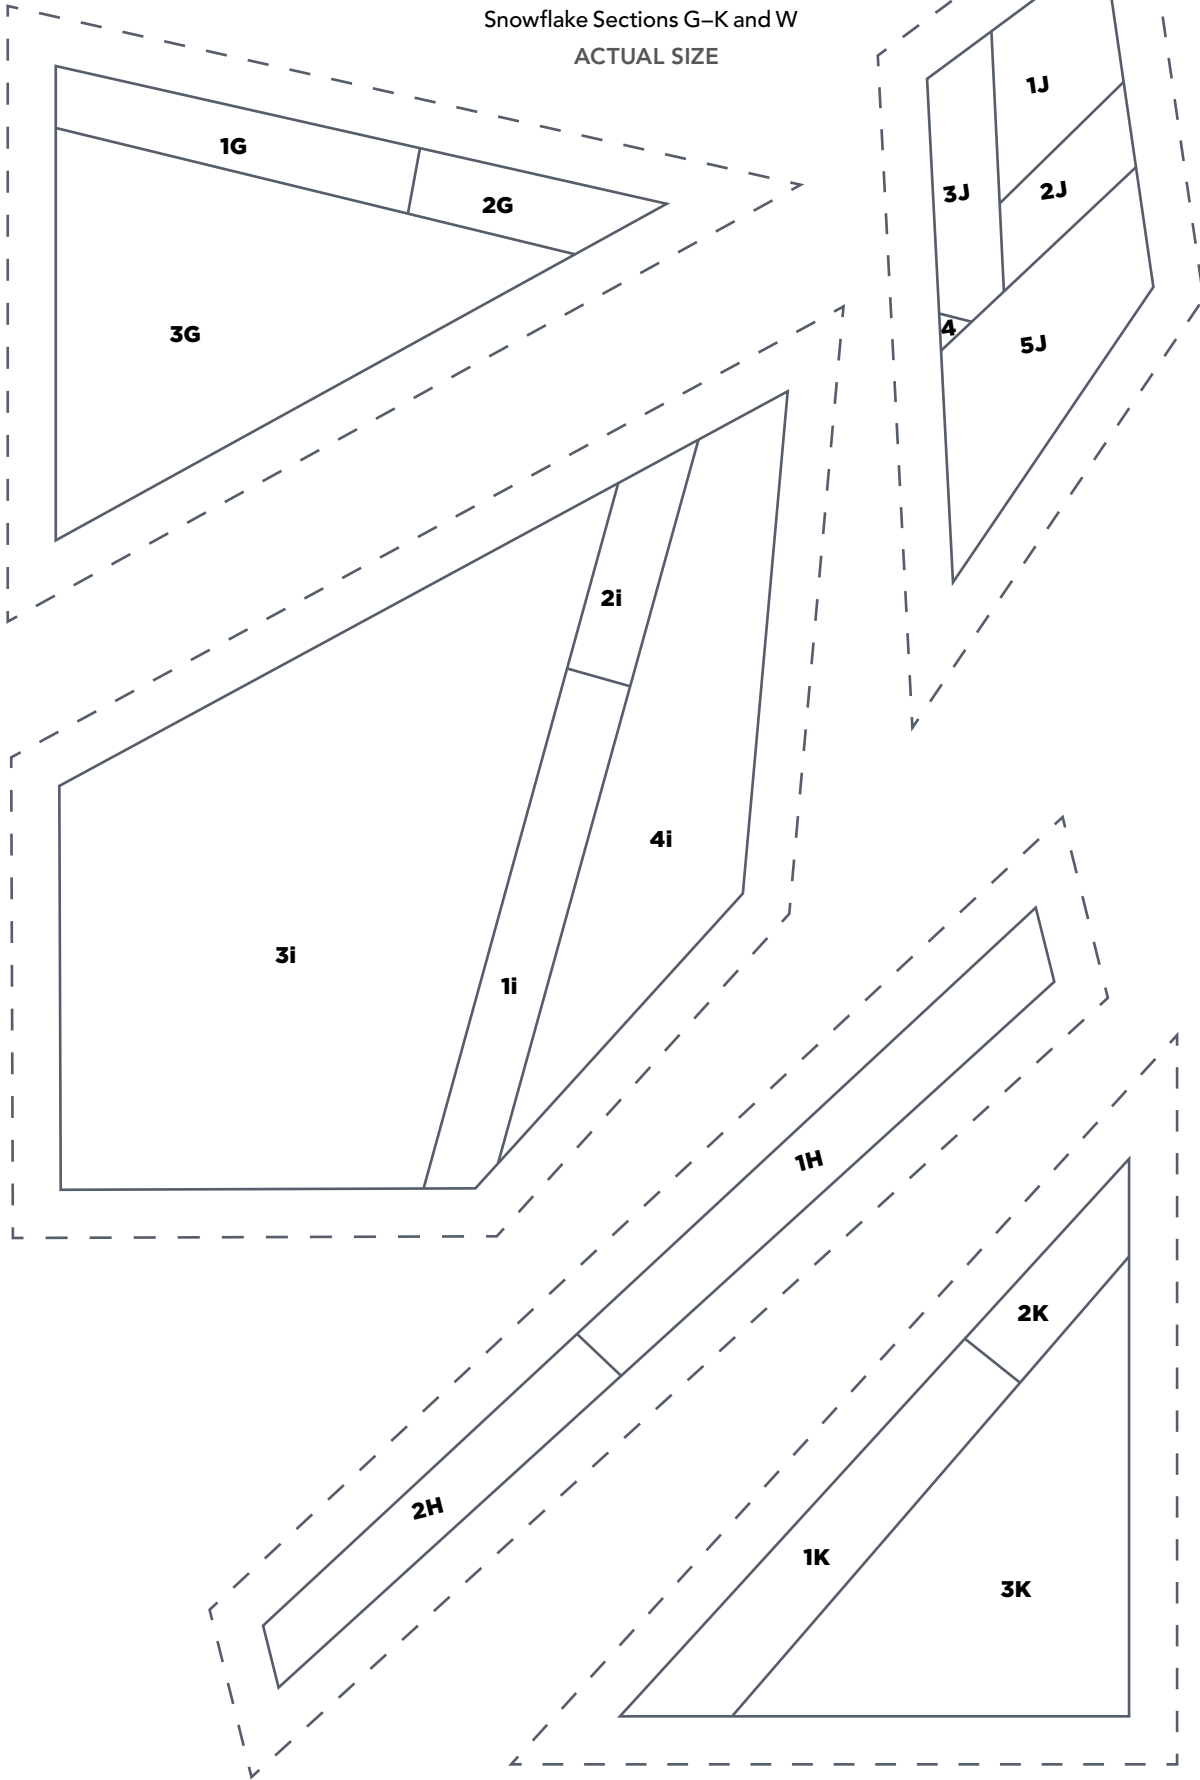

When printed at  
the correct size, this  
box will measure  
1in square.

**WINTER FUN**

Snowglobe Sections E-F  
ACTUAL SIZE

**PRINT AT 100%**

When printed at the correct size, this box will measure 1in square.

**WINTER FUN**

Snowglobe Section G  
ACTUAL SIZE

**PRINT AT 100%**  
When printed at  
the correct size, this  
box will measure  
1in square.

**PRINT AT 100%**  
When printed at  
the correct size, this  
box will measure  
1in square.

**WINTER FUN**

Snowflake Sections G-K and W  
ACTUAL SIZE

**PRINT AT 100%**

When printed at  
the correct size, this  
box will measure  
1in square.

**WINTER FUN**

Snowflake Sections L-Q

ACTUAL SIZE

**PRINT AT 100%**  
When printed at  
the correct size, this  
box will measure  
1in square.