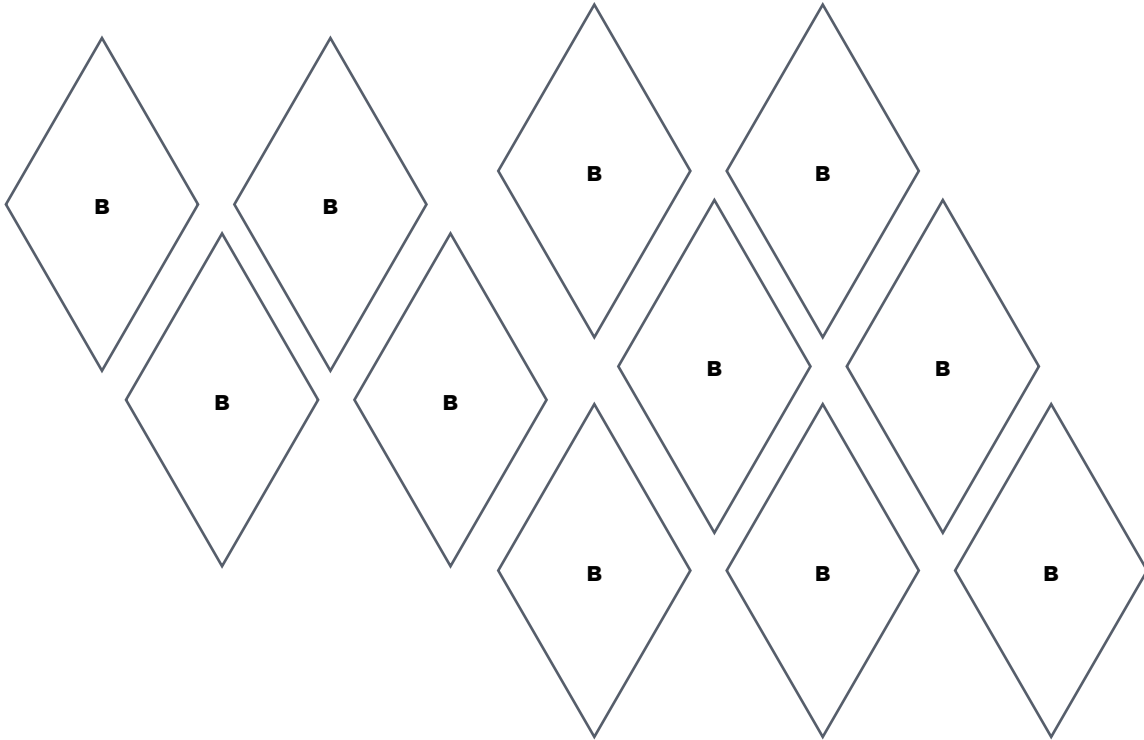

PRINT AT 100%

When printed at
the correct size, this
box will measure
1in square.

SUPER SQUIRREL

Templates B, C, G and H

ACTUAL SIZE