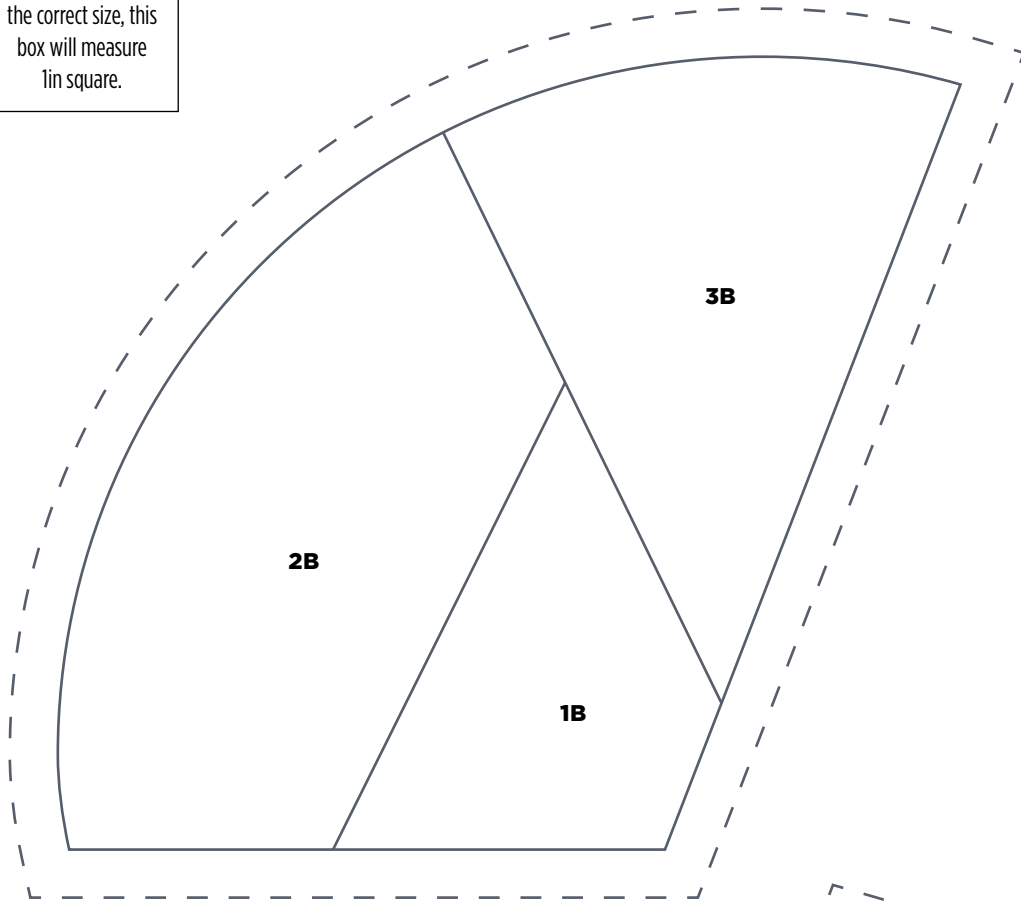

**WINTER FUN**

Christmas Lights Sections A-D and K-L  
ACTUAL SIZE

**PRINT AT 100%**  
When printed at  
the correct size, this  
box will measure  
1in square.

**WINTER FUN**

Christmas Lights Sections E-G  
ACTUAL SIZE

**WINTER FUN**

Christmas Lights Sections H-J and M-O  
ACTUAL SIZE

**PRINT AT 100%**  
When printed at  
the correct size, this  
box will measure  
1in square.

**PRINT AT 100%**

When printed at the correct size, this box will measure 1in square.

**WINTER FUN**

Snowglobe Sections A-C  
ACTUAL SIZE

**PRINT AT 100%**  
When printed at  
the correct size, this  
box will measure  
1in square.

**WINTER FUN**  
Snowglobe Section D  
ACTUAL SIZE

D

**PRINT AT 100%**

When printed at  
the correct size, this  
box will measure  
1in square.

**WINTER FUN**

Snowglobe Sections E-F  
ACTUAL SIZE

**PRINT AT 100%**

When printed at the correct size, this box will measure 1in square.