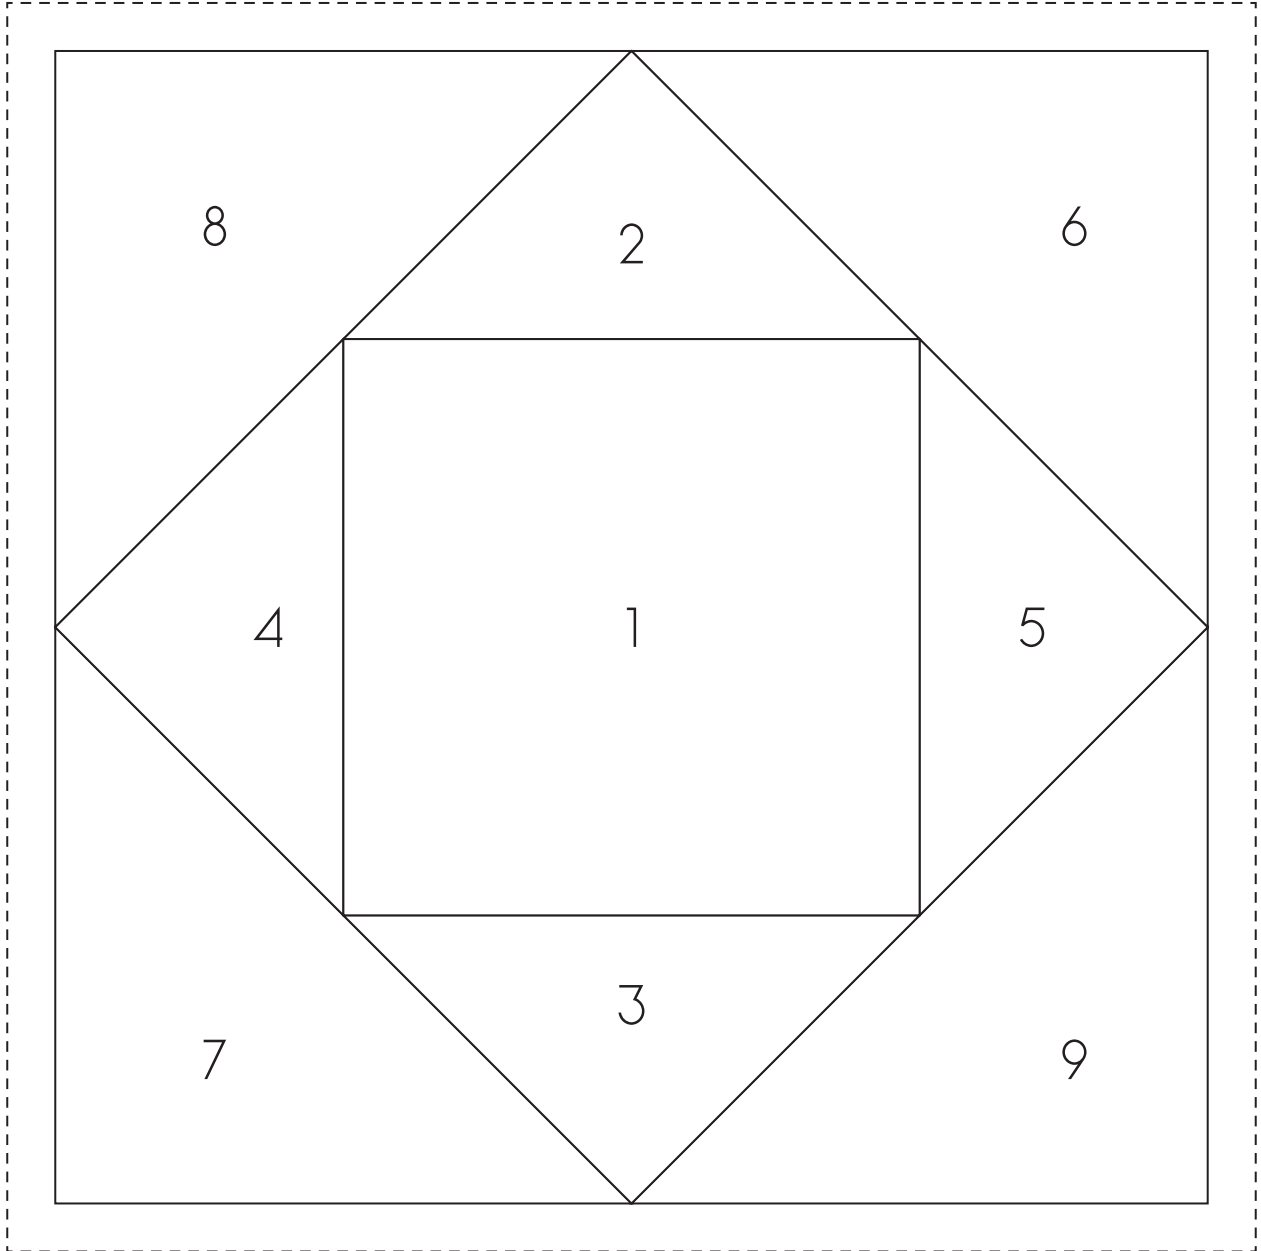

PRINT AT 100%

When printed at
the correct size, this
box will measure
1in square.

STORM AT SEA QUILT

Large Economy Block

ACTUAL SIZE