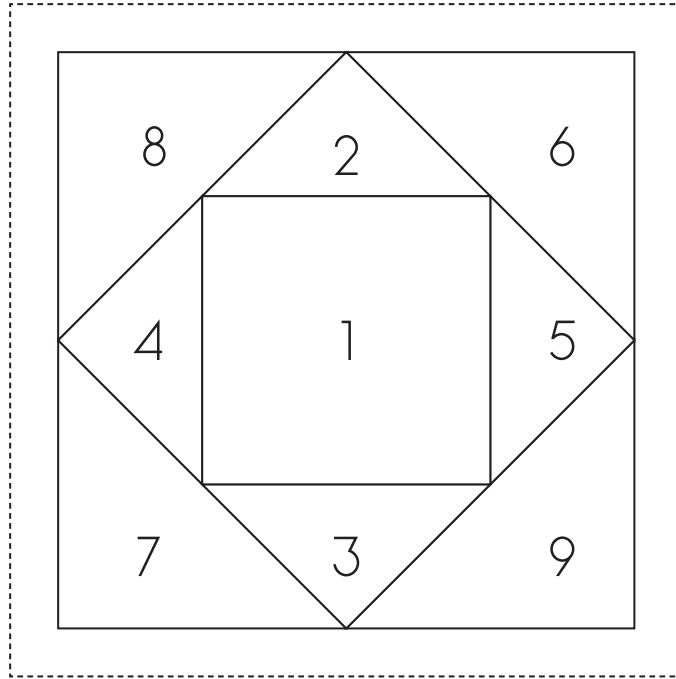

STARLIGHT MEDALLION

Triangle 2
ACTUAL SIZE

STARLIGHT MEDALLION

Triangle 3
ACTUAL SIZE

STARLIGHT MEDALLION

Triangle 1
ACTUAL SIZE

PRINT AT 100%

When printed at
the correct size, this
box will measure
1in square.

STORM AT SEA QUILT

Colouring Page

Storm at Sea Colouring Page

PRINT AT 100%

When printed at
the correct size, this
box will measure
1in square.

STORM AT SEA QUILT

Small Economy Block

ACTUAL SIZE

PRINT AT 100%

When printed at
the correct size, this
box will measure
1in square.

STORM AT SEA QUILT

Large Economy Block

ACTUAL SIZE

PRINT AT 100%

When printed at the correct size, this box will measure 1in square.