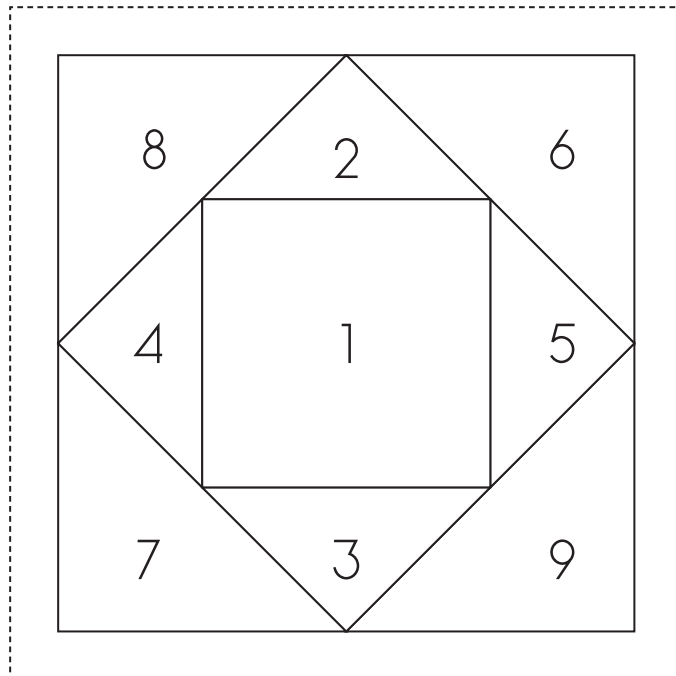

STARLIGHT MEDALLION

Triangle 2
ACTUAL SIZE

STARLIGHT MEDALLION

Triangle 3
ACTUAL SIZE

STARLIGHT MEDALLION

Triangle 1
ACTUAL SIZE

PRINT AT 100%

When printed at
the correct size, this
box will measure
1in square.

STORM AT SEA QUILT

Colouring Page

Storm at Sea Colouring Page

PRINT AT 100%

When printed at
the correct size, this
box will measure
1in square.

STORM AT SEA QUILT

Small Economy Block

ACTUAL SIZE

PRINT AT 100%

When printed at
the correct size, this
box will measure
1in square.

STORM AT SEA QUILT

Large Economy Block

ACTUAL SIZE

PRINT AT 100%

When printed at the correct size, this box will measure 1in square.