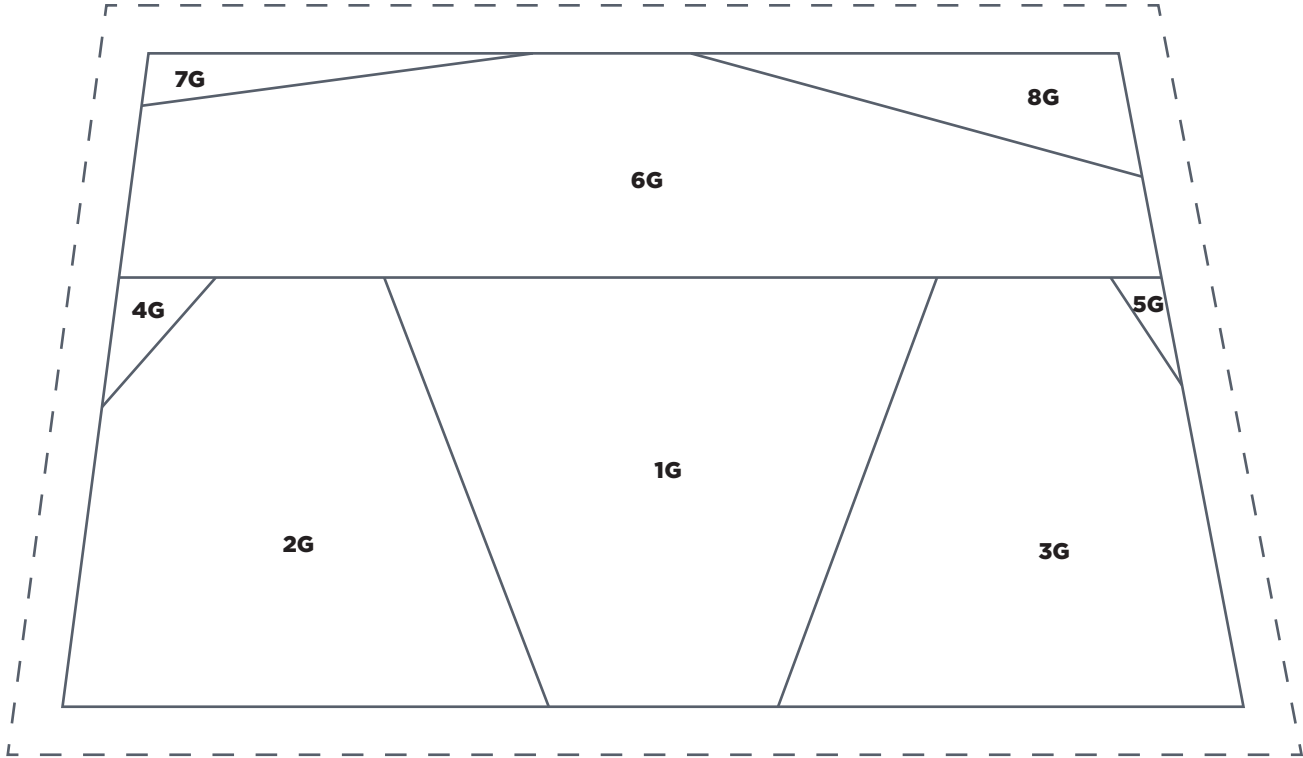

FPP Template F

ACTUAL SIZE

PRINT AT 100%

When printed at the correct size, this box will measure 1in square.

REINDEER REJOICE

FPP Templates G-J

ACTUAL SIZE

PRINT AT 100%

When printed at the correct size, this box will measure 1in square.

PRINT AT 100%

When printed at
the correct size, this
box will measure
1in square.

REINDEER REJOICE

FPP Templates O and P

ACTUAL SIZE

PRINT AT 100%