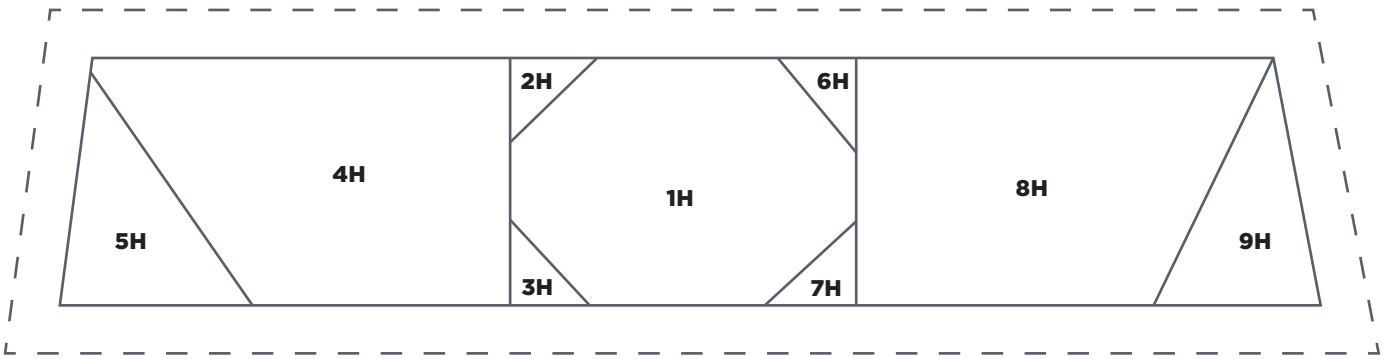

FPP Template F

ACTUAL SIZE

PRINT AT 100%

When printed at the correct size, this box will measure 1in square.

REINDEER REJOICE

FPP Templates G-J

ACTUAL SIZE

PRINT AT 100%

When printed at the correct size, this box will measure 1in square.

PRINT AT 100%

When printed at
the correct size, this
box will measure
1in square.

REINDEER REJOICE

FPP Templates O and P

ACTUAL SIZE

PRINT AT 100%