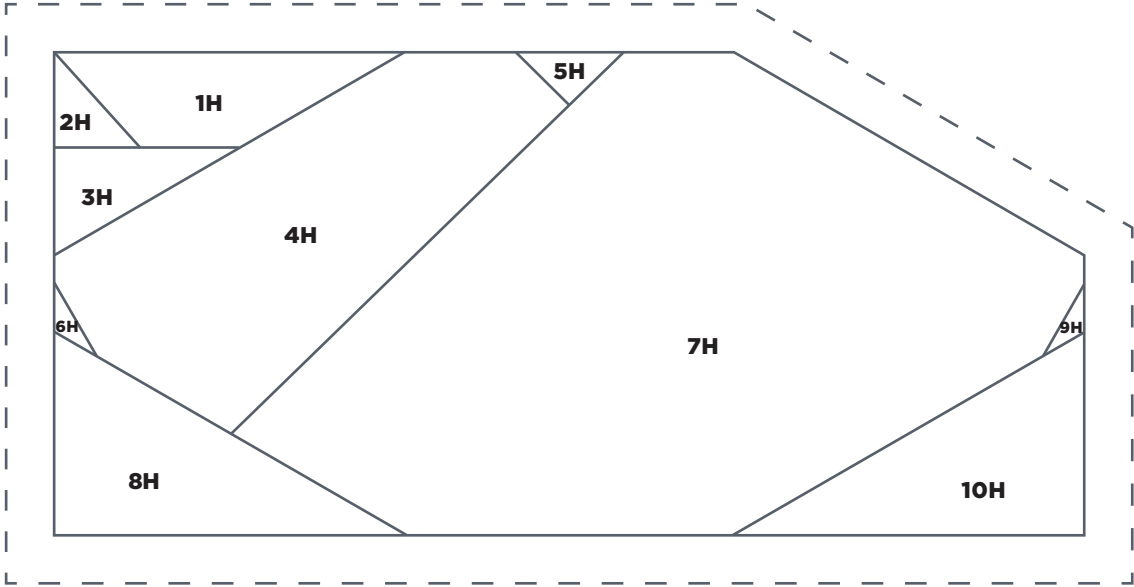

JOIN TO PART 2 OF 8

5

JOIN TO PART 7 OF 8

JOIN TO PART 6 OF 8

PRINT AT 100%

When printed at the correct size, this box will measure 11in square.

STARRY STOCKING

Stocking Template (Part 7)
ACTUAL SIZE

STARRY STOCKING

Stocking Template (Part 8)
ACTUAL SIZE

STARRY STOCKING

Stocking Template (Part 6)
ACTUAL SIZE

6

PRINT AT 100%
When printed at
the correct size, this
box will measure
1in square.

JOLLY SANTA

Templates L and M
ACTUAL SIZE

PRINT AT 100%
When printed at
the correct size, this
box will measure
1in square.

JOLLY SANTA
Templates G-J
ACTUAL SIZE

PRINT AT 100%

When printed at the correct size, this box will measure 1in square.

JOLLY SANTA