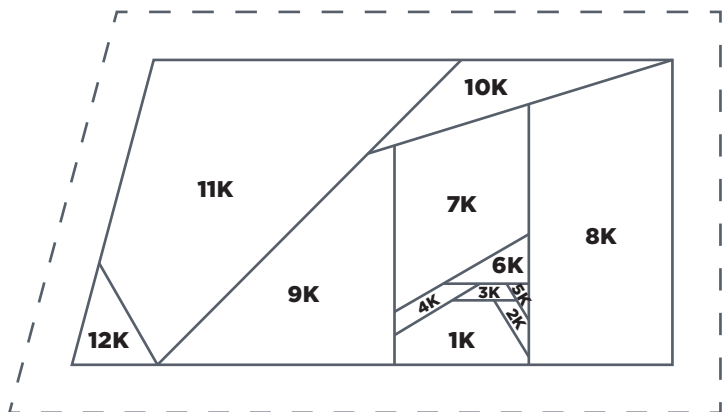

STARRY STOCKING

Stocking Template (Part 8)
ACTUAL SIZE

STARRY STOCKING

Stocking Template (Part 6)
ACTUAL SIZE

6

PRINT AT 100%
When printed at
the correct size, this
box will measure
1in square.

JOLLY SANTA

Templates L and M
ACTUAL SIZE

PRINT AT 100%
When printed at
the correct size, this
box will measure
1in square.

JOLLY SANTA
Templates G-J
ACTUAL SIZE

PRINT AT 100%

When printed at the correct size, this box will measure 1in square.

JOLLY SANTA

Templates B, K and N

ACTUAL SIZE

PRINT AT 100%

When printed at the correct size, this box will measure 1in square.

JOLLY SANTA

Templates D-F
ACTUAL SIZE

PRINT AT 100%

When printed at the correct size, this box will measure 1in square.