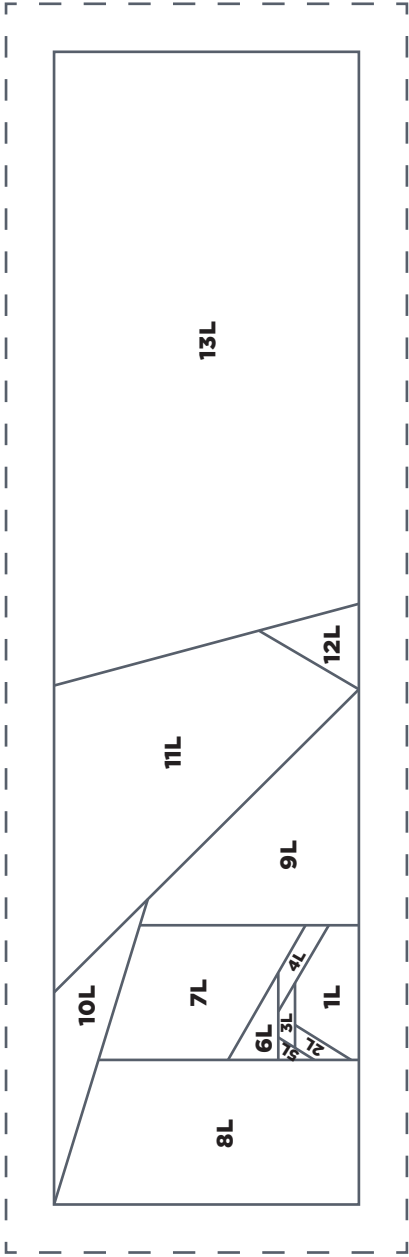

PRINT AT 100%

When printed at
the correct size, this
box will measure
1in square.

FLORAL TRIO

Templates 5 and 6
ACTUAL SIZE

PRINT AT 100%

When printed at the correct size, this box will measure 1in square.

JOIN TO PART 2 OF 8

5

JOIN TO PART 7 OF 8

JOIN TO PART 6 OF 8

PRINT AT 100%

When printed at the correct size, this box will measure 11in square.

STARRY STOCKING

Stocking Template (Part 7)
ACTUAL SIZE

STARRY STOCKING

Stocking Template (Part 8)
ACTUAL SIZE

STARRY STOCKING

Stocking Template (Part 6)
ACTUAL SIZE

6

PRINT AT 100%
When printed at
the correct size, this
box will measure
1in square.

JOLLY SANTA

Templates L and M
ACTUAL SIZE

PRINT AT 100%
When printed at
the correct size, this
box will measure
1in square.

JOLLY SANTA
Templates G-J
ACTUAL SIZE

PRINT AT 100%

When printed at the correct size, this box will measure 1in square.

JOLLY SANTA