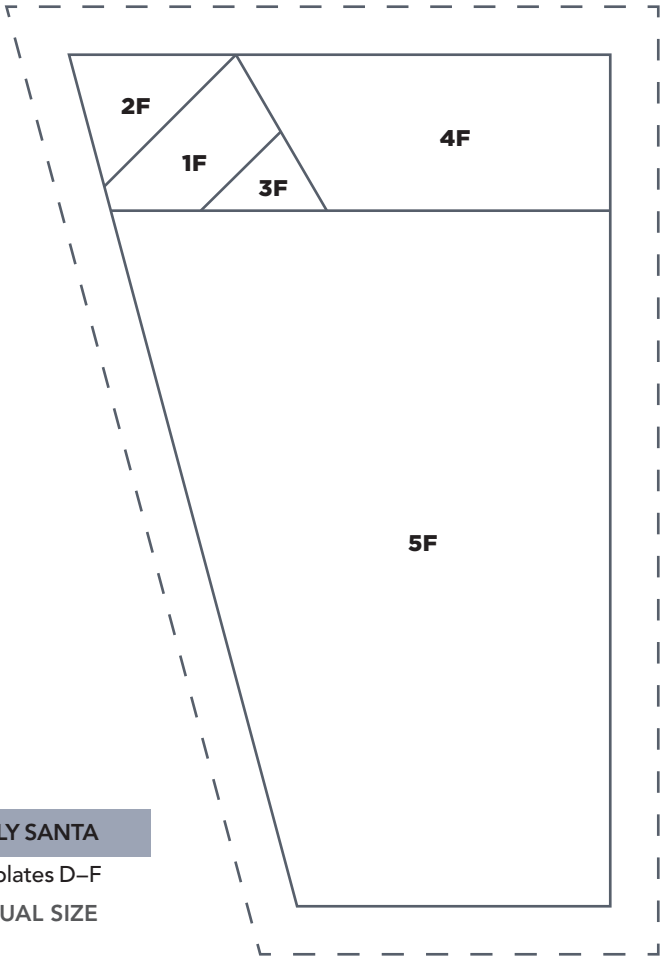

STARRY STOCKING

Stocking Template (Part 8)
ACTUAL SIZE

STARRY STOCKING

Stocking Template (Part 6)
ACTUAL SIZE

6

PRINT AT 100%
When printed at
the correct size, this
box will measure
1in square.

JOLLY SANTA

Templates L and M
ACTUAL SIZE

PRINT AT 100%
When printed at
the correct size, this
box will measure
1in square.

JOLLY SANTA
Templates G-J
ACTUAL SIZE

PRINT AT 100%

When printed at the correct size, this box will measure 1in square.

JOLLY SANTA

Templates B, K and N

ACTUAL SIZE

PRINT AT 100%

When printed at the correct size, this box will measure 1in square.

JOLLY SANTA

Templates D-F
ACTUAL SIZE

PRINT AT 100%

When printed at the correct size, this box will measure 1in square.