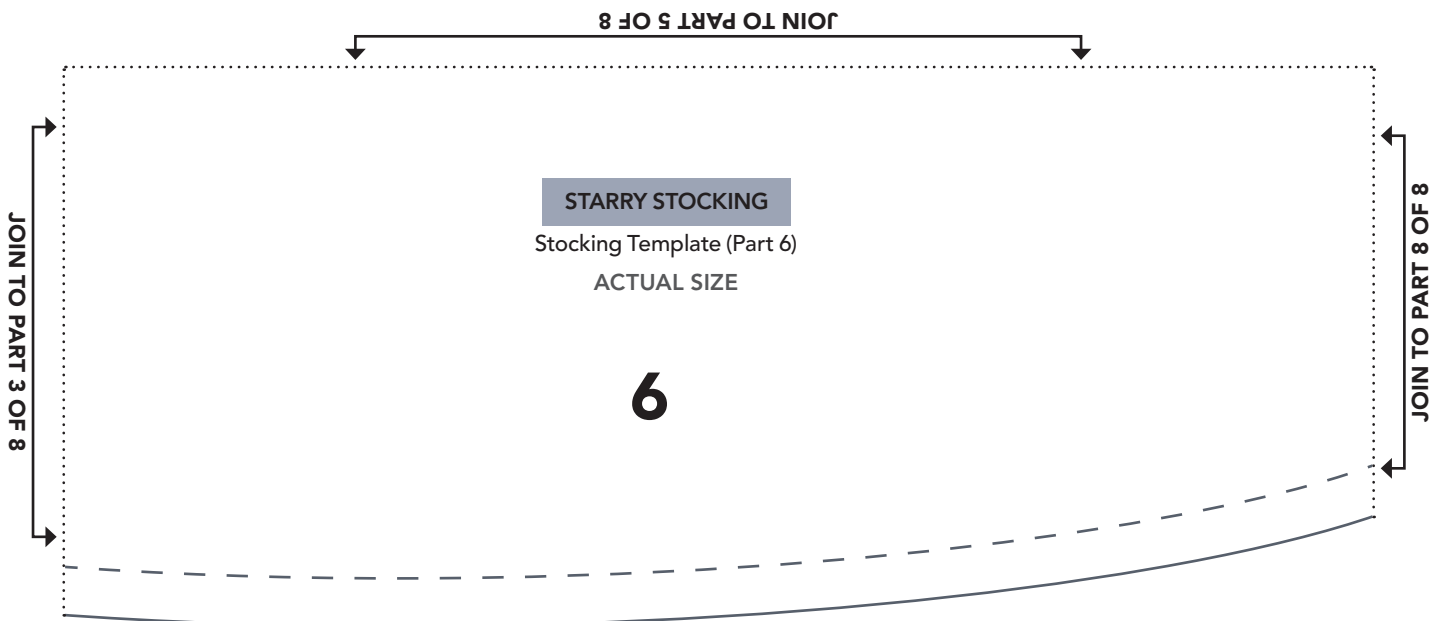

STARRY STOCKING

Stocking Template (Part 8)
ACTUAL SIZE

STARRY STOCKING

Stocking Template (Part 6)
ACTUAL SIZE

6

PRINT AT 100%
When printed at
the correct size, this
box will measure
1in square.

JOLLY SANTA

Templates L and M
ACTUAL SIZE