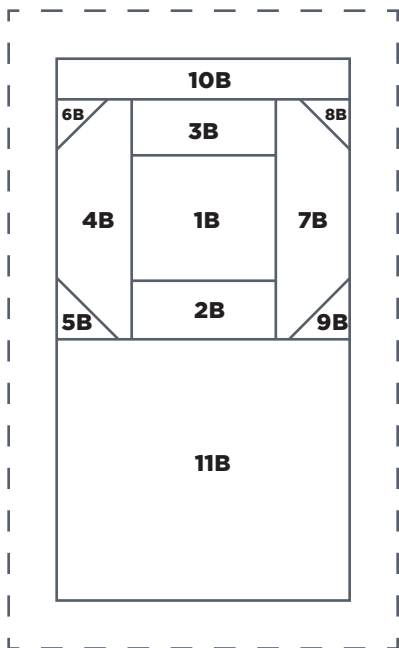

JOIN TO PART 2 OF 8

5

JOIN TO PART 7 OF 8

JOIN TO PART 6 OF 8

PRINT AT 100%

When printed at the correct size, this box will measure 11in square.

STARRY STOCKING

Stocking Template (Part 7)
ACTUAL SIZE

STARRY STOCKING

Stocking Template (Part 8)
ACTUAL SIZE

STARRY STOCKING

Stocking Template (Part 6)
ACTUAL SIZE

6

PRINT AT 100%
When printed at
the correct size, this
box will measure
1in square.

JOLLY SANTA

Templates L and M
ACTUAL SIZE

PRINT AT 100%
When printed at
the correct size, this
box will measure
1in square.

JOLLY SANTA
Templates G-J
ACTUAL SIZE

PRINT AT 100%

When printed at the correct size, this box will measure 1in square.

JOLLY SANTA

Templates B, K and N

ACTUAL SIZE

PRINT AT 100%

When printed at the correct size, this box will measure 1in square.

JOLLY SANTA

Templates D-F
ACTUAL SIZE

PRINT AT 100%

When printed at the correct size, this box will measure 1in square.