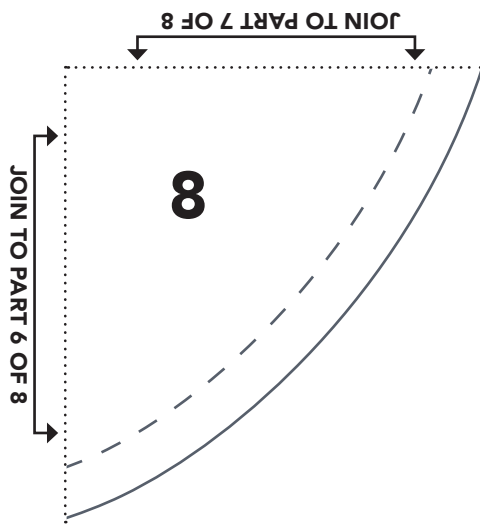

PRINT AT 100%

When printed at
the correct size, this
box will measure
1in square.

PRINT AT 100%
When printed at
the correct size, this
box will measure
11in square.

JOIN TO PART 4 OF 8

STARRY STOCKING
Stocking Template (Part 5)
ACTUAL SIZE

JOIN TO PART 2 OF 8

5

JOIN TO PART 7 OF 8

JOIN TO PART 6 OF 8

PRINT AT 100%

When printed at the correct size, this box will measure 11in square.

STARRY STOCKING

Stocking Template (Part 7)
ACTUAL SIZE

STARRY STOCKING

Stocking Template (Part 8)
ACTUAL SIZE

STARRY STOCKING

Stocking Template (Part 6)
ACTUAL SIZE

6

PRINT AT 100%
When printed at
the correct size, this
box will measure
1in square.

JOLLY SANTA

Templates L and M
ACTUAL SIZE