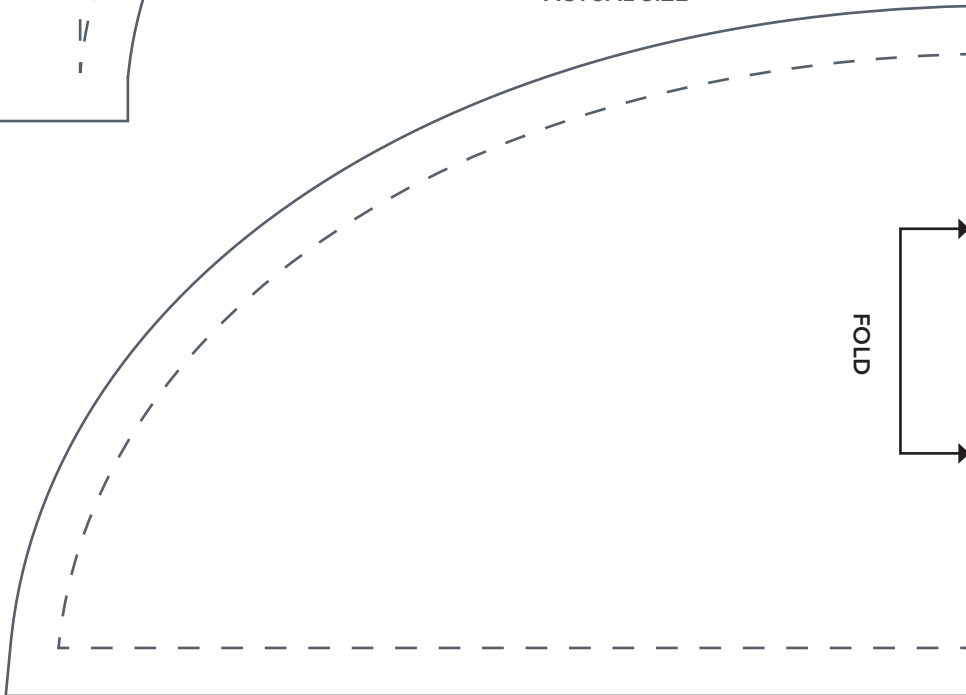

SWEET SUMMER CHIC

Template C

ACTUAL SIZE

PRINT AT 100%

When printed at the correct size, this box will measure 1in square.

GHOSTLY COMFORT

Template 1

ACTUAL SIZE

GHOSTLY COMFORT

Template 2

ACTUAL SIZE

PRINT AT 100%
When printed at
the correct size, this
box will measure
1in square.

GHOSTLY COMFORT

Template 3
ACTUAL SIZE

GHOSTLY COMFORT

Template 4
ACTUAL SIZE