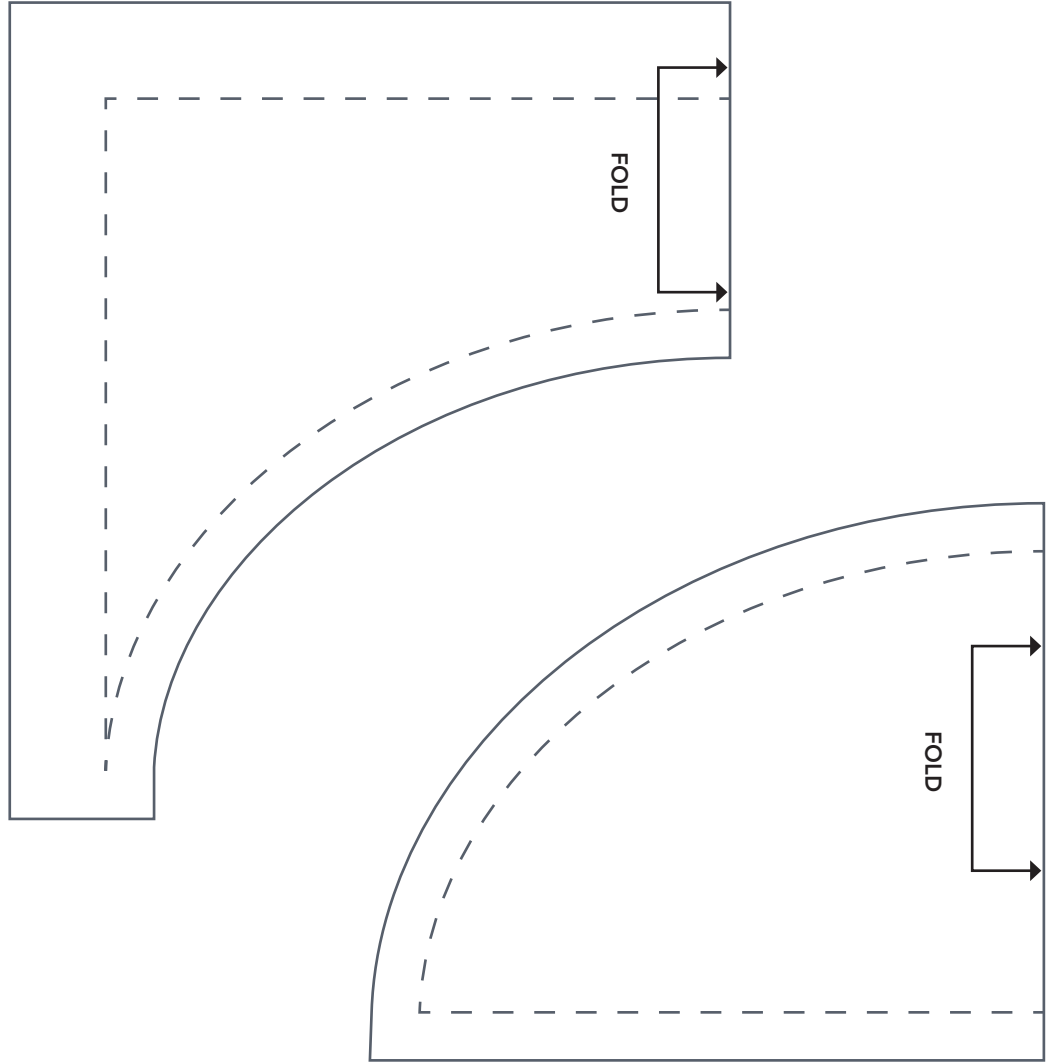

SEA SPIRAL

Template 3
ACTUAL SIZE

PRINT AT 100%
When printed at
the correct size, this
box will measure
1in square.

SEA SPIRAL

Template 5
ACTUAL SIZE

SEA SPIRAL

Template 1
ACTUAL SIZE

PRINT AT 100%
When printed at
the correct size, this
box will measure
1in square.

SEA SPIRAL
Template 4
ACTUAL SIZE

SEA SPIRAL
Placement Guide
ACTUAL SIZE

Placement Guide

PRINT AT 100%

When printed at the correct size, this box will measure 1in square.

SWEET SUMMER CHIC

Template B

ACTUAL SIZE

GHOSTLY COMFORT

Template 2

ACTUAL SIZE

PRINT AT 100%
When printed at
the correct size, this
box will measure
1in square.

GHOSTLY COMFORT

Template 3
ACTUAL SIZE

GHOSTLY COMFORT

Template 4
ACTUAL SIZE

GHOSTLY COMFORT

FPP Template
ACTUAL SIZE

GHOSTLY COMFORT

Reverse FPP Template
ACTUAL SIZE