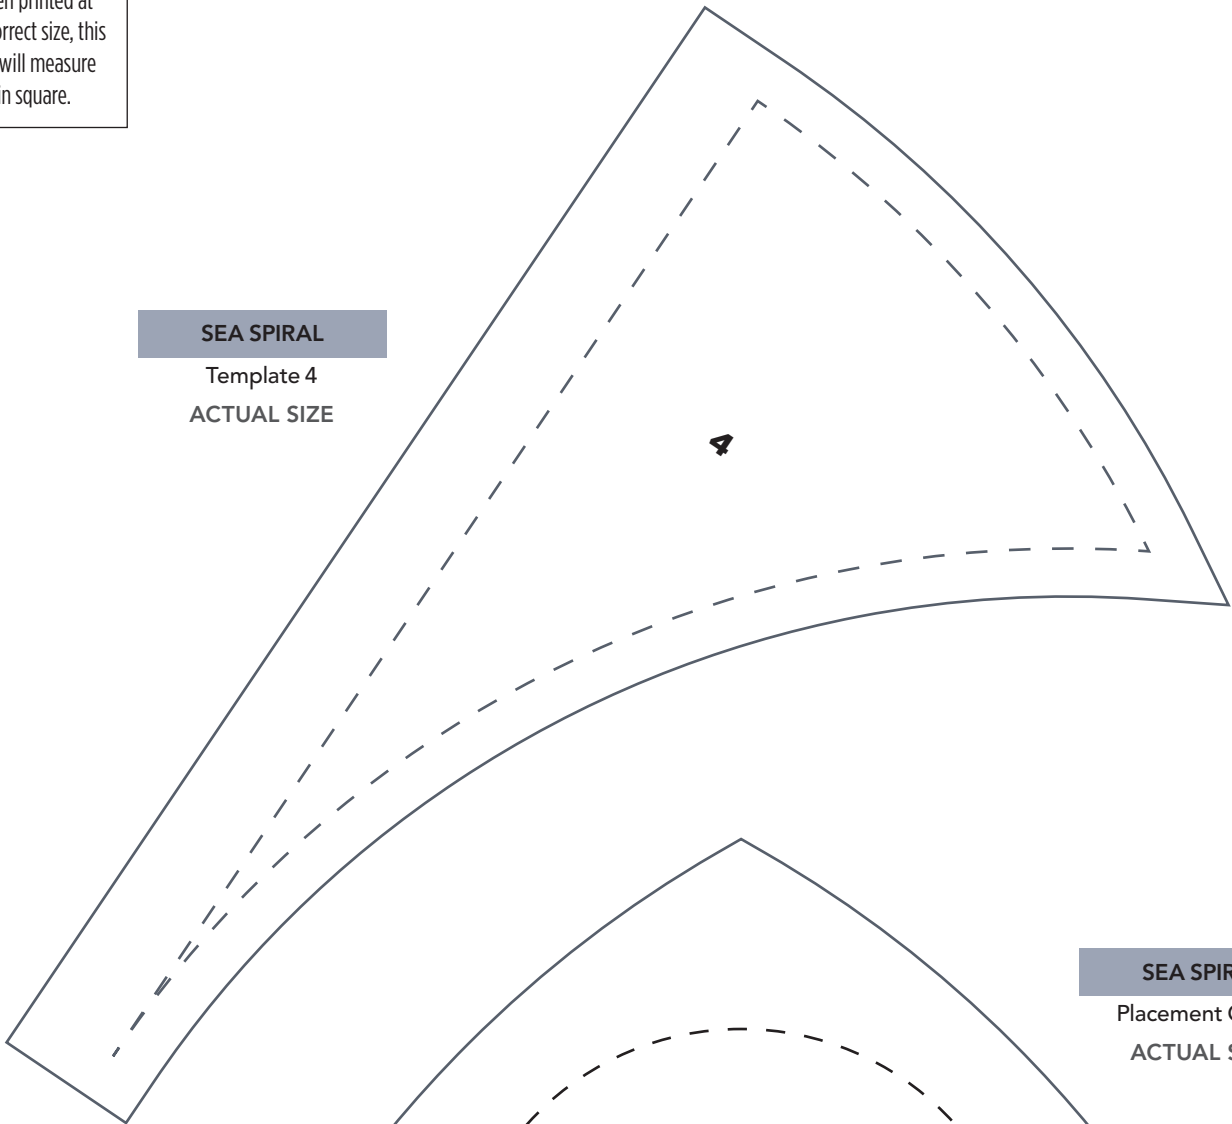

NEW! LANDSCAPE SEASIDE QUILT + CUTEST NINJA GHOST PATTERN!

TEMPLATES

Issue 154

PRINT AT 100%

PRINT AT 100%

When printed at the correct size, this box will measure 1in square.

SEA SPIRAL

Template 2
ACTUAL SIZE

SEA SPIRAL

Template 3
ACTUAL SIZE

PRINT AT 100%
When printed at
the correct size, this
box will measure
1in square.

SEA SPIRAL

Template 5
ACTUAL SIZE

SEA SPIRAL

Template 1
ACTUAL SIZE

PRINT AT 100%
When printed at
the correct size, this
box will measure
1in square.

SEA SPIRAL
Template 4
ACTUAL SIZE

SEA SPIRAL
Placement Guide
ACTUAL SIZE

Placement Guide

PRINT AT 100%

When printed at the correct size, this box will measure 1in square.

SWEET SUMMER CHIC

Template B

ACTUAL SIZE

SWEET SUMMER CHIC

Template A

ACTUAL SIZE

PRINT AT 100%

When printed at
the correct size, this
box will measure
1in square.

SWEET SUMMER CHIC

Template D

ACTUAL SIZE