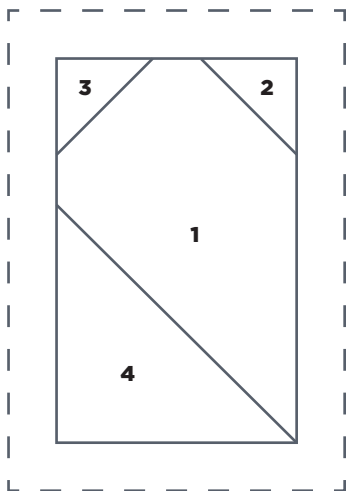

SEA SPIRAL

Template 3
ACTUAL SIZE

PRINT AT 100%
When printed at
the correct size, this
box will measure
1in square.

SEA SPIRAL

Template 5
ACTUAL SIZE

SEA SPIRAL

Template 1
ACTUAL SIZE

PRINT AT 100%
When printed at
the correct size, this
box will measure
1in square.

SEA SPIRAL
Template 4
ACTUAL SIZE

SEA SPIRAL
Placement Guide
ACTUAL SIZE

Placement Guide

PRINT AT 100%

When printed at the correct size, this box will measure 1in square.

SWEET SUMMER CHIC

Template B

ACTUAL SIZE

SWEET SUMMER CHIC

Template C

ACTUAL SIZE

PRINT AT 100%

When printed at the correct size, this box will measure 1in square.

GHOSTLY COMFORT

Template 1

ACTUAL SIZE

GHOSTLY COMFORT

Template 2

ACTUAL SIZE

PRINT AT 100%
When printed at
the correct size, this
box will measure
1in square.

GHOSTLY COMFORT

Template 3
ACTUAL SIZE

GHOSTLY COMFORT

Template 4
ACTUAL SIZE