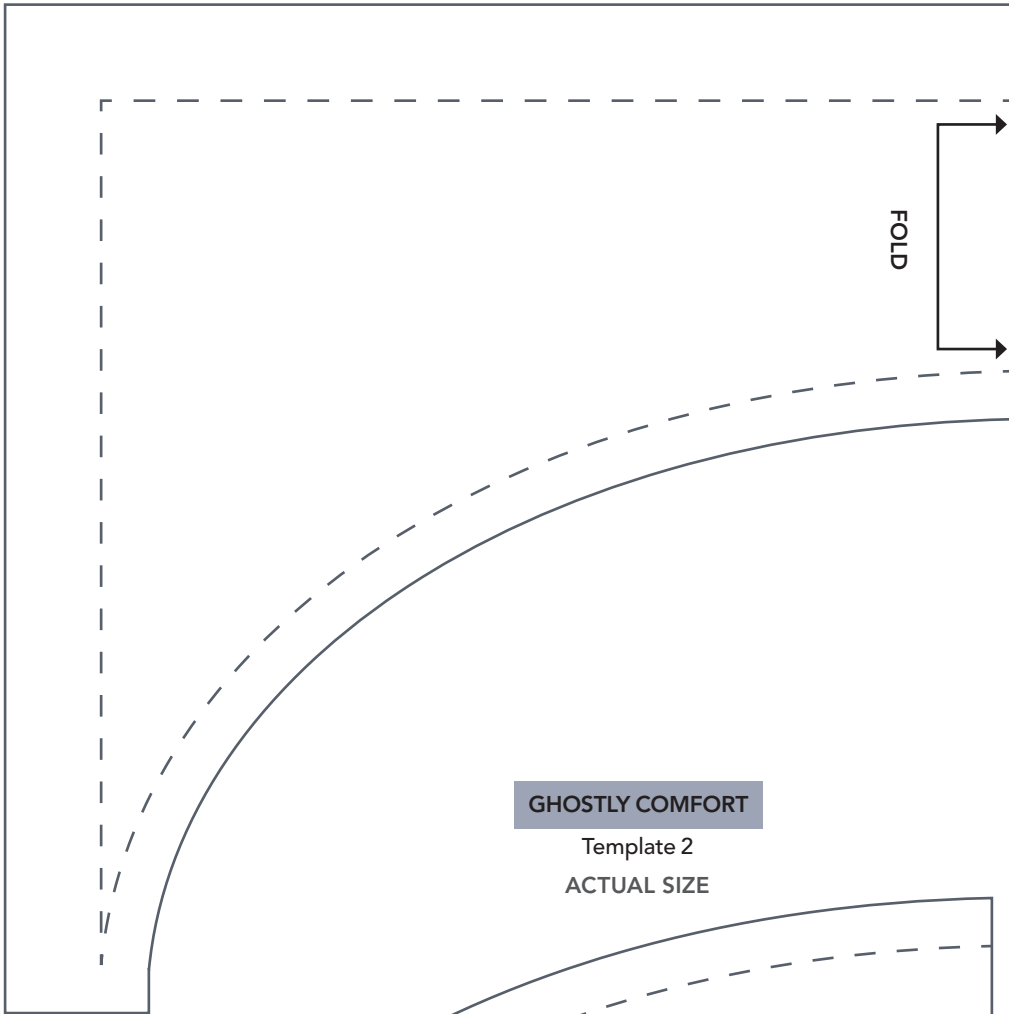

SEA SPIRAL
Template 4
ACTUAL SIZE

SEA SPIRAL
Placement Guide
ACTUAL SIZE

Placement Guide

PRINT AT 100%

When printed at the correct size, this box will measure 1in square.

SWEET SUMMER CHIC

Template B

ACTUAL SIZE

SWEET SUMMER CHIC

Template A

ACTUAL SIZE

PRINT AT 100%

When printed at
the correct size, this
box will measure
1in square.

SWEET SUMMER CHIC

Template D

ACTUAL SIZE

SWEET SUMMER CHIC

Template C

ACTUAL SIZE

PRINT AT 100%

When printed at the correct size, this box will measure 1in square.

GHOSTLY COMFORT

Template 1

ACTUAL SIZE

GHOSTLY COMFORT

Template 2

ACTUAL SIZE

PRINT AT 100%
When printed at
the correct size, this
box will measure
1in square.

GHOSTLY COMFORT

Template 3
ACTUAL SIZE

GHOSTLY COMFORT

Template 4
ACTUAL SIZE