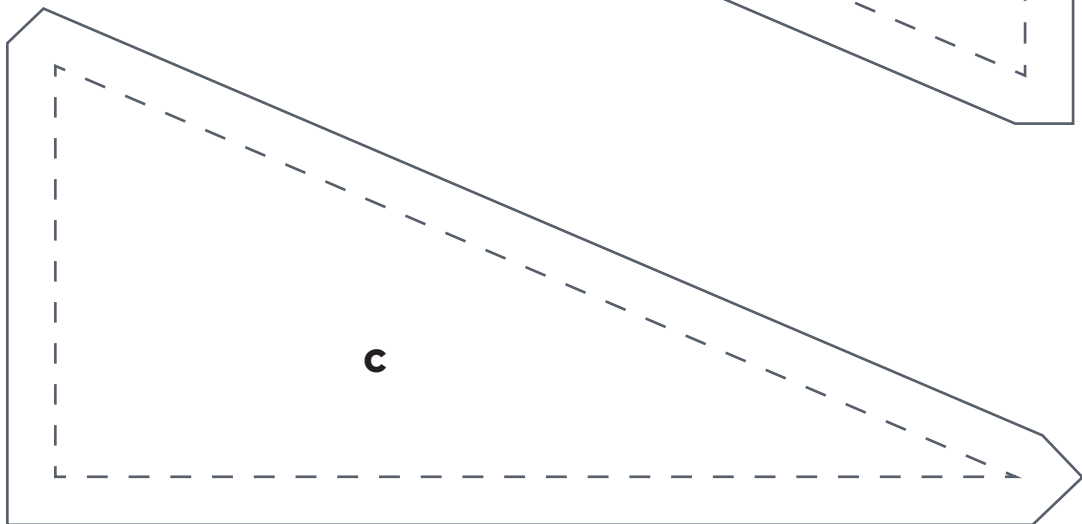

SEA SPIRAL
Template 4
ACTUAL SIZE

SEA SPIRAL
Placement Guide
ACTUAL SIZE

Placement Guide

PRINT AT 100%

When printed at the correct size, this box will measure 1in square.

SWEET SUMMER CHIC

Template B

ACTUAL SIZE

SWEET SUMMER CHIC

Template A

ACTUAL SIZE

PRINT AT 100%

When printed at
the correct size, this
box will measure
1in square.

SWEET SUMMER CHIC

Template D

ACTUAL SIZE

SWEET SUMMER CHIC

Template C

ACTUAL SIZE

PRINT AT 100%

When printed at the correct size, this box will measure 1in square.

GHOSTLY COMFORT

Template 1

ACTUAL SIZE