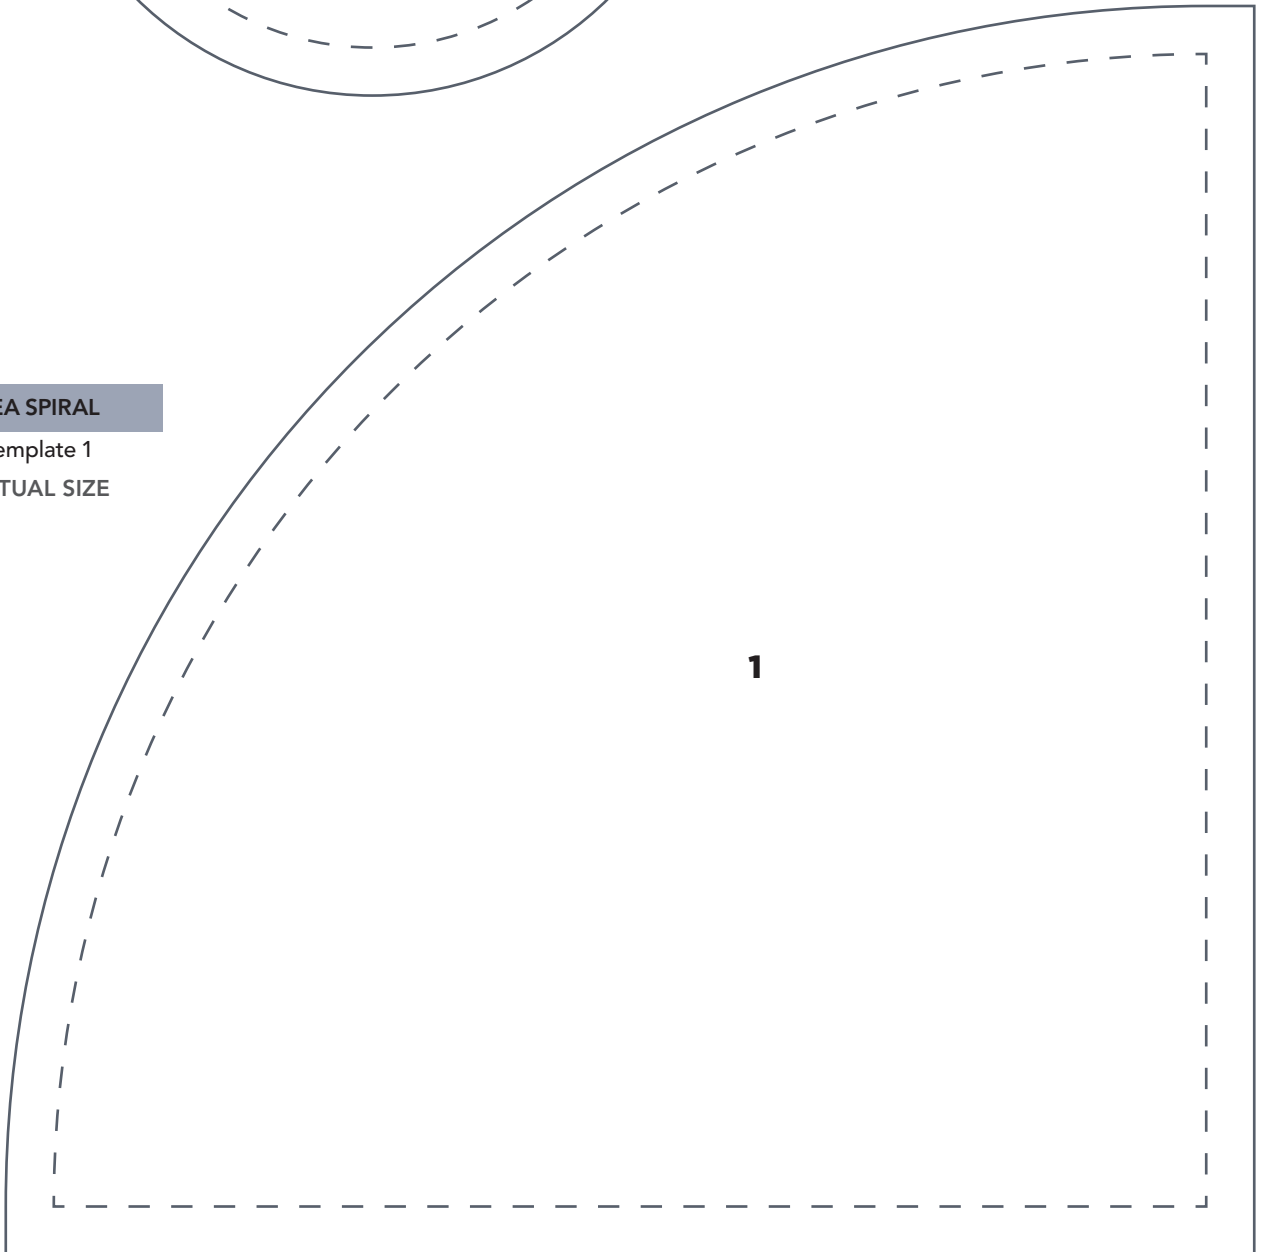

NEW! LANDSCAPE SEASIDE QUILT + CUTEST NINJA GHOST PATTERN!

TEMPLATES

Issue 154

PRINT AT 100%

PRINT AT 100%

When printed at the correct size, this box will measure 1in square.

SEA SPIRAL

Template 2
ACTUAL SIZE

SEA SPIRAL

Template 3
ACTUAL SIZE

PRINT AT 100%
When printed at
the correct size, this
box will measure
1in square.

SEA SPIRAL

Template 5
ACTUAL SIZE

SEA SPIRAL

Template 1
ACTUAL SIZE

PRINT AT 100%
When printed at
the correct size, this
box will measure
1in square.

SEA SPIRAL
Template 4
ACTUAL SIZE

SEA SPIRAL
Placement Guide
ACTUAL SIZE

Placement Guide

PRINT AT 100%

When printed at the correct size, this box will measure 1in square.

SWEET SUMMER CHIC

Template B

ACTUAL SIZE

SWEET SUMMER CHIC

Template A

ACTUAL SIZE

PRINT AT 100%

When printed at
the correct size, this
box will measure
1in square.

SWEET SUMMER CHIC

Template D

ACTUAL SIZE