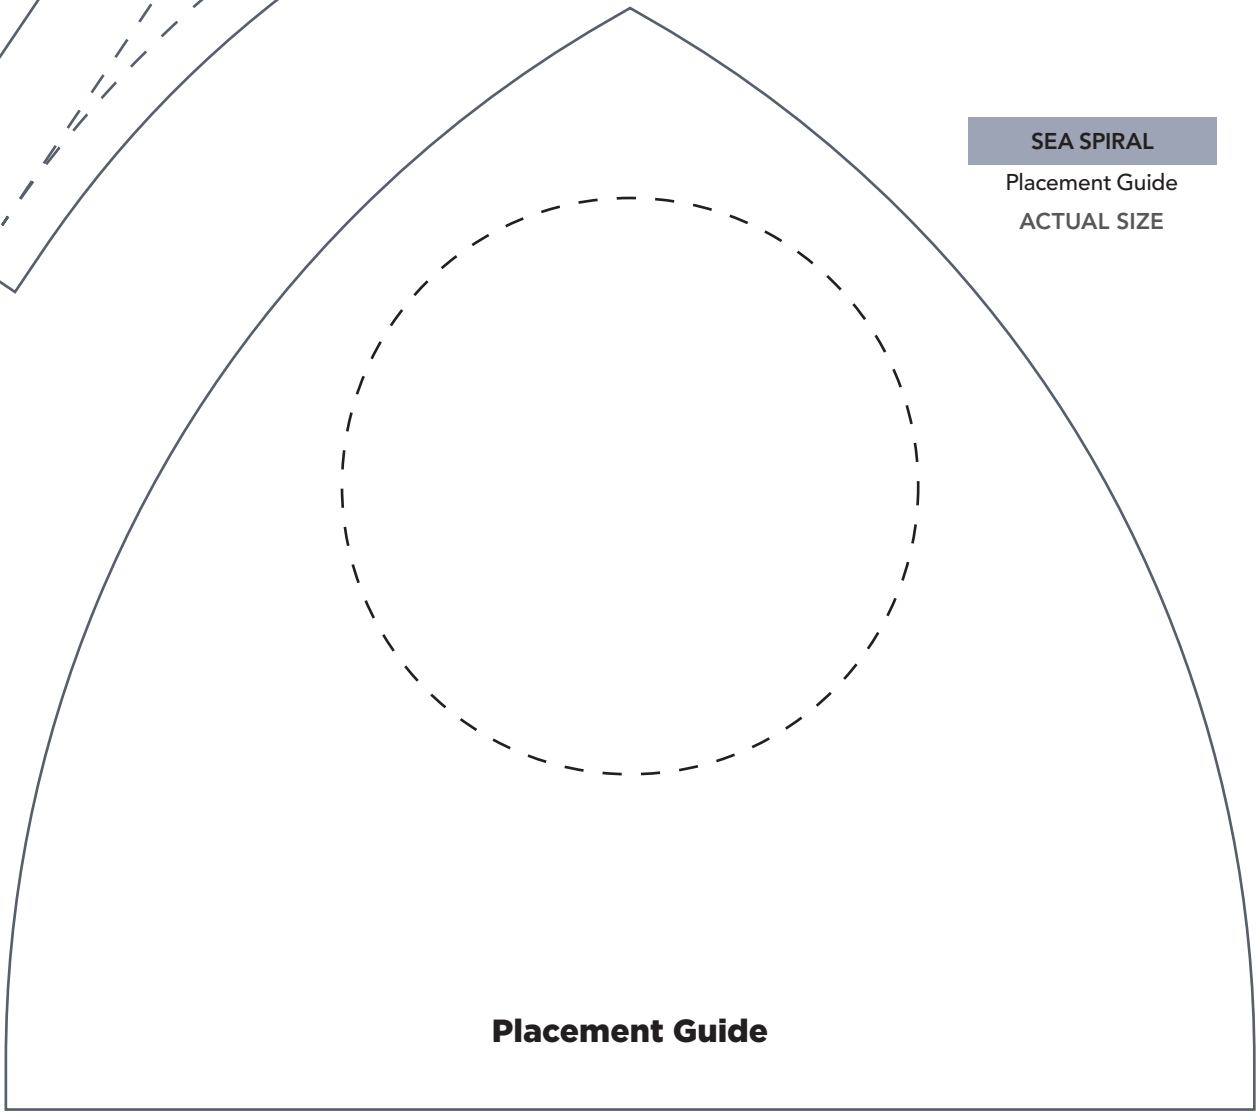

NEW! LANDSCAPE SEASIDE QUILT + CUTEST NINJA GHOST PATTERN!

TEMPLATES

Issue 154

PRINT AT 100%

PRINT AT 100%

When printed at the correct size, this box will measure 1in square.

SEA SPIRAL

Template 2
ACTUAL SIZE

SEA SPIRAL

Template 3
ACTUAL SIZE

PRINT AT 100%
When printed at
the correct size, this
box will measure
1in square.

SEA SPIRAL

Template 5
ACTUAL SIZE

SEA SPIRAL

Template 1
ACTUAL SIZE

PRINT AT 100%
When printed at
the correct size, this
box will measure
1in square.

SEA SPIRAL
Template 4
ACTUAL SIZE

SEA SPIRAL
Placement Guide
ACTUAL SIZE

Placement Guide

PRINT AT 100%

When printed at the correct size, this box will measure 1in square.

SWEET SUMMER CHIC

Template B

ACTUAL SIZE

SWEET SUMMER CHIC

Template A

ACTUAL SIZE

PRINT AT 100%

When printed at
the correct size, this
box will measure
1in square.

SWEET SUMMER CHIC

Template D

ACTUAL SIZE