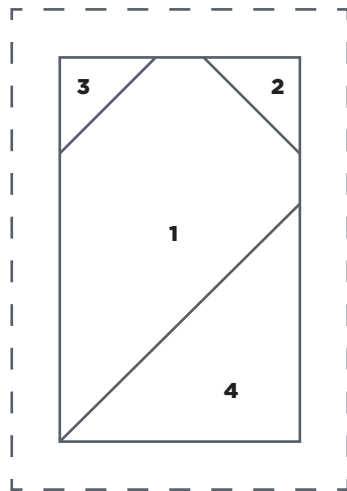

GHOSTLY COMFORT

Reverse FPP Template
ACTUAL SIZE