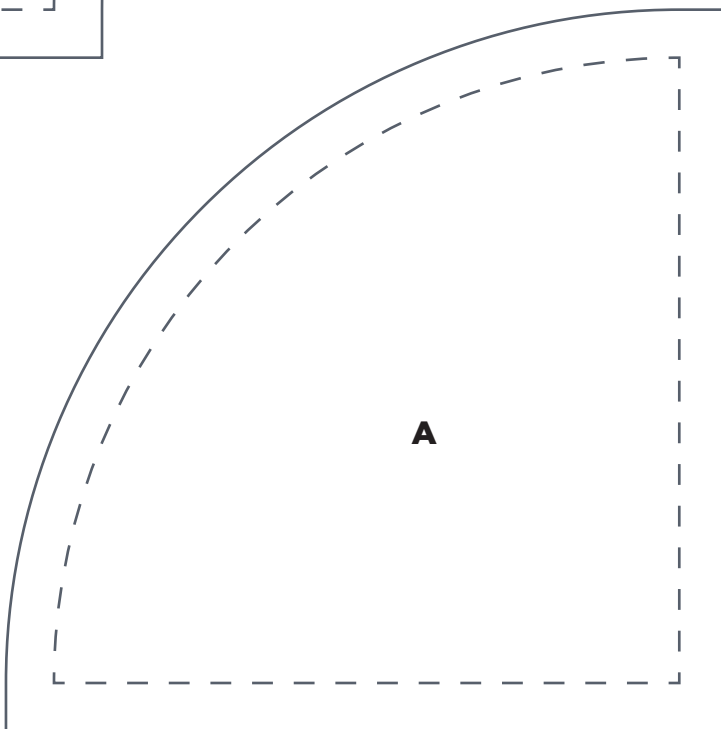

NEW! LANDSCAPE SEASIDE QUILT + CUTEST NINJA GHOST PATTERN!

TEMPLATES

Issue 154

PRINT AT 100%

PRINT AT 100%

When printed at the correct size, this box will measure 1in square.

SEA SPIRAL

Template 2
ACTUAL SIZE

SEA SPIRAL

Template 3
ACTUAL SIZE

PRINT AT 100%
When printed at
the correct size, this
box will measure
1in square.

SEA SPIRAL

Template 5
ACTUAL SIZE

SEA SPIRAL

Template 1
ACTUAL SIZE

PRINT AT 100%
When printed at
the correct size, this
box will measure
1in square.

SEA SPIRAL
Template 4
ACTUAL SIZE

SEA SPIRAL
Placement Guide
ACTUAL SIZE

Placement Guide

PRINT AT 100%

When printed at the correct size, this box will measure 1in square.

SWEET SUMMER CHIC

Template B

ACTUAL SIZE

SWEET SUMMER CHIC

Template A

ACTUAL SIZE

PRINT AT 100%

When printed at
the correct size, this
box will measure
1in square.

SWEET SUMMER CHIC

Template D

ACTUAL SIZE