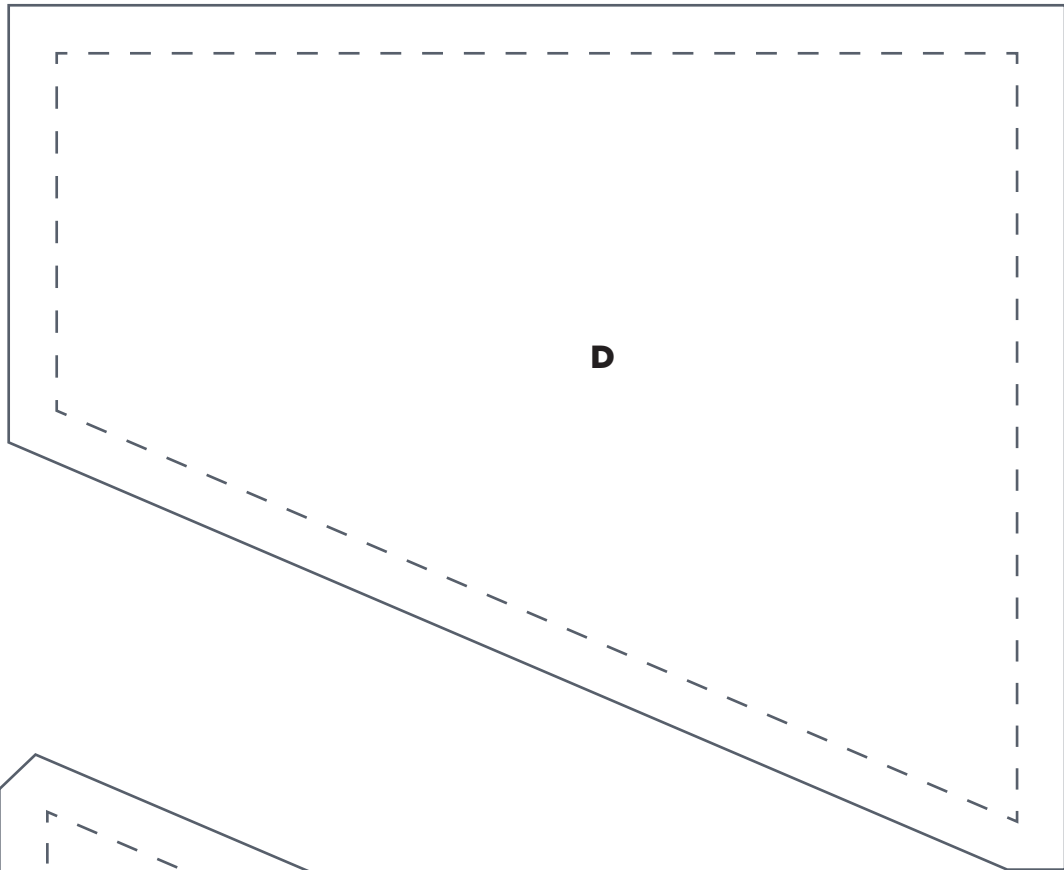

SEA SPIRAL

Template 3
ACTUAL SIZE

PRINT AT 100%
When printed at
the correct size, this
box will measure
1in square.

SEA SPIRAL

Template 5
ACTUAL SIZE

SEA SPIRAL

Template 1
ACTUAL SIZE

PRINT AT 100%
When printed at
the correct size, this
box will measure
1in square.

SEA SPIRAL
Template 4
ACTUAL SIZE

SEA SPIRAL
Placement Guide
ACTUAL SIZE

Placement Guide

PRINT AT 100%

When printed at the correct size, this box will measure 1in square.

SWEET SUMMER CHIC

Template B

ACTUAL SIZE

SWEET SUMMER CHIC

Template A

ACTUAL SIZE

PRINT AT 100%

When printed at
the correct size, this
box will measure
1in square.

SWEET SUMMER CHIC

Template D

ACTUAL SIZE

SWEET SUMMER CHIC

Template C

ACTUAL SIZE

PRINT AT 100%

When printed at the correct size, this box will measure 1in square.

GHOSTLY COMFORT

Template 1

ACTUAL SIZE