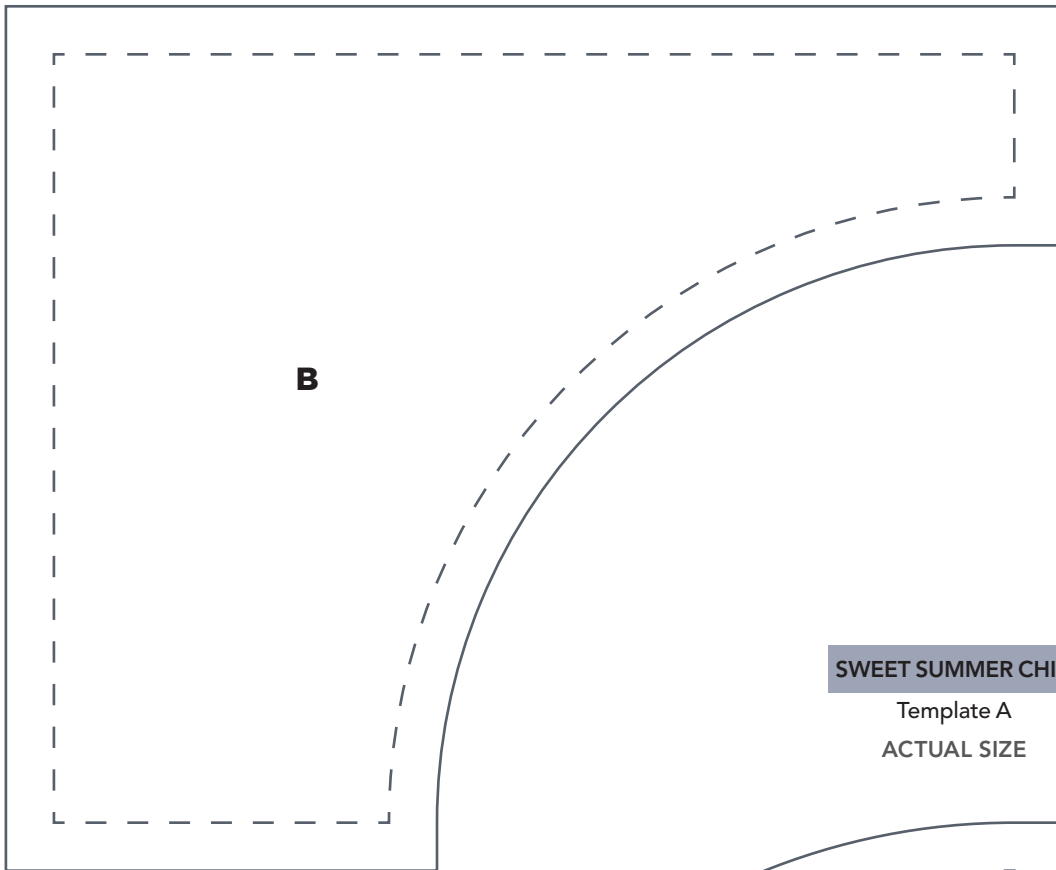

NEW! LANDSCAPE SEASIDE QUILT + CUTEST NINJA GHOST PATTERN!

TEMPLATES

Issue 154

PRINT AT 100%

PRINT AT 100%

When printed at the correct size, this box will measure 1in square.

SEA SPIRAL

Template 2
ACTUAL SIZE

SEA SPIRAL

Template 3
ACTUAL SIZE

PRINT AT 100%
When printed at
the correct size, this
box will measure
1in square.

SEA SPIRAL

Template 5
ACTUAL SIZE

SEA SPIRAL

Template 1
ACTUAL SIZE

PRINT AT 100%
When printed at
the correct size, this
box will measure
1in square.

SEA SPIRAL
Template 4
ACTUAL SIZE

SEA SPIRAL
Placement Guide
ACTUAL SIZE

Placement Guide

PRINT AT 100%

When printed at the correct size, this box will measure 1in square.

SWEET SUMMER CHIC

Template B

ACTUAL SIZE

SWEET SUMMER CHIC

Template A

ACTUAL SIZE

PRINT AT 100%

When printed at
the correct size, this
box will measure
1in square.

SWEET SUMMER CHIC

Template D

ACTUAL SIZE