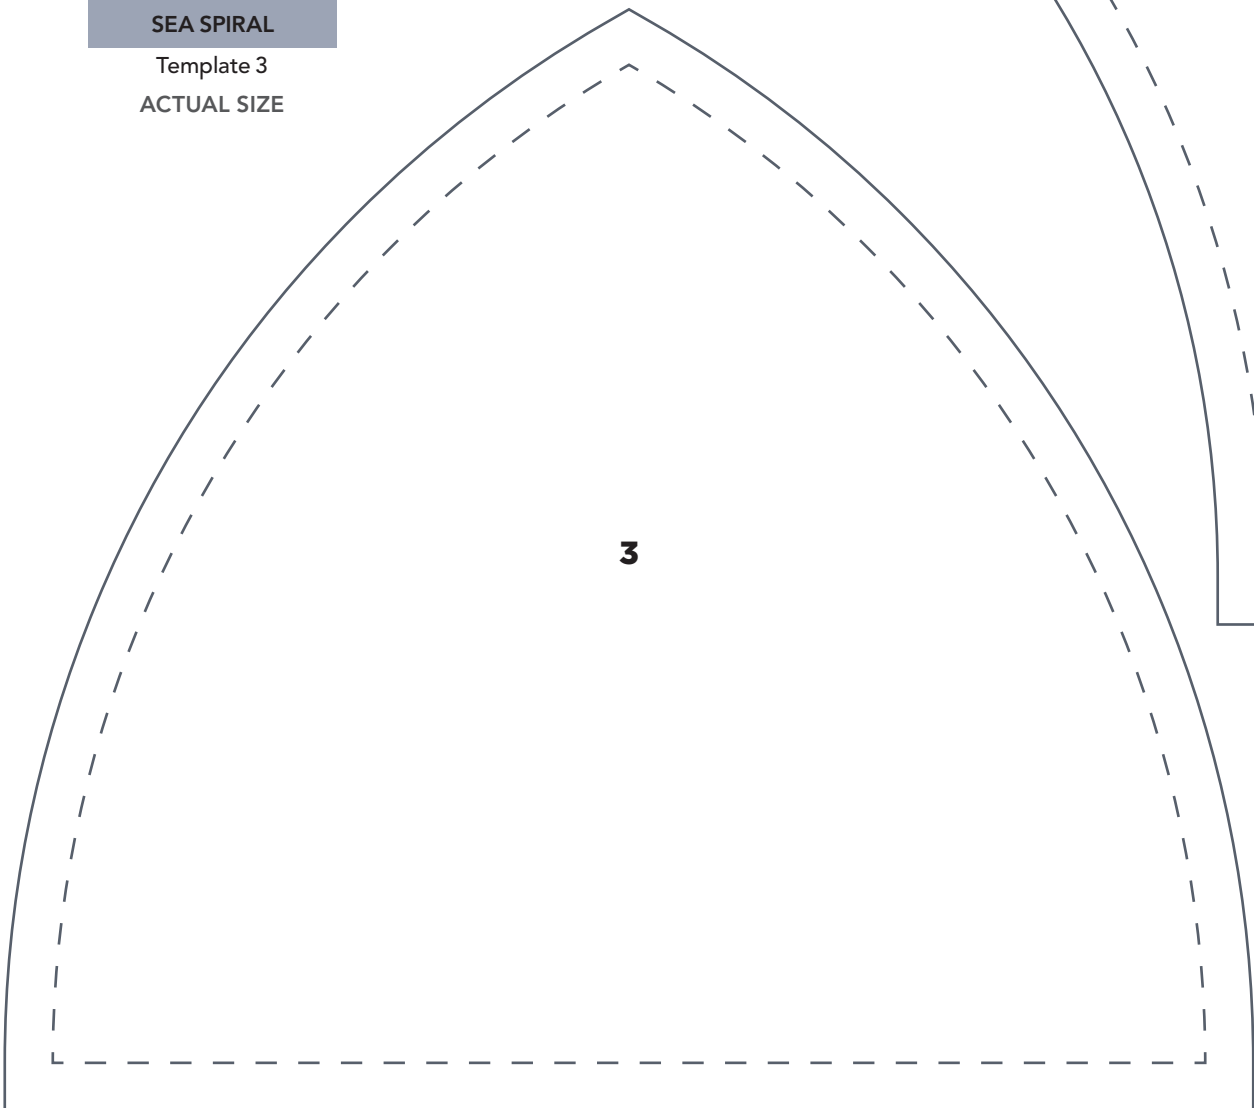

NEW! LANDSCAPE SEASIDE QUILT + CUTEST NINJA GHOST PATTERN!

TEMPLATES

Issue 154

PRINT AT 100%

PRINT AT 100%

When printed at the correct size, this box will measure 1in square.

SEA SPIRAL

Template 2
ACTUAL SIZE

SEA SPIRAL

Template 3
ACTUAL SIZE

PRINT AT 100%
When printed at
the correct size, this
box will measure
1in square.

SEA SPIRAL

Template 5
ACTUAL SIZE

SEA SPIRAL

Template 1
ACTUAL SIZE

PRINT AT 100%
When printed at
the correct size, this
box will measure
1in square.

SEA SPIRAL
Template 4
ACTUAL SIZE

SEA SPIRAL
Placement Guide
ACTUAL SIZE

Placement Guide

PRINT AT 100%

When printed at the correct size, this box will measure 1in square.

SWEET SUMMER CHIC

Template B

ACTUAL SIZE