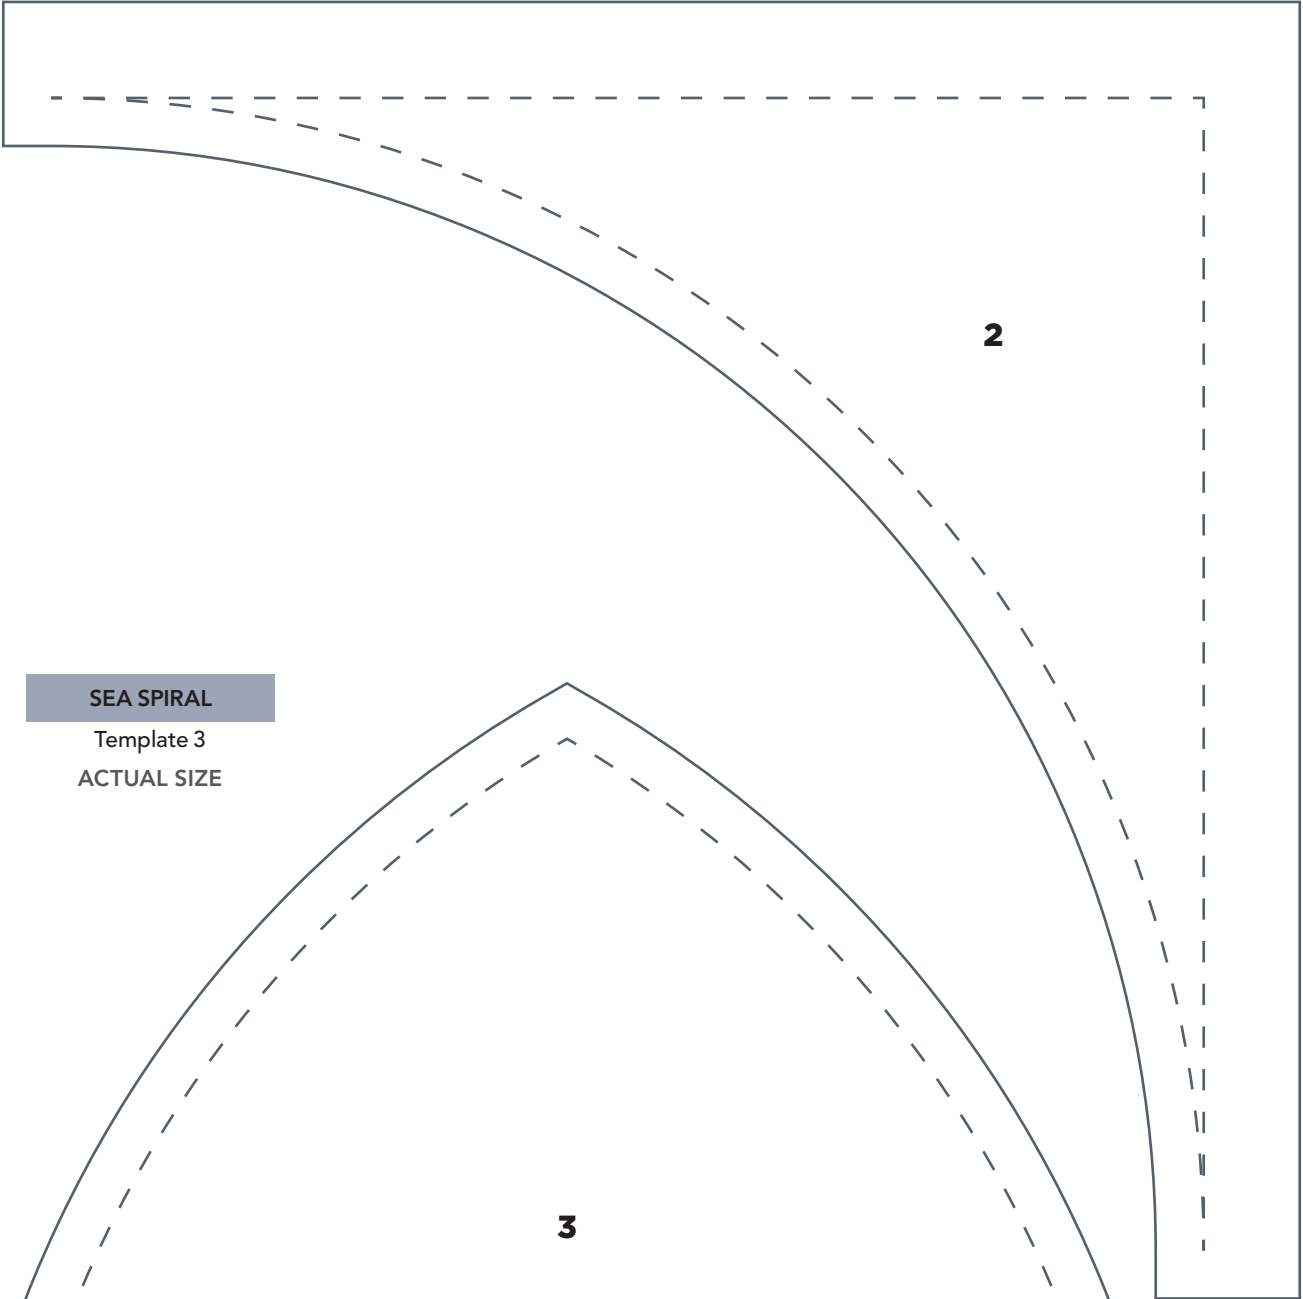

NEW! LANDSCAPE SEASIDE QUILT + CUTEST NINJA GHOST PATTERN!

TEMPLATES

Issue 154

PRINT AT 100%

PRINT AT 100%

When printed at the correct size, this box will measure 1in square.

SEA SPIRAL

Template 2
ACTUAL SIZE

SEA SPIRAL

Template 3
ACTUAL SIZE

PRINT AT 100%
When printed at
the correct size, this
box will measure
1in square.

SEA SPIRAL

Template 5
ACTUAL SIZE

SEA SPIRAL

Template 1
ACTUAL SIZE

PRINT AT 100%
When printed at
the correct size, this
box will measure
1in square.

SEA SPIRAL
Template 4
ACTUAL SIZE

SEA SPIRAL
Placement Guide
ACTUAL SIZE

Placement Guide

PRINT AT 100%

When printed at the correct size, this box will measure 1in square.

SWEET SUMMER CHIC

Template B

ACTUAL SIZE

SWEET SUMMER CHIC

Template A

ACTUAL SIZE

PRINT AT 100%

When printed at
the correct size, this
box will measure
1in square.

SWEET SUMMER CHIC

Template D

ACTUAL SIZE