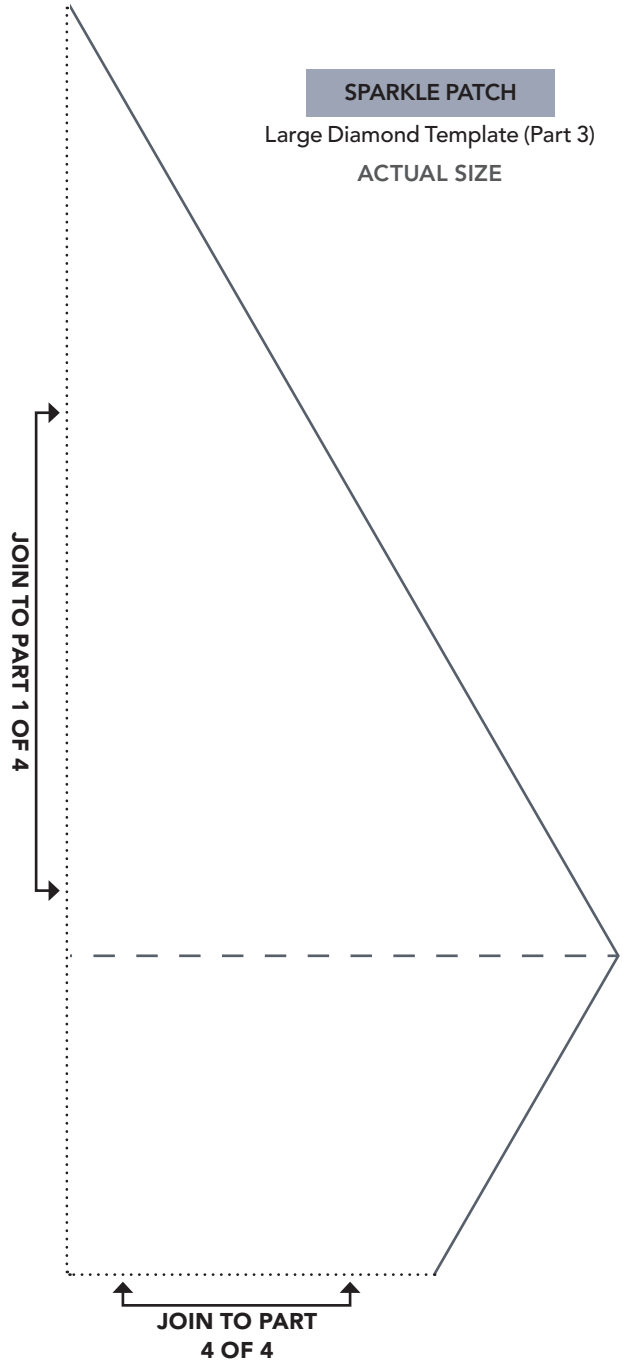

ACTUAL SIZE

PRINT AT 100%

When printed at
the correct size, this
box will measure
1in square.

OH MY LOLLY

Template B

ACTUAL SIZE

PRINT AT 100%

When printed at
the correct size, this
box will measure
1in square.

When printed at
the correct size, this
box will measure
1in square.

SPARKLE PATCH

Large Diamond Template (Part 2)

ACTUAL SIZE

PRINT AT 100%

When printed at the correct size, this box will measure 1in square.

SPARKLE PATCH

Large Diamond Template (Part 4)

ACTUAL SIZE

SPARKLE PATCH

Large Diamond Template (Part 3)

ACTUAL SIZE

PRINT AT 100%

When printed at
the correct size, this
box will measure
1in square.

SPARKLE PATCH

Long Side Template

ACTUAL SIZE

PRINT AT 100%

When printed at
the correct size, this
box will measure
1in square.

SPARKLE PATCH

Short Side Template

ACTUAL SIZE