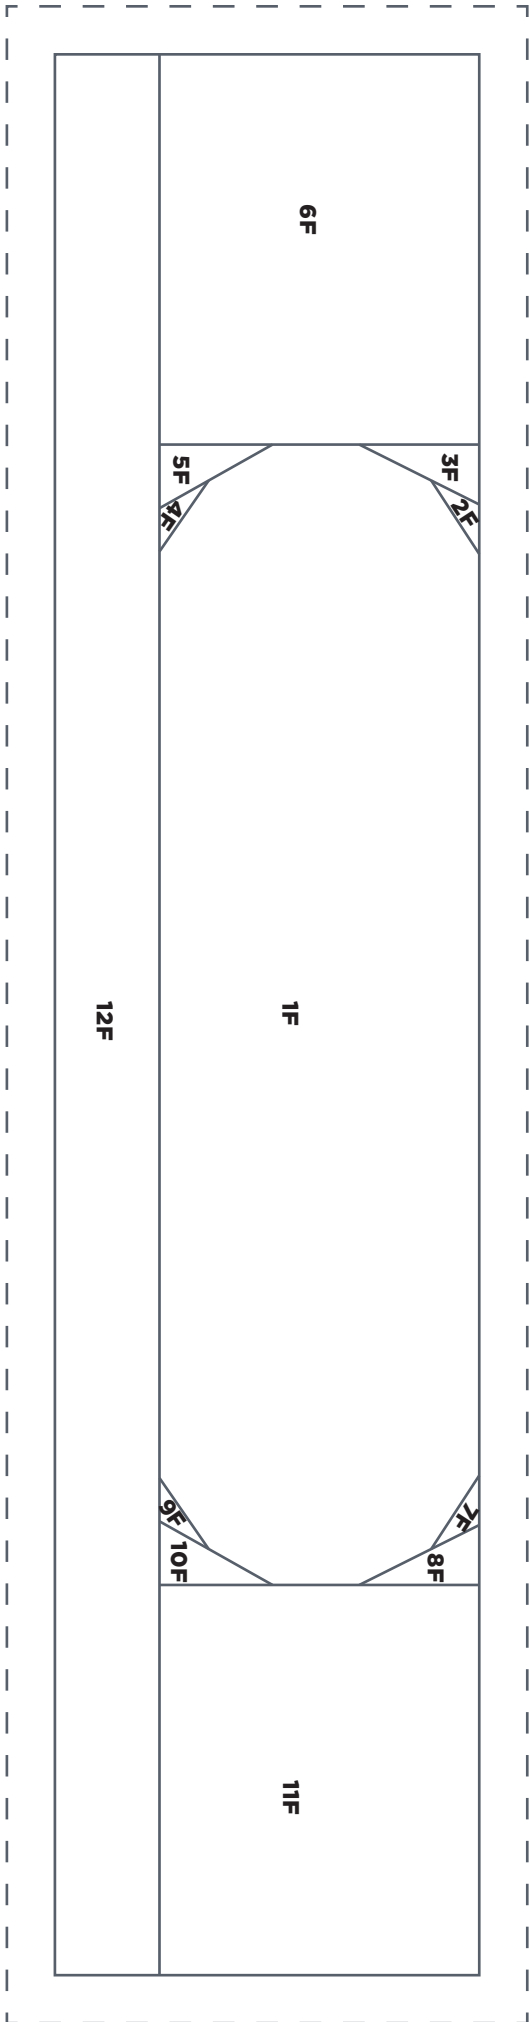

PRINT AT 100%

When printed at the correct size, this box will measure 1in square.

HONEY LOVE

Honeypot Templates A, B and F

ACTUAL SIZE

PRINT AT 100%

When printed at the correct size, this box will measure 1in square.

PRINT AT 100%

When printed at the correct size, this box will measure 1in square.

HONEY LOVE

Beehive Templates A and B

ACTUAL SIZE

PRINT AT 100%

When printed at the correct size, this box will measure 1in square.

HONEY LOVE

Beehive Templates C and D

ACTUAL SIZE

PRINT AT 100%

When printed at the correct size, this box will measure 1in square.

HONEY LOVE

Beehive Templates E and F
ACTUAL SIZE

PRINT AT 100%

When printed at the correct size, this box will measure 1in square.

HONEY LOVE

Bee Templates B and D

ACTUAL SIZE

PRINT AT 100%

When printed at the correct size, this box will measure 1in square.

HONEY LOVE

Bee Template C