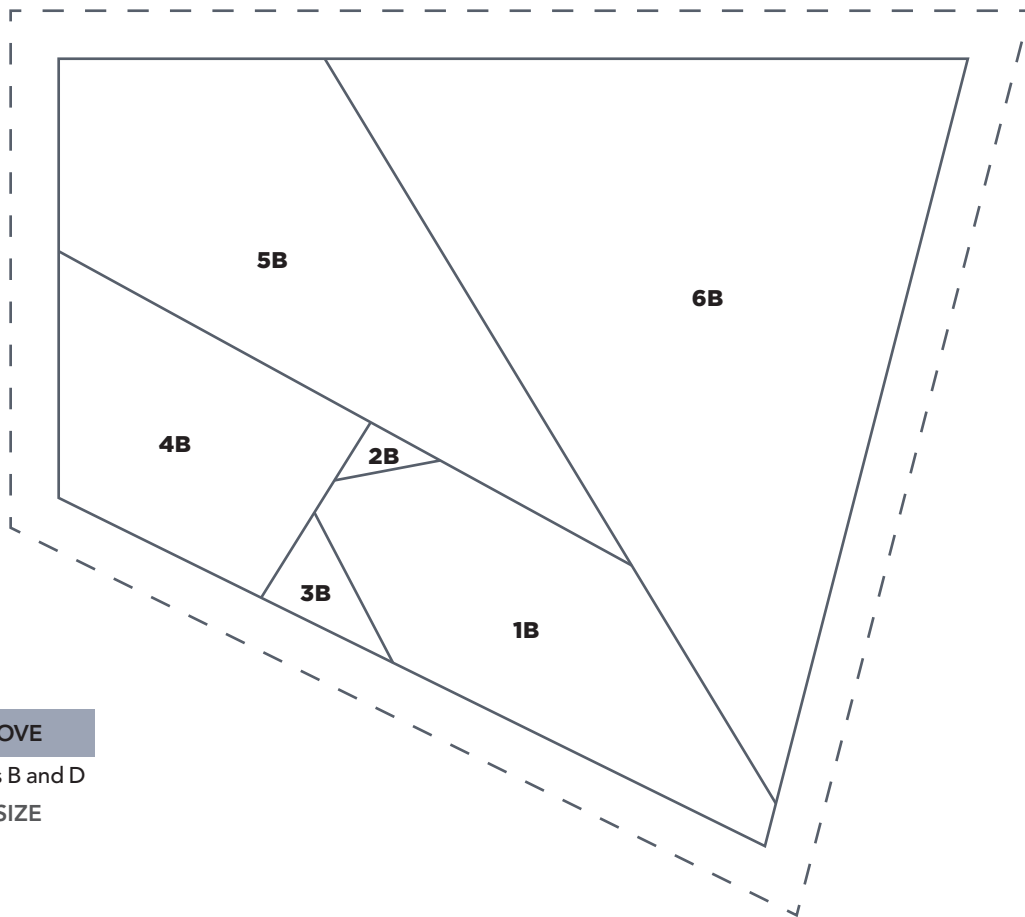

PRINT AT 100%

When printed at the correct size, this box will measure 1in square.

HONEY LOVE

Beehive Templates A and B

ACTUAL SIZE

PRINT AT 100%

When printed at the correct size, this box will measure 1in square.

HONEY LOVE

Beehive Templates C and D

ACTUAL SIZE

PRINT AT 100%

When printed at the correct size, this box will measure 1in square.

HONEY LOVE

Beehive Templates E and F
ACTUAL SIZE

PRINT AT 100%

When printed at the correct size, this box will measure 1in square.

HONEY LOVE

Bee Templates B and D

ACTUAL SIZE

PRINT AT 100%

When printed at the correct size, this box will measure 1in square.

HONEY LOVE

Bee Template C

ACTUAL SIZE

PRINT AT 100%

When printed at
the correct size, this
box will measure
1in square.

HONEY LOVE

Bee Template E

ACTUAL SIZE

PRINT AT 100%
When printed at
the correct size, this
box will measure
1in square.