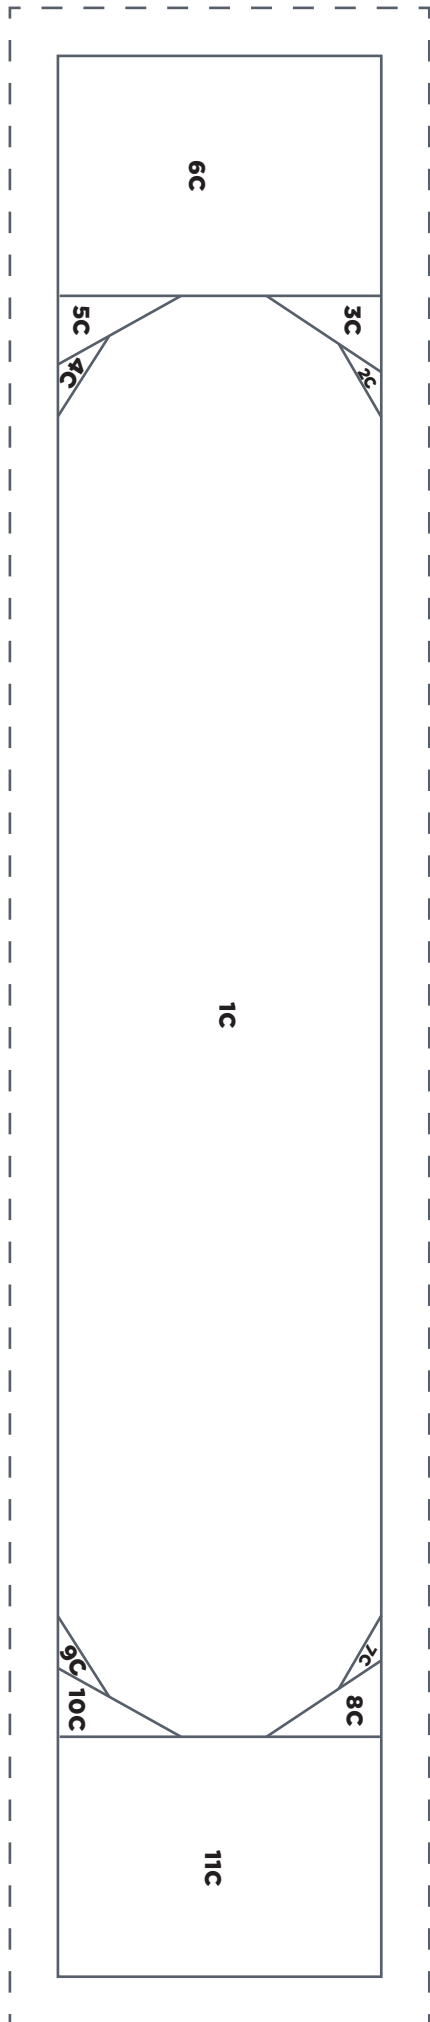

ACTUAL SIZE

JOIN TO PART 2 OF 4

JOIN TO PART 3 OF 4

PRINT AT 100%

When printed at
the correct size, this
box will measure
1in square.

JOIN TO PART 1 OF 4

HEART TALK

Speech Bubble Template (Part 2)

HONEY LOVE

Honeypot Templates D and G

ACTUAL SIZE

PRINT AT 100%

When printed at the correct size, this box will measure 1in square.

HONEY LOVE

Honeycomb Templates C and E

ACTUAL SIZE

PRINT AT 100%

When printed at the correct size, this box will measure 1in square.

HONEY LOVE

Beehive Templates A and B

ACTUAL SIZE

PRINT AT 100%

When printed at the correct size, this box will measure 1in square.

HONEY LOVE

Beehive Templates C and D

ACTUAL SIZE

PRINT AT 100%

When printed at the correct size, this box will measure 1in square.

HONEY LOVE

Beehive Templates E and F
ACTUAL SIZE

PRINT AT 100%