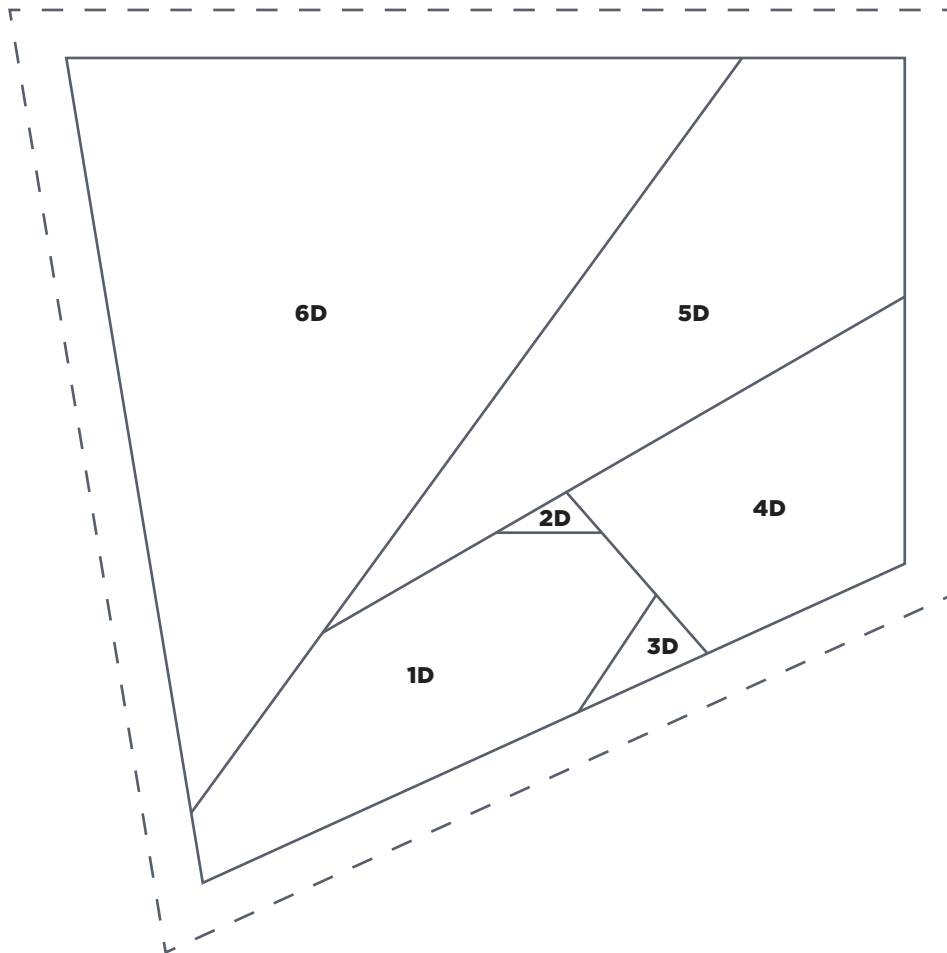

PRINT AT 100%

When printed at the correct size, this box will measure 1in square.

HONEY LOVE

Beehive Templates A and B

ACTUAL SIZE

PRINT AT 100%

When printed at the correct size, this box will measure 1in square.

HONEY LOVE

Beehive Templates C and D

ACTUAL SIZE

PRINT AT 100%

When printed at the correct size, this box will measure 1in square.

HONEY LOVE

Beehive Templates E and F
ACTUAL SIZE

PRINT AT 100%

When printed at the correct size, this box will measure 1in square.

HONEY LOVE

Bee Templates B and D

ACTUAL SIZE

PRINT AT 100%

When printed at the correct size, this box will measure 1in square.

HONEY LOVE

Bee Template C

ACTUAL SIZE

PRINT AT 100%

When printed at
the correct size, this
box will measure
1in square.

HONEY LOVE

Bee Template E

ACTUAL SIZE

PRINT AT 100%
When printed at
the correct size, this
box will measure
1in square.