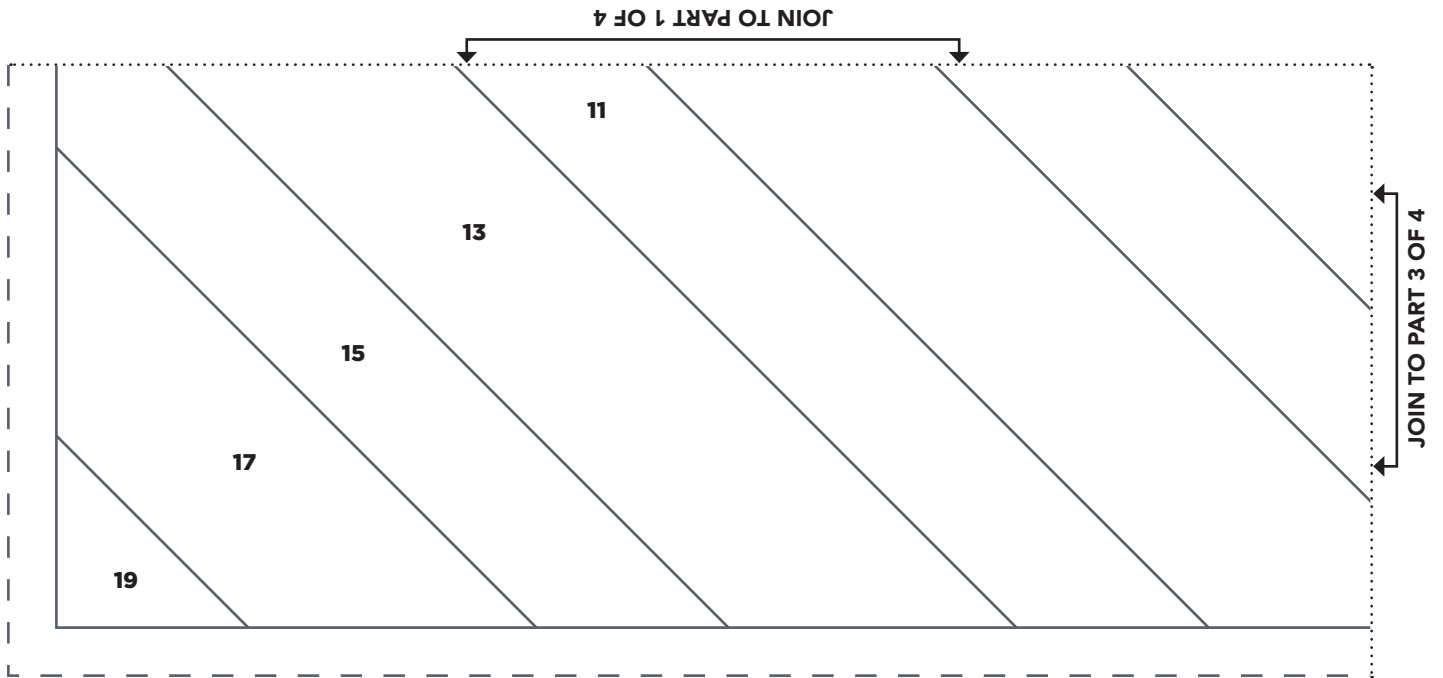

HONEY LOVE
Bee Template A
ACTUAL SIZE

PRINT AT 100%

When printed at the correct size, this box will measure 1in square.

SUMMER HAZE

Quilt Template (Part 1)

ACTUAL SIZE

PRINT AT 100%

When printed at the correct size, this box will measure 1in square.

SUMMER HAZE

Quilt Template (Part 2)

ACTUAL SIZE

PRINT AT 100%
When printed at
the correct size, this
box will measure
11in square.

SUMMER HAZE

Quilt Template (Part 3)

ACTUAL SIZE

SUMMER HAZE

Quilt Template (Part 4)

ACTUAL SIZE

PRINT AT 100%

When printed at the correct size, this box will measure 1in square.

SUMMER HAZE

Cushion Template (Part 1)

ACTUAL SIZE

JOIN TO PART 2 OF 2