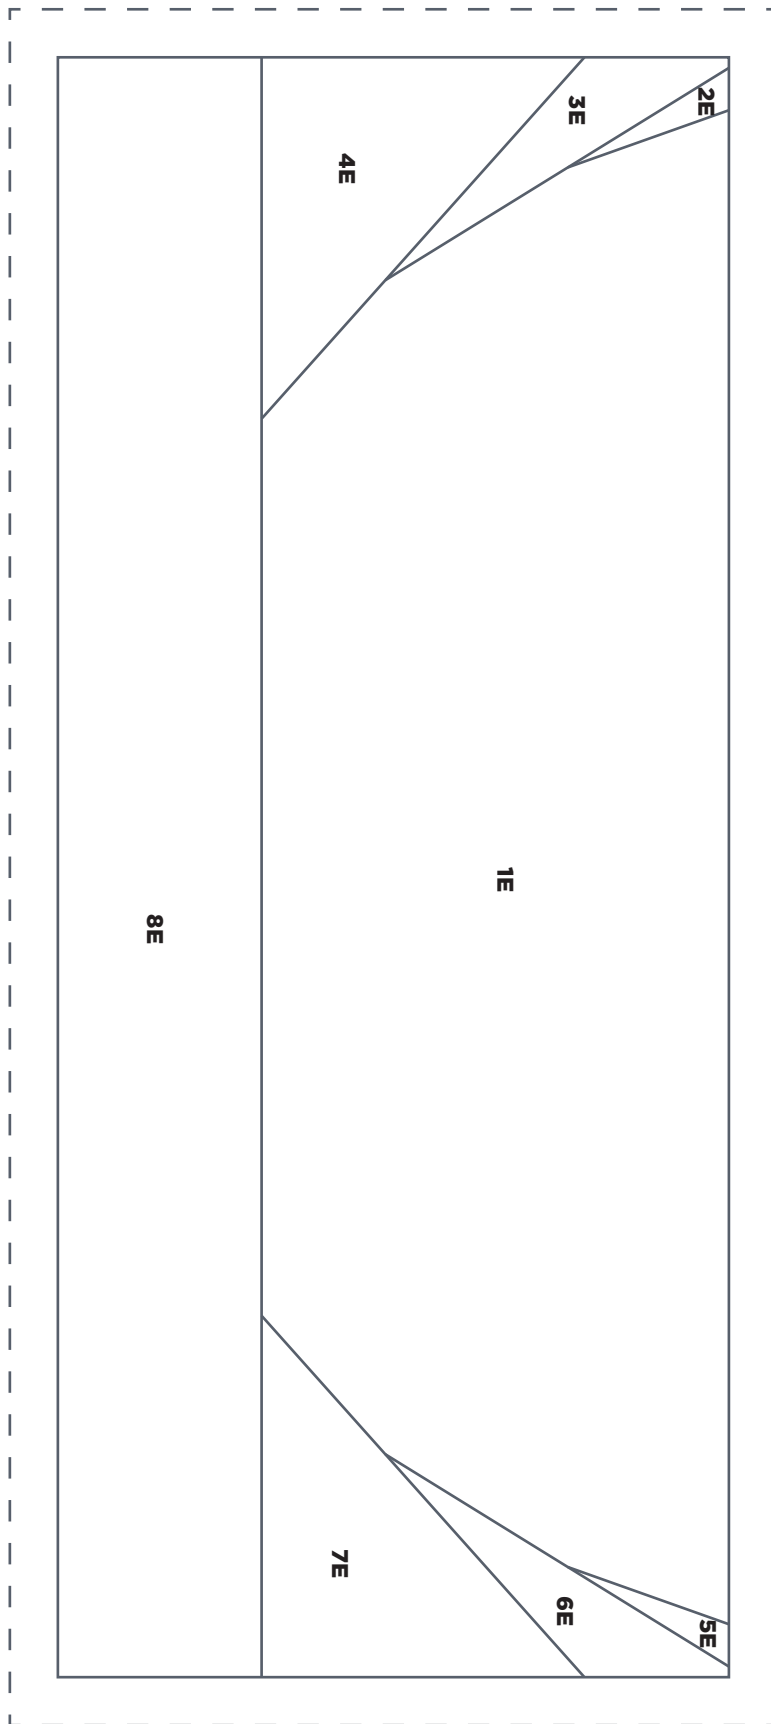

PRINT AT 100%

When printed at the correct size, this box will measure 1in square.

HONEY LOVE

Honeypot Templates A, B and F

ACTUAL SIZE

PRINT AT 100%

When printed at the correct size, this box will measure 1in square.

HONEY LOVE

Honeypot Templates D and G

ACTUAL SIZE

PRINT AT 100%

When printed at the correct size, this box will measure 1in square.

HONEY LOVE

Honeycomb Templates C and E

ACTUAL SIZE

PRINT AT 100%

When printed at the correct size, this box will measure 1in square.

HONEY LOVE

Beehive Templates A and B

ACTUAL SIZE

PRINT AT 100%

When printed at the correct size, this box will measure 1in square.

HONEY LOVE

Beehive Templates C and D

ACTUAL SIZE

PRINT AT 100%

When printed at the correct size, this box will measure 1in square.

HONEY LOVE

Beehive Templates E and F
ACTUAL SIZE

PRINT AT 100%