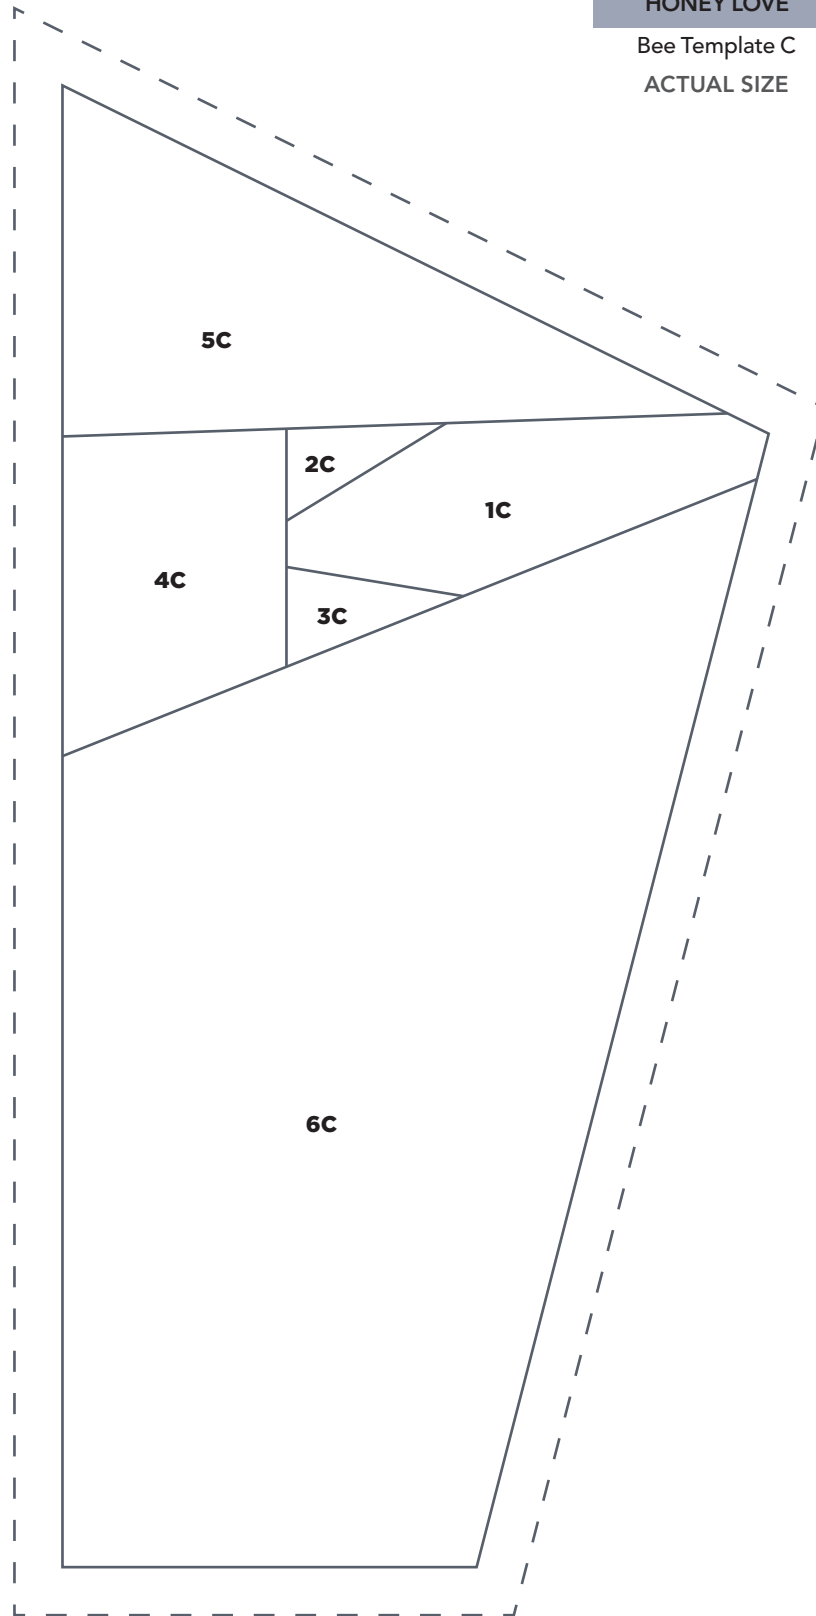

PRINT AT 100%

When printed at the correct size, this box will measure 1in square.

HONEY LOVE

Beehive Templates A and B

ACTUAL SIZE

PRINT AT 100%

When printed at the correct size, this box will measure 1in square.

HONEY LOVE

Beehive Templates C and D

ACTUAL SIZE

PRINT AT 100%

When printed at the correct size, this box will measure 1in square.

HONEY LOVE

Beehive Templates E and F
ACTUAL SIZE

PRINT AT 100%

When printed at the correct size, this box will measure 1in square.

HONEY LOVE

Bee Templates B and D

ACTUAL SIZE

PRINT AT 100%

When printed at the correct size, this box will measure 1in square.

HONEY LOVE

Bee Template C

ACTUAL SIZE

PRINT AT 100%

When printed at
the correct size, this
box will measure
1in square.

HONEY LOVE

Bee Template E

ACTUAL SIZE

PRINT AT 100%
When printed at
the correct size, this
box will measure
1in square.