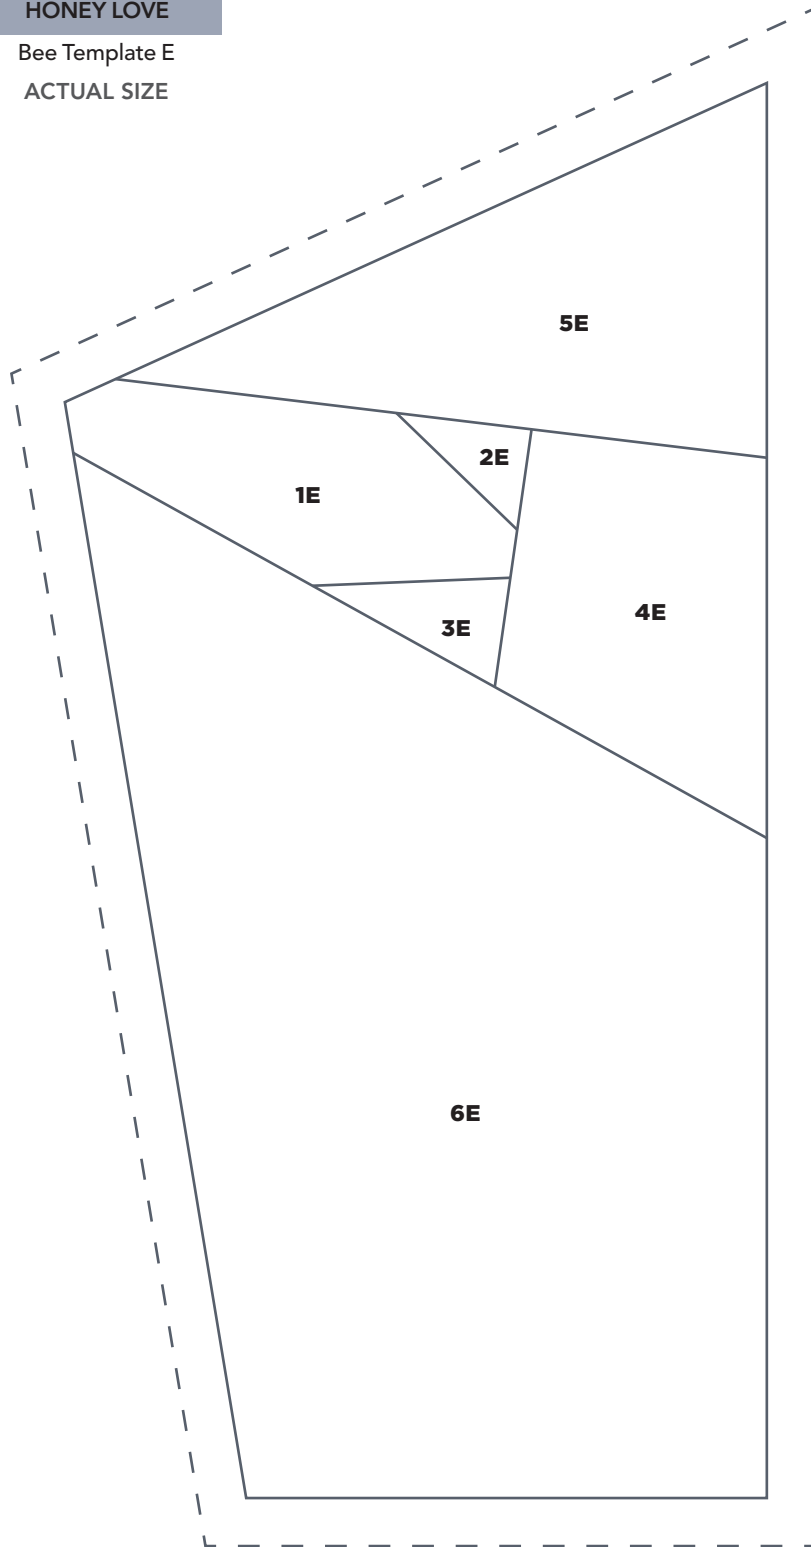

HONEY LOVE

Beehive Templates C and D

ACTUAL SIZE

PRINT AT 100%

When printed at the correct size, this box will measure 1in square.

HONEY LOVE

Beehive Templates E and F
ACTUAL SIZE

PRINT AT 100%

When printed at the correct size, this box will measure 1in square.

HONEY LOVE

Bee Templates B and D

ACTUAL SIZE

PRINT AT 100%

When printed at the correct size, this box will measure 1in square.

HONEY LOVE

Bee Template C

ACTUAL SIZE

PRINT AT 100%

When printed at
the correct size, this
box will measure
1in square.

HONEY LOVE

Bee Template E

ACTUAL SIZE

PRINT AT 100%
When printed at
the correct size, this
box will measure
1in square.

HONEY LOVE
Bee Template A
ACTUAL SIZE

PRINT AT 100%

When printed at the correct size, this box will measure 1in square.

SUMMER HAZE

Quilt Template (Part 1)

ACTUAL SIZE

PRINT AT 100%

When printed at the correct size, this box will measure 1in square.