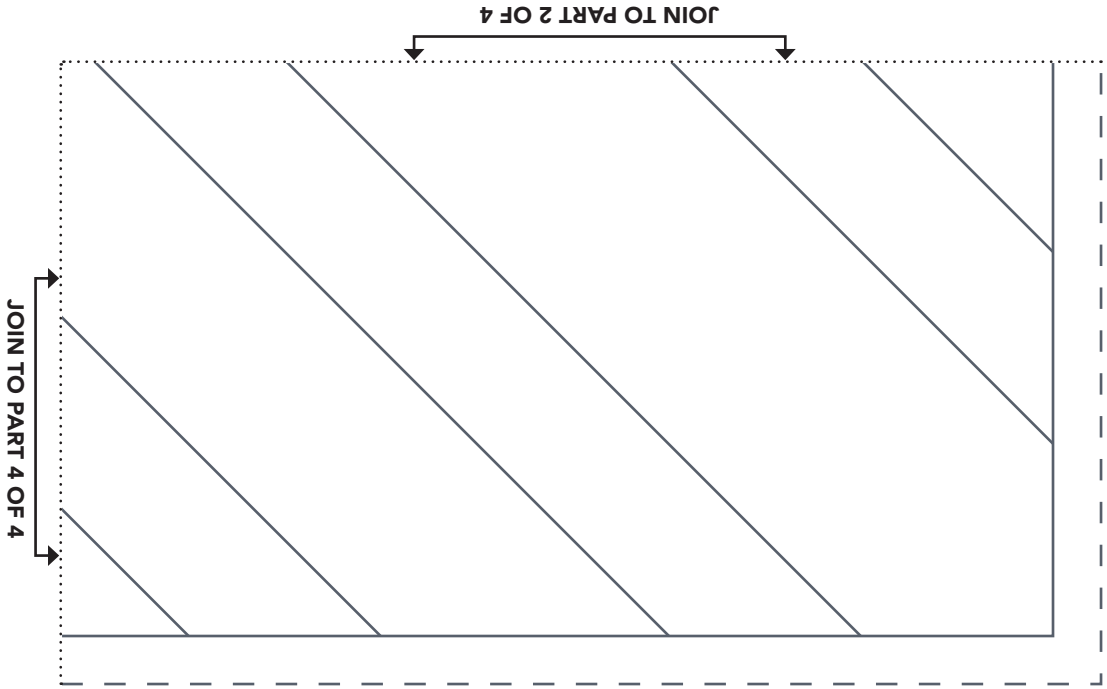

HONEY LOVE
Bee Template A
ACTUAL SIZE

PRINT AT 100%

When printed at the correct size, this box will measure 1in square.

SUMMER HAZE

Quilt Template (Part 1)

ACTUAL SIZE

PRINT AT 100%

When printed at the correct size, this box will measure 1in square.

SUMMER HAZE

Quilt Template (Part 2)

ACTUAL SIZE

PRINT AT 100%
When printed at
the correct size, this
box will measure
11in square.

SUMMER HAZE

Quilt Template (Part 3)

ACTUAL SIZE

SUMMER HAZE