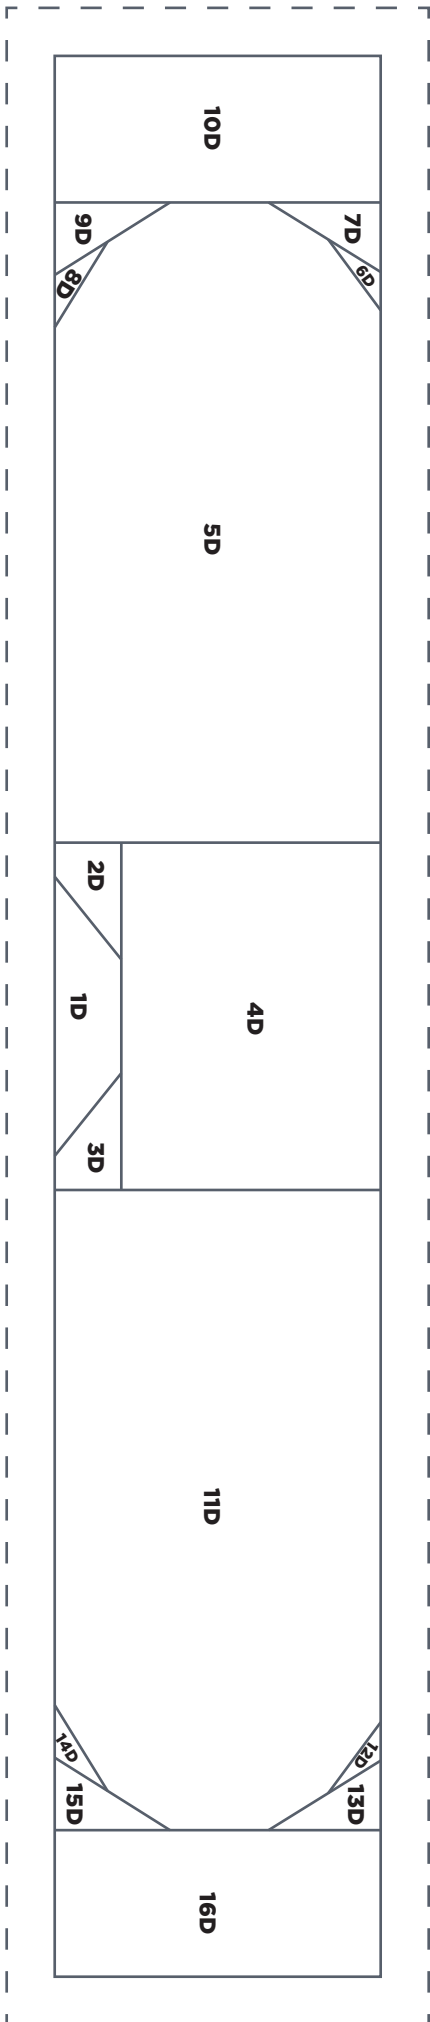

ACTUAL SIZE

JOIN TO PART 2 OF 4

JOIN TO PART 3 OF 4

PRINT AT 100%

When printed at
the correct size, this
box will measure
1in square.

JOIN TO PART 1 OF 4

HEART TALK

Speech Bubble Template (Part 2)

HONEY LOVE

Honeypot Templates D and G

ACTUAL SIZE

PRINT AT 100%

When printed at the correct size, this box will measure 1in square.

HONEY LOVE

Honeycomb Templates C and E

ACTUAL SIZE

PRINT AT 100%

When printed at the correct size, this box will measure 1in square.

HONEY LOVE

Beehive Templates A and B

ACTUAL SIZE

PRINT AT 100%

When printed at the correct size, this box will measure 1in square.

HONEY LOVE

Beehive Templates C and D

ACTUAL SIZE

PRINT AT 100%

When printed at the correct size, this box will measure 1in square.

HONEY LOVE

Beehive Templates E and F
ACTUAL SIZE

PRINT AT 100%