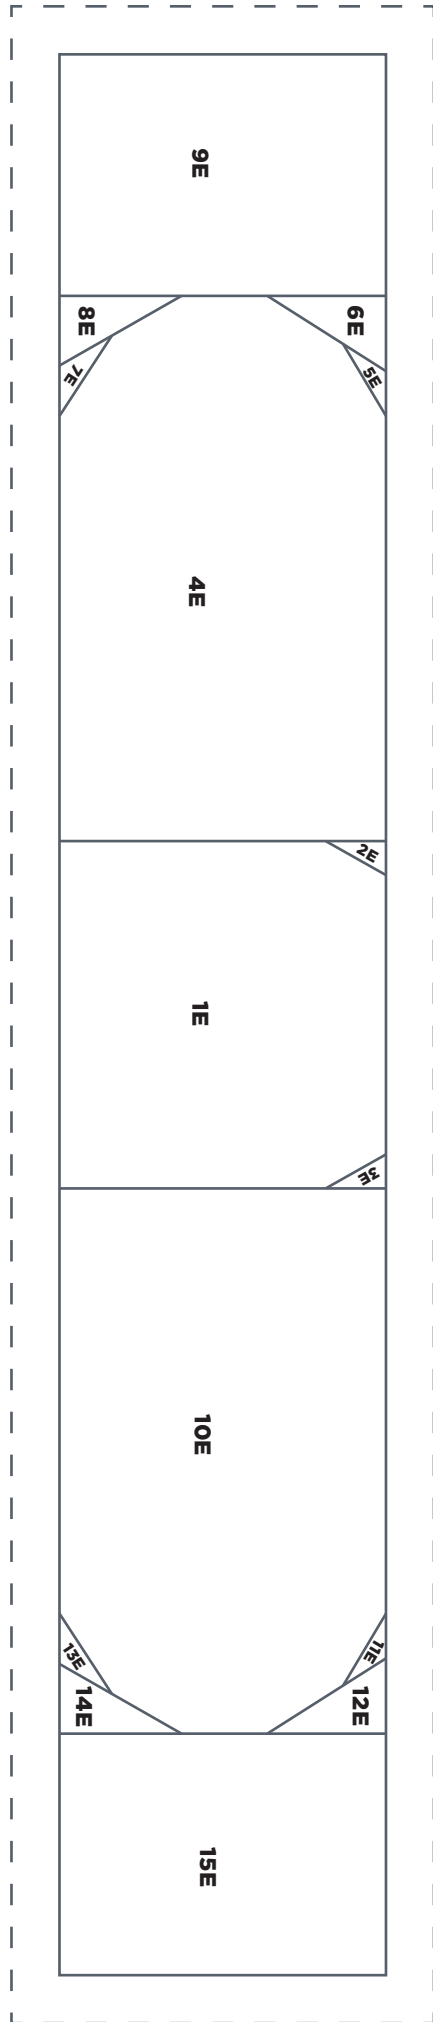

ACTUAL SIZE

JOIN TO PART 2 OF 4

JOIN TO PART 3 OF 4

PRINT AT 100%

When printed at
the correct size, this
box will measure
1in square.

JOIN TO PART 1 OF 4

HEART TALK

Speech Bubble Template (Part 2)

PRINT AT 100%

When printed at the correct size, this box will measure 1in square.

HONEY LOVE

Honeypot Templates A, B and F

ACTUAL SIZE

PRINT AT 100%

When printed at the correct size, this box will measure 1in square.

PRINT AT 100%

When printed at the correct size, this box will measure 1in square.

HONEY LOVE

Beehive Templates A and B

ACTUAL SIZE

PRINT AT 100%

When printed at the correct size, this box will measure 1in square.

HONEY LOVE

Beehive Templates C and D

ACTUAL SIZE

PRINT AT 100%

When printed at the correct size, this box will measure 1in square.

HONEY LOVE

Beehive Templates E and F
ACTUAL SIZE

PRINT AT 100%