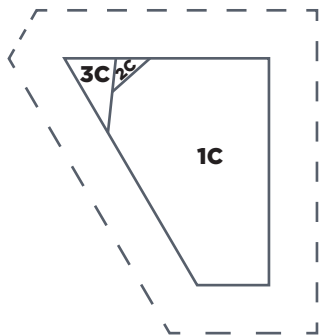

PRINT AT 100%

When printed at the correct size, this box will measure 1in square.

HONEY LOVE

Honeypot Templates A, B and F

ACTUAL SIZE

PRINT AT 100%

When printed at the correct size, this box will measure 1in square.

HONEY LOVE

Honeypot Templates D and G

ACTUAL SIZE

PRINT AT 100%

When printed at the correct size, this box will measure 1in square.

HONEY LOVE

Honeycomb Templates C and E

ACTUAL SIZE

PRINT AT 100%

When printed at the correct size, this box will measure 1in square.

HONEY LOVE

Beehive Templates A and B

ACTUAL SIZE

PRINT AT 100%

When printed at the correct size, this box will measure 1in square.

HONEY LOVE

Beehive Templates C and D

ACTUAL SIZE

PRINT AT 100%

When printed at the correct size, this box will measure 1in square.

HONEY LOVE

Beehive Templates E and F
ACTUAL SIZE

PRINT AT 100%