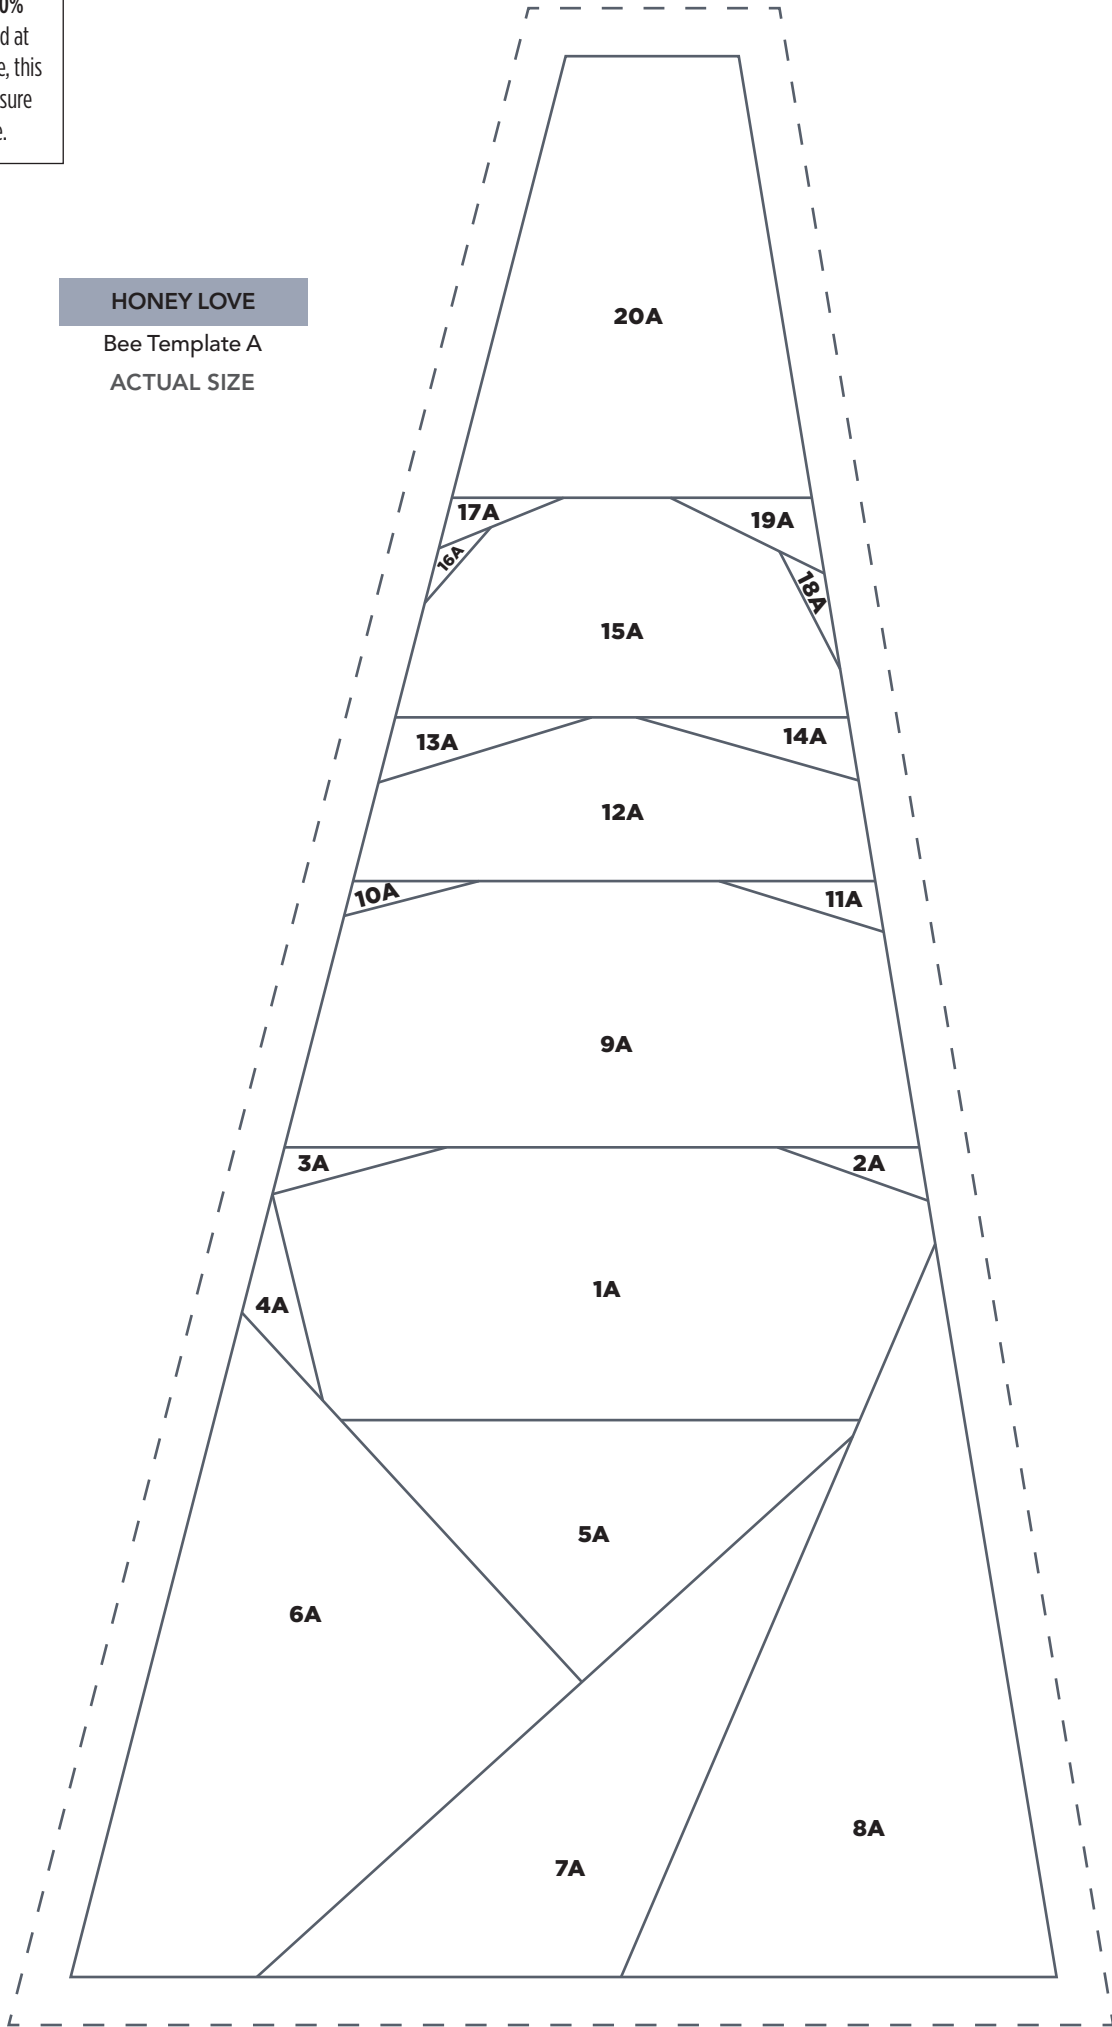

HONEY LOVE

Beehive Templates C and D

ACTUAL SIZE

PRINT AT 100%

When printed at the correct size, this box will measure 1in square.

HONEY LOVE

Beehive Templates E and F
ACTUAL SIZE

PRINT AT 100%

When printed at the correct size, this box will measure 1in square.

HONEY LOVE

Bee Templates B and D

ACTUAL SIZE

PRINT AT 100%

When printed at the correct size, this box will measure 1in square.

HONEY LOVE

Bee Template C

ACTUAL SIZE

PRINT AT 100%

When printed at
the correct size, this
box will measure
1in square.

HONEY LOVE

Bee Template E

ACTUAL SIZE

PRINT AT 100%
When printed at
the correct size, this
box will measure
1in square.

HONEY LOVE
Bee Template A
ACTUAL SIZE

PRINT AT 100%

When printed at the correct size, this box will measure 1in square.

SUMMER HAZE

Quilt Template (Part 1)

ACTUAL SIZE

PRINT AT 100%

When printed at the correct size, this box will measure 1in square.