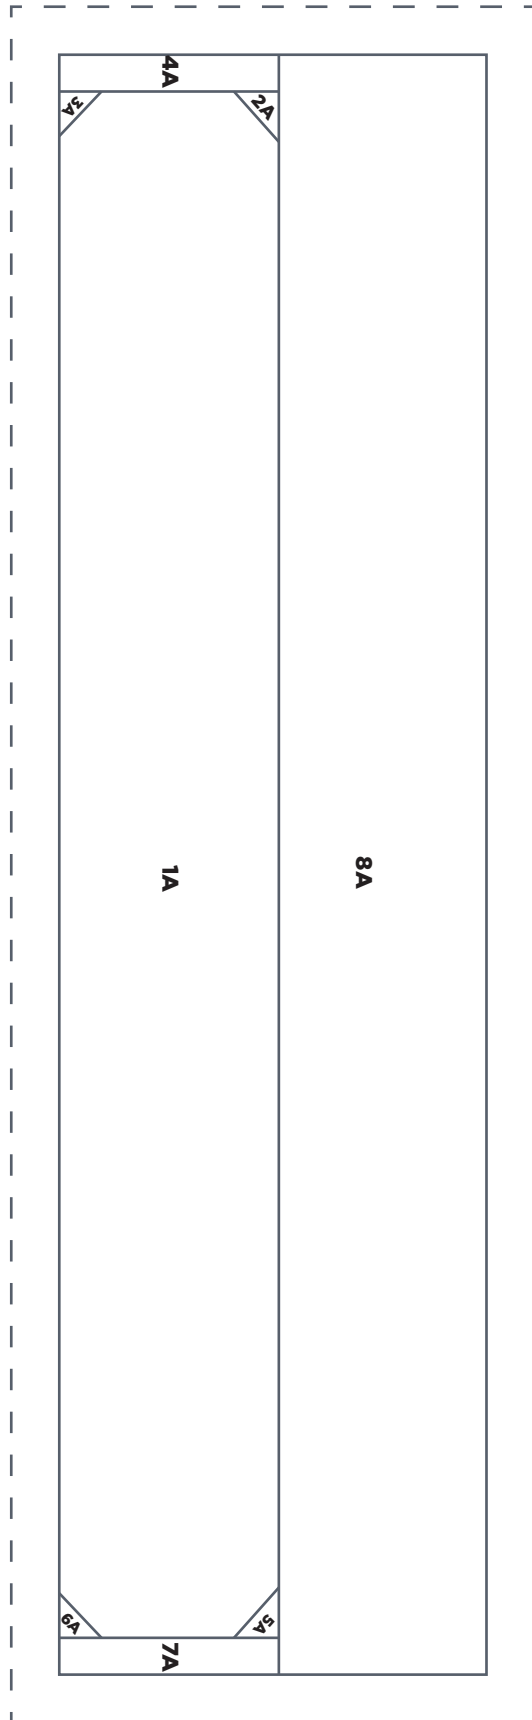

ACTUAL SIZE

JOIN TO PART 4 OF 4

PRINT AT 100%

When printed at
the correct size, this
box will measure
1in square.

JOIN TO PART 1 OF 4

HEART TALK

Speech Bubble Template (Part 3)

ACTUAL SIZE

JOIN TO PART 4 OF 4

PRINT AT 100%

When printed at the correct size, this box will measure 1in square.

JOIN TO PART 3 OF 4

HEART TALK

Speech Bubble Template (Part 4)

ACTUAL SIZE

JOIN TO PART 2 OF 4

PRINT AT 100%

When printed at the correct size, this box will measure 1in square.

HONEY LOVE

Honeypot Templates A, B and F

ACTUAL SIZE

PRINT AT 100%

When printed at the correct size, this box will measure 1in square.

HONEY LOVE

Honeypot Templates D and G

ACTUAL SIZE

PRINT AT 100%

When printed at the correct size, this box will measure 1in square.

HONEY LOVE

Honeycomb Templates C and E

ACTUAL SIZE