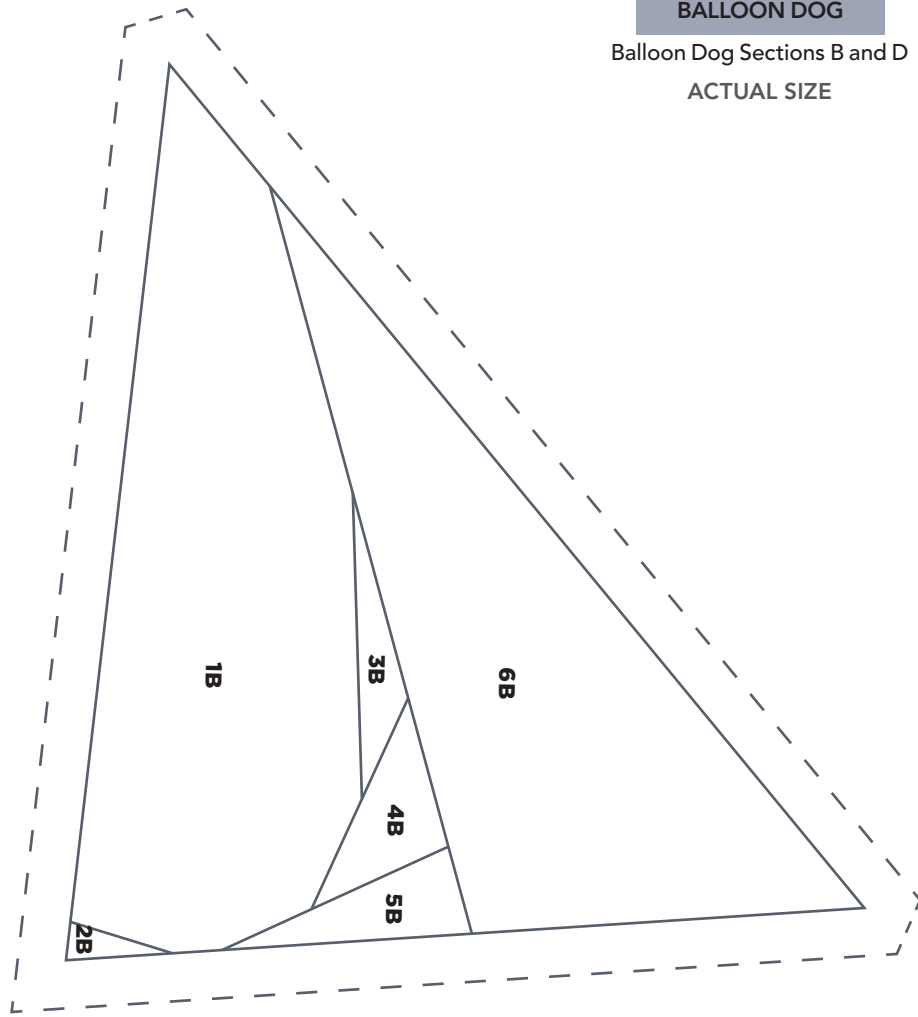

PRINT AT 100%

When printed at
the correct size, this
box will measure
1in square.

BALLOON DOG

Balloon Dog Section F

ACTUAL SIZE

4F

3F

2F

1F

PRINT AT 100%

When printed at the correct size, this box will measure 1in square.

BALLOON DOG

Balloon Dog Sections B and D

ACTUAL SIZE

PRINT AT 100%
When printed at
the correct size, this
box will measure
1in square.

BALLOON DOG

Balloon Dog Section A (Part 1)

ACTUAL SIZE

PRINT AT 100%

When printed at
the correct size, this
box will measure
1in square.

JOIN TO PART 1 OF 2

BALLOON DOG

Balloon Dog Section A (Part 2)

ACTUAL SIZE

PRINT AT 100%

When printed at the correct size, this box will measure 1in square.

DREAMY DESIGNS

Open Eye Template (Part 1)

ACTUAL SIZE

PRINT AT 100%

When printed at the correct size, this box will measure 1in square.