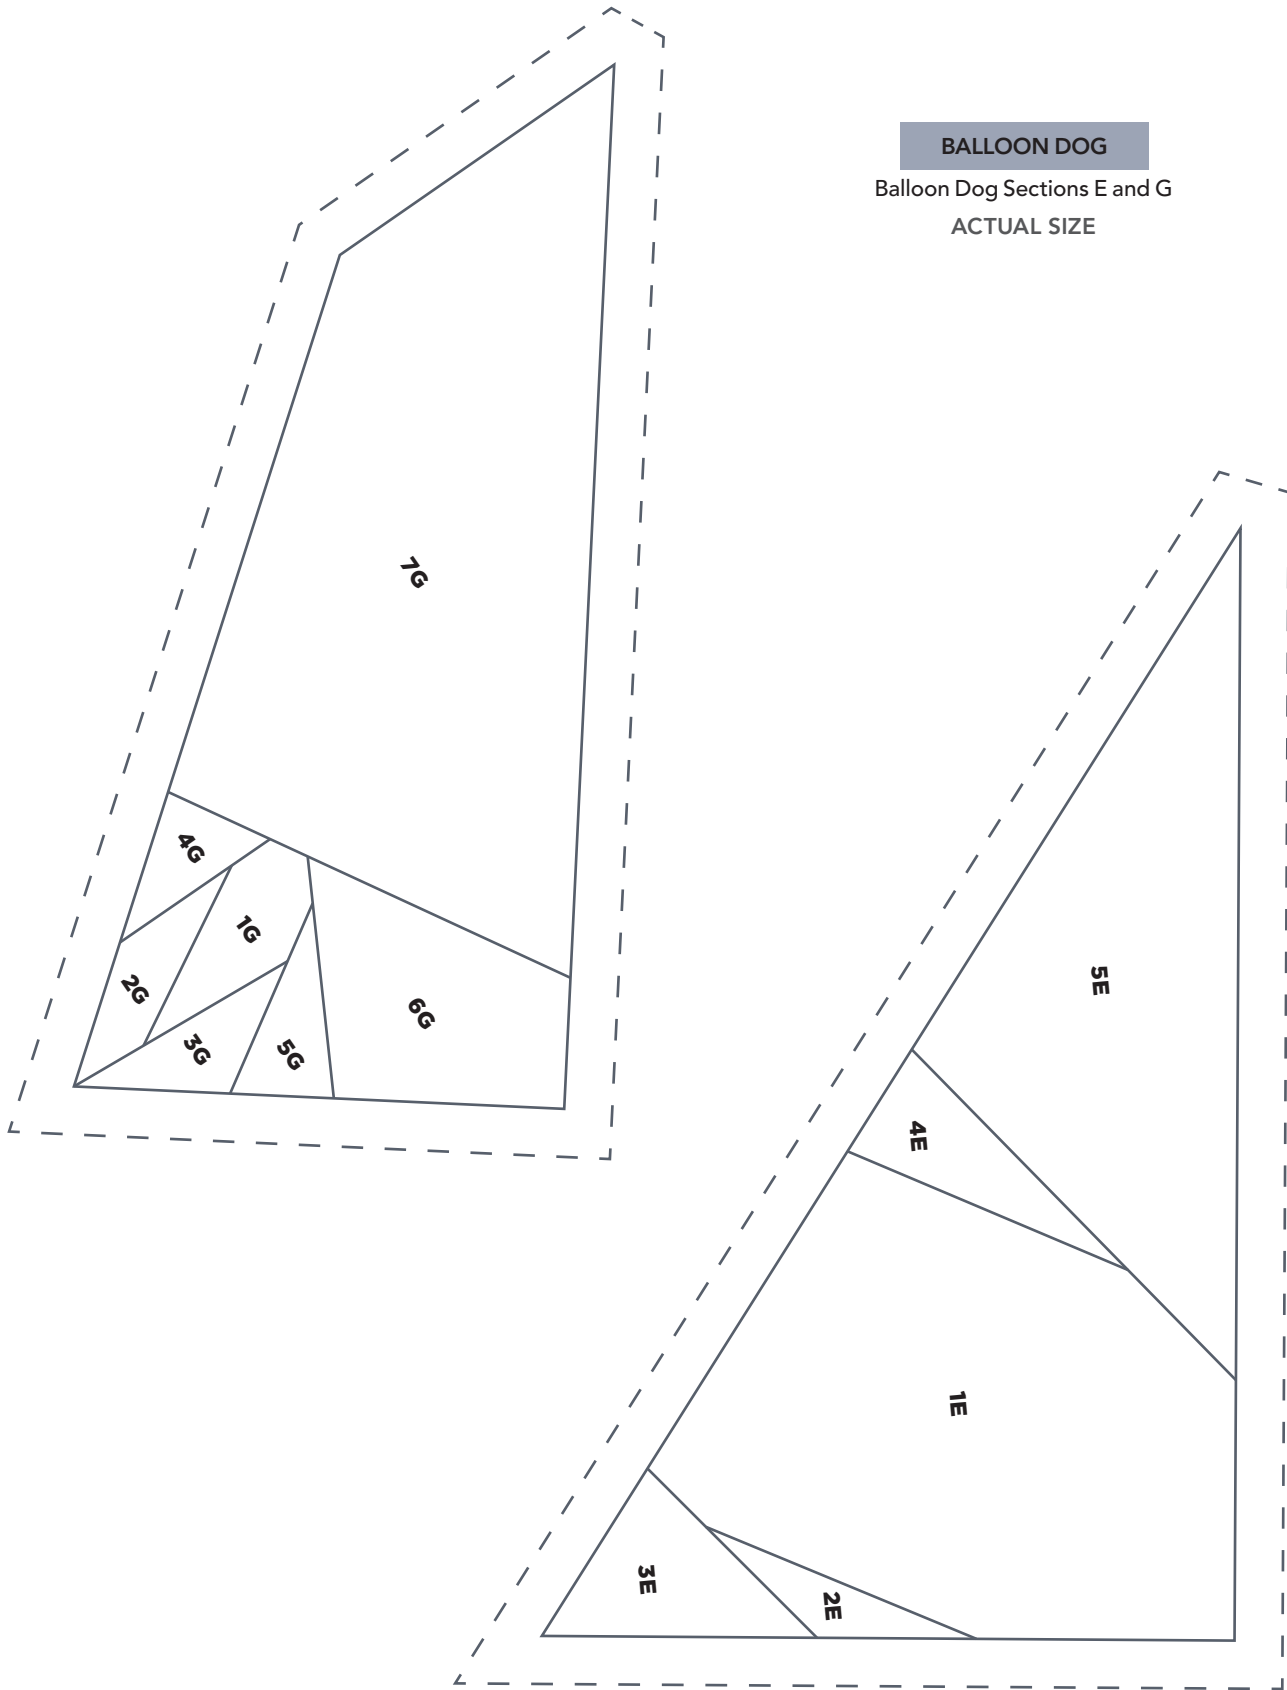

When printed at
the correct size, this
box will measure
1in square.

SPIRITED SNAKE

Body Template M

ACTUAL SIZE

PRINT AT 100%

When printed at the correct size, this box will measure 1in square.

BALLOON DOG

Balloon Dog Sections E and G

ACTUAL SIZE

PRINT AT 100%

When printed at
the correct size, this
box will measure
1in square.

BALLOON DOG

Balloon Dog Section H

ACTUAL SIZE

PRINT AT 100%

When printed at the correct size, this box will measure 1in square.