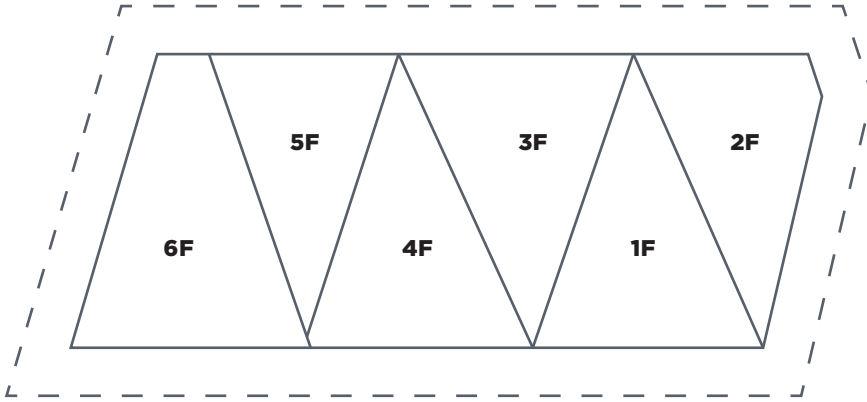

PRINT AT 100%

When printed at the correct size, this box will measure 1in square.

HOLIDAY CHEER

Tree Templates E - I
ACTUAL SIZE