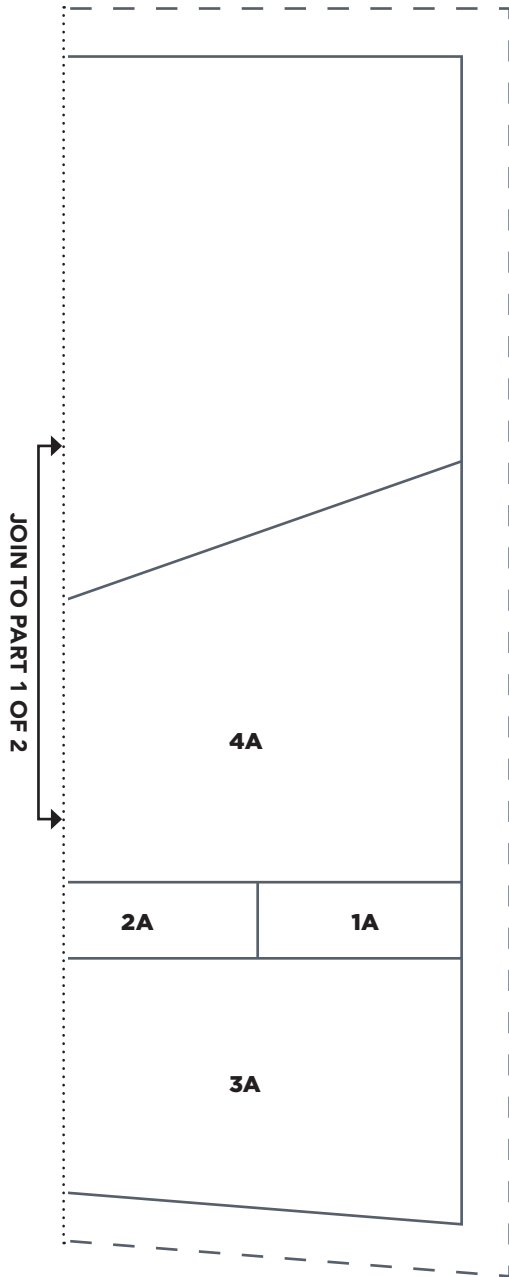

ACTUAL SIZE

**PRINT AT 100%**

When printed at the correct size, this box will measure 1in square.

**FOLLOW THAT STAR**

Template A  
ACTUAL SIZE

**PRINT AT 100%**  
When printed at  
the correct size, this  
box will measure  
1in square.

**HOLIDAY CHEER**

Tree Templates J-L

ACTUAL SIZE

**PRINT AT 100%**

When printed at  
the correct size, this  
box will measure  
11in square.

**HOLIDAY CHEER**

Car Template A (Part 1)

ACTUAL SIZE

6A

5A

JOIN TO PART 2 OF 2

**PRINT AT 100%**

When printed at the correct size, this box will measure 1in square.

**HOLIDAY CHEER**

Car Template C  
ACTUAL SIZE

**HOLIDAY CHEER**

Car Template A (Part 2)

ACTUAL SIZE

**PRINT AT 100%**

When printed at the correct size, this box will measure 1in square.

**HOLIDAY CHEER**

Car Templates D, E, F, H – J and L

**ACTUAL SIZE**

**PRINT AT 100%**