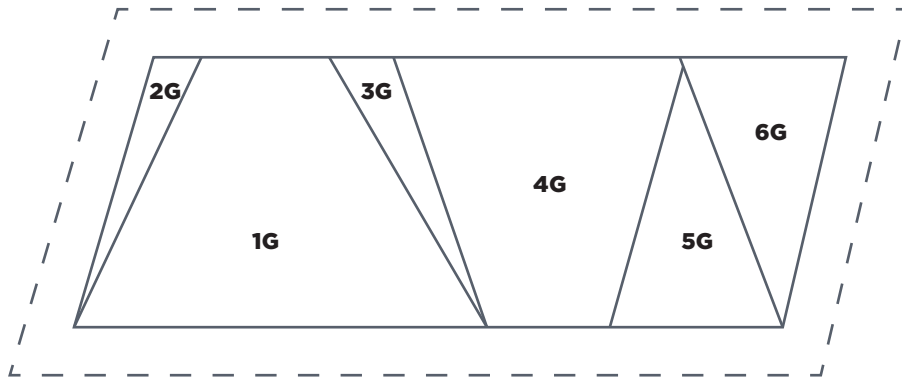

When printed at  
the correct size, this  
box will measure  
1in square.

**JOY & PIECE**

Diamond templates

ACTUAL SIZE

**JOY & PIECE**

Pentagon templates

ACTUAL SIZE

**PRINT AT 100%**

When printed at the correct size, this box will measure 1in square.

**HOLIDAY CHEER**

Tree Templates A – D

ACTUAL SIZE

3A

1A

2A

**PRINT AT 100%**

When printed at the correct size, this box will measure 1in square.

**HOLIDAY CHEER**

Tree Templates E - I  
ACTUAL SIZE

**PRINT AT 100%**

When printed at  
the correct size, this  
box will measure  
1in square.