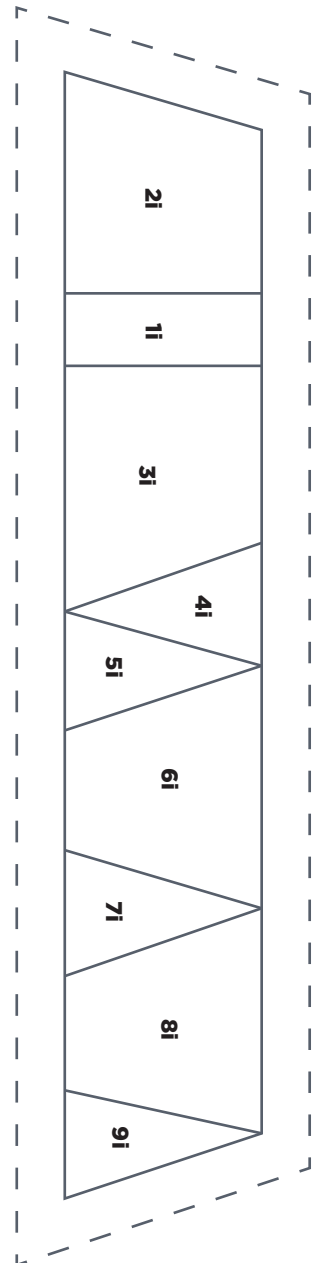

ACTUAL SIZE

**PRINT AT 100%**

When printed at the correct size, this box will measure 1in square.

**FOLLOW THAT STAR**

Template A  
ACTUAL SIZE

**PRINT AT 100%**  
When printed at  
the correct size, this  
box will measure  
1in square.

When printed at  
the correct size, this  
box will measure  
1in square.

**JOY & PIECE**

Diamond templates

ACTUAL SIZE

**JOY & PIECE**

Pentagon templates

ACTUAL SIZE

**PRINT AT 100%**

When printed at the correct size, this box will measure 1in square.

**HOLIDAY CHEER**

Tree Templates A – D

ACTUAL SIZE

3A

1A

2A

**PRINT AT 100%**

When printed at the correct size, this box will measure 1in square.

**HOLIDAY CHEER**

Tree Templates E - I  
ACTUAL SIZE

**PRINT AT 100%**

When printed at  
the correct size, this  
box will measure  
1in square.