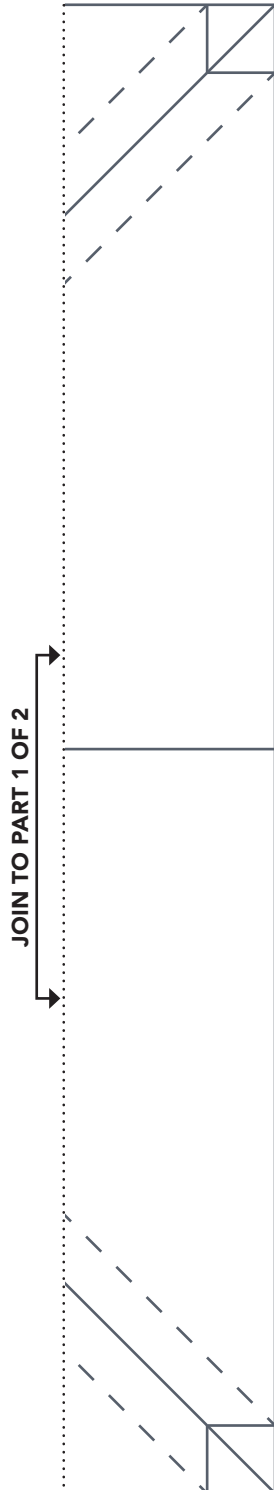

PORTABLE PROJECTS | CHAIN PIECING | NEW COLLECTIONS

TEMPLATES

Issue 140

PRINT AT 100%

PRINT AT 100%

When printed at
the correct size, this
box will measure
1in square.

TONAL TWIST

HST Template (Part 1)

ACTUAL SIZE

PRINT AT 100%

When printed at the correct size, this box will measure 1in square.

TONAL TWIST

HST Template (Part 2)

ACTUAL SIZE

PRINT AT 100%

When printed at the correct size, this box will measure 1in square.

ENGLISH ROSE

Templates 1-8

ACTUAL SIZE

PRINT AT 100%

When printed at the correct size, this box will measure 1in square.

JUMP FOR JOY

Joy template (Part 1)

ACTUAL SIZE

PRINT AT 100%

When printed at
the correct size, this
box will measure
1in square.

JUMP FOR JOY

Joy template (Part 2)

ACTUAL SIZE

PRINT AT 100%

When printed at the correct size, this box will measure 1in square.