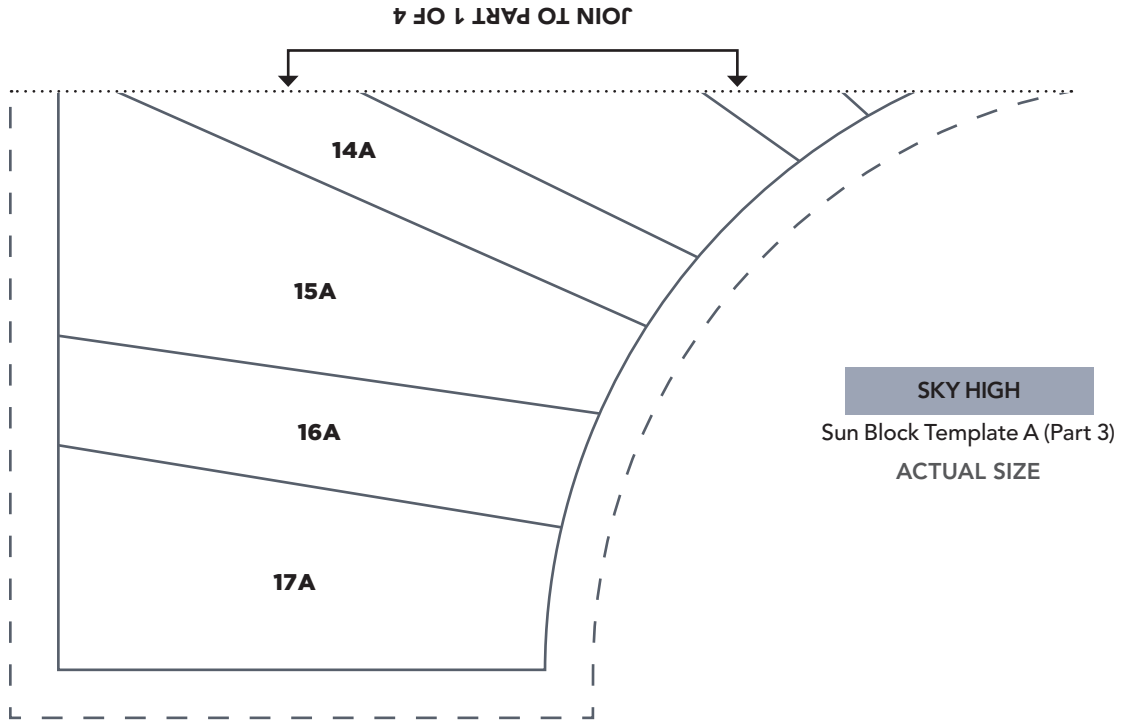

PRINT AT 100%

When printed at the correct size, this box will measure 1in square.

SKY HIGH

Kite Block Templates C-E

ACTUAL SIZE

PRINT AT 100%

When printed at
the correct size, this
box will measure
1in square.

SKY HIGH

Kite Block Template F

ACTUAL SIZE

PRINT AT 100%
When printed at
the correct size, this
box will measure
1in square.

SKY HIGH
Sun Block Template A (Part 1)
ACTUAL SIZE

PRINT AT 100%
When printed at
the correct size, this
box will measure
1in square.

SKY HIGH
Sun Block Template A (Part 2)
ACTUAL SIZE

PRINT AT 100%

When printed at
the correct size, this
box will measure
1in square.

PRINT AT 100%

When printed at the correct size, this box will measure 1in square.