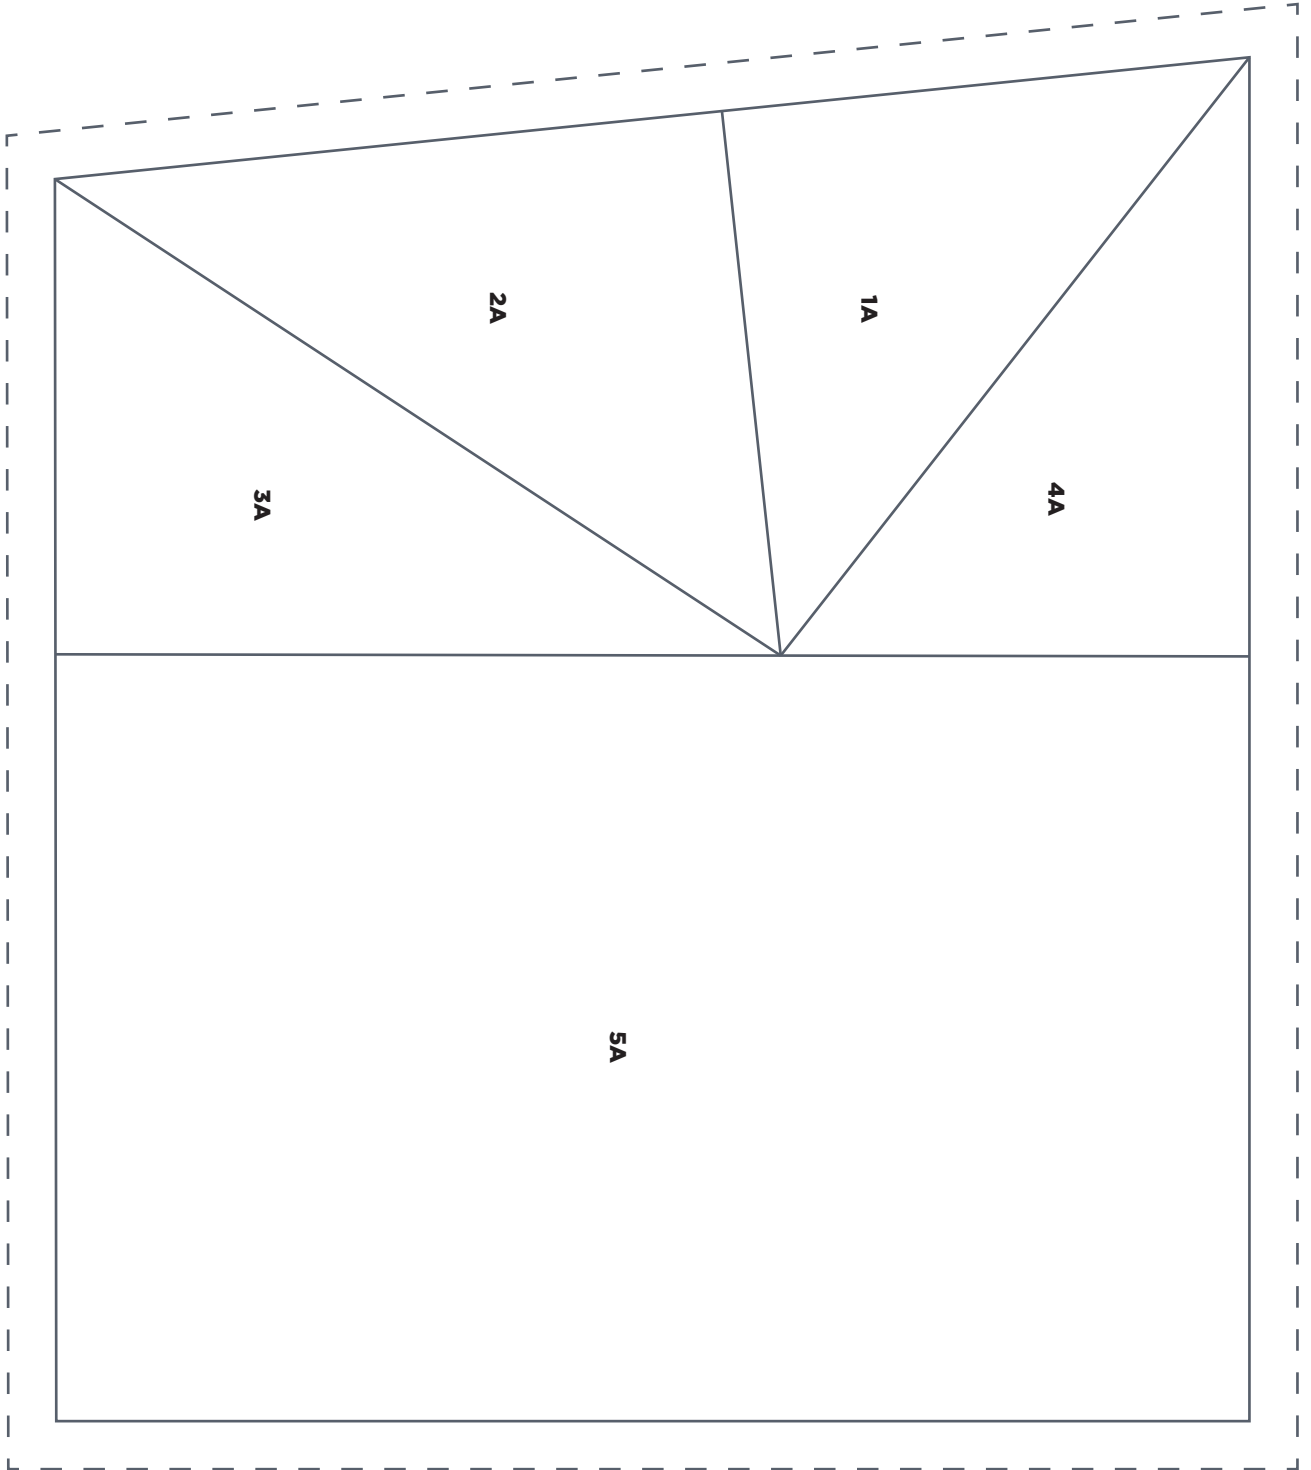

SKY HIGH

Kite Block Template B

ACTUAL SIZE

PRINT AT 100%

When printed at
the correct size, this
box will measure
1in square.

SKY HIGH

Kite Block Template A

ACTUAL SIZE