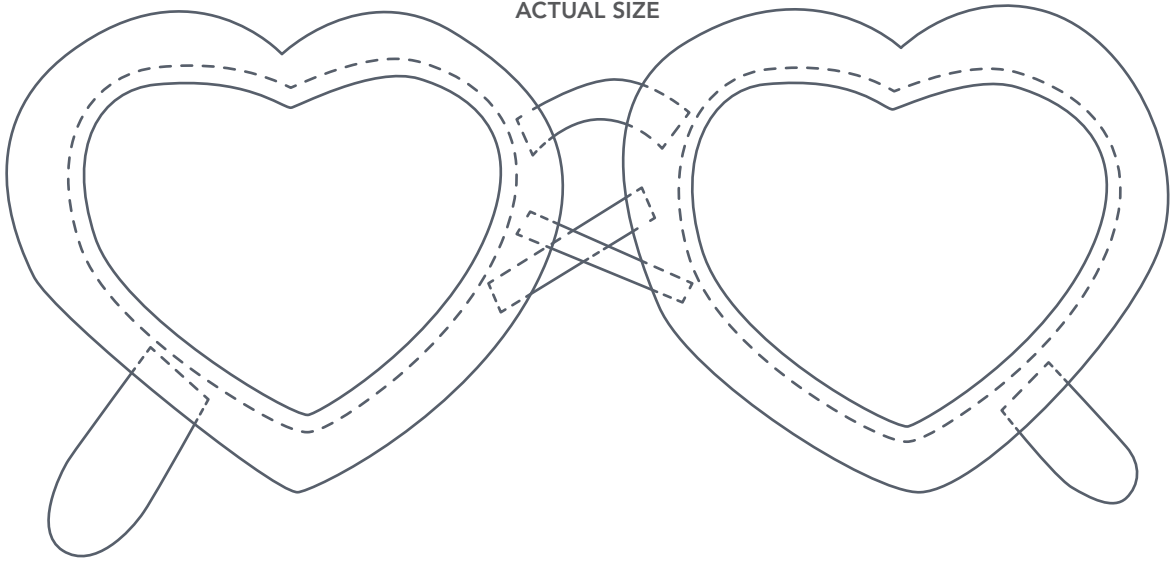

PRINT AT 100%
When printed at
the correct size, this
box will measure
1in square.

SUNNY DAYS

Heart Sunglasses Layout Guide
ACTUAL SIZE