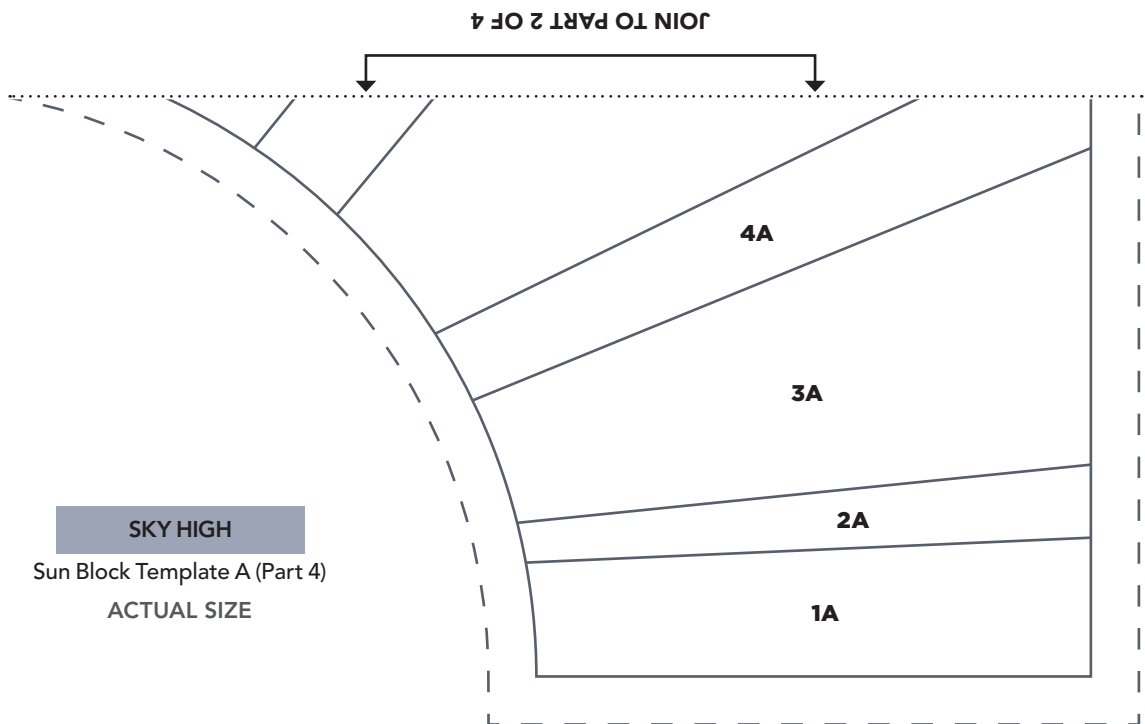

SKY HIGH

Kite Block Template F

ACTUAL SIZE

PRINT AT 100%
When printed at
the correct size, this
box will measure
1in square.

SKY HIGH
Sun Block Template A (Part 1)
ACTUAL SIZE

PRINT AT 100%
When printed at
the correct size, this
box will measure
1in square.

SKY HIGH
Sun Block Template A (Part 2)
ACTUAL SIZE

PRINT AT 100%

When printed at
the correct size, this
box will measure
1in square.

PRINT AT 100%

When printed at the correct size, this box will measure 1in square.