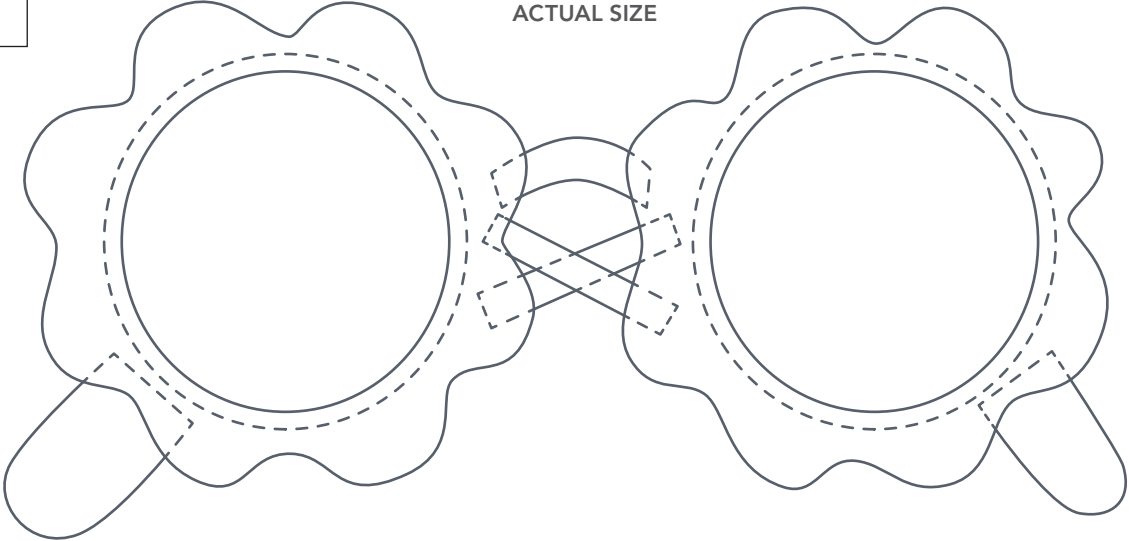

SKY HIGH
Sun Block Template A (Part 2)
ACTUAL SIZE

PRINT AT 100%

When printed at
the correct size, this
box will measure
1in square.

PRINT AT 100%

When printed at the correct size, this box will measure 1in square.

SKY HIGH

Sun Block Templates B-C

ACTUAL SIZE

PRINT AT 100%
When printed at
the correct size, this
box will measure
1in square.

SUNNY DAYS

Flower Sunglasses Layout Guide
ACTUAL SIZE

SUNNY DAYS

Flower Sunglasses Case Templates
ACTUAL SIZE