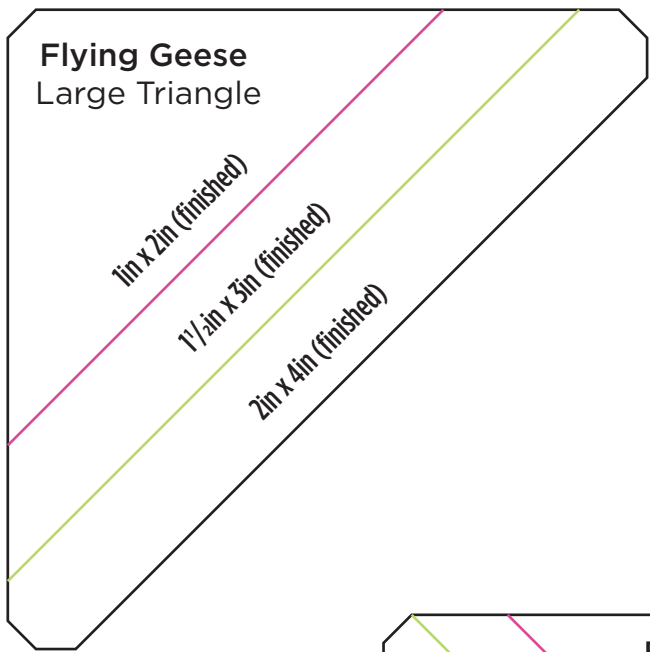

TEMPLATES

Issue 139

PRINT AT 100%

PRINT AT 100%

When printed at the correct size, this box will measure 1in square.

WILD MAJESTY

Flying Geese

ACTUAL SIZE

PRINT AT 100%

When printed at
the correct size, this
box will measure
1in square.

LIBERTY SPARKLE

Triangle
ACTUAL SIZE

LIBERTY SPARKLE

Right Rhomboid
ACTUAL SIZE

LIBERTY SPARKLE

Left Rhomboid
ACTUAL SIZE

LIBERTY SPARKLE

Large Diamond
ACTUAL SIZE

LIBERTY SPARKLE

Jewel
ACTUAL SIZE

LIBERTY SPARKLE

Small Diamond
ACTUAL SIZE

LIBERTY SPARKLE

Hexagon
ACTUAL SIZE

PRINT AT 100%

When printed at
the correct size, this
box will measure
1in square.

SAIL AWAY

Sail B

ACTUAL SIZE

PRINT AT 100%

When printed at
the correct size, this
box will measure
1in square.

SAIL AWAY