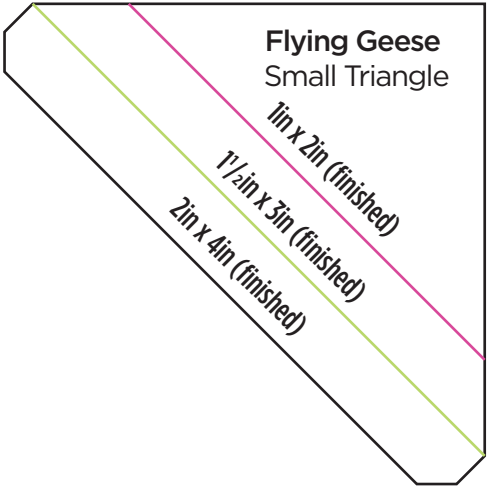

TEMPLATES

Issue 139

PRINT AT 100%

PRINT AT 100%

When printed at the correct size, this box will measure 1in square.

WILD MAJESTY

Flying Geese

ACTUAL SIZE

PRINT AT 100%

When printed at
the correct size, this
box will measure
1in square.

LIBERTY SPARKLE

Triangle
ACTUAL SIZE

LIBERTY SPARKLE

Right Rhomboid
ACTUAL SIZE

LIBERTY SPARKLE

Left Rhomboid
ACTUAL SIZE

LIBERTY SPARKLE

Large Diamond
ACTUAL SIZE

LIBERTY SPARKLE

Jewel
ACTUAL SIZE

LIBERTY SPARKLE

Small Diamond
ACTUAL SIZE

LIBERTY SPARKLE

Hexagon
ACTUAL SIZE

PRINT AT 100%

When printed at
the correct size, this
box will measure
1in square.

SAIL AWAY

Sail B

ACTUAL SIZE

PRINT AT 100%

When printed at
the correct size, this
box will measure
1in square.

SAIL AWAY