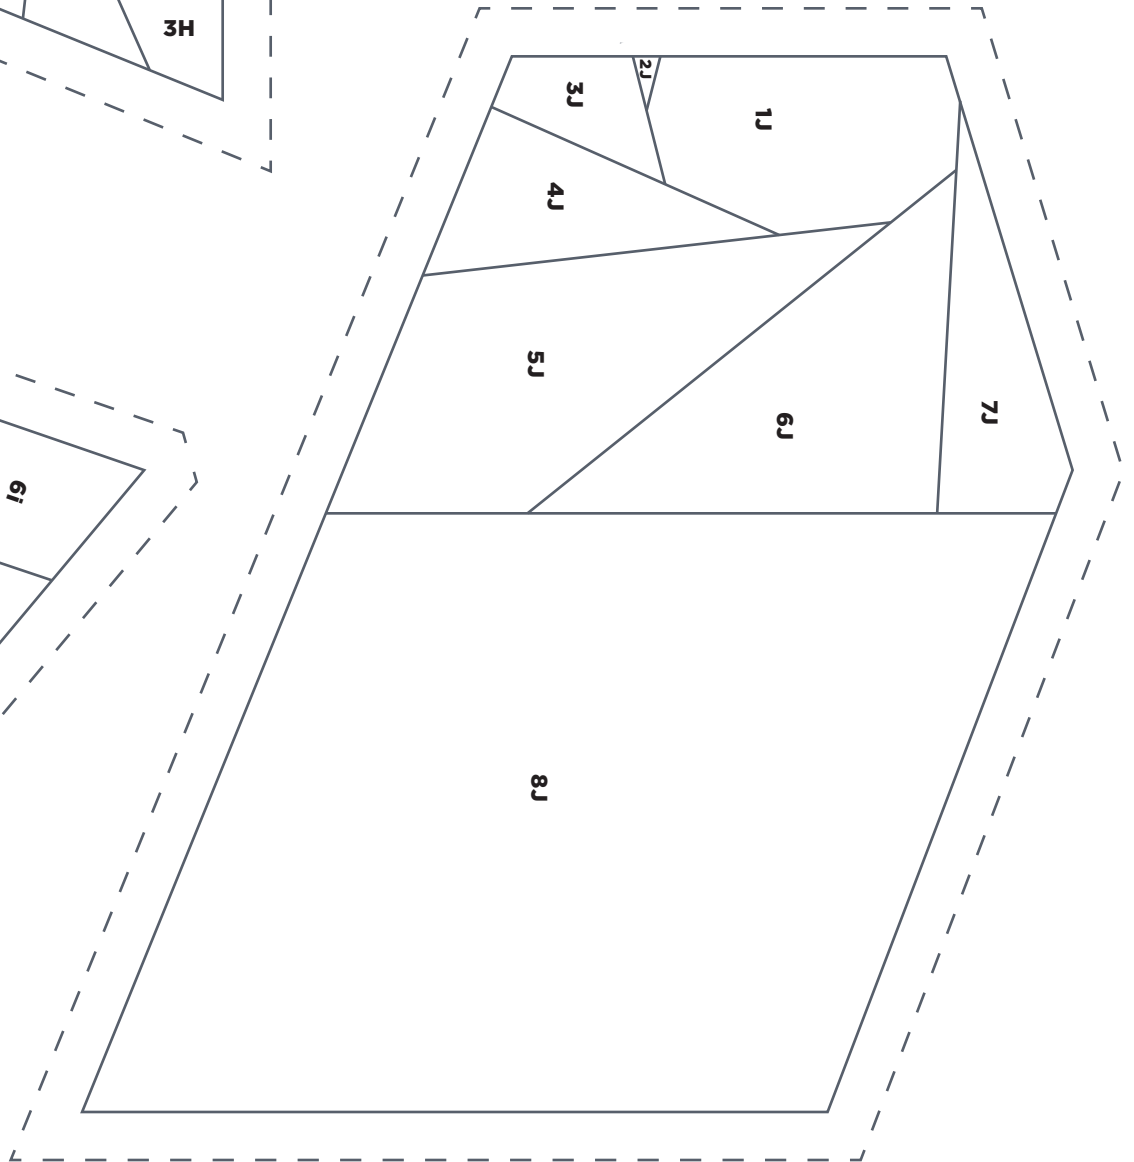

PRINT AT 100%
When printed at
the correct size, this
box will measure
1in square.

FRUITY MEDLEY

Apple Templates G-J

ACTUAL SIZE