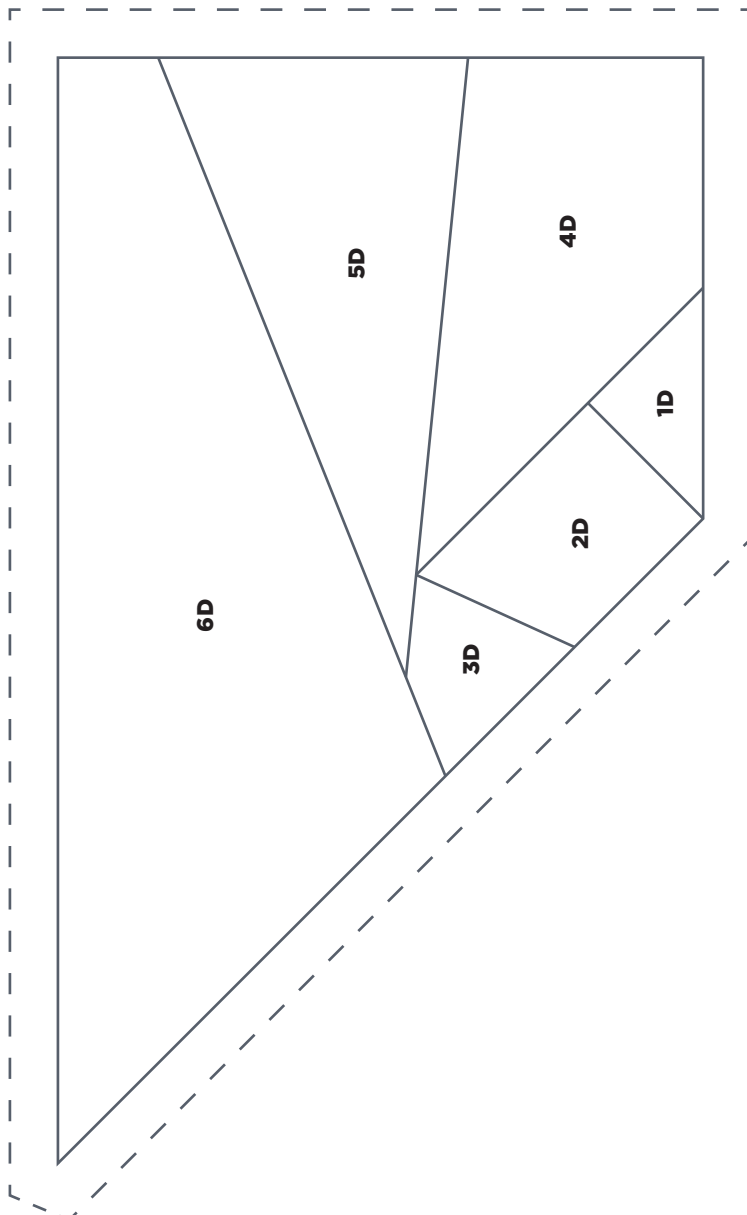

ACTUAL SIZE

JOIN TO PART 3 OF 3

PRINT AT 100%

When printed at
the correct size, this
box will measure
1in square.

RAINBOW TWIST

Template 5B (Part 3)

ACTUAL SIZE

PRINT AT 100%

When printed at the correct size, this box will measure 1in square.

FRUITY MEDLEY

Juice Template C

ACTUAL SIZE

PRINT AT 100%

When printed at the correct size, this box will measure 1in square.

FRUITY MEDLEY

Juice Templates A and D

ACTUAL SIZE

PRINT AT 100%

When printed at the correct size, this box will measure 1in square.

FRUITY MEDLEY

Juice Template B

ACTUAL SIZE

PRINT AT 100%