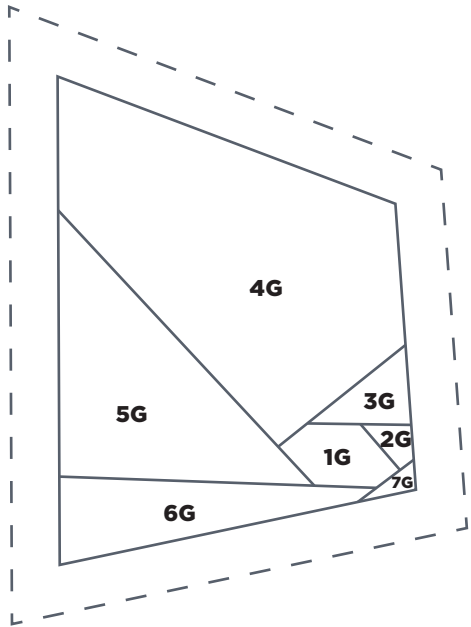

Juice Templates A and D

ACTUAL SIZE

PRINT AT 100%

When printed at the correct size, this box will measure 1in square.

FRUITY MEDLEY

Juice Template B

ACTUAL SIZE

PRINT AT 100%

When printed at the correct size, this box will measure 1in square.

FRUITY MEDLEY

Juice Templates E-F

ACTUAL SIZE

PRINT AT 100%
When printed at
the correct size, this
box will measure
1in square.

FRUITY MEDLEY

Apple Templates G-J

ACTUAL SIZE

PRINT AT 100%

When printed at the correct size, this box will measure 1in square.

FRUITY MEDLEY

Orange Templates G-I

ACTUAL SIZE

PRINT AT 100%

When printed at the correct size, this box will measure 1in square.

FRUITY MEDLEY

Pear Template F

ACTUAL SIZE

PRINT AT 100%

When printed at the correct size, this box will measure 1in square.

FRUITY MEDLEY

Pear Templates H and G