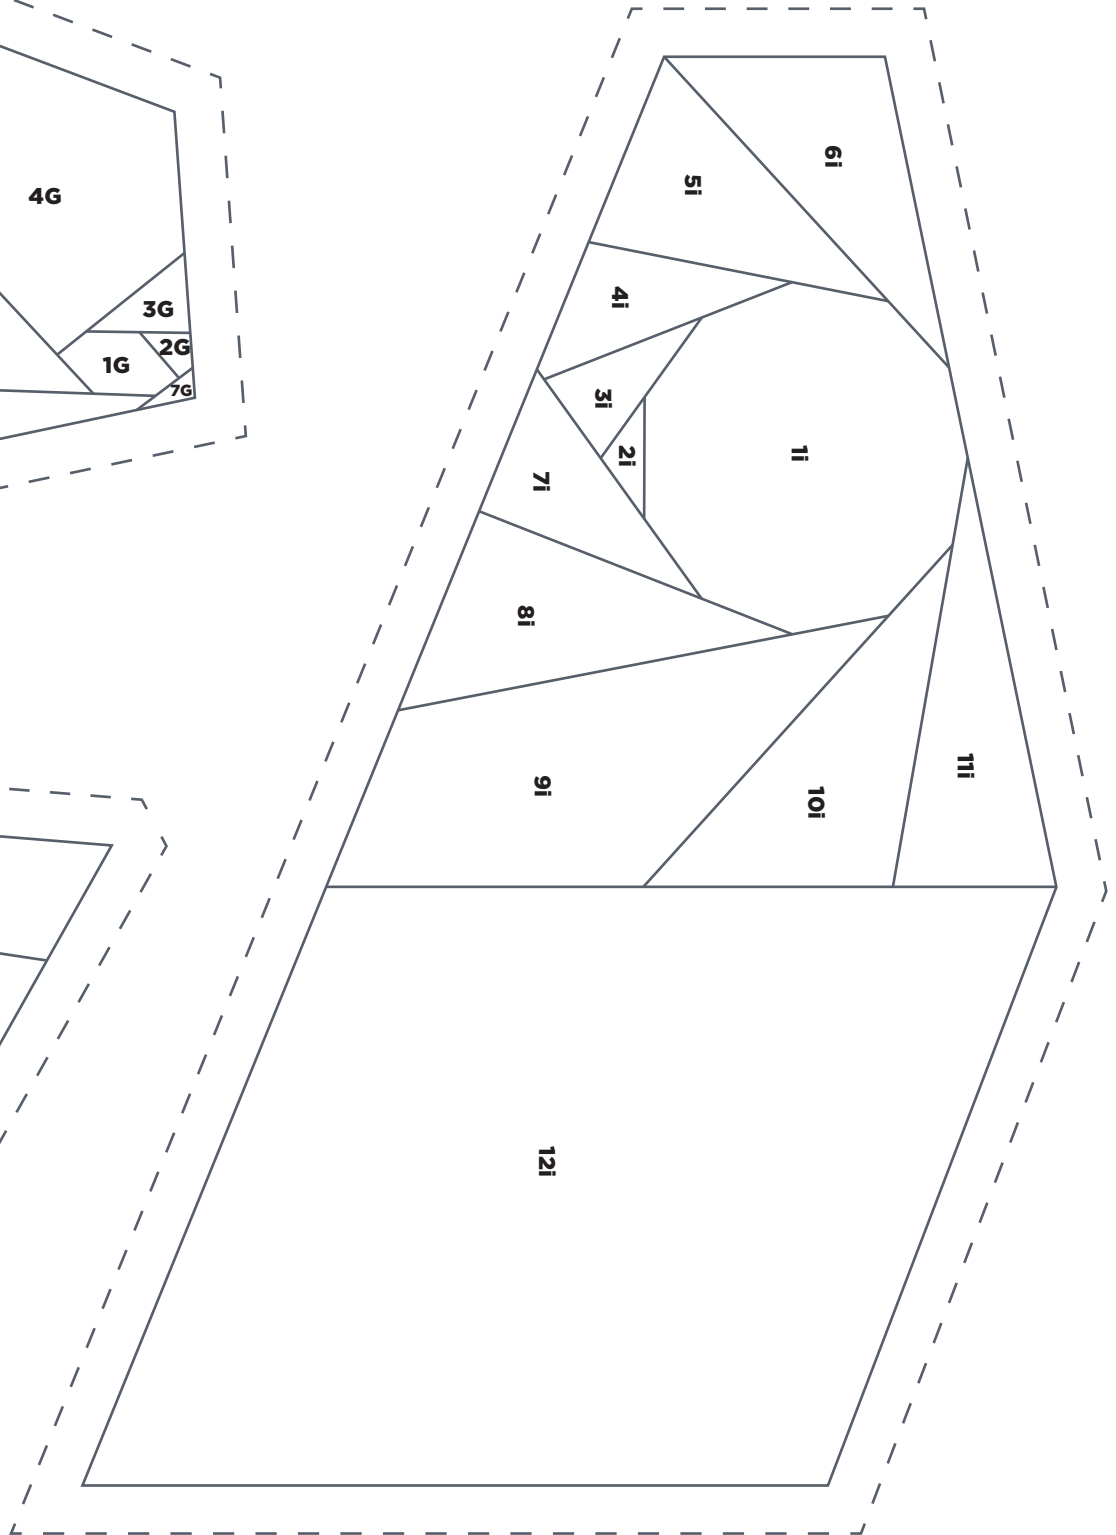

Apple Templates G-J

ACTUAL SIZE

PRINT AT 100%

When printed at the correct size, this box will measure 1in square.

FRUITY MEDLEY

Orange Templates G-I

ACTUAL SIZE

PRINT AT 100%

When printed at the correct size, this box will measure 1in square.

FRUITY MEDLEY

Pear Template F

ACTUAL SIZE

PRINT AT 100%

When printed at the correct size, this box will measure 1in square.

FRUITY MEDLEY

Pear Templates H and G