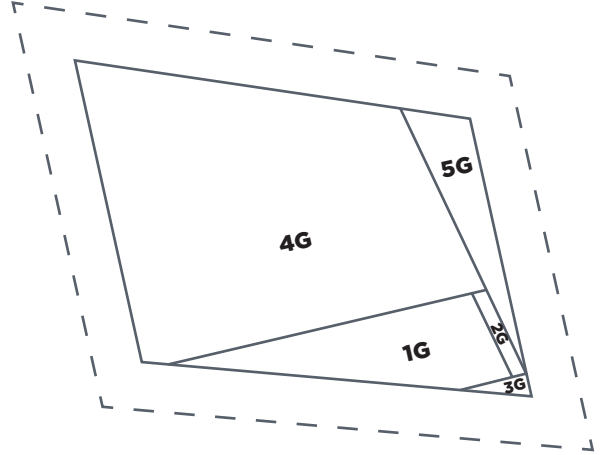

Juice Templates A and D

ACTUAL SIZE

PRINT AT 100%

When printed at the correct size, this box will measure 1in square.

FRUITY MEDLEY

Juice Template B

ACTUAL SIZE

PRINT AT 100%

When printed at the correct size, this box will measure 1in square.

FRUITY MEDLEY

Juice Templates E-F

ACTUAL SIZE

PRINT AT 100%
When printed at
the correct size, this
box will measure
1in square.

FRUITY MEDLEY

Apple Templates G-J

ACTUAL SIZE

PRINT AT 100%

When printed at the correct size, this box will measure 1in square.

FRUITY MEDLEY

Orange Templates G-I

ACTUAL SIZE

PRINT AT 100%

When printed at the correct size, this box will measure 1in square.

FRUITY MEDLEY

Pear Template F

ACTUAL SIZE

PRINT AT 100%

When printed at the correct size, this box will measure 1in square.

FRUITY MEDLEY

Pear Templates H and G