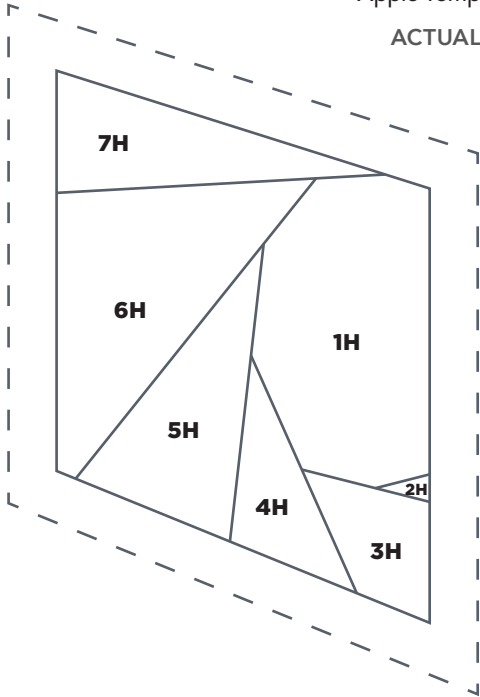

Juice Templates A and D

ACTUAL SIZE

PRINT AT 100%

When printed at the correct size, this box will measure 1in square.

FRUITY MEDLEY

Juice Template B

ACTUAL SIZE

PRINT AT 100%

When printed at the correct size, this box will measure 1in square.

FRUITY MEDLEY

Juice Templates E-F

ACTUAL SIZE

PRINT AT 100%
When printed at
the correct size, this
box will measure
1in square.

FRUITY MEDLEY

Apple Templates G-J

ACTUAL SIZE

PRINT AT 100%

When printed at the correct size, this box will measure 1in square.

FRUITY MEDLEY

Orange Templates G-I

ACTUAL SIZE

PRINT AT 100%

When printed at the correct size, this box will measure 1in square.

FRUITY MEDLEY

Pear Template F

ACTUAL SIZE

PRINT AT 100%

When printed at the correct size, this box will measure 1in square.

FRUITY MEDLEY

Pear Templates H and G