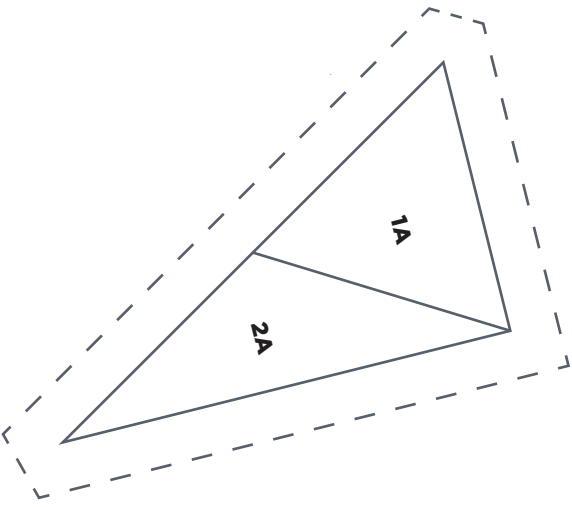

When printed at the correct size, this box will measure 1in square.

FRUITY MEDLEY

Juice Template C

ACTUAL SIZE

PRINT AT 100%

When printed at the correct size, this box will measure 1in square.

FRUITY MEDLEY

Juice Templates A and D

ACTUAL SIZE

PRINT AT 100%

When printed at the correct size, this box will measure 1in square.

FRUITY MEDLEY

Juice Template B

ACTUAL SIZE

PRINT AT 100%