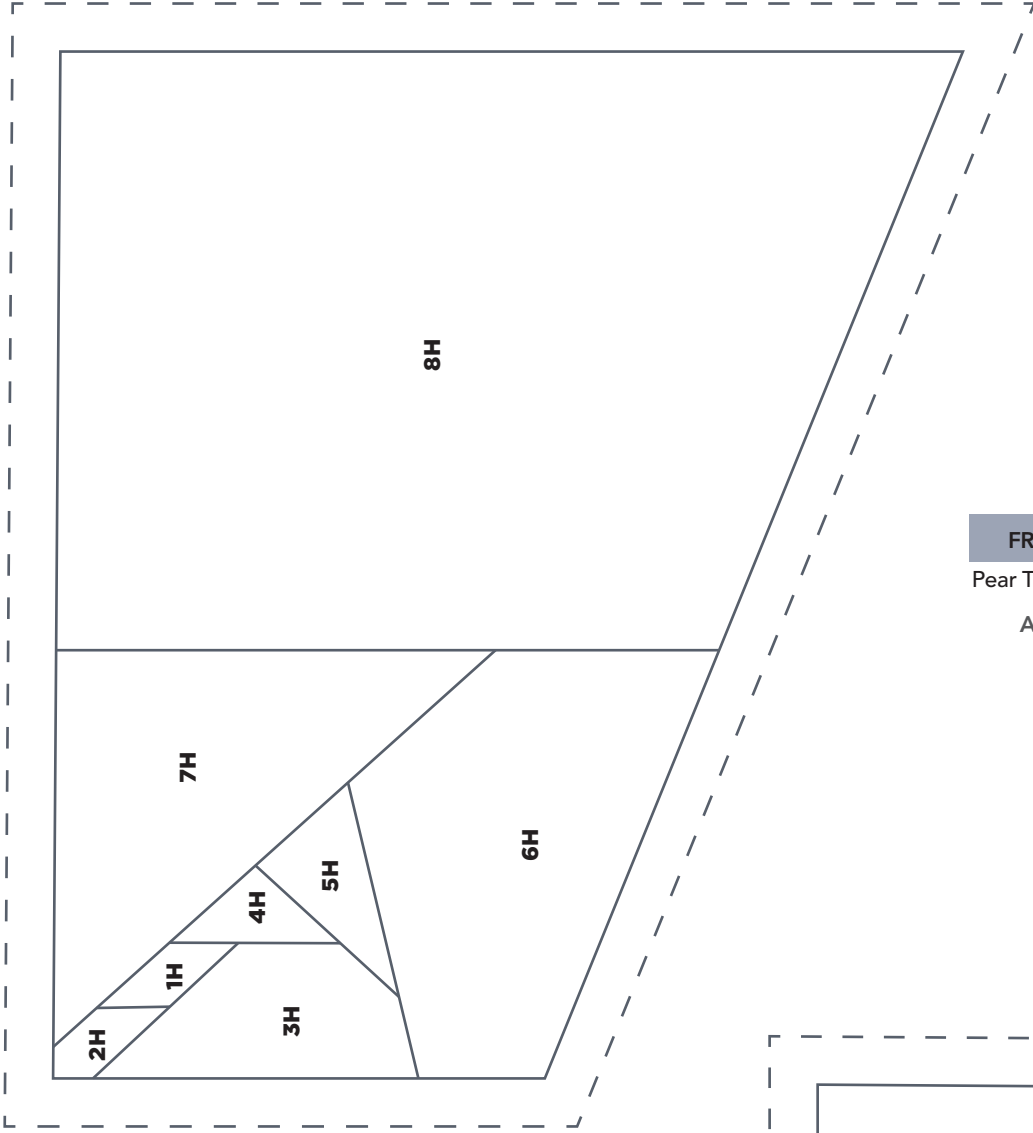

When printed at the correct size, this box will measure 1in square.

FRUITY MEDLEY

Pear Template F

ACTUAL SIZE

PRINT AT 100%

When printed at the correct size, this box will measure 1in square.

FRUITY MEDLEY

Pear Templates H and G