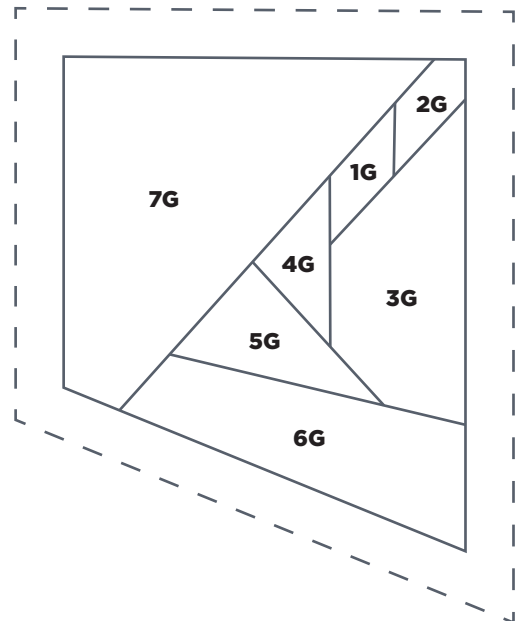

Apple Templates G-J

ACTUAL SIZE

PRINT AT 100%

When printed at the correct size, this box will measure 1in square.

FRUITY MEDLEY

Orange Templates G-I

ACTUAL SIZE

PRINT AT 100%

When printed at the correct size, this box will measure 1in square.

FRUITY MEDLEY

Pear Template F

ACTUAL SIZE

PRINT AT 100%

When printed at the correct size, this box will measure 1in square.

FRUITY MEDLEY

Pear Templates H and G

ACTUAL SIZE

PRINT AT 100%

When printed at
the correct size, this
box will measure
1in square.

CUTE CADDIES

Small Circle

ACTUAL SIZE

PRINT AT 100%

When printed at
the correct size, this
box will measure
1in square.