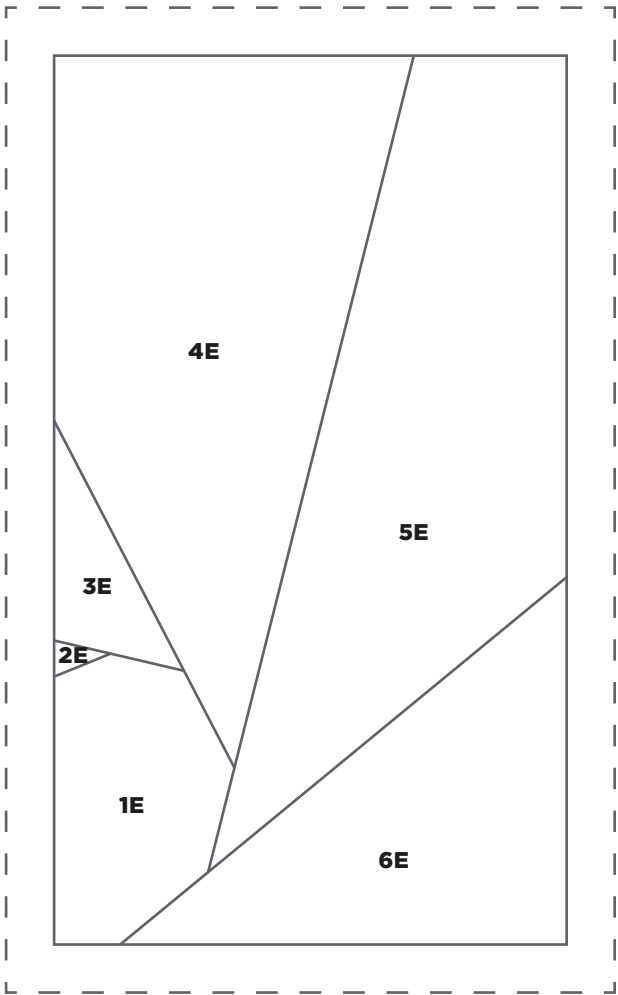

RAINBOW SPRINKLES
Cushion Template A
ACTUAL SIZE

TRY 3 ISSUES FOR £5!
www.buysubscriptions.com/LPDL20

PRINT AT 100%

When printed at
the correct size, this
box will measure
1in square.

DENIM DREAMS

Leaf

ACTUAL SIZE

TRY 3 ISSUES FOR £5!
www.buysubscriptions.com/LPDL20

PRINT AT 100%
When printed at
the correct size, this
box will measure
7in square.

PRETTY IN PINK

Cloud Template Sections A-C

ACTUAL SIZE

TRY 3 ISSUES FOR £5!
www.buysubscriptions.com/LPDL20

PRINT AT 100%
When printed at
the correct size, this
box will measure
1in square.

PRETTY IN PINK

Cloud Template Sections D-E

ACTUAL SIZE

TRY 3 ISSUES FOR £5!
www.buysubscriptions.com/LPDL20

PRINT AT 100%
When printed at
the correct size, this
box will measure
1in square.

PRETTY IN PINK
Cloud Template Section F
ACTUAL SIZE

PRINT AT 100%
When printed at
the correct size, this
box will measure
11in square.

PRETTY IN PINK

Shades Template Sections A–B

ACTUAL SIZE

TRY 3 ISSUES FOR £5!
www.buysubscriptions.com/LPDL20