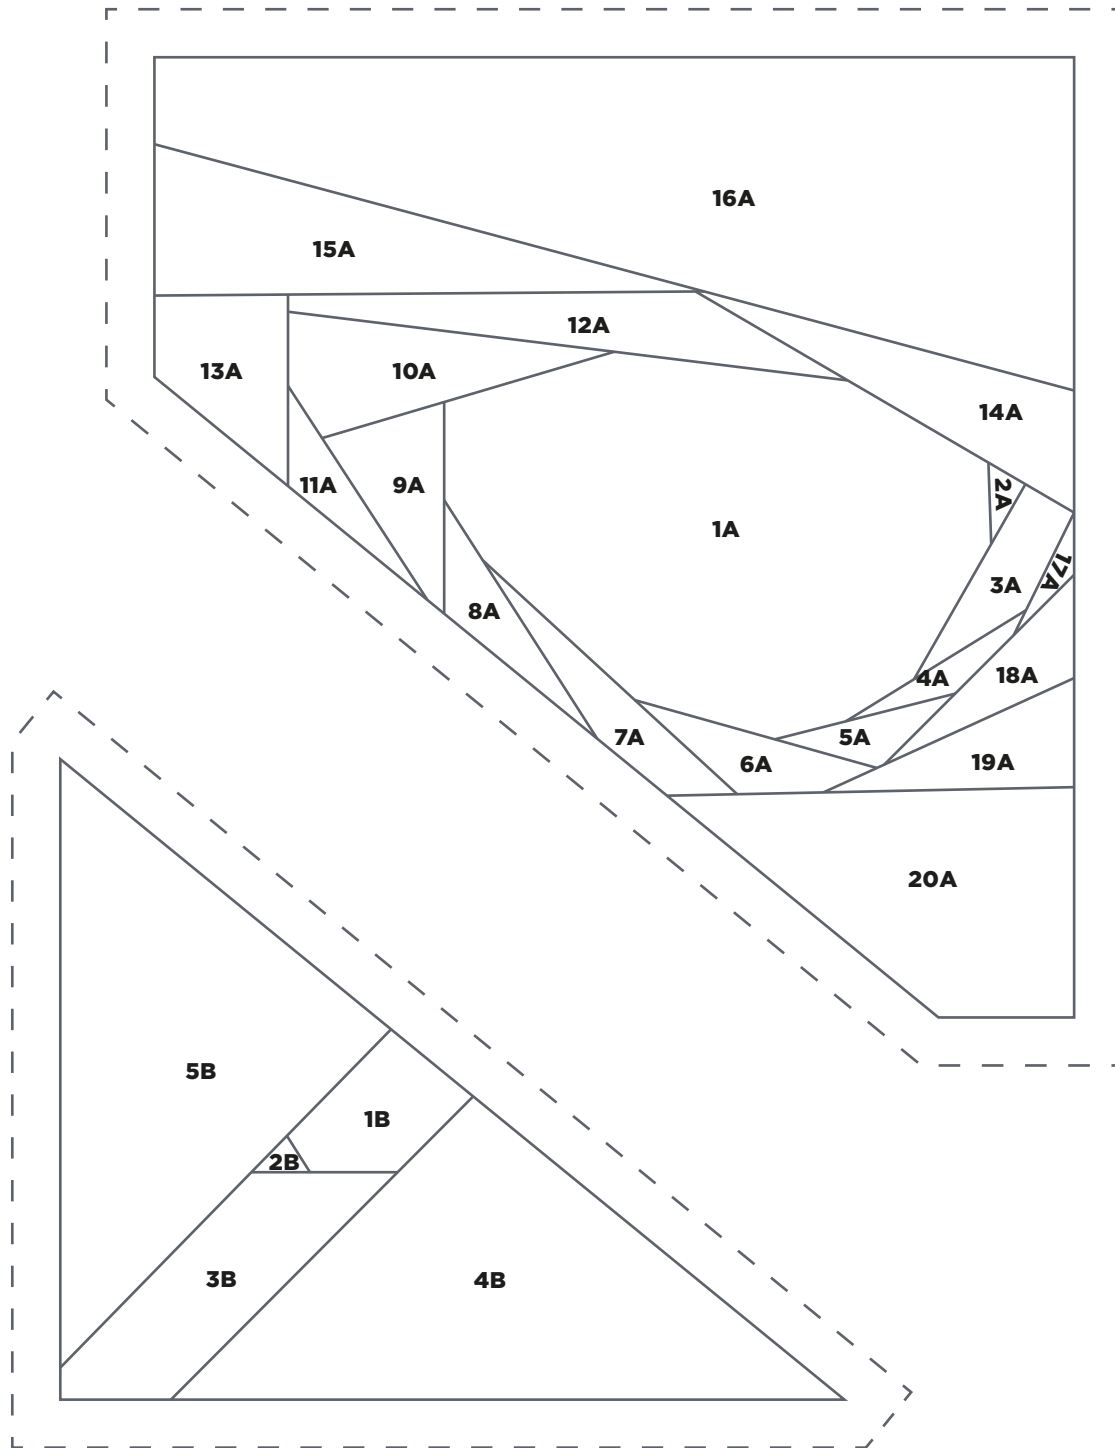

PRINT AT 100%
When printed at
the correct size, this
box will measure
1in square.

PRETTY IN PINK

Cloud Template Sections D-E

ACTUAL SIZE

TRY 3 ISSUES FOR £5!
www.buysubscriptions.com/LPDL20

PRINT AT 100%
When printed at
the correct size, this
box will measure
1in square.

PRETTY IN PINK
Cloud Template Section F
ACTUAL SIZE

PRINT AT 100%
When printed at
the correct size, this
box will measure
11in square.

PRETTY IN PINK

Shades Template Sections A–B

ACTUAL SIZE

TRY 3 ISSUES FOR £5!
www.buysubscriptions.com/LPDL20

PRINT AT 100%
When printed at
the correct size, this
box will measure
7in square.

PRETTY IN PINK

Shades Template Sections C–E

ACTUAL SIZE

TRY 3 ISSUES FOR £5!
www.buysubscriptions.com/LPDL20

PRINT AT 100%
When printed at
the correct size, this
box will measure
1in square.

PRETTY IN PINK
Rainbow Template
ACTUAL SIZE

PRINT AT 100%

When printed at
the correct size, this
box will measure
1in square.

TECHNIQUE FOCUS

Arc template

ACTUAL SIZE

TECHNIQUE FOCUS

Quarter Circle template