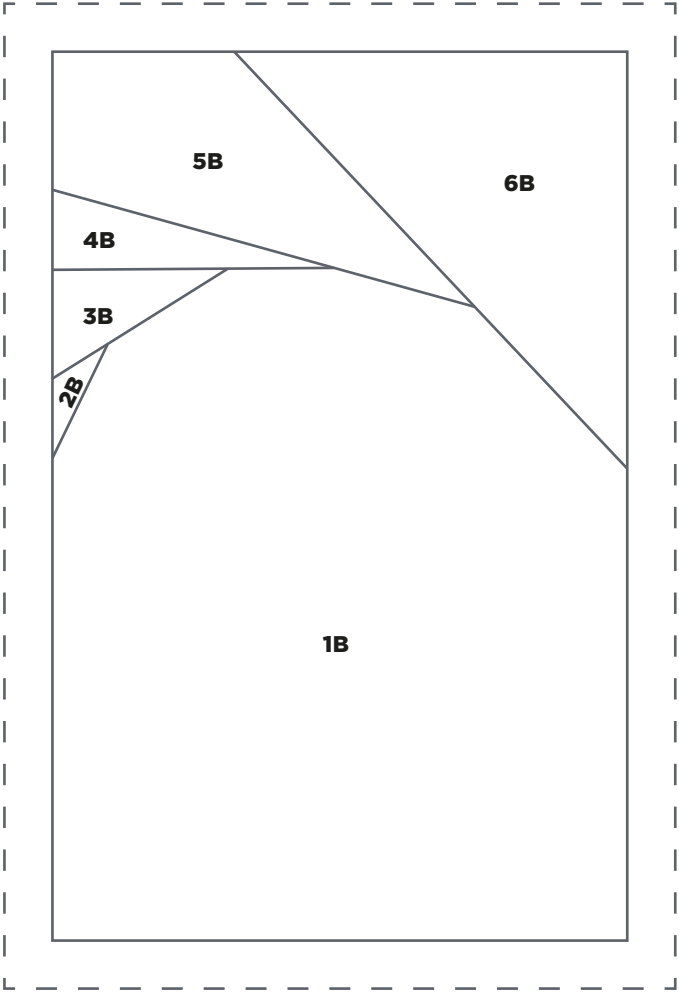

Quilt Template B

ACTUAL SIZE

TRY 3 ISSUES FOR £5!
www.buysubscriptions.com/LPDL20

PRINT AT 100%
When printed at
the correct size, this
box will measure
1in square.

RAINBOW SPRINKLES
Cushion Template B
ACTUAL SIZE

RAINBOW SPRINKLES
Cushion Template A
ACTUAL SIZE

TRY 3 ISSUES FOR £5!
www.buysubscriptions.com/LPDL20

PRINT AT 100%

When printed at
the correct size, this
box will measure
1in square.

DENIM DREAMS

Leaf

ACTUAL SIZE

TRY 3 ISSUES FOR £5!
www.buysubscriptions.com/LPDL20

PRINT AT 100%
When printed at
the correct size, this
box will measure
7in square.

PRETTY IN PINK

Cloud Template Sections A-C

ACTUAL SIZE

TRY 3 ISSUES FOR £5!
www.buysubscriptions.com/LPDL20

PRINT AT 100%
When printed at
the correct size, this
box will measure
1in square.

PRETTY IN PINK

Cloud Template Sections D-E

ACTUAL SIZE

TRY 3 ISSUES FOR £5!
www.buysubscriptions.com/LPDL20

PRINT AT 100%
When printed at
the correct size, this
box will measure
1in square.