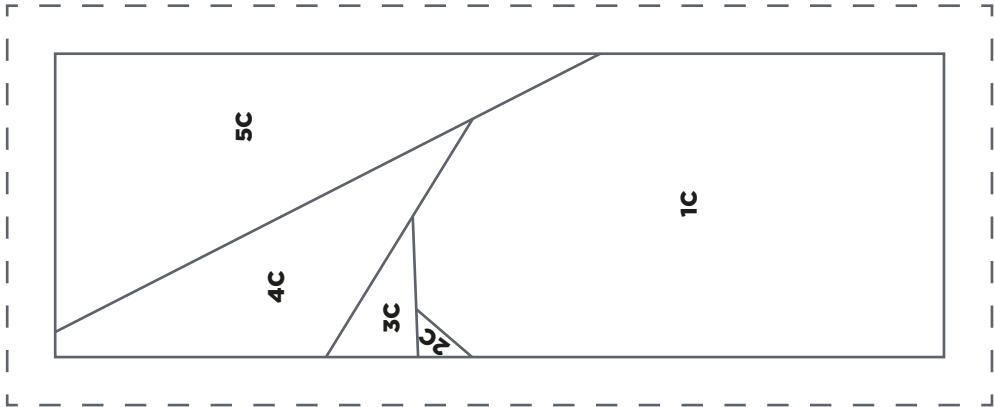

RAINBOW SPRINKLES
Cushion Template A
ACTUAL SIZE

TRY 3 ISSUES FOR £5!
www.buysubscriptions.com/LPDL20

PRINT AT 100%

When printed at
the correct size, this
box will measure
1in square.

DENIM DREAMS

Leaf

ACTUAL SIZE

TRY 3 ISSUES FOR £5!
www.buysubscriptions.com/LPDL20

PRINT AT 100%
When printed at
the correct size, this
box will measure
7in square.

PRETTY IN PINK

Cloud Template Sections A-C

ACTUAL SIZE

TRY 3 ISSUES FOR £5!
www.buysubscriptions.com/LPDL20