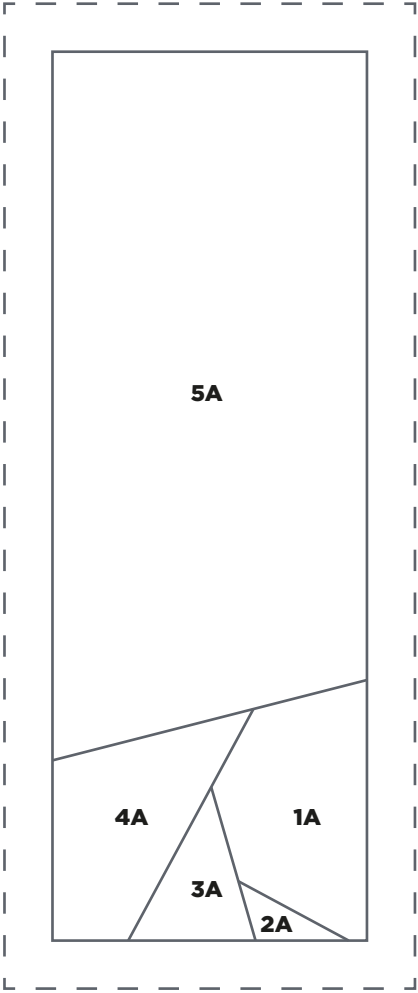

Quilt Template B

ACTUAL SIZE

TRY 3 ISSUES FOR £5!
www.buysubscriptions.com/LPDL20

PRINT AT 100%
When printed at
the correct size, this
box will measure
1in square.

RAINBOW SPRINKLES
Cushion Template B
ACTUAL SIZE

RAINBOW SPRINKLES
Cushion Template A
ACTUAL SIZE

TRY 3 ISSUES FOR £5!
www.buysubscriptions.com/LPDL20

PRINT AT 100%

When printed at
the correct size, this
box will measure
1in square.

DENIM DREAMS

Leaf

ACTUAL SIZE

TRY 3 ISSUES FOR £5!
www.buysubscriptions.com/LPDL20

PRINT AT 100%
When printed at
the correct size, this
box will measure
7in square.

PRETTY IN PINK

Cloud Template Sections A-C

ACTUAL SIZE

TRY 3 ISSUES FOR £5!
www.buysubscriptions.com/LPDL20

PRINT AT 100%
When printed at
the correct size, this
box will measure
1in square.

PRETTY IN PINK

Cloud Template Sections D-E

ACTUAL SIZE

TRY 3 ISSUES FOR £5!
www.buysubscriptions.com/LPDL20

PRINT AT 100%
When printed at
the correct size, this
box will measure
1in square.