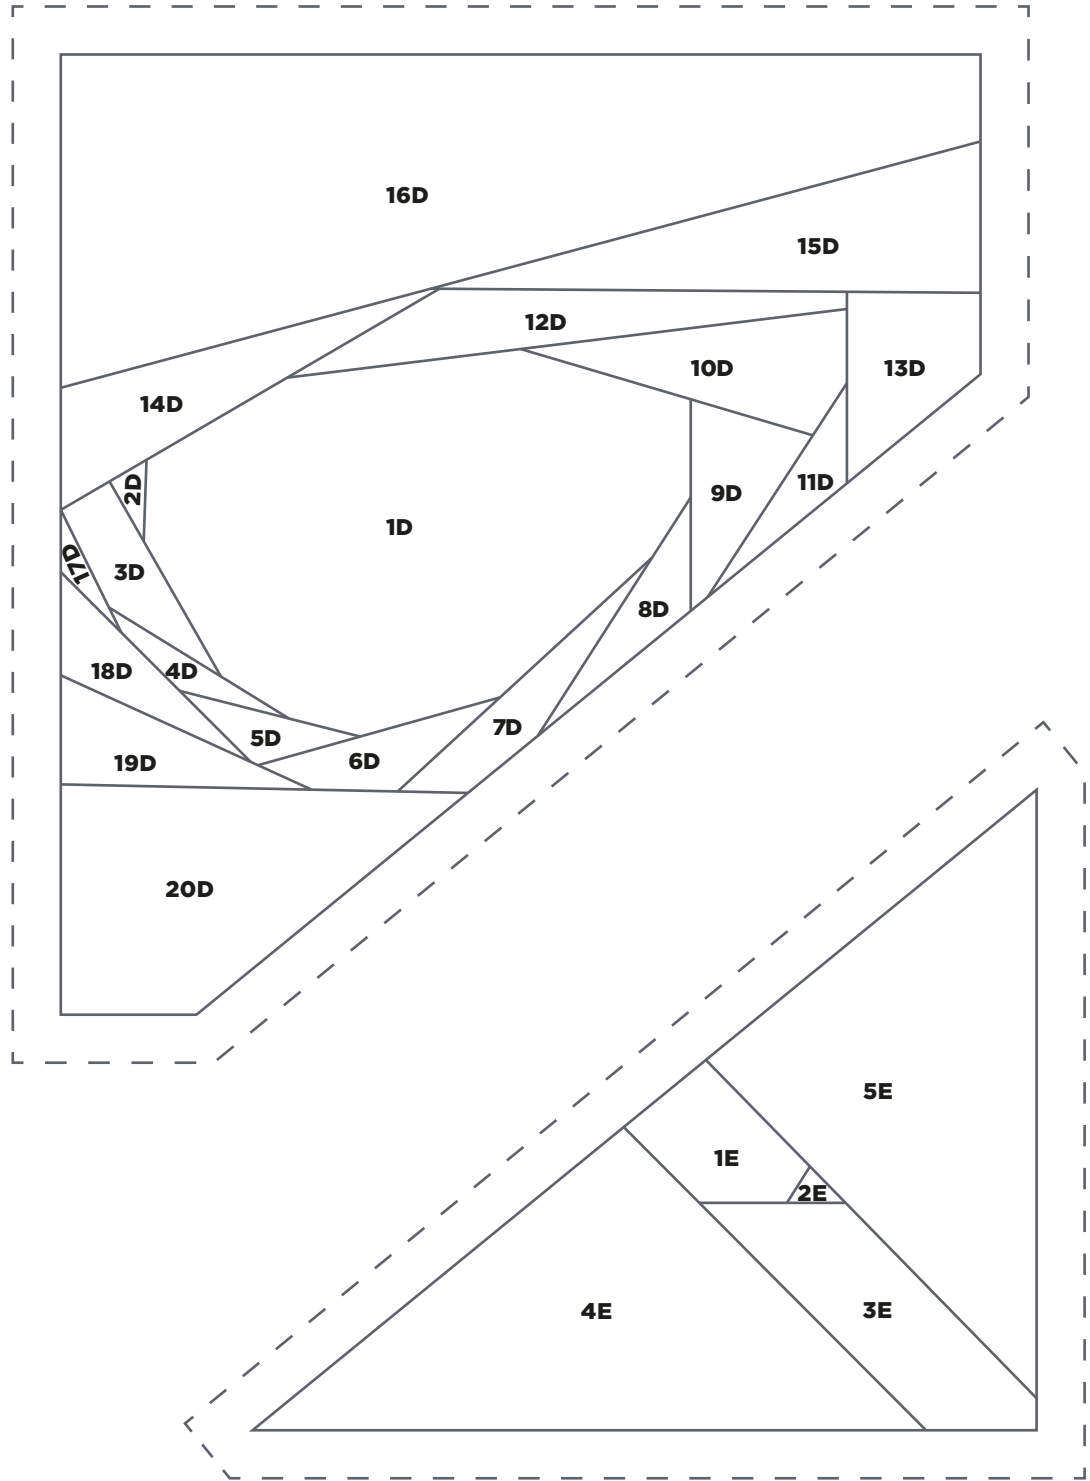

PRINT AT 100%
When printed at
the correct size, this
box will measure
1in square.

PRETTY IN PINK

Cloud Template Sections D-E

ACTUAL SIZE

TRY 3 ISSUES FOR £5!
www.buysubscriptions.com/LPDL20

PRINT AT 100%
When printed at
the correct size, this
box will measure
1in square.

PRETTY IN PINK
Cloud Template Section F
ACTUAL SIZE

PRINT AT 100%
When printed at
the correct size, this
box will measure
11in square.

PRETTY IN PINK

Shades Template Sections A–B

ACTUAL SIZE

TRY 3 ISSUES FOR £5!
www.buysubscriptions.com/LPDL20

PRINT AT 100%
When printed at
the correct size, this
box will measure
7in square.

PRETTY IN PINK

Shades Template Sections C–E

ACTUAL SIZE

TRY 3 ISSUES FOR £5!
www.buysubscriptions.com/LPDL20

PRINT AT 100%
When printed at
the correct size, this
box will measure
1in square.

PRETTY IN PINK
Rainbow Template
ACTUAL SIZE

PRINT AT 100%

When printed at
the correct size, this
box will measure
1in square.

TECHNIQUE FOCUS

Arc template

ACTUAL SIZE

TECHNIQUE FOCUS

Quarter Circle template